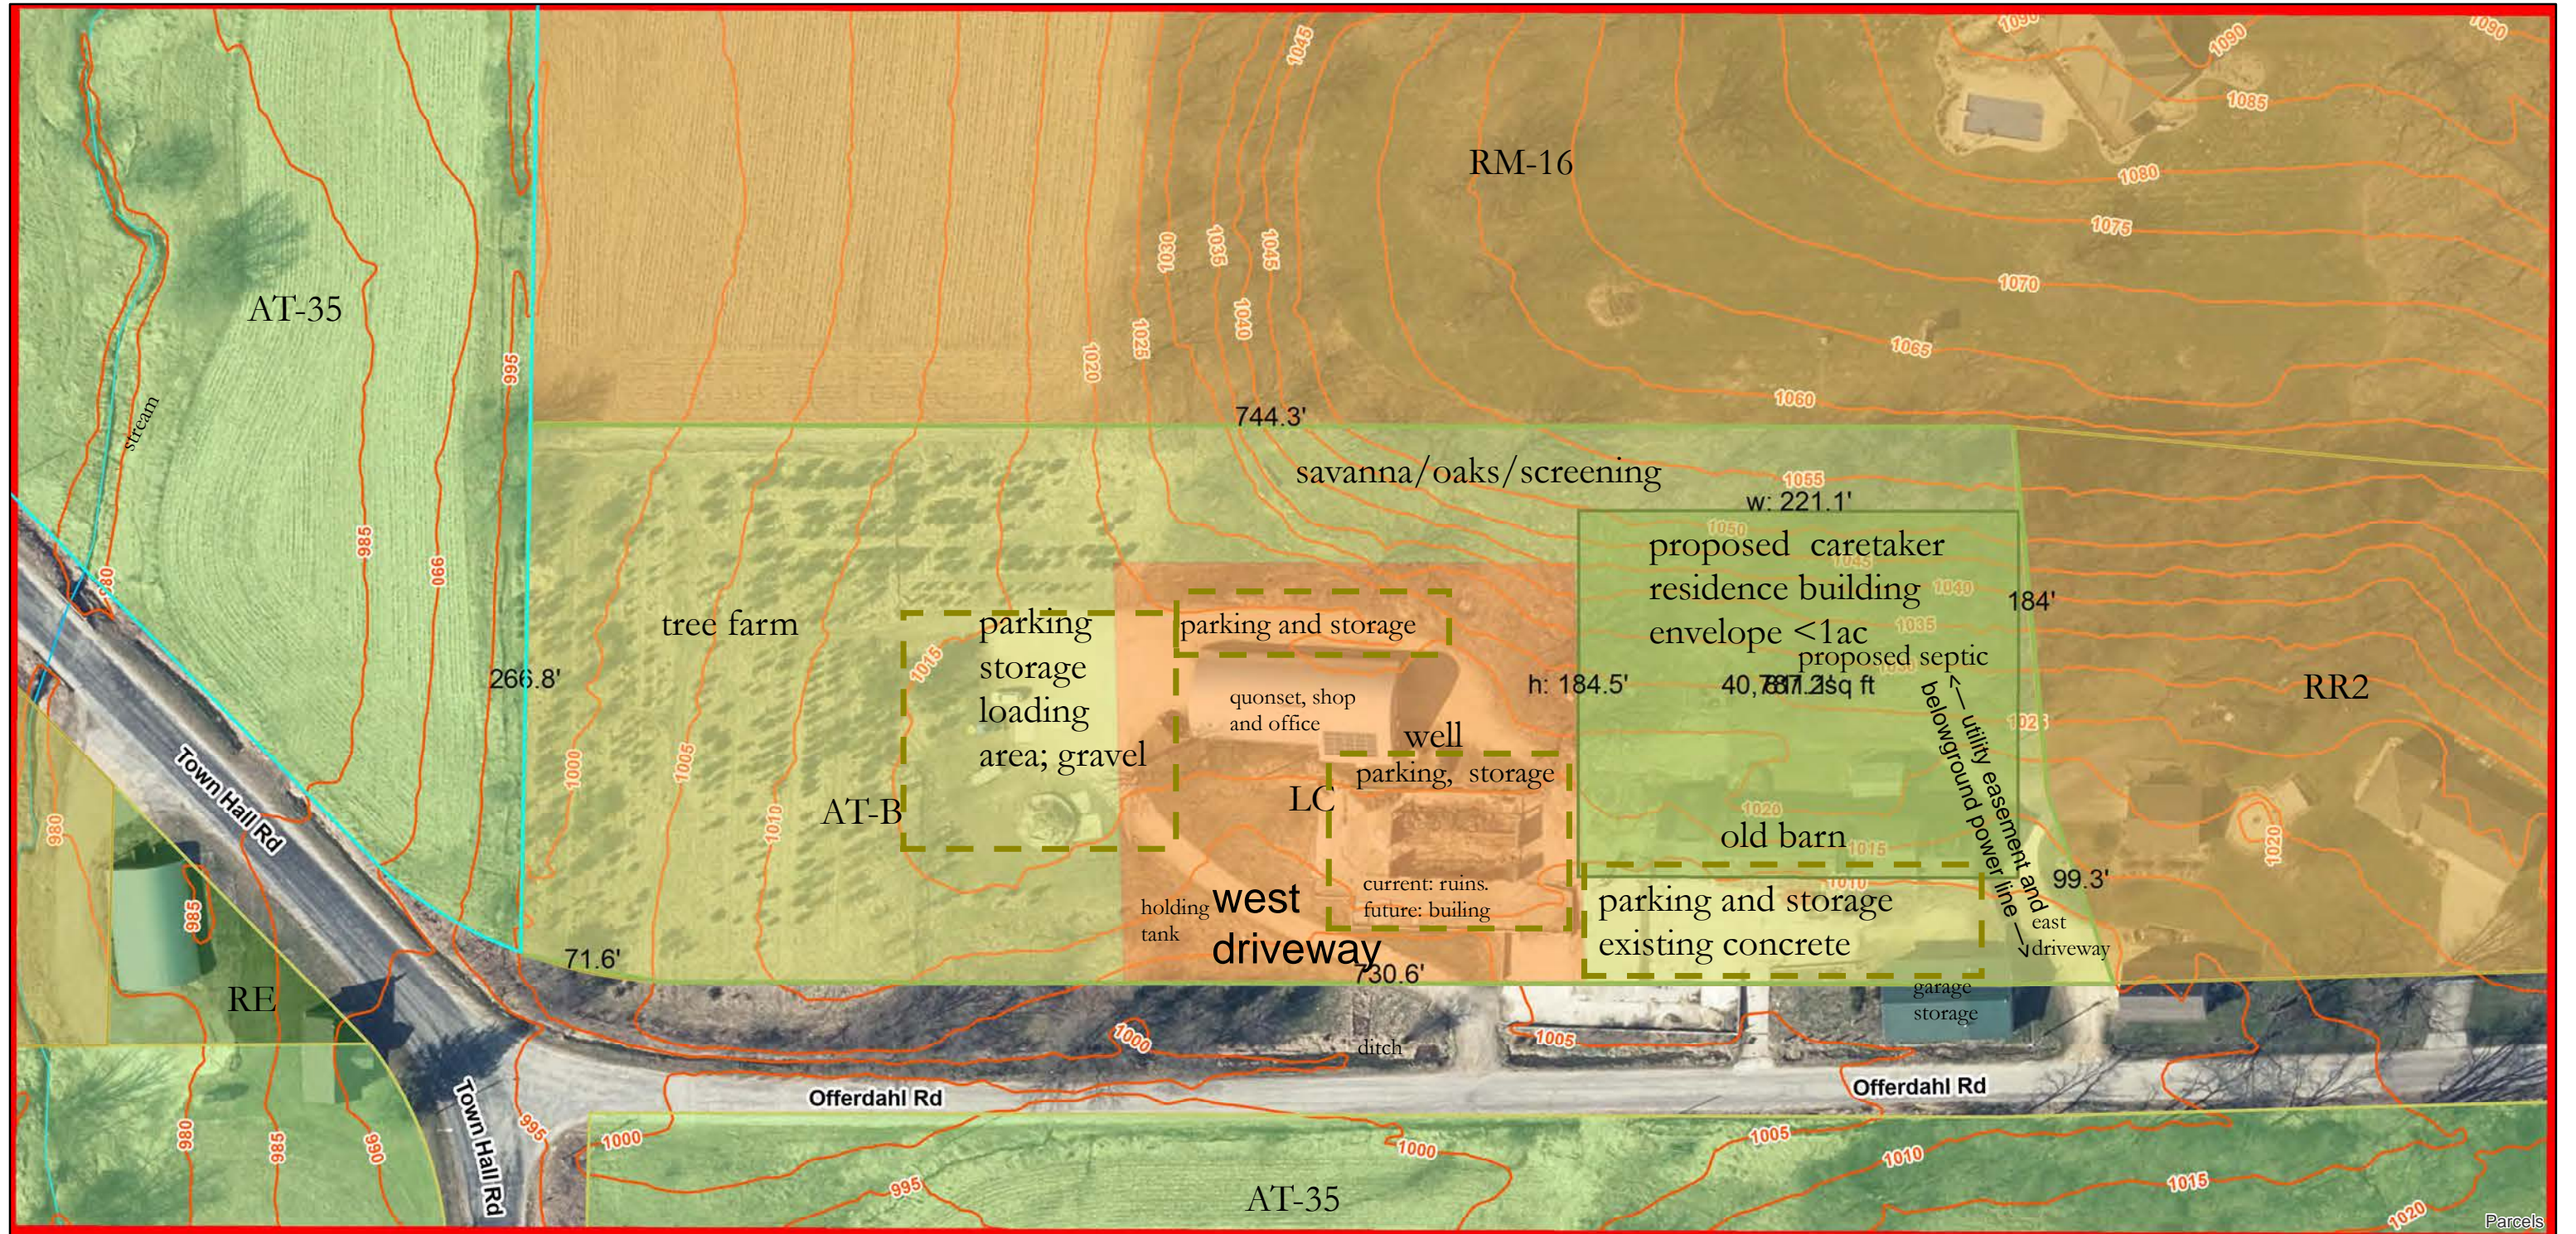

Green Fire Properties CUP/Rezone Map

Created 9/12/22

Updated 1/18/23 to show outdoor storage and general area of utility easement

- Dane County Mask
- Certified Survey Map - CSM
- Parcels
- Road Names
- outdoor storage zone
- Index Depression

5 foot Intervals
 contour 5'