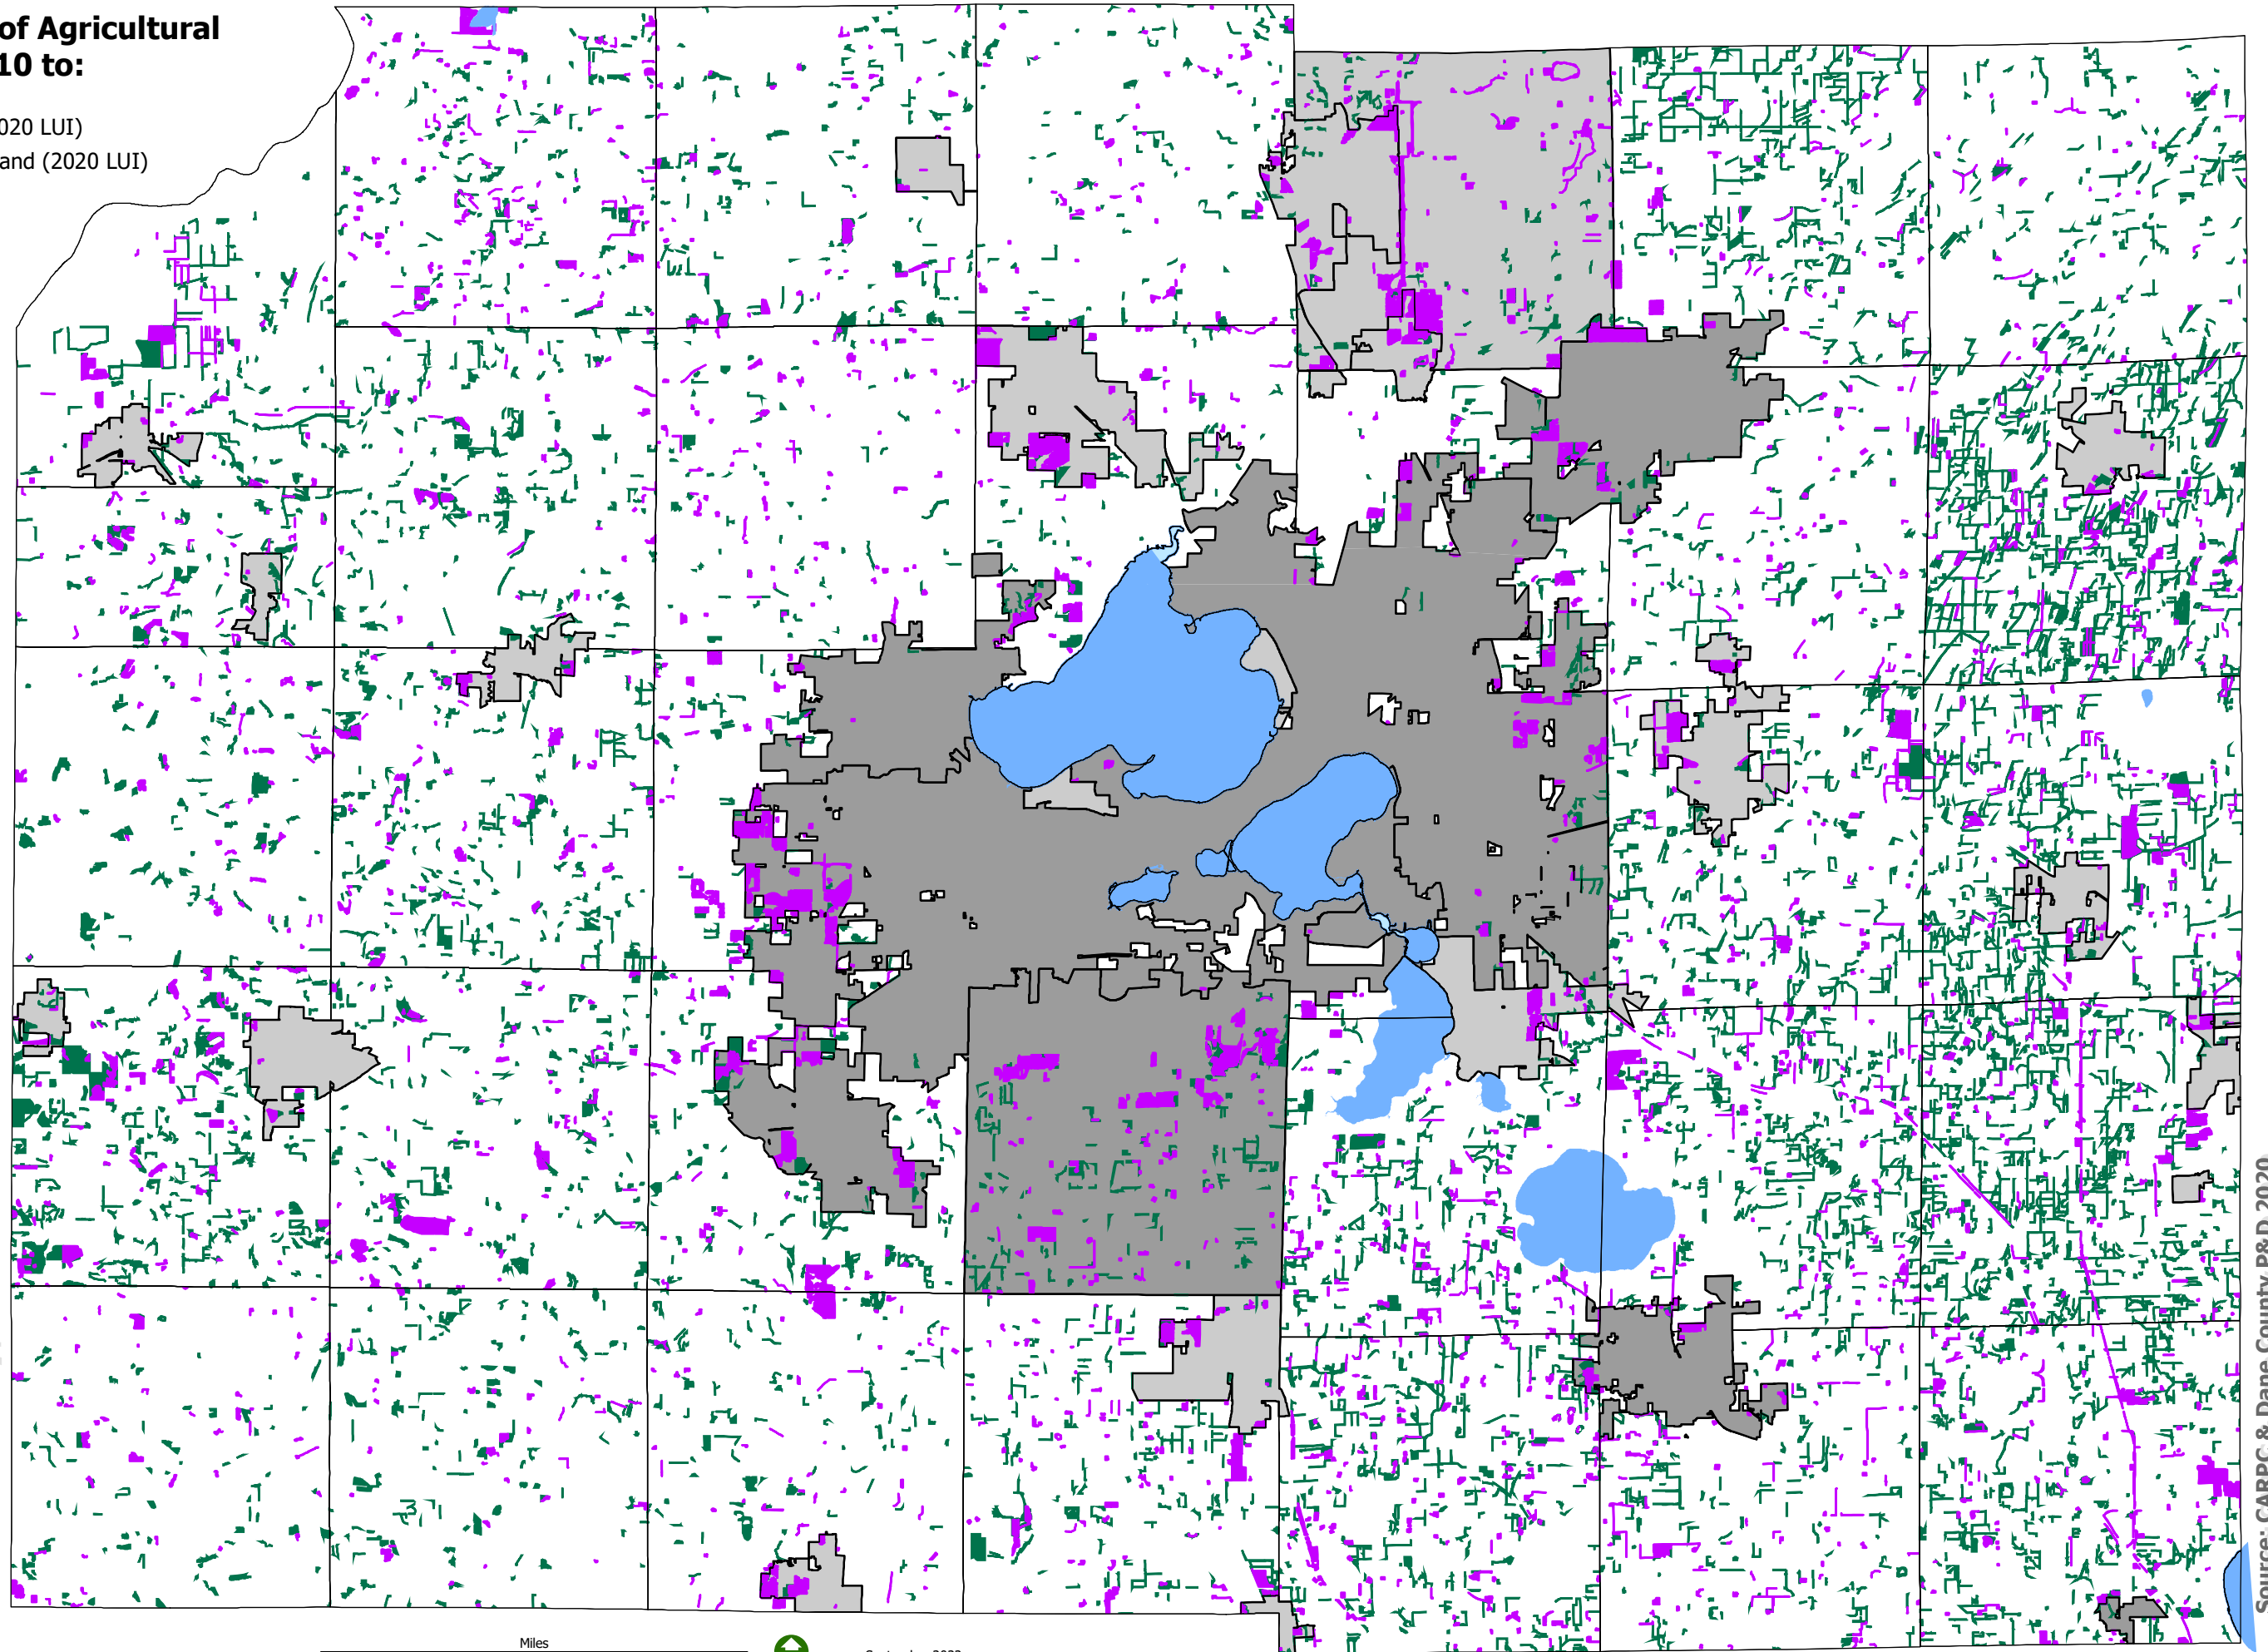

FPP 6 - Transportation Infrastructure Dane County, WI

- Airport Boundary
- Private Airport
- Railroad
- City
- Village
- Town
- Water

September 2022

Source: DCPD 2022

- Potato
- Tobacco
- Polyculture/CSA
- Hops
- Apple orchard
- Strawberry
- Berry (except strawberry)
- Fruit and nut
- Vegetable and melon
- Other vegetable
- Grape vineyard
- Greenhouse/nursery

FPP 7 - 2020 Land Use Inventory [Specialty Crops]

Dane County, WI

September 2022

Source: CARPC & Dane County P&D 2020

**Conversion of Agricultural
Lands in 2010 to:**

- Developed (2020 LUI)
- Other Open Land (2020 LUI)

**FPP XX - Conversion of Agricultural Lands
Dane County, WI**

September 2022

FPP 9 - Municipal Boundary Changes 2010-2022

Dane County, WI

- Municipal Boundary 2010
- Current Municipal Boundary**
- City
- Village
- Town