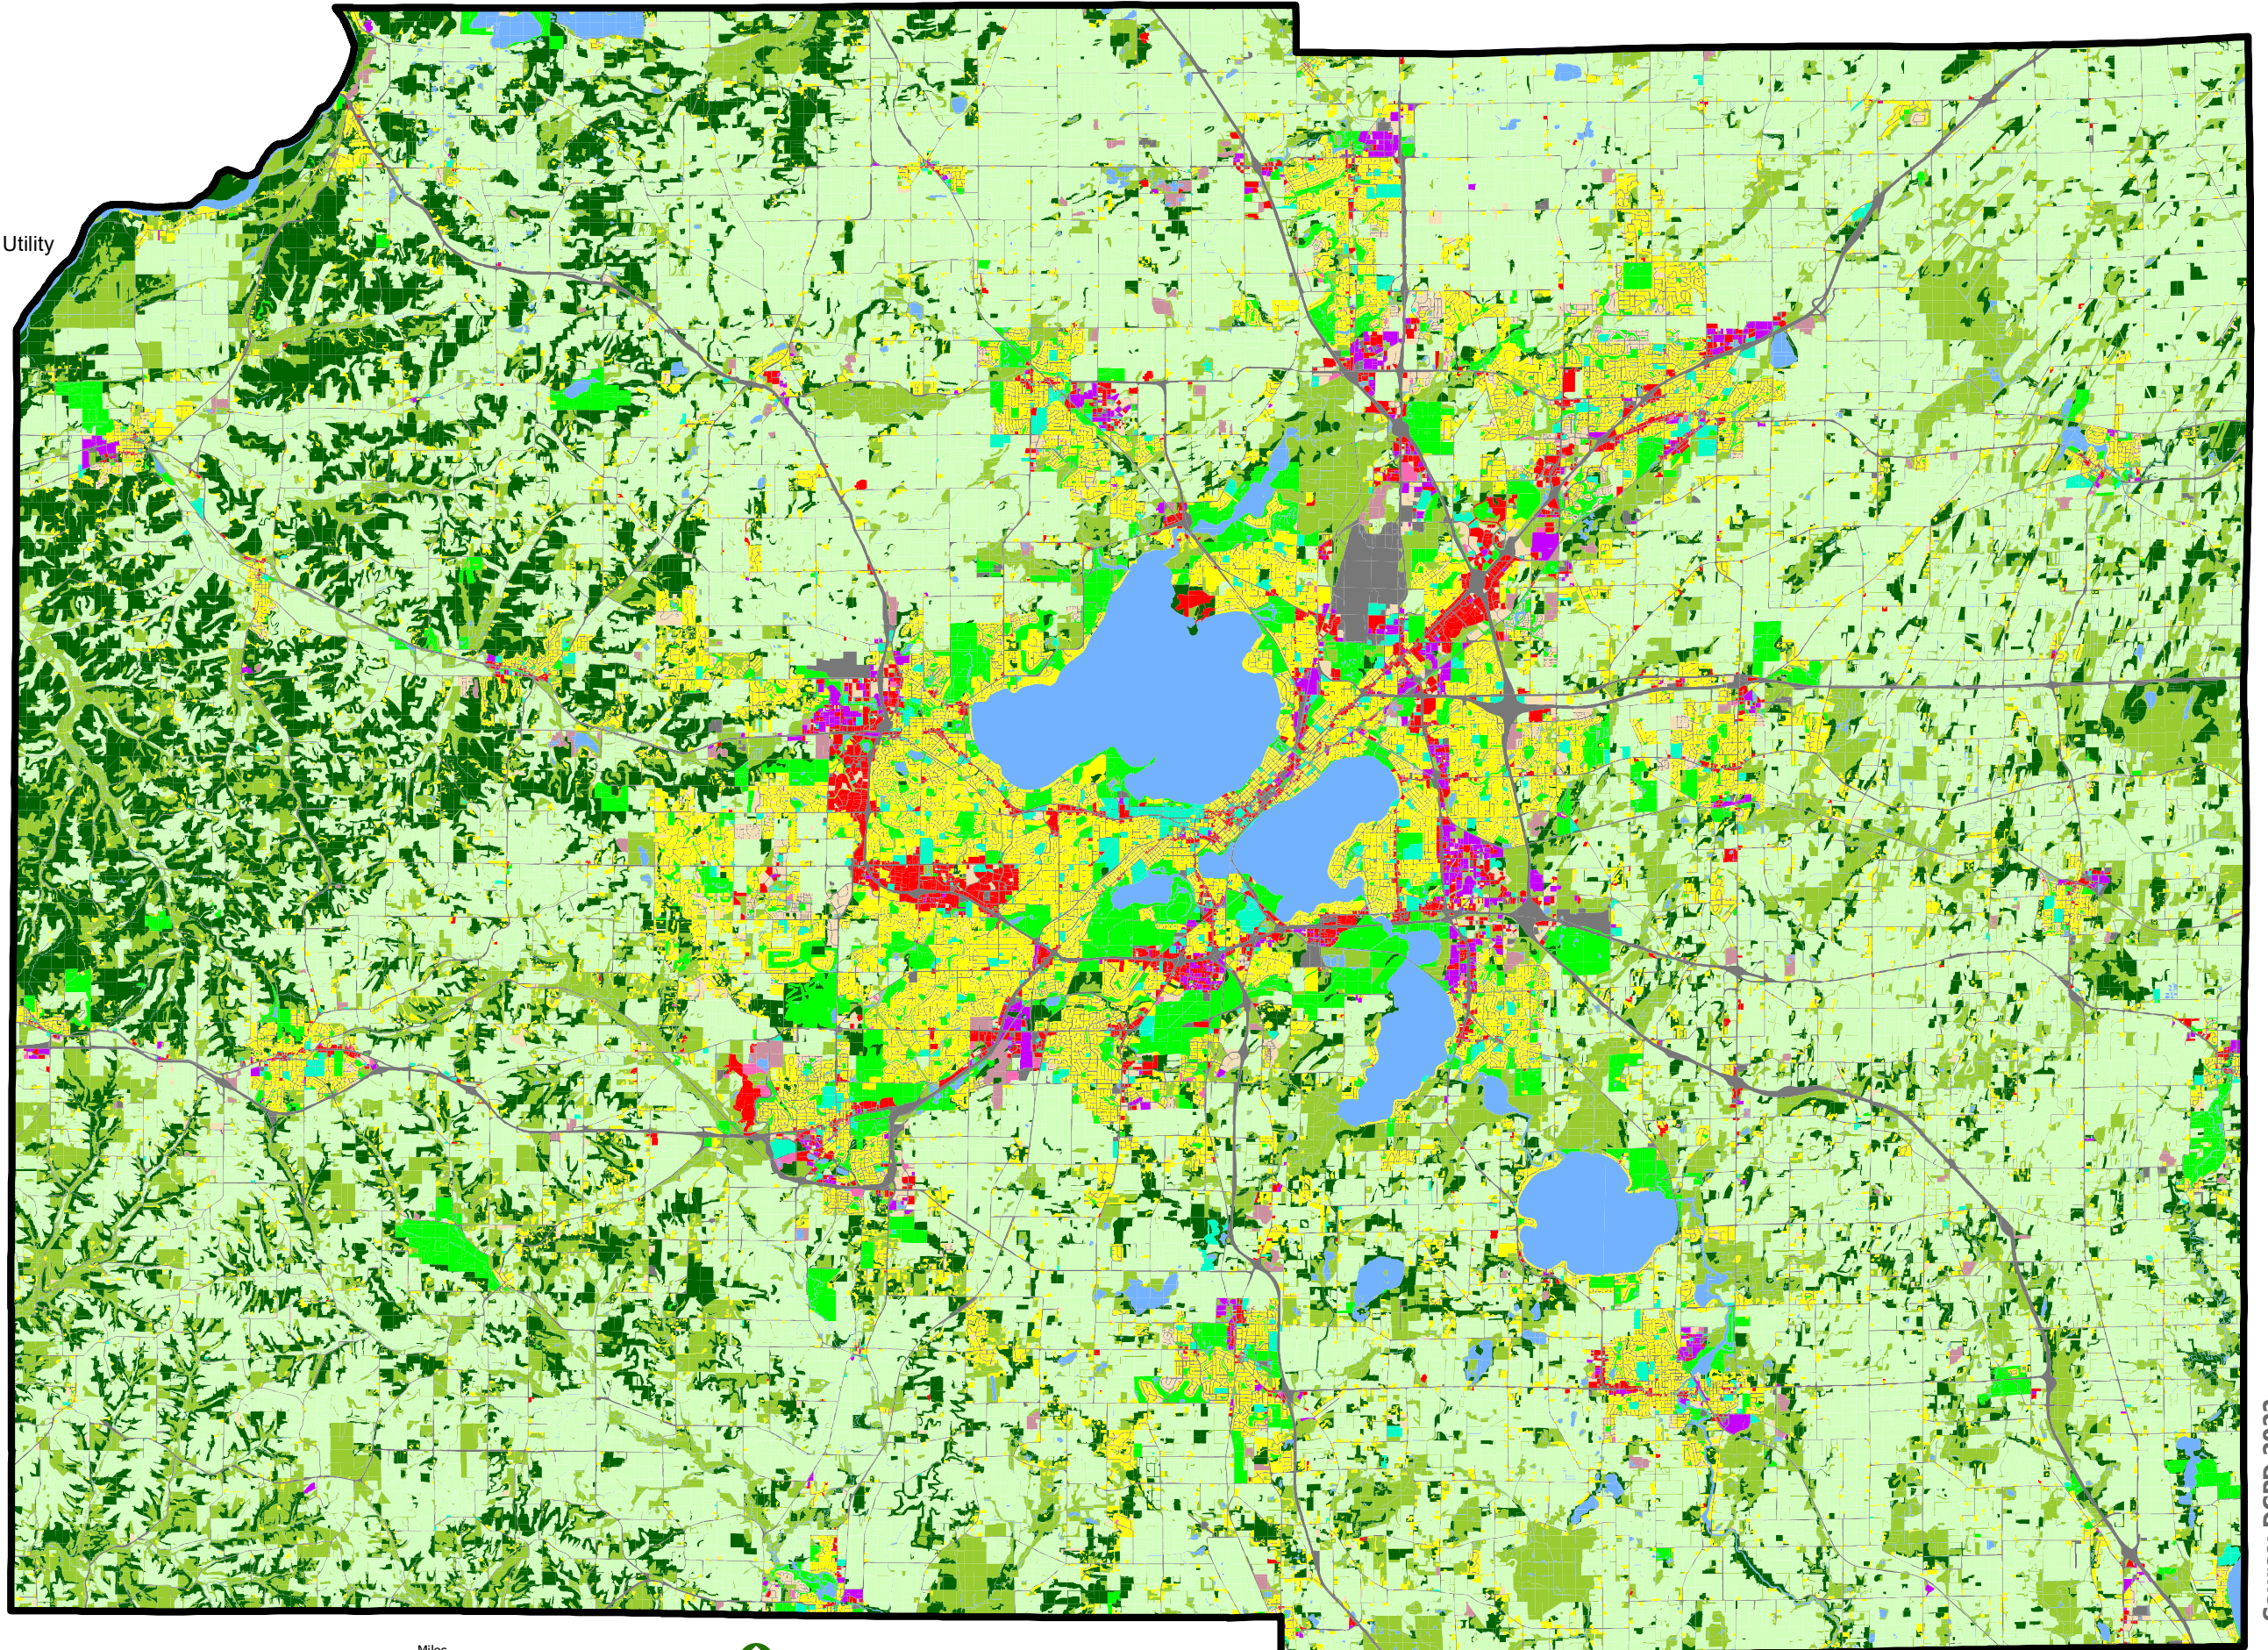

- Agriculture
- Commercial
- Extractive
- Institutional Governmental
- Manufacturing
- Open Land
- Recreation
- Residential
- Under Construction
- Transportation, Communication & Utility
- Vacant Subdivided Land
- Water
- Woodlands

FPP 1 - 2020 Land Use
Dane County, WI

0 1 2 4 6
 Miles

September 2022

Source: DCPD 2022

FPP 2 - Land Evaluation (USDA)

Dane County, WI

- 1 Best Soils for Agriculture
- 2
- 3
- 4
- 5
- 6
- 7
- 8

September 2022

FPP 3 - Natural Resources - Water: Wetland, Floodplain, Hydric Soils Dane County, WI

0 1 2 4 6 8 Miles

September 2022

DANE COUNTY
PLANNING & DEVELOPMENT

Source: DCPD 2022

- Impaired Waters (WIDNR)
- Outstanding and Exceptional Streams (WIDNR)
- River or Stream
- Lakes and Ponds
- Municipal Boundary**
- City
- Village
- Town

FPP 6 - Transportation Infrastructure Dane County, WI

- Airport Boundary
- Private Airport
- Railroad
- City
- Village
- Town
- Water

September 2022

Source: DCPD 2022

- Potato
- Tobacco
- Polyculture/CSA
- Hops
- Apple orchard
- Strawberry
- Berry (except strawberry)
- Fruit and nut
- Vegetable and melon
- Other vegetable
- Grape vineyard
- Greenhouse/nursery