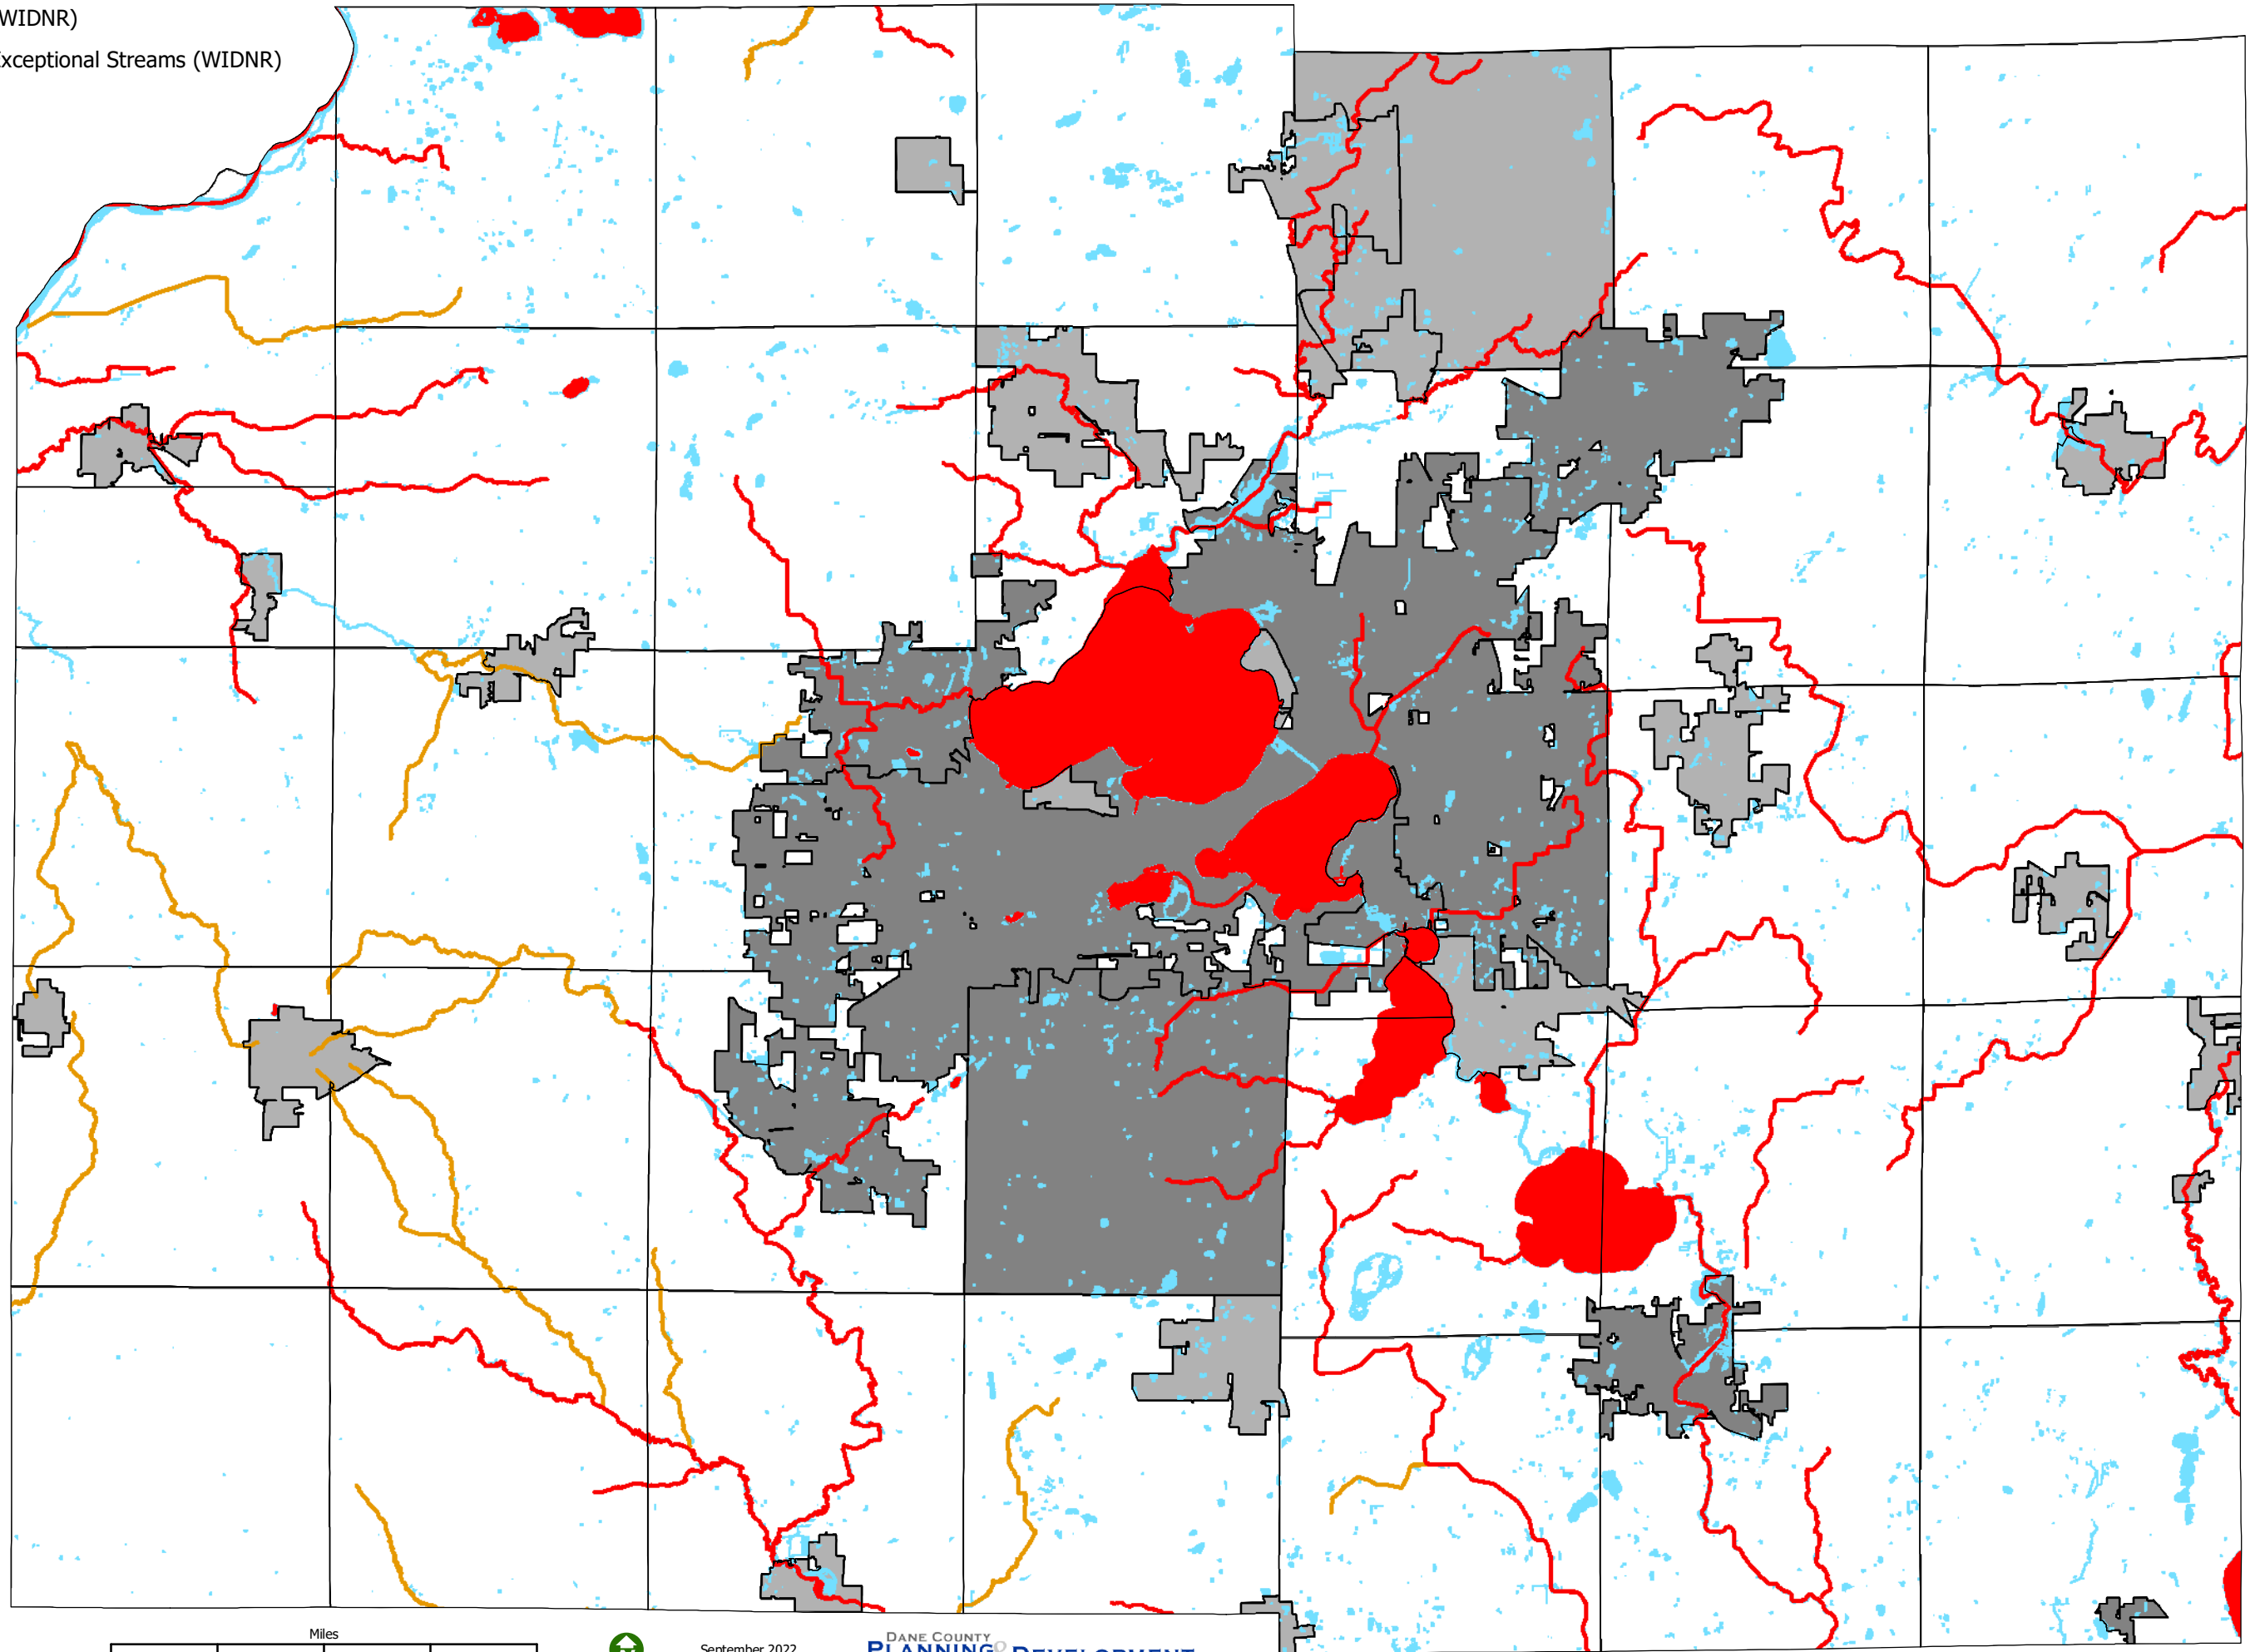

FPP 1 - 2020 Land Use
Dane County, WI

0 1 2 4 6
 Miles

September 2022

Source: DCPD 2022

FPP 2 - Land Evaluation (USDA)

Dane County, WI

- 1 Best Soils for Agriculture
- 2
- 3
- 4
- 5
- 6
- 7
- 8

September 2022

FPP 3 - Natural Resources - Water: Wetland, Floodplain, Hydric Soils Dane County, WI

0 1 2 4 6 8 Miles

September 2022

DANE COUNTY
PLANNING & DEVELOPMENT

Source: DCPD 2022

- Impaired Waters (WIDNR)
- Outstanding and Exceptional Streams (WIDNR)
- River or Stream
- Lakes and Ponds
- Municipal Boundary**
- City
- Village
- Town

FPP 4 - Resource Waters
Dane County, WI

September 2022

DANE COUNTY
PLANNING & DEVELOPMENT

Source: DCPD 2022, WIDNR 2022

FPP 5 - 2020 Land Use Inventory [Agricultural Infrastructure]

Dane County, WI

- Airport Boundary
- Private Airport
- Implement Dealer
- Nursery Related
- Food Processing/Industrial
- Wholesale Operations/Commercial
- Other Ag Infrastructure
- Railroads

FPP 6 - Transportation Infrastructure Dane County, WI

- Airport Boundary
- Private Airport
- Railroad
- City
- Village
- Town
- Water

September 2022

Source: DCPD 2022

- Potato
- Tobacco
- Polyculture/CSA
- Hops
- Apple orchard
- Strawberry
- Berry (except strawberry)
- Fruit and nut
- Vegetable and melon
- Other vegetable
- Grape vineyard
- Greenhouse/nursery