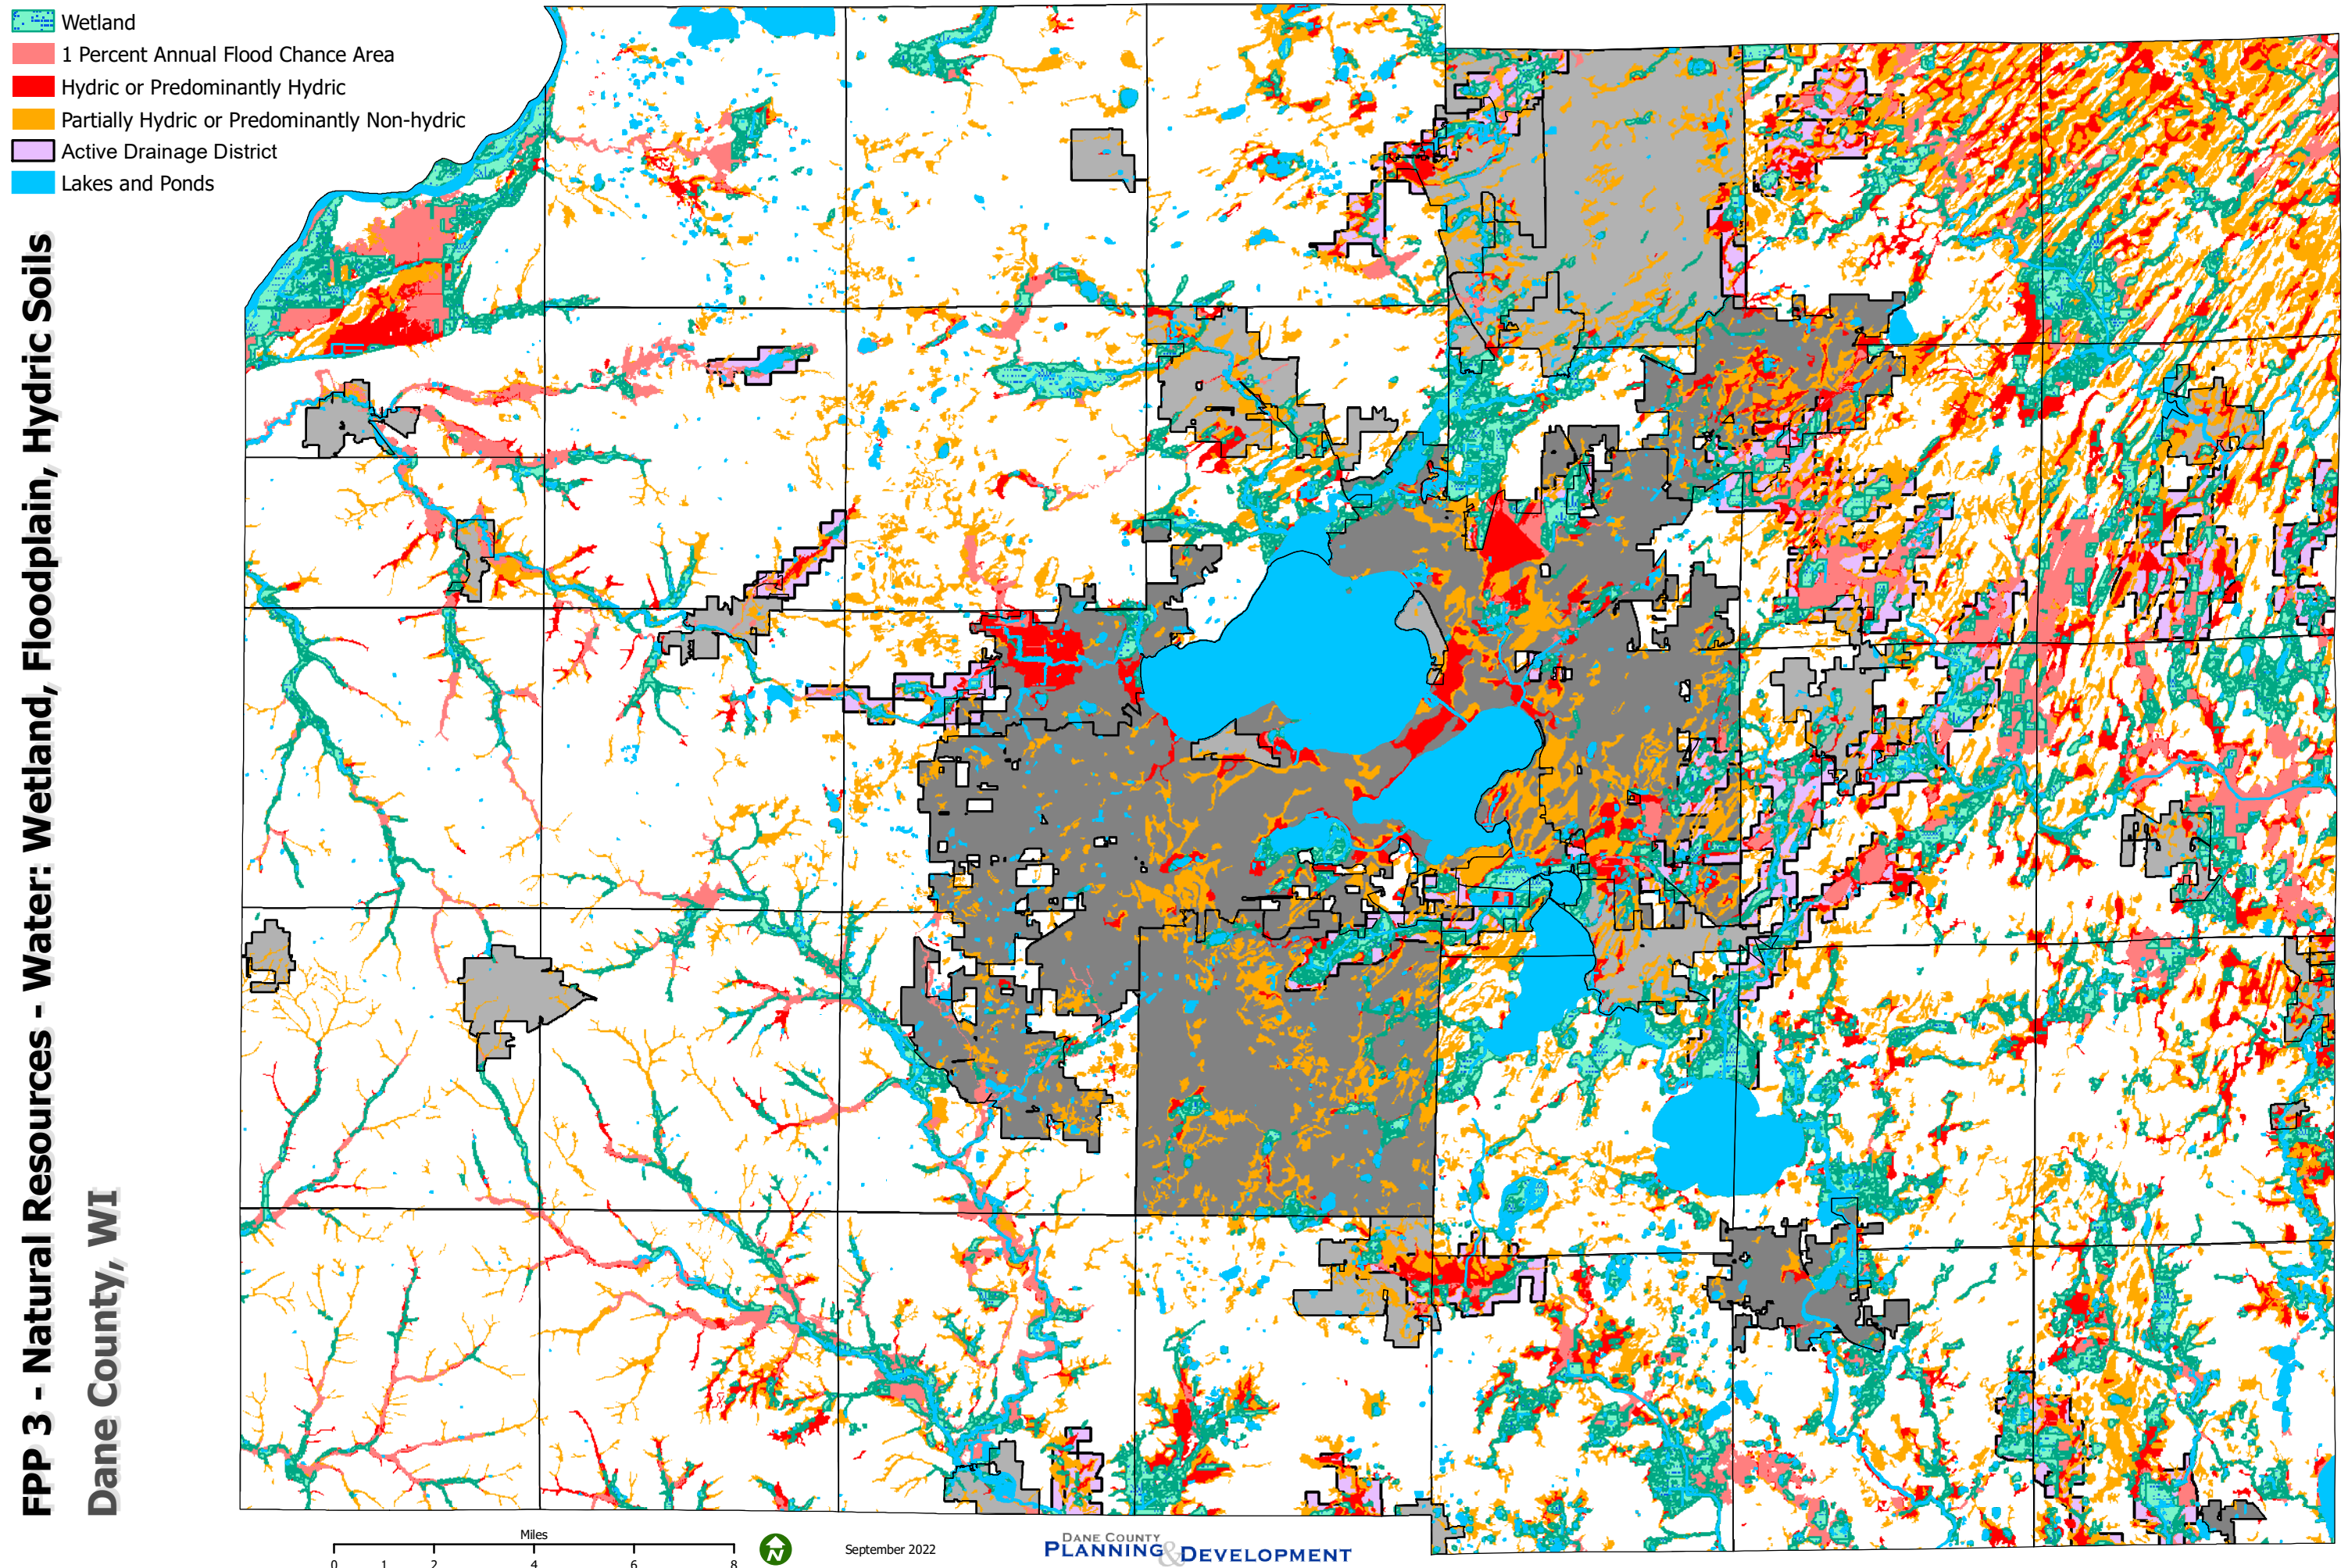

FPP 1 - 2020 Land Use
Dane County, WI

0 1 2 4 6
 Miles

September 2022

Source: DCPD 2022

FPP 2 - Land Evaluation (USDA)

Dane County, WI

- 1 Best Soils for Agriculture
- 2
- 3
- 4
- 5
- 6
- 7
- 8

September 2022

FPP 3 - Natural Resources - Water: Wetland, Floodplain, Hydric Soils Dane County, WI

0 1 2 4 6 8 Miles

September 2022

DANE COUNTY
PLANNING & DEVELOPMENT

Source: DCPD 2022

- Impaired Waters (WIDNR)
- Outstanding and Exceptional Streams (WIDNR)
- River or Stream
- Lakes and Ponds
- Municipal Boundary**
- City
- Village
- Town

FPP 4 - Resource Waters
Dane County, WI

September 2022

DANE COUNTY
PLANNING & DEVELOPMENT

Source: DCPD 2022, WIDNR 2022

FPP 5 - 2020 Land Use Inventory [Agricultural Infrastructure]

Dane County, WI

- Airport Boundary
- Private Airport
- Implement Dealer
- Nursery Related
- Food Processing/Industrial
- Wholesale Operations/Commercial
- Other Ag Infrastructure
- Railroads

FPP 6 - Transportation Infrastructure Dane County, WI

- Airport Boundary
- Private Airport
- Railroad
- City
- Village
- Town
- Water

September 2022

Source: DCPD 2022

- Potato
- Tobacco
- Polyculture/CSA
- Hops
- Apple orchard
- Strawberry
- Berry (except strawberry)
- Fruit and nut
- Vegetable and melon
- Other vegetable
- Grape vineyard
- Greenhouse/nursery