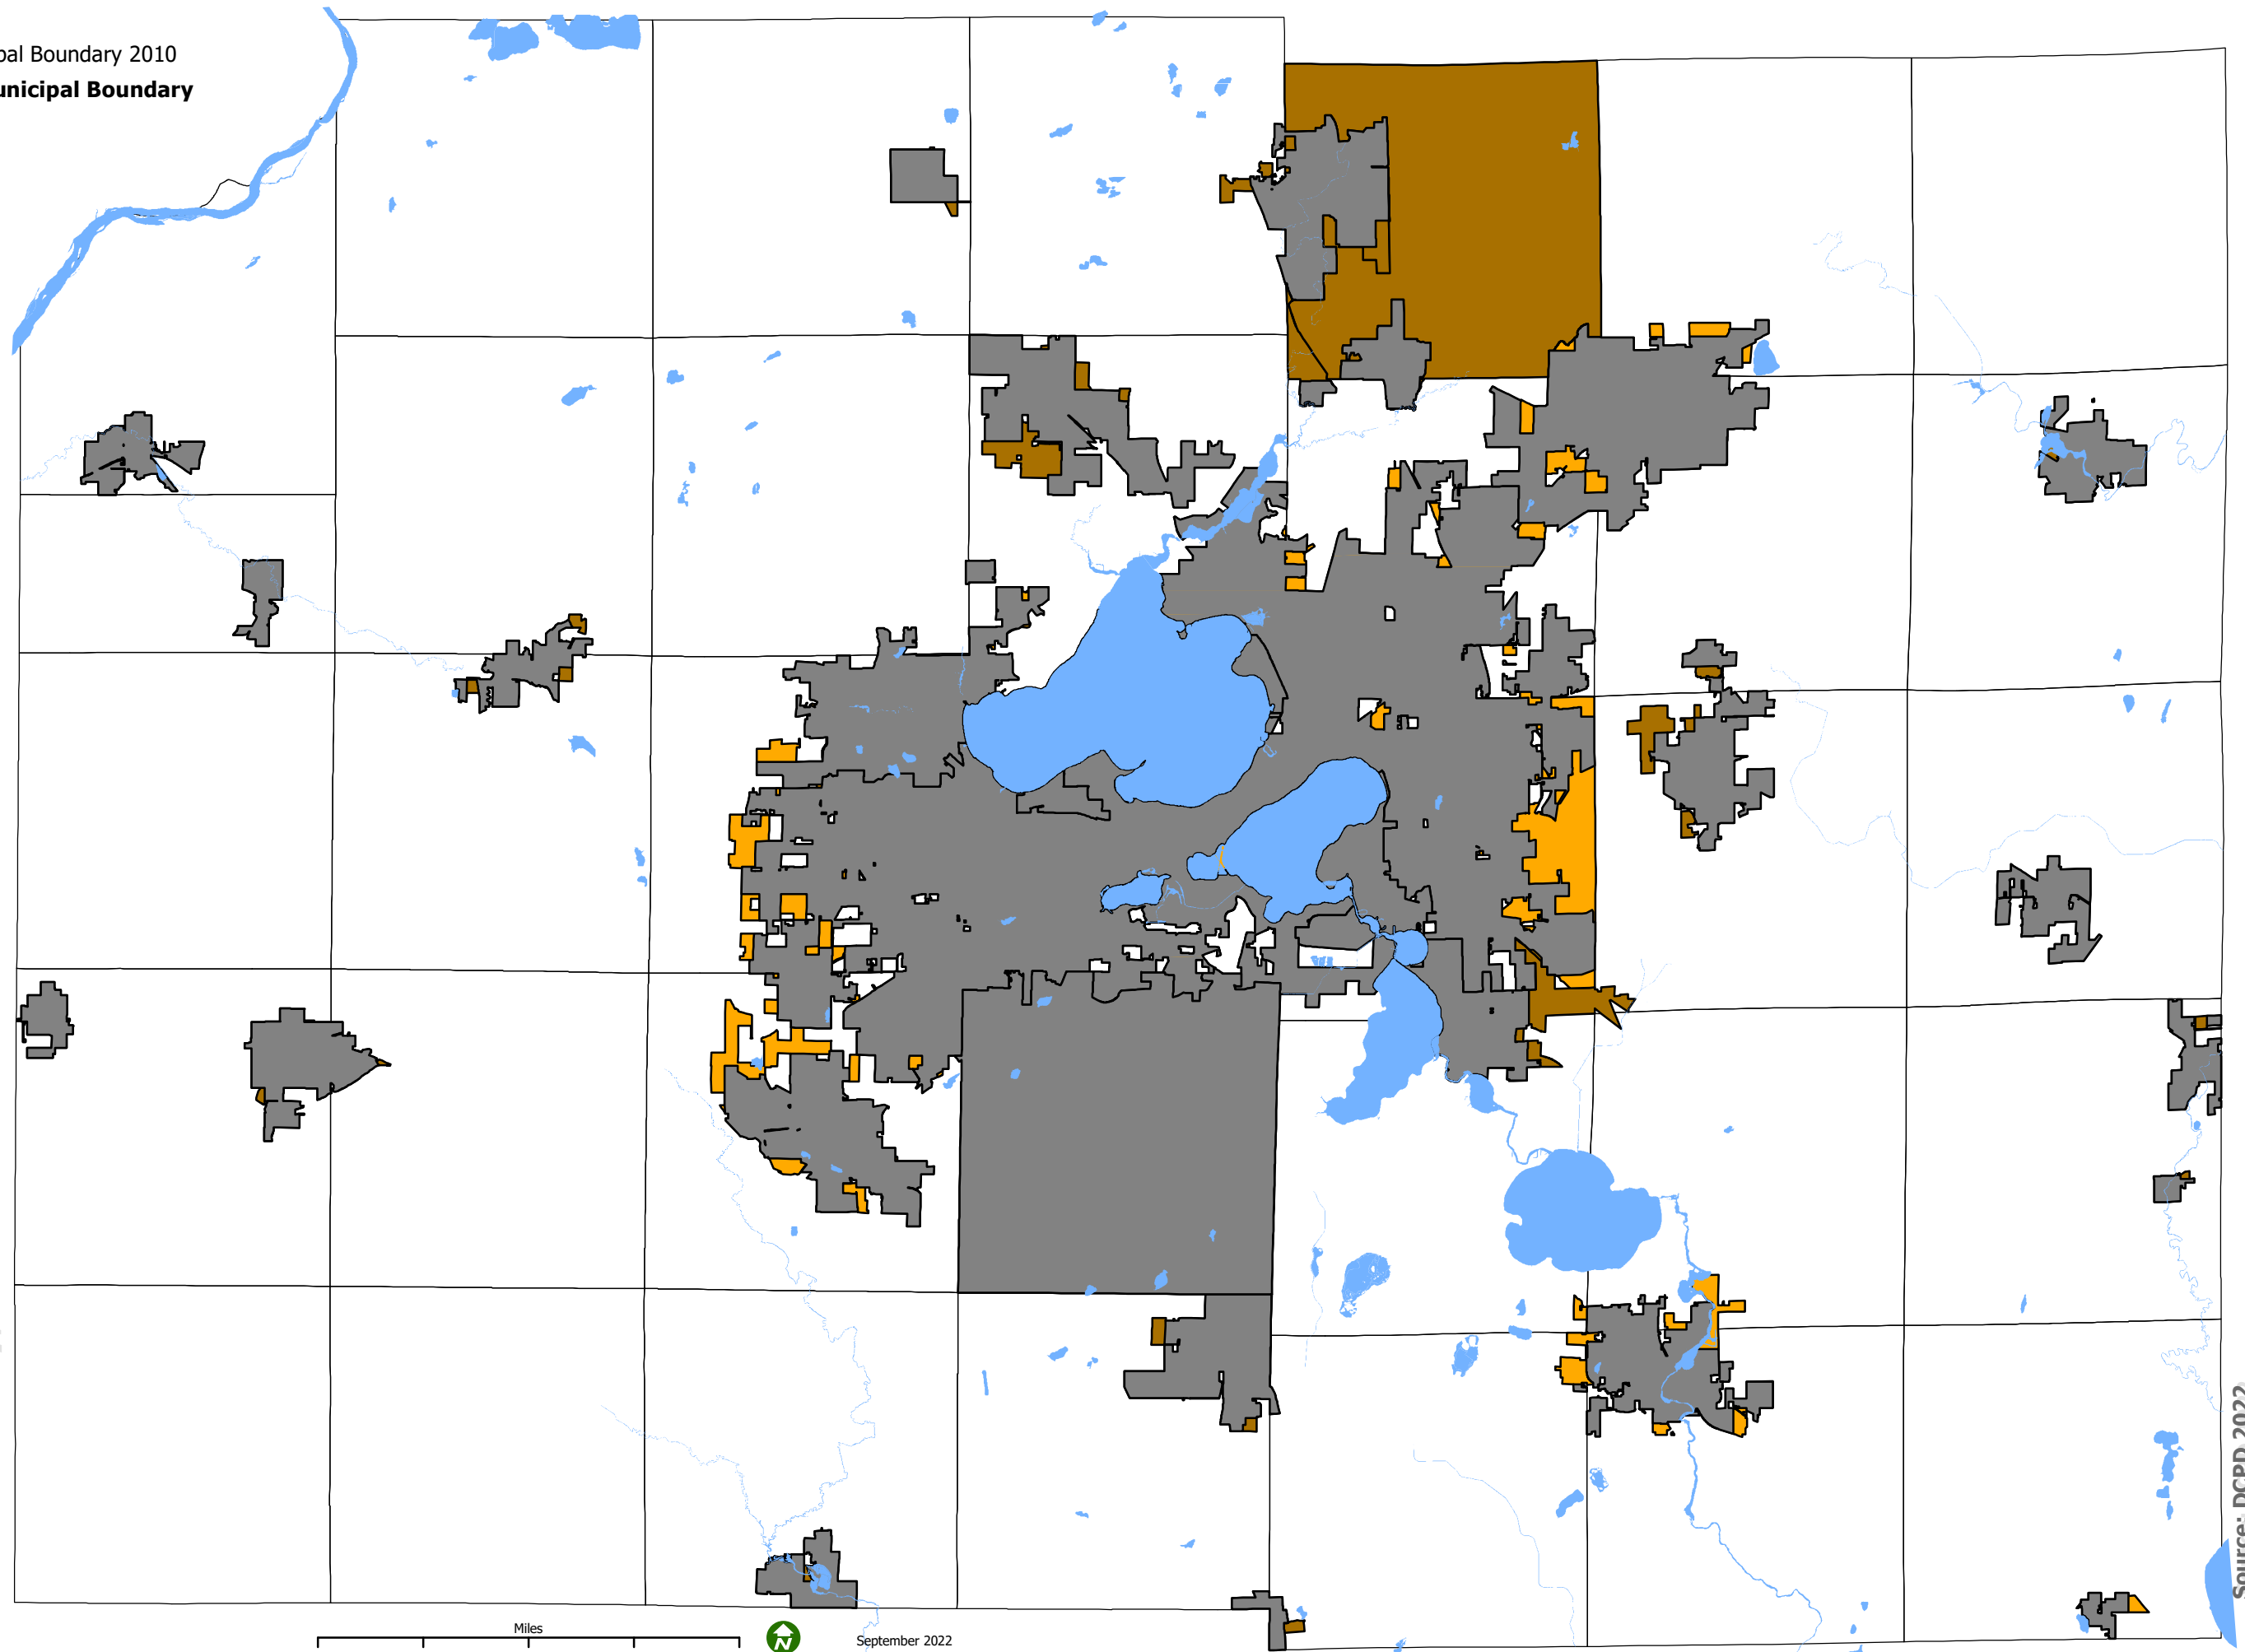

FPP 6 - Transportation Infrastructure Dane County, WI

- Airport Boundary
- Private Airport
- Railroad
- City
- Village
- Town
- Water

September 2022

Source: DCPD 2022

- Potato
- Tobacco
- Polyculture/CSA
- Hops
- Apple orchard
- Strawberry
- Berry (except strawberry)
- Fruit and nut
- Vegetable and melon
- Other vegetable
- Grape vineyard
- Greenhouse/nursery

**FPP XX - Conversion of Agricultural Lands
Dane County, WI**

September 2022

FPP 9 - Municipal Boundary Changes 2010-2022

Dane County, WI

- Municipal Boundary 2010
- Current Municipal Boundary**
- City
- Village
- Town