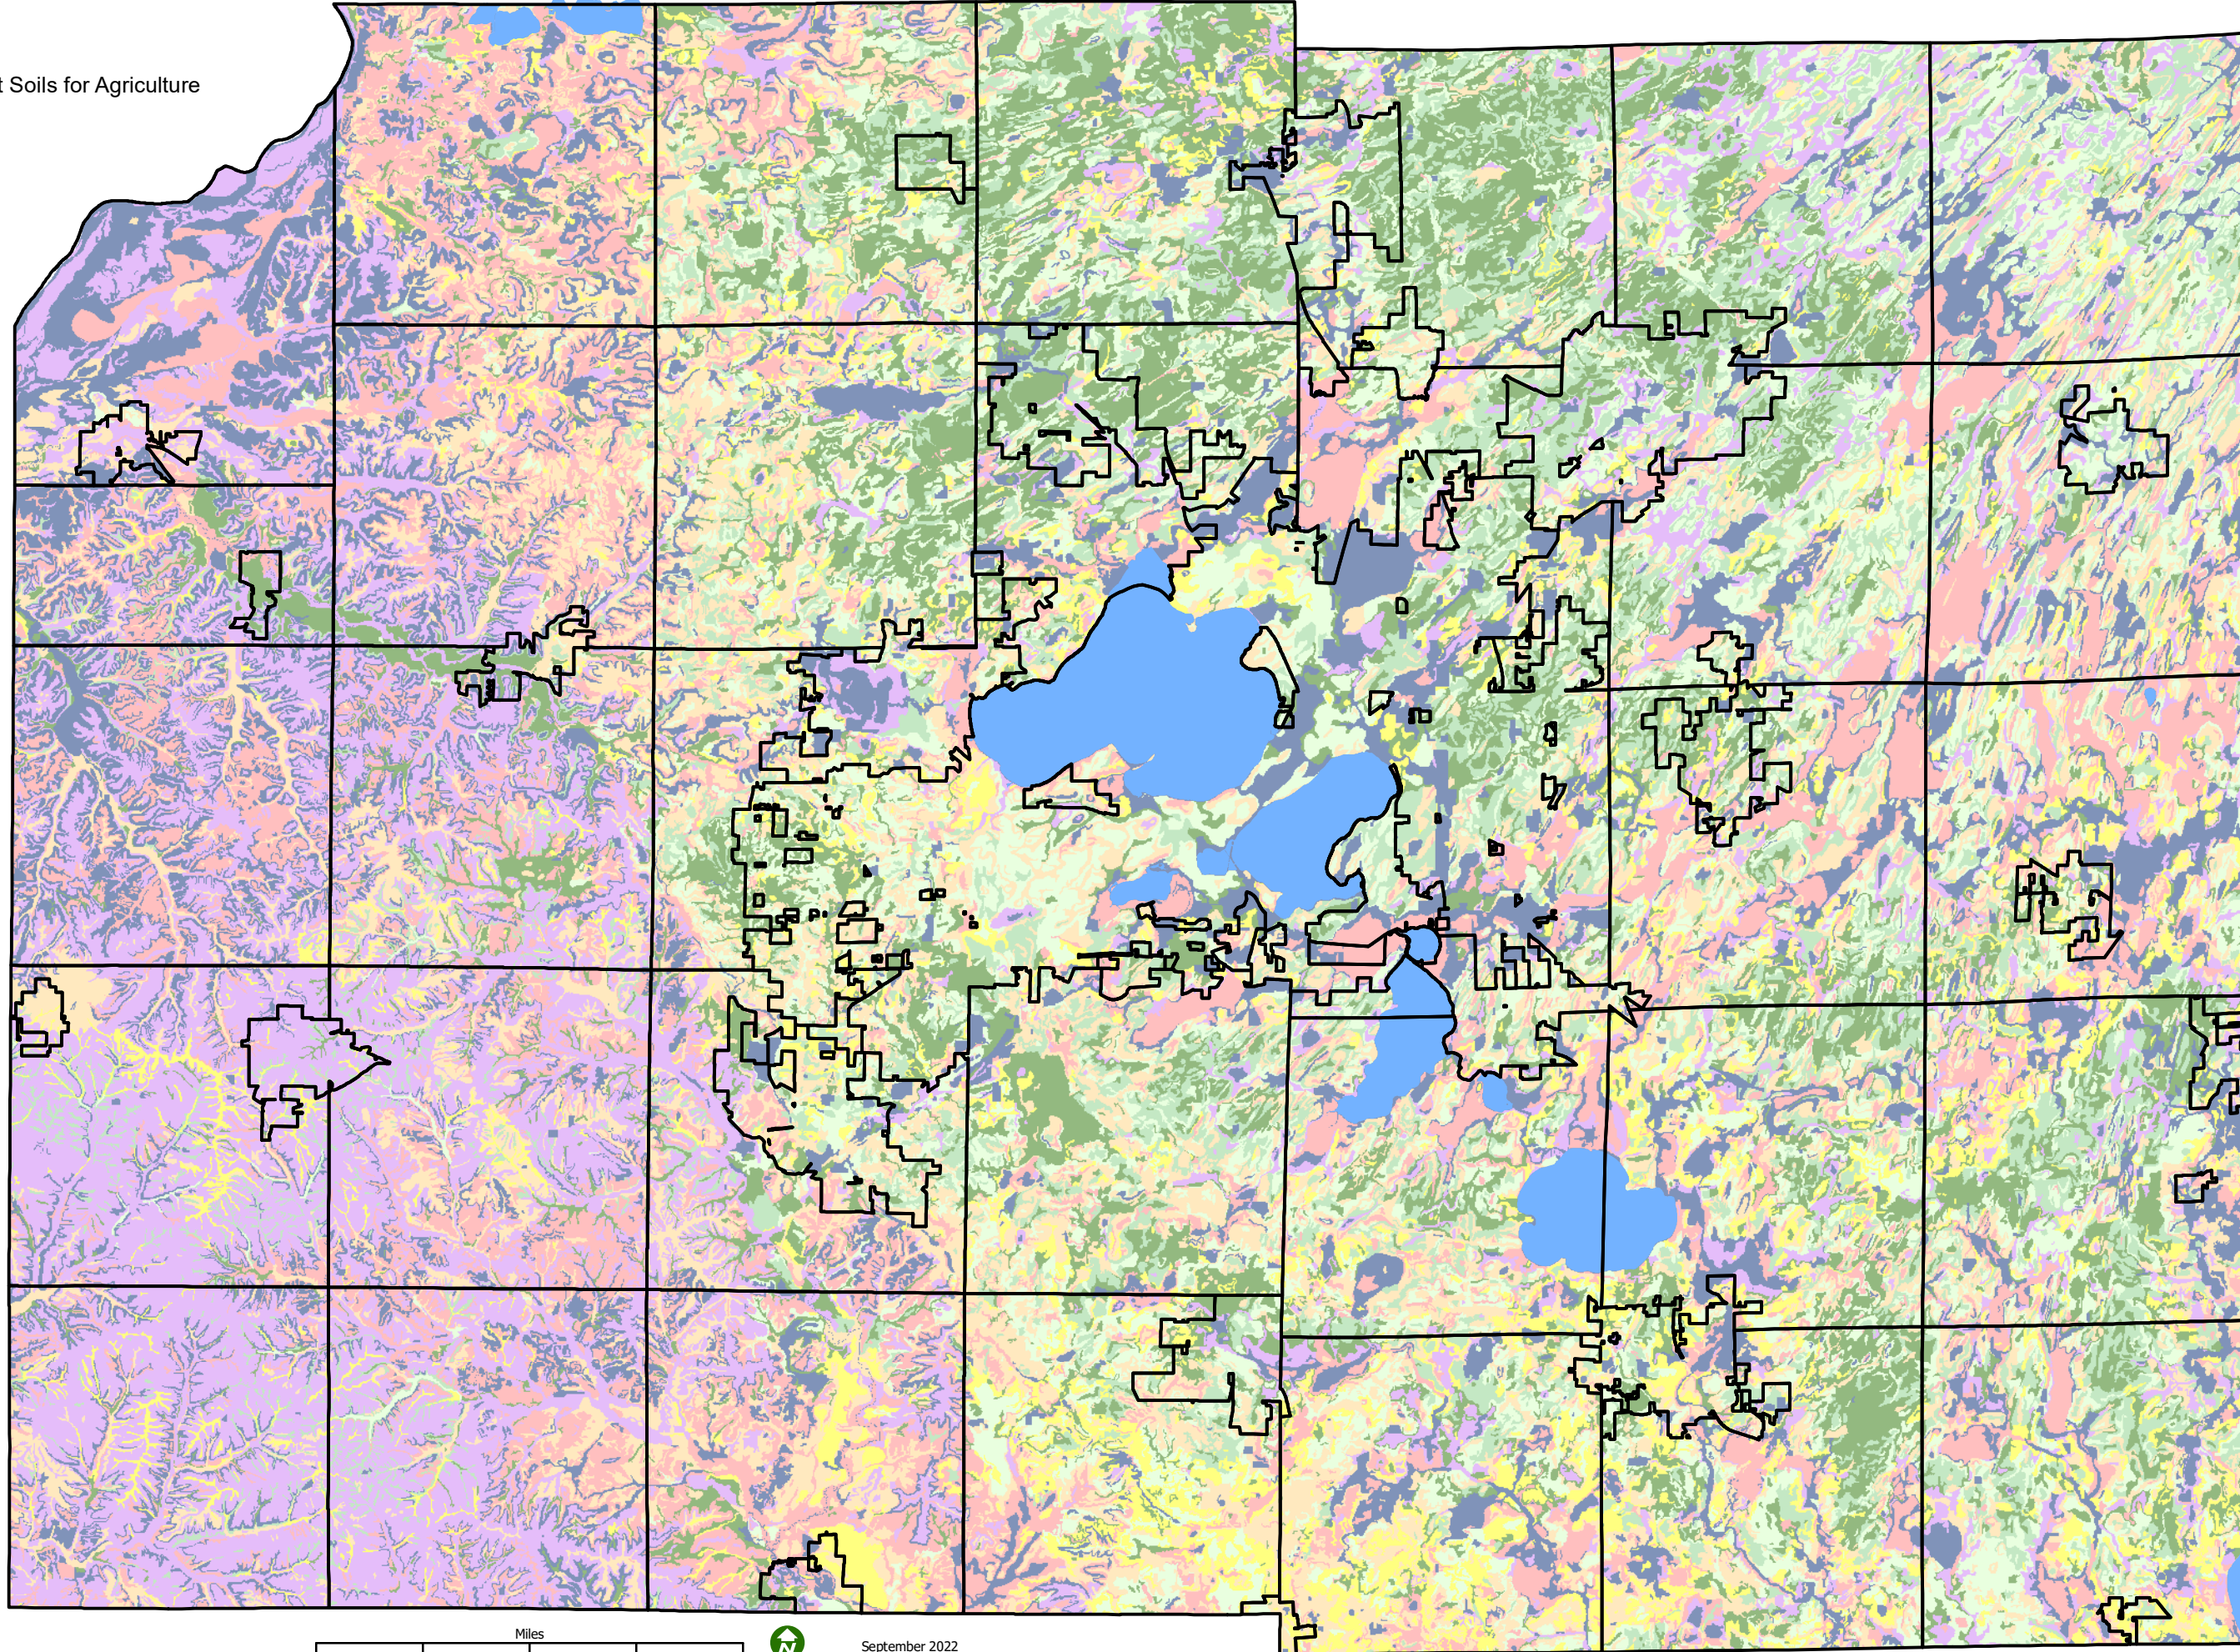

FPP 1 - 2020 Land Use
Dane County, WI

0 1 2 4 6
 Miles

September 2022

Source: DCPD 2022

FPP 2 - Land Evaluation (USDA)

Dane County, WI

- 1 Best Soils for Agriculture
- 2
- 3
- 4
- 5
- 6
- 7
- 8

September 2022

FPP 3 - Natural Resources - Water: Wetland, Floodplain, Hydric Soils Dane County, WI

0 1 2 4 6 8 Miles

September 2022

DANE COUNTY
PLANNING & DEVELOPMENT

Source: DCPD 2022

- Impaired Waters (WIDNR)
- Outstanding and Exceptional Streams (WIDNR)
- River or Stream
- Lakes and Ponds
- Municipal Boundary**
- City
- Village
- Town