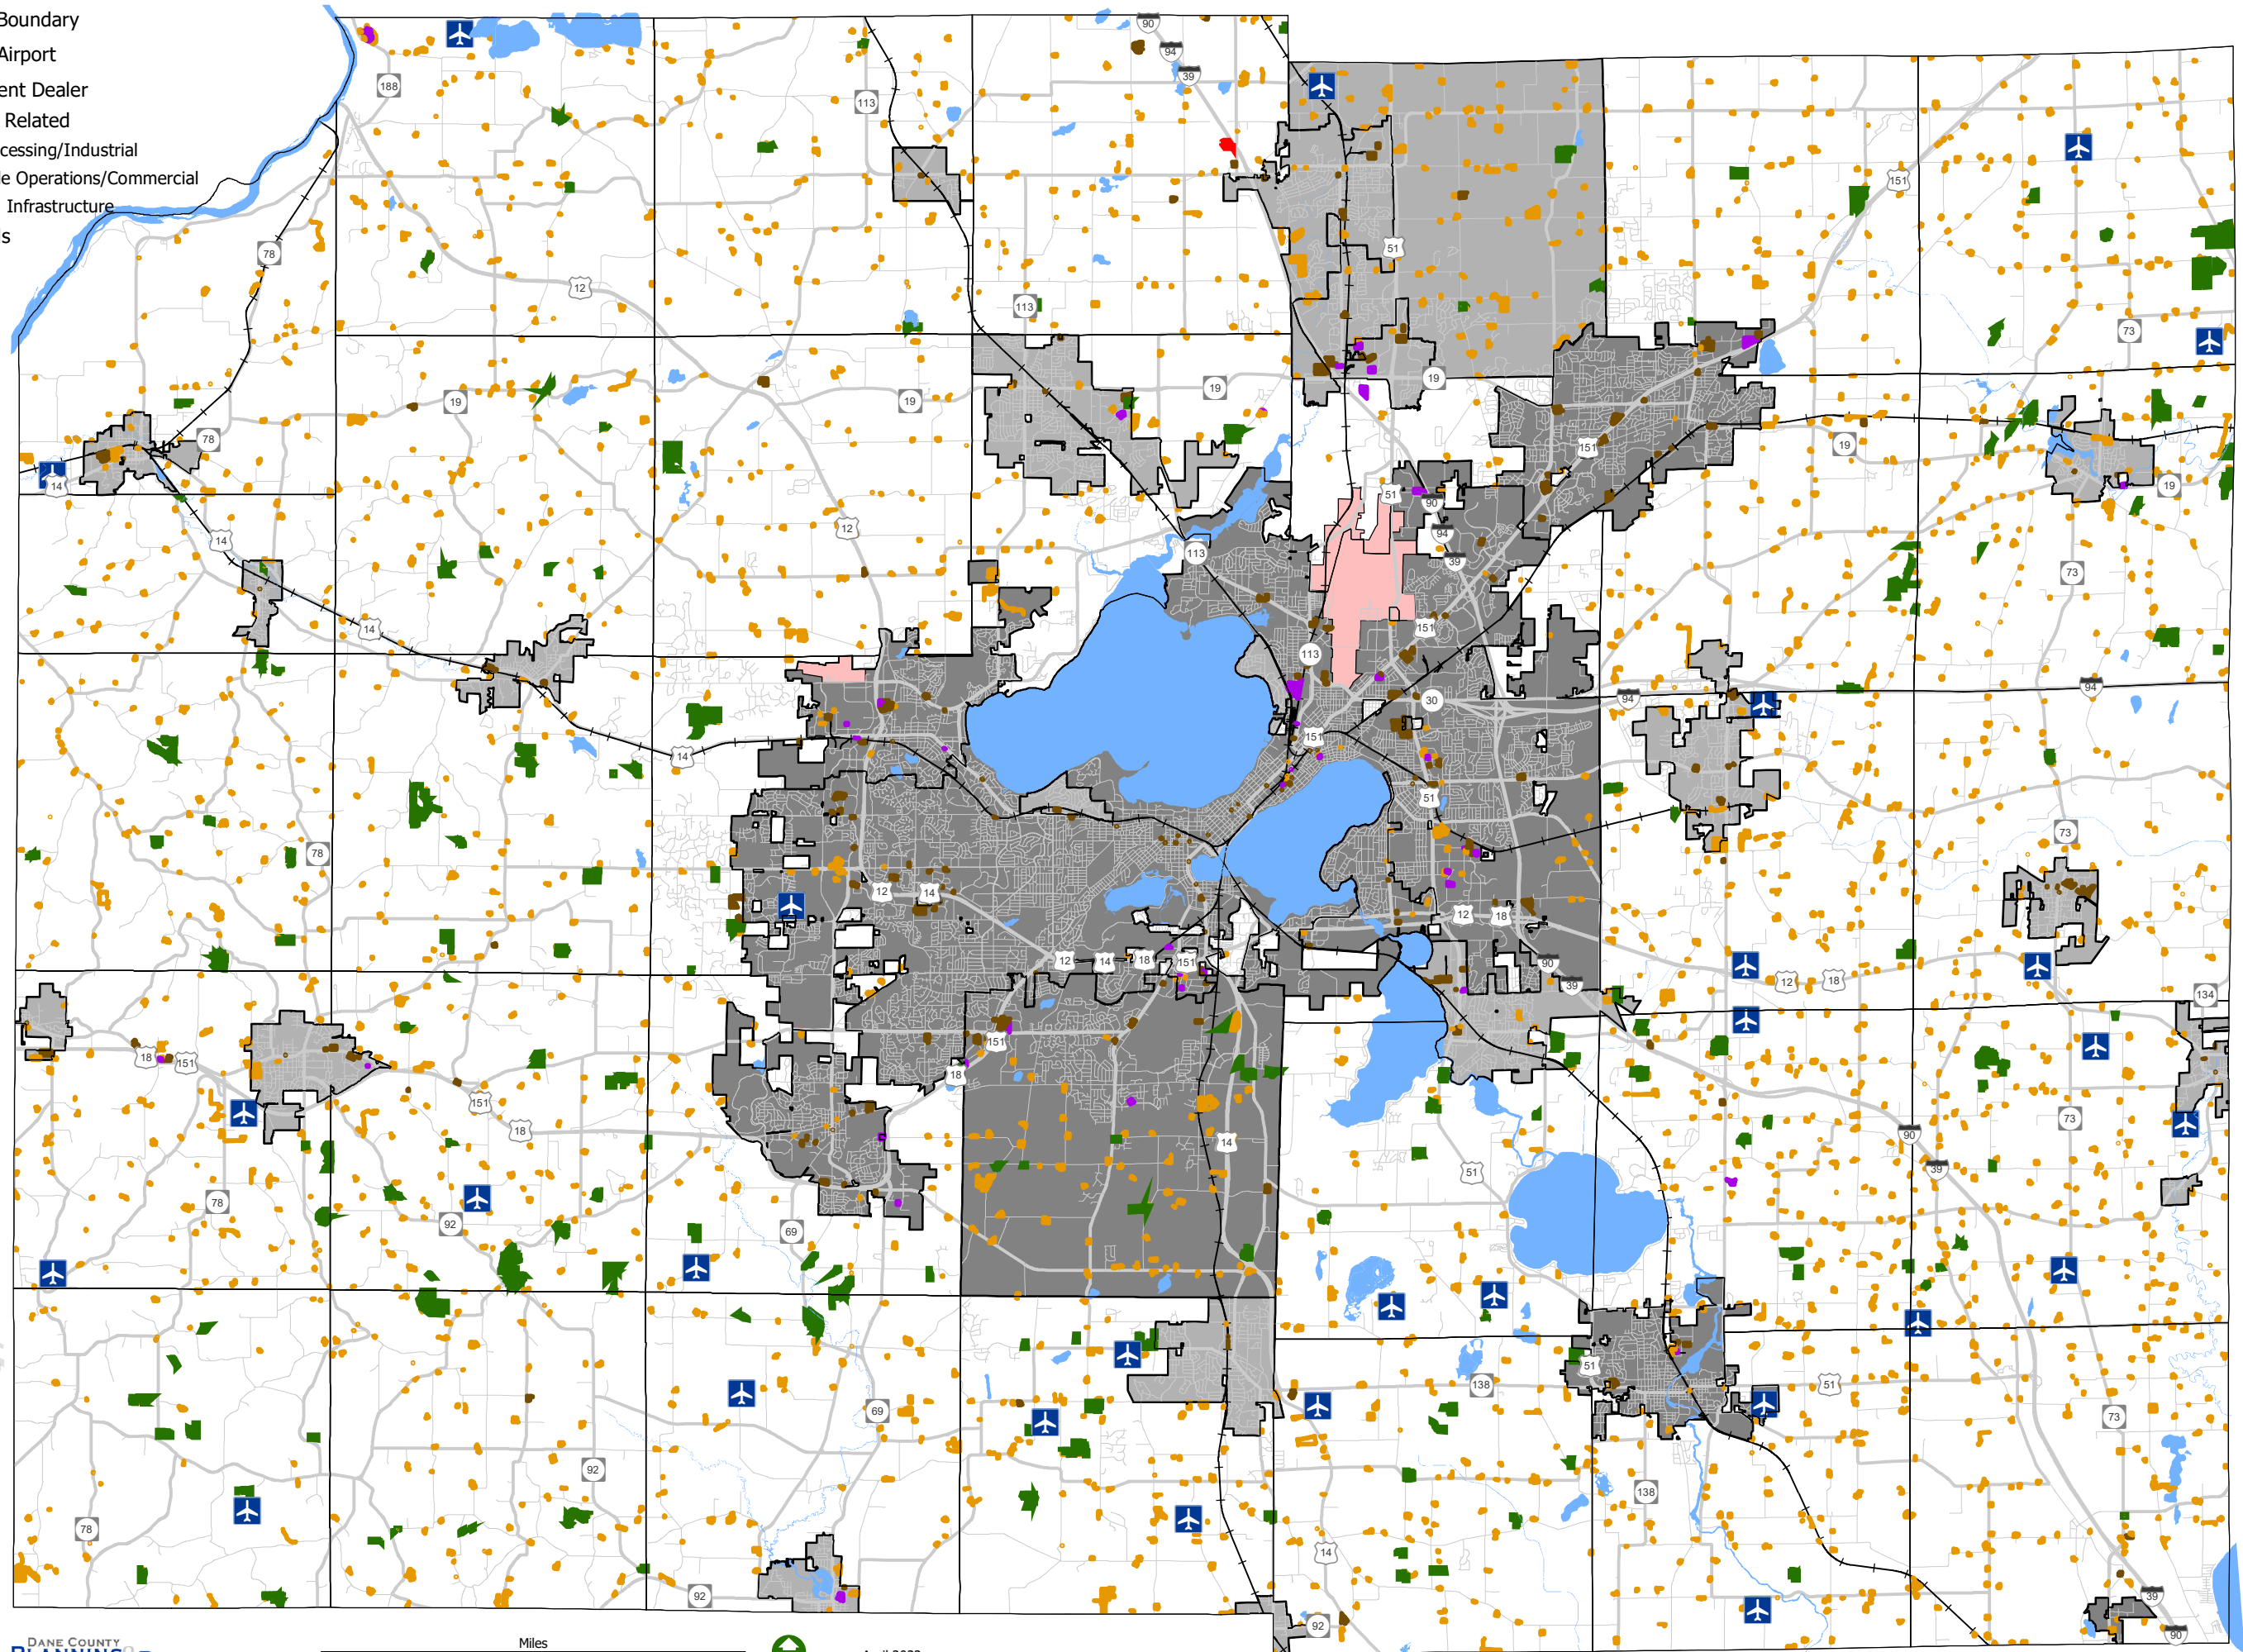

FPP 3 - Natural Resources - Water: Wetland, Floodplain, Hydric Soils Dane County, WI

0 1 2 4 6 8 Miles

September 2022

DANE COUNTY
PLANNING & DEVELOPMENT

Source: DCPD 2022

- Impaired Waters (WIDNR)
- Outstanding and Exceptional Streams (WIDNR)
- River or Stream
- Lakes and Ponds
- Municipal Boundary**
- City
- Village
- Town

FPP 4 - Resource Waters
Dane County, WI

September 2022

DANE COUNTY
PLANNING & DEVELOPMENT

Source: DCPD 2022, WIDNR 2022

FPP 5 - 2020 Land Use Inventory [Agricultural Infrastructure]

Dane County, WI

- Airport Boundary
- Private Airport
- Implement Dealer
- Nursery Related
- Food Processing/Industrial
- Wholesale Operations/Commercial
- Other Ag Infrastructure
- Railroads

FPP 6 - Transportation Infrastructure Dane County, WI

- Airport Boundary
- Private Airport
- Railroad
- City
- Village
- Town
- Water

September 2022

Source: DCPD 2022

- Potato
- Tobacco
- Polyculture/CSA
- Hops
- Apple orchard
- Strawberry
- Berry (except strawberry)
- Fruit and nut
- Vegetable and melon
- Other vegetable
- Grape vineyard
- Greenhouse/nursery