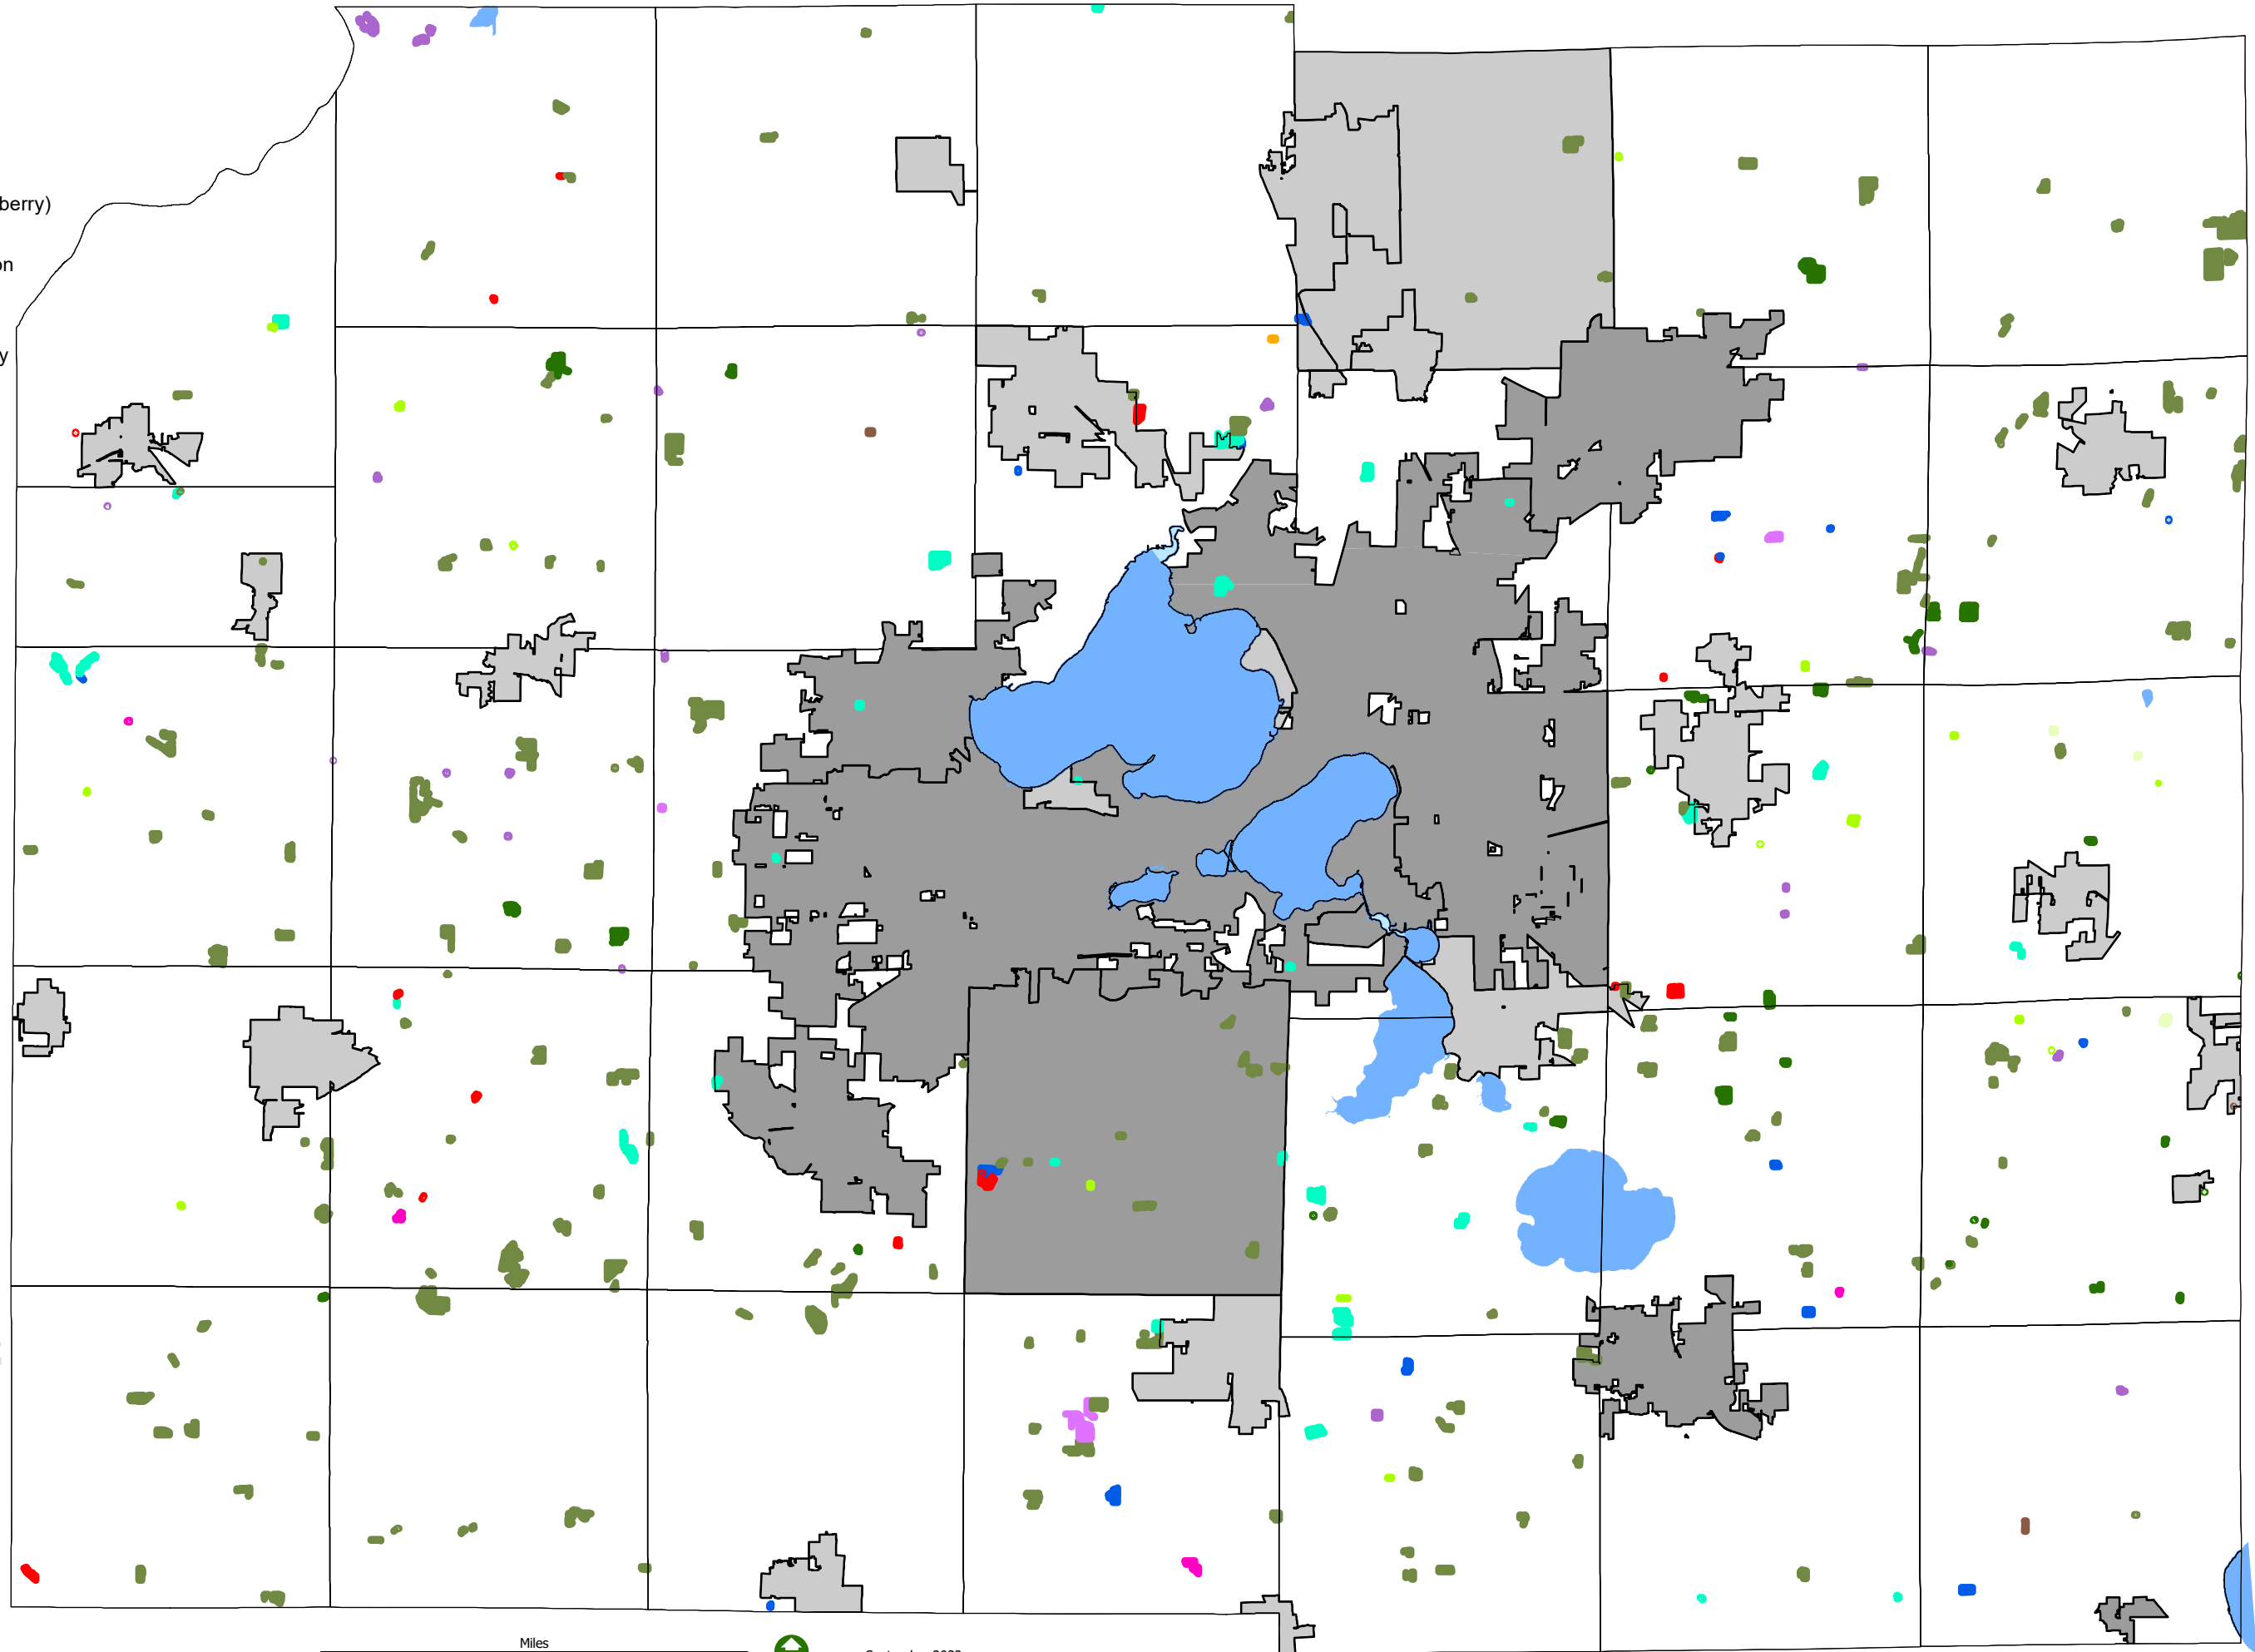

- Potato
- Tobacco
- Polyculture/CSA
- Hops
- Apple orchard
- Strawberry
- Berry (except strawberry)
- Fruit and nut
- Vegetable and melon
- Other vegetable
- Grape vineyard
- Greenhouse/nursery

FPP 7 - 2020 Land Use Inventory [Specialty Crops]

Dane County, WI

September 2022

Source: CARPC & Dane County P&D 2020