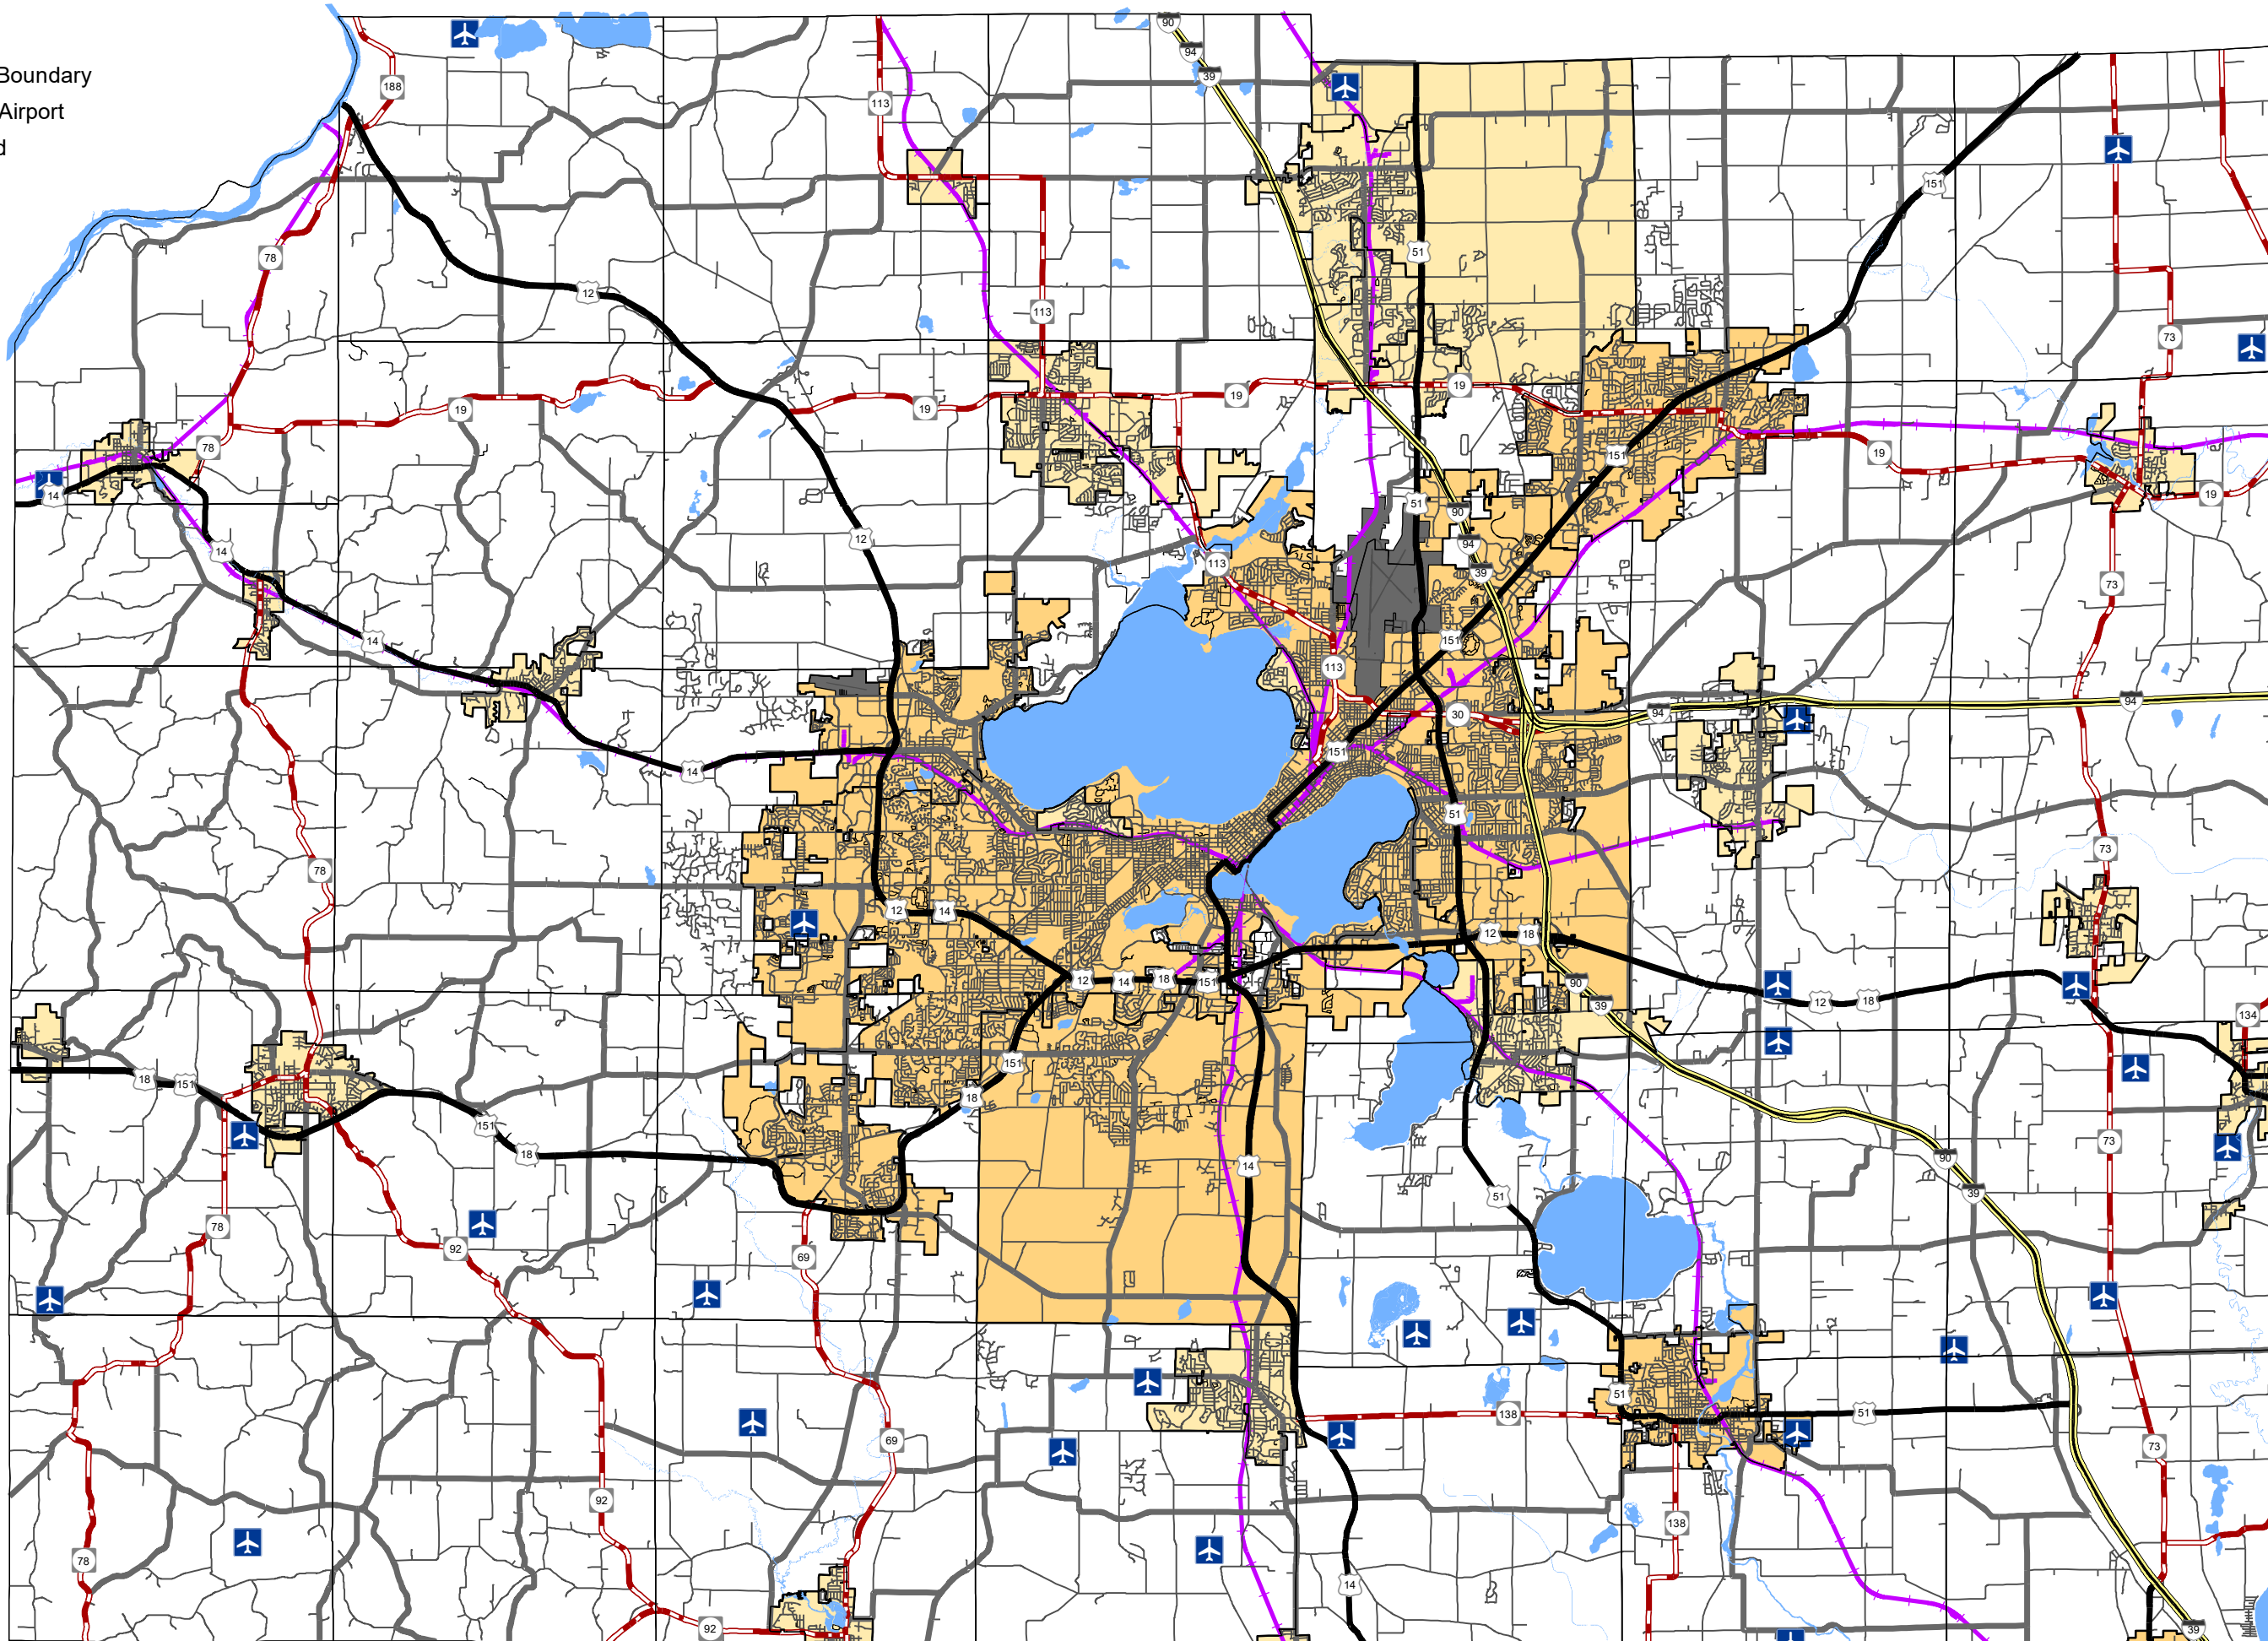

FPP 4 - Resource Waters
Dane County, WI

September 2022

DANE COUNTY
PLANNING & DEVELOPMENT

Source: DCPD 2022, WIDNR 2022

FPP 5 - 2020 Land Use Inventory [Agricultural Infrastructure]

Dane County, WI

- Airport Boundary
- Private Airport
- Implement Dealer
- Nursery Related
- Food Processing/Industrial
- Wholesale Operations/Commercial
- Other Ag Infrastructure
- Railroads

FPP 6 - Transportation Infrastructure Dane County, WI

- Airport Boundary
- Private Airport
- Railroad
- City
- Village
- Town
- Water

September 2022

Source: DCPD 2022

- Potato
- Tobacco
- Polyculture/CSA
- Hops
- Apple orchard
- Strawberry
- Berry (except strawberry)
- Fruit and nut
- Vegetable and melon
- Other vegetable
- Grape vineyard
- Greenhouse/nursery