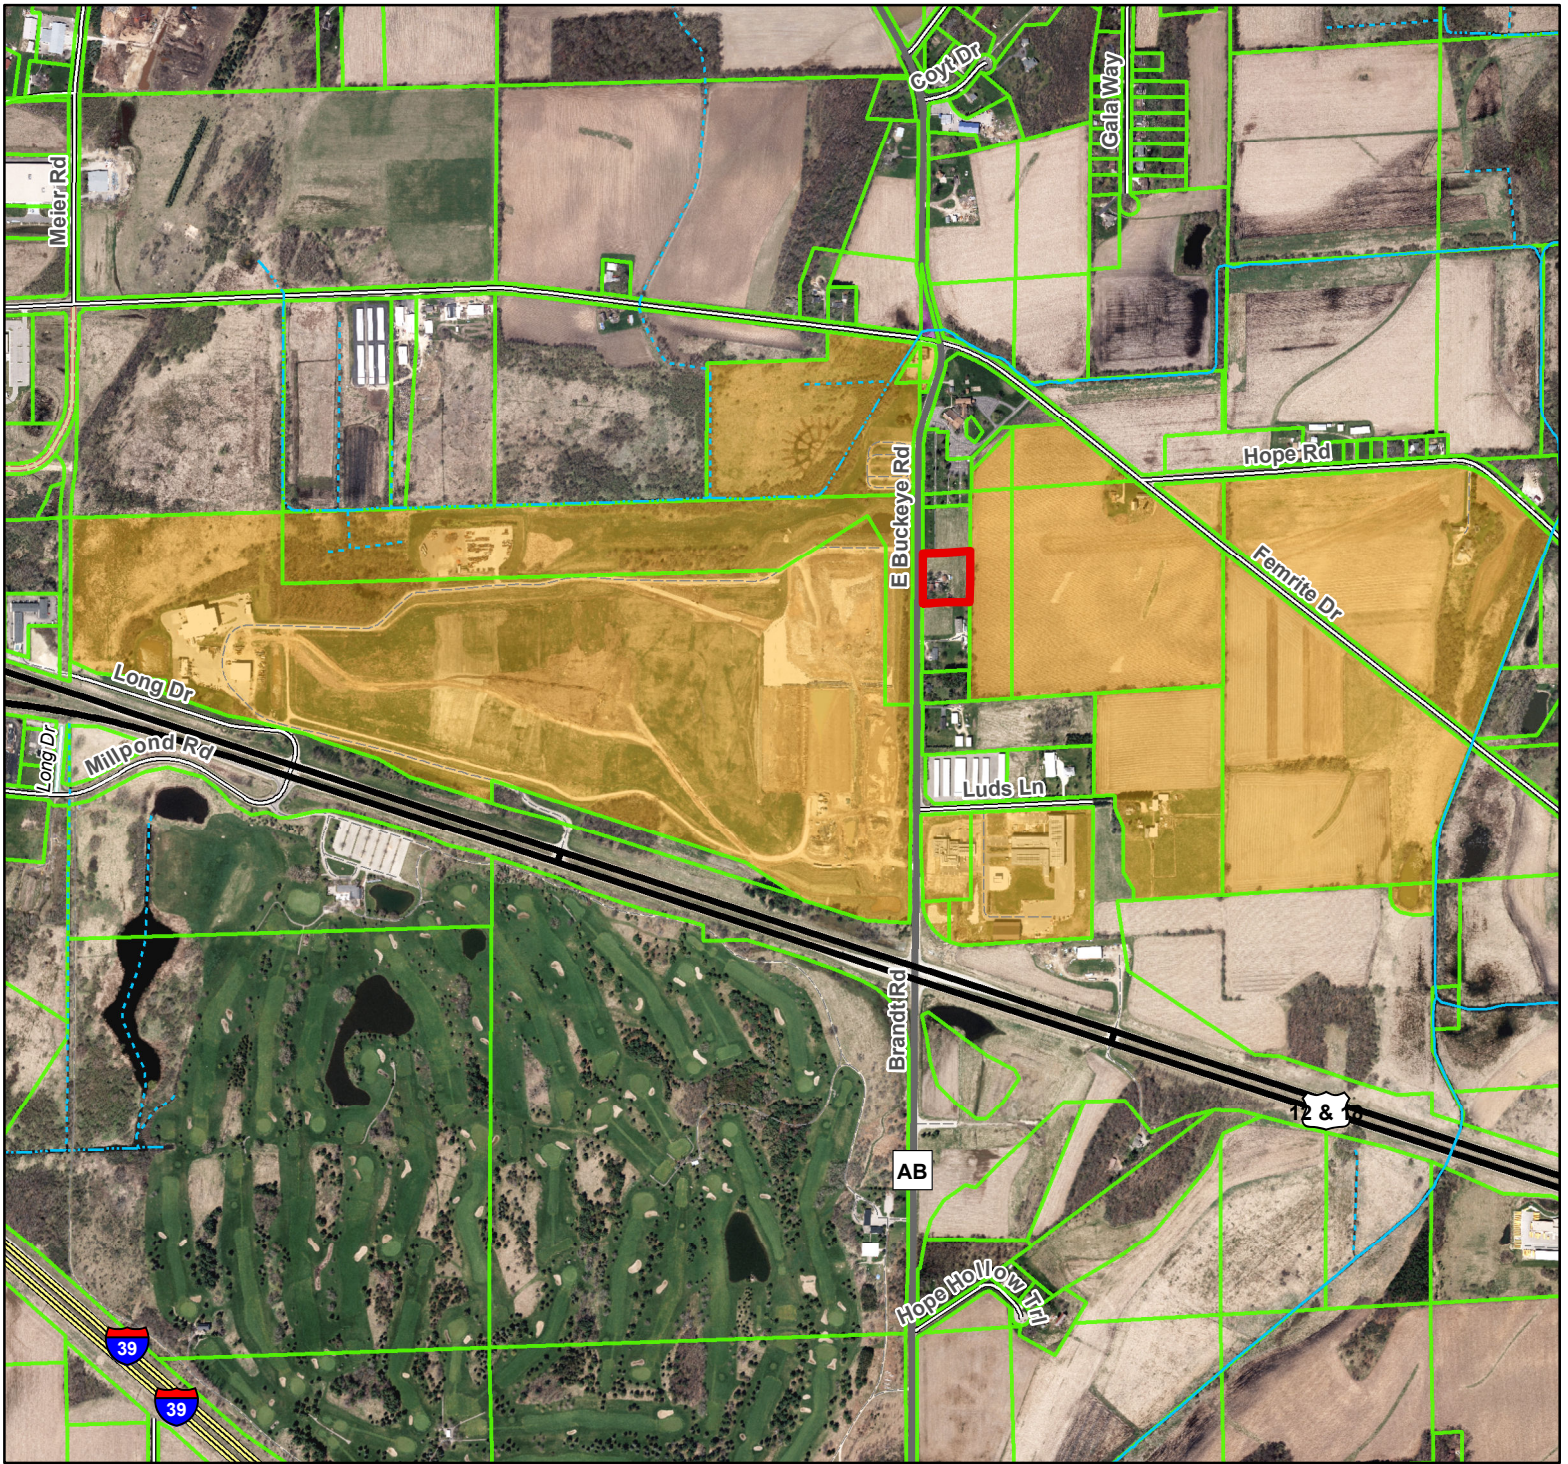

3666 County Hwy AB, T. Cottage Grove
Estate of Dorothy Rodefled

-  Parcel for possible purchase
-  County owned land - Rodefled Landfill