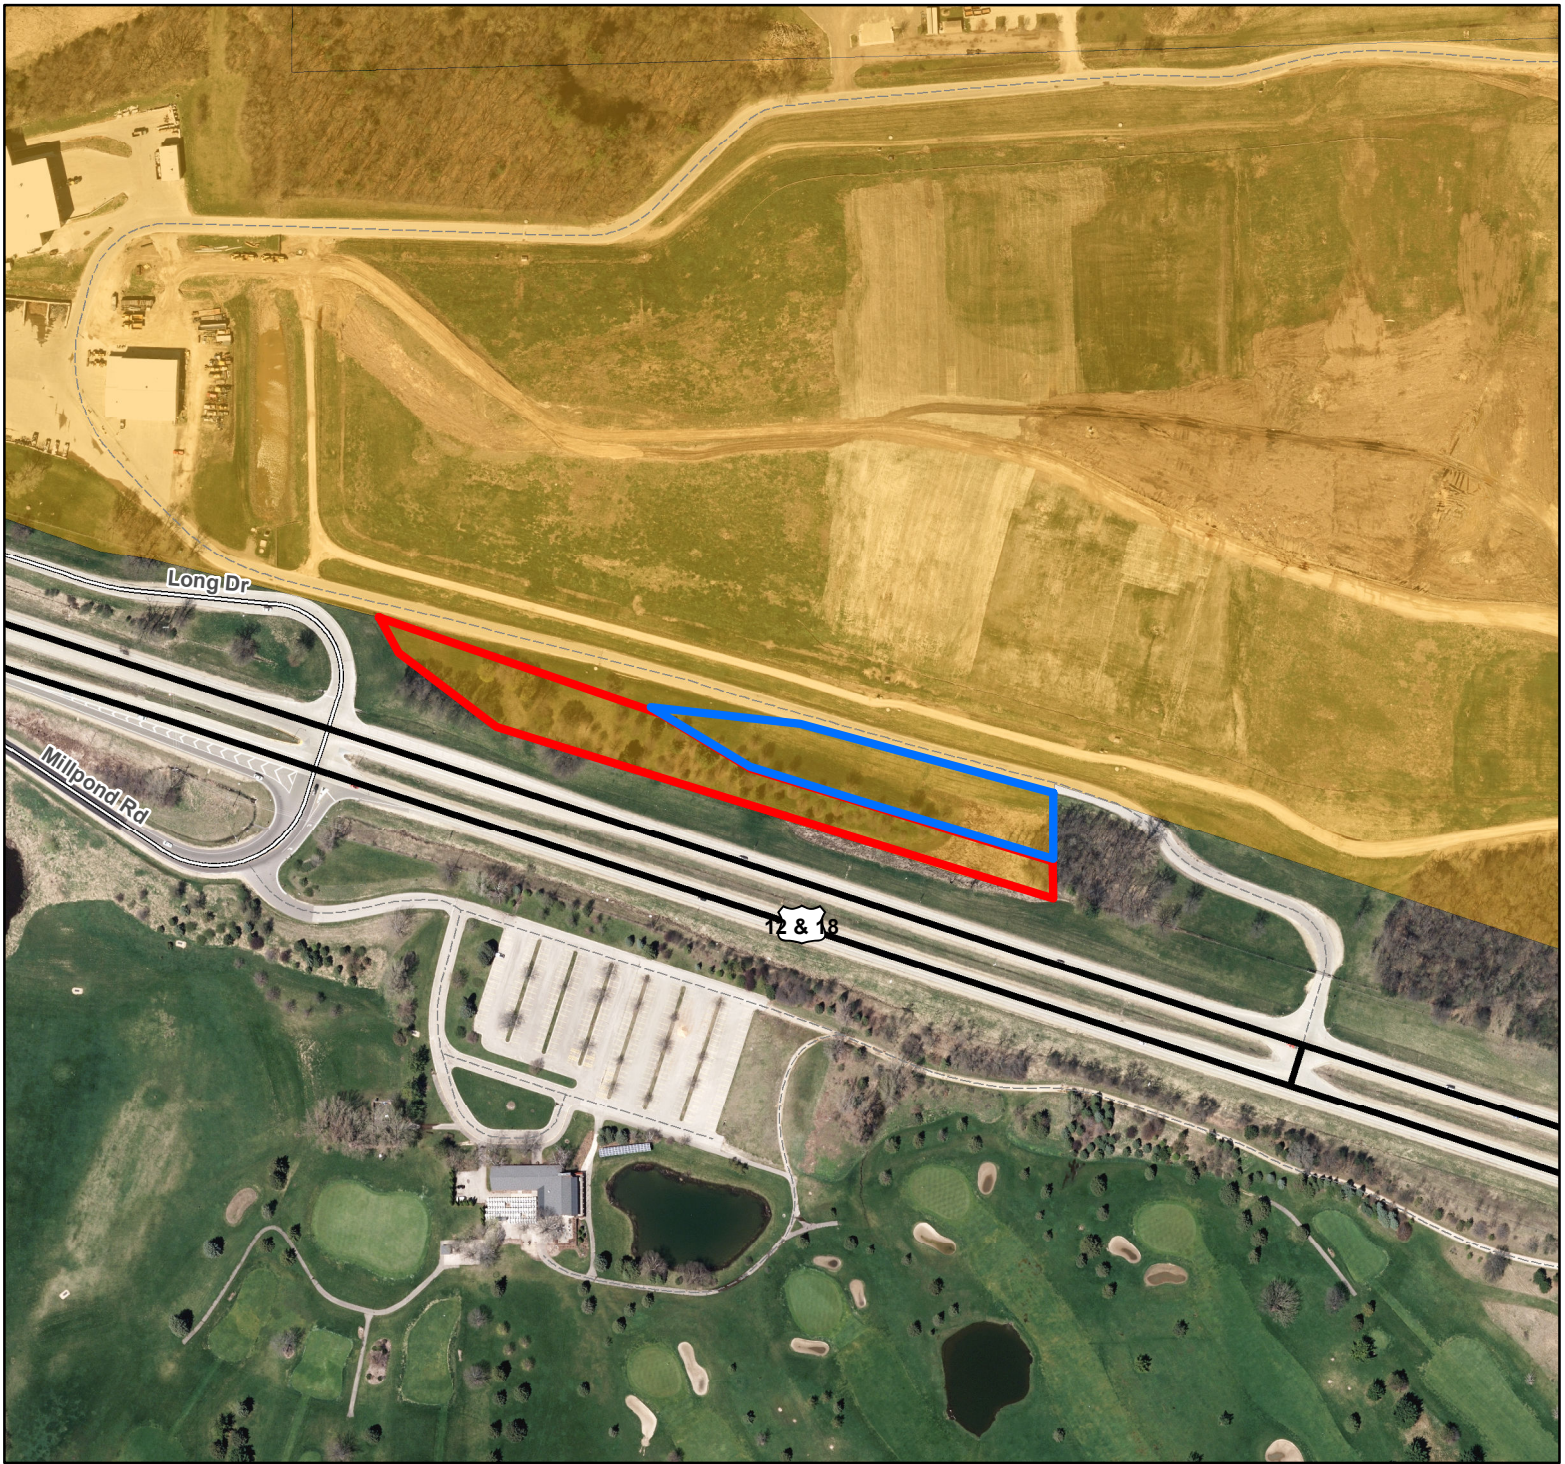

Rodefeld Landfill, US Hwy 12/18, City of Madison
Sale to Wisconsin DOT

-  Fee title sale - approx. 2.2 acres
-  Temporary Limited Easement Sale - approx. 1.5 acres
-  County owned - Rodefeld Landfill