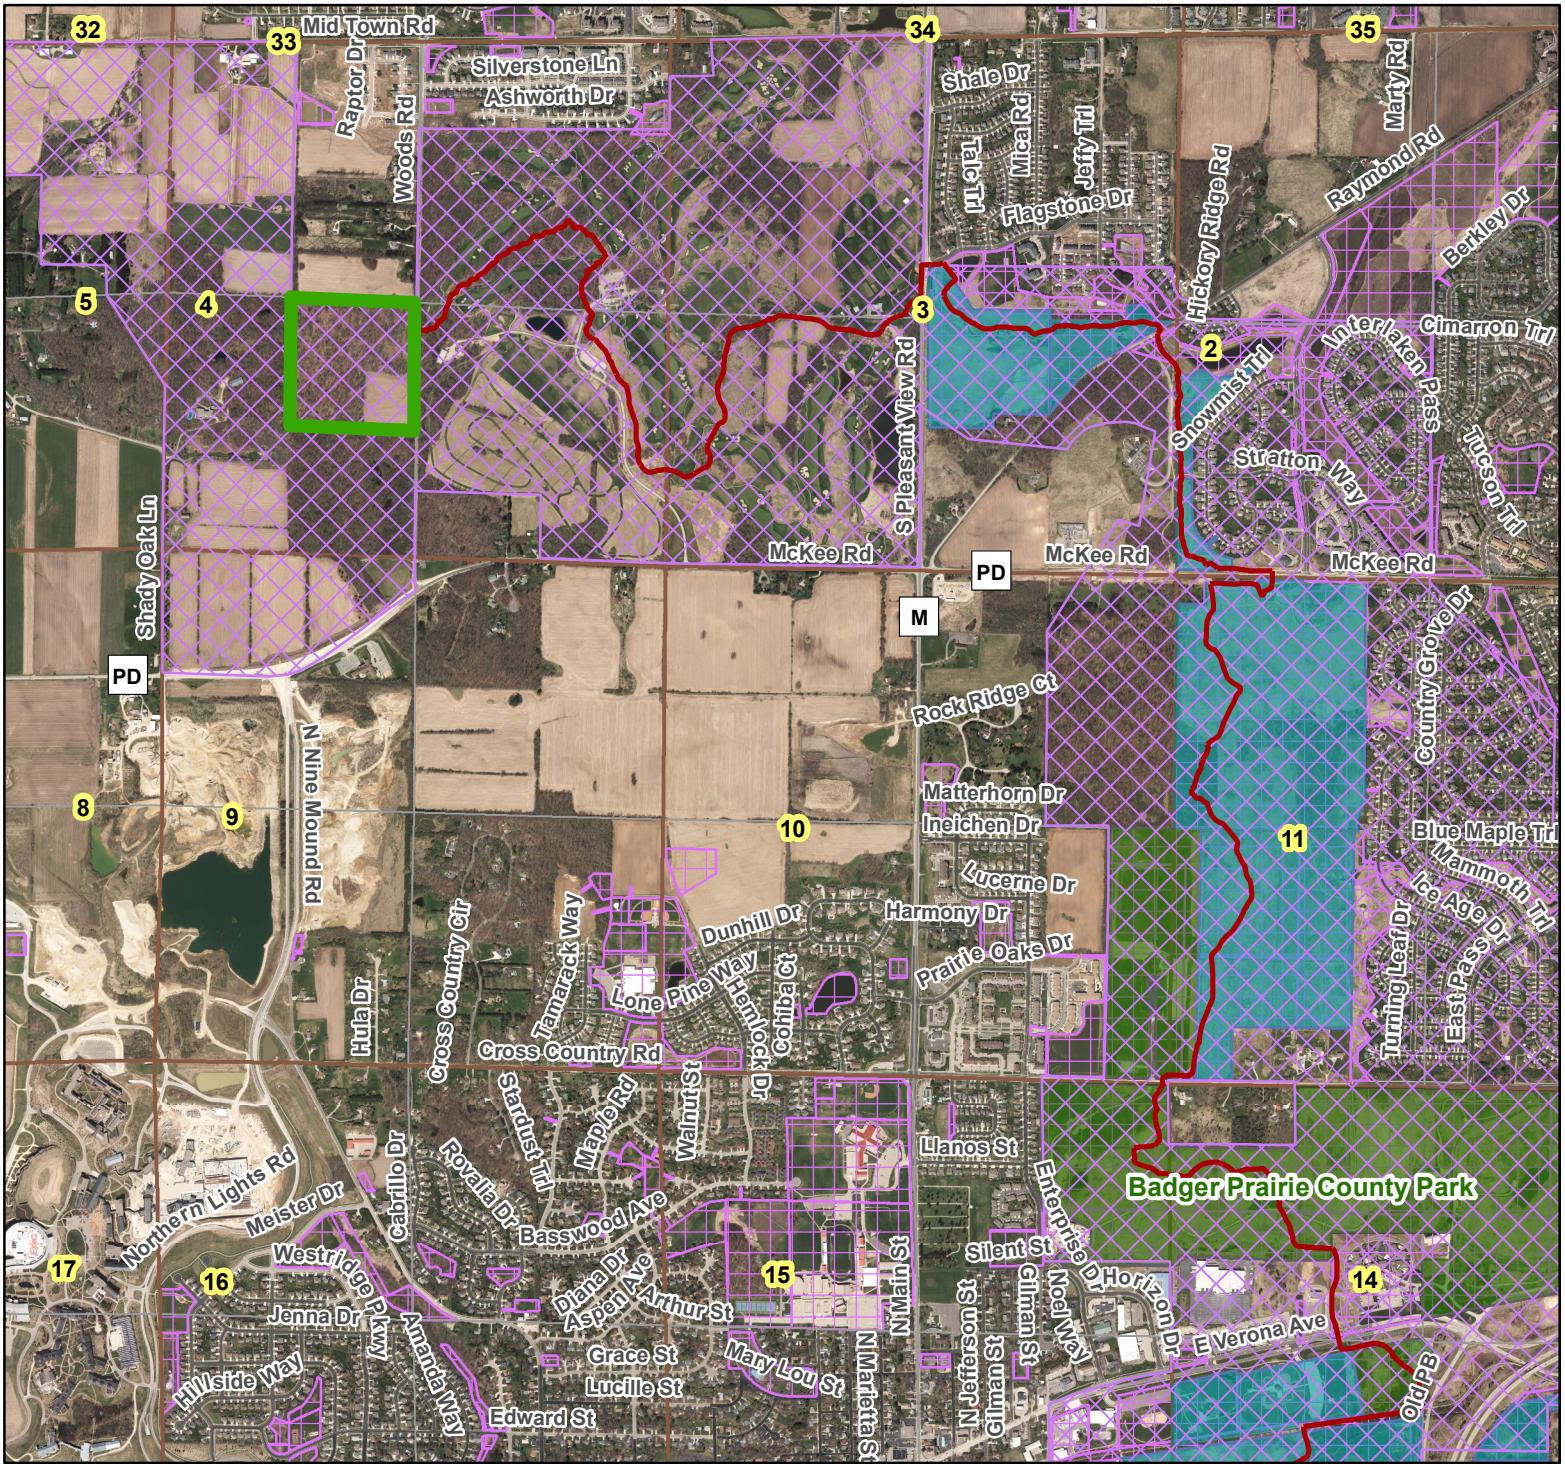

Dykman Parcel, 40 acres in the Town of Verona for the Ice Age National Scenic Trail Partner Project with City of Madison

- Ice Age National Scenic Trail
- Ice Age National Scenic Trail Corridor
- Subject Parcel
- Ice Age Trail Junction Natural Resources Area

0 750 1,500 2,250 3,000 Feet

Data Sources:
 Tax Parcels (3-2018)
 Digital orthophoto from April 2017.

Prepared by Dane County Land & Water Resources Department, April 10, 2018

Document Path: G:\Dykman\DykmanAreaMapReferendum.mxd