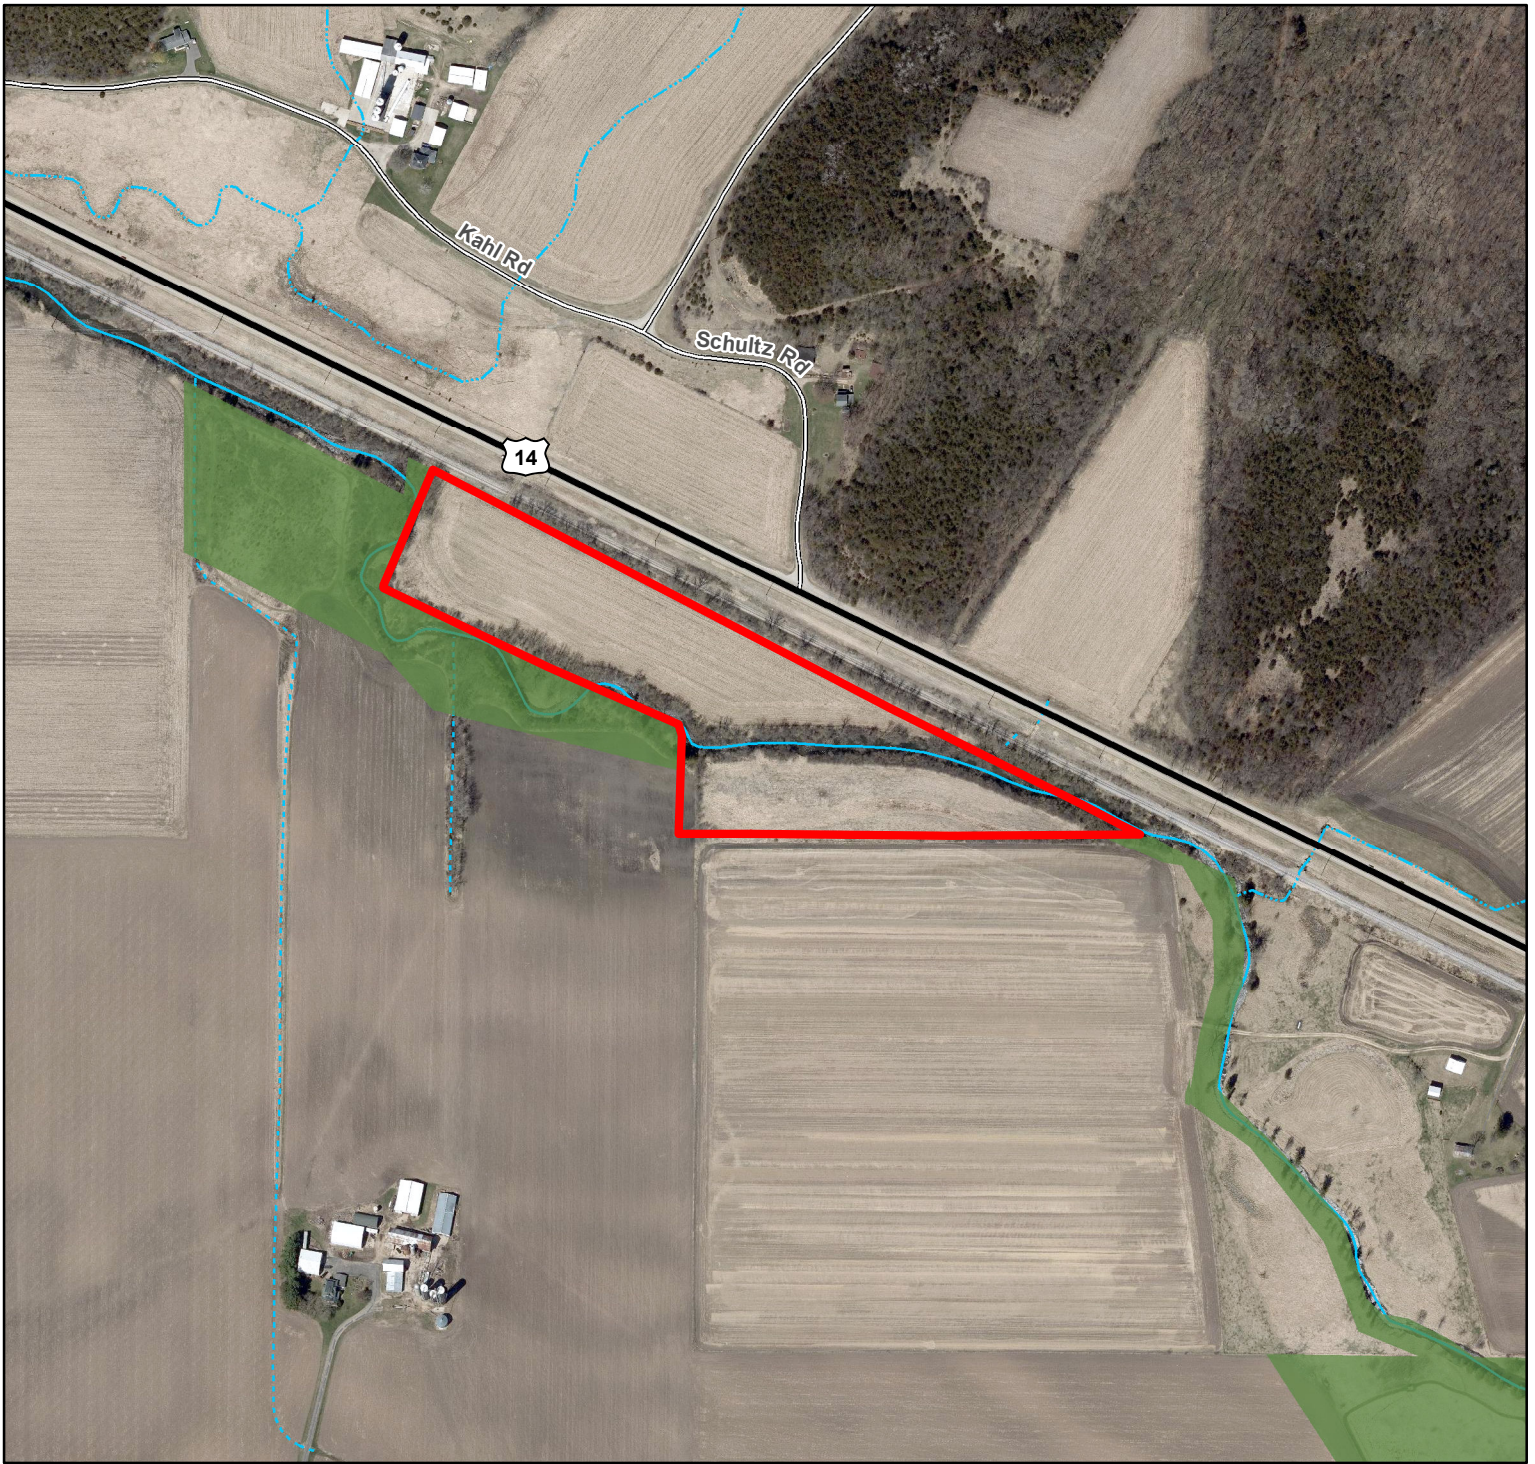

SRR Properties LLC, approx. 14.6 acres, T. Black Earth
Black Earth Creek NRA / Black Earth Creek Fishery Area

-  Subject Parcel
-  WI DNR owned