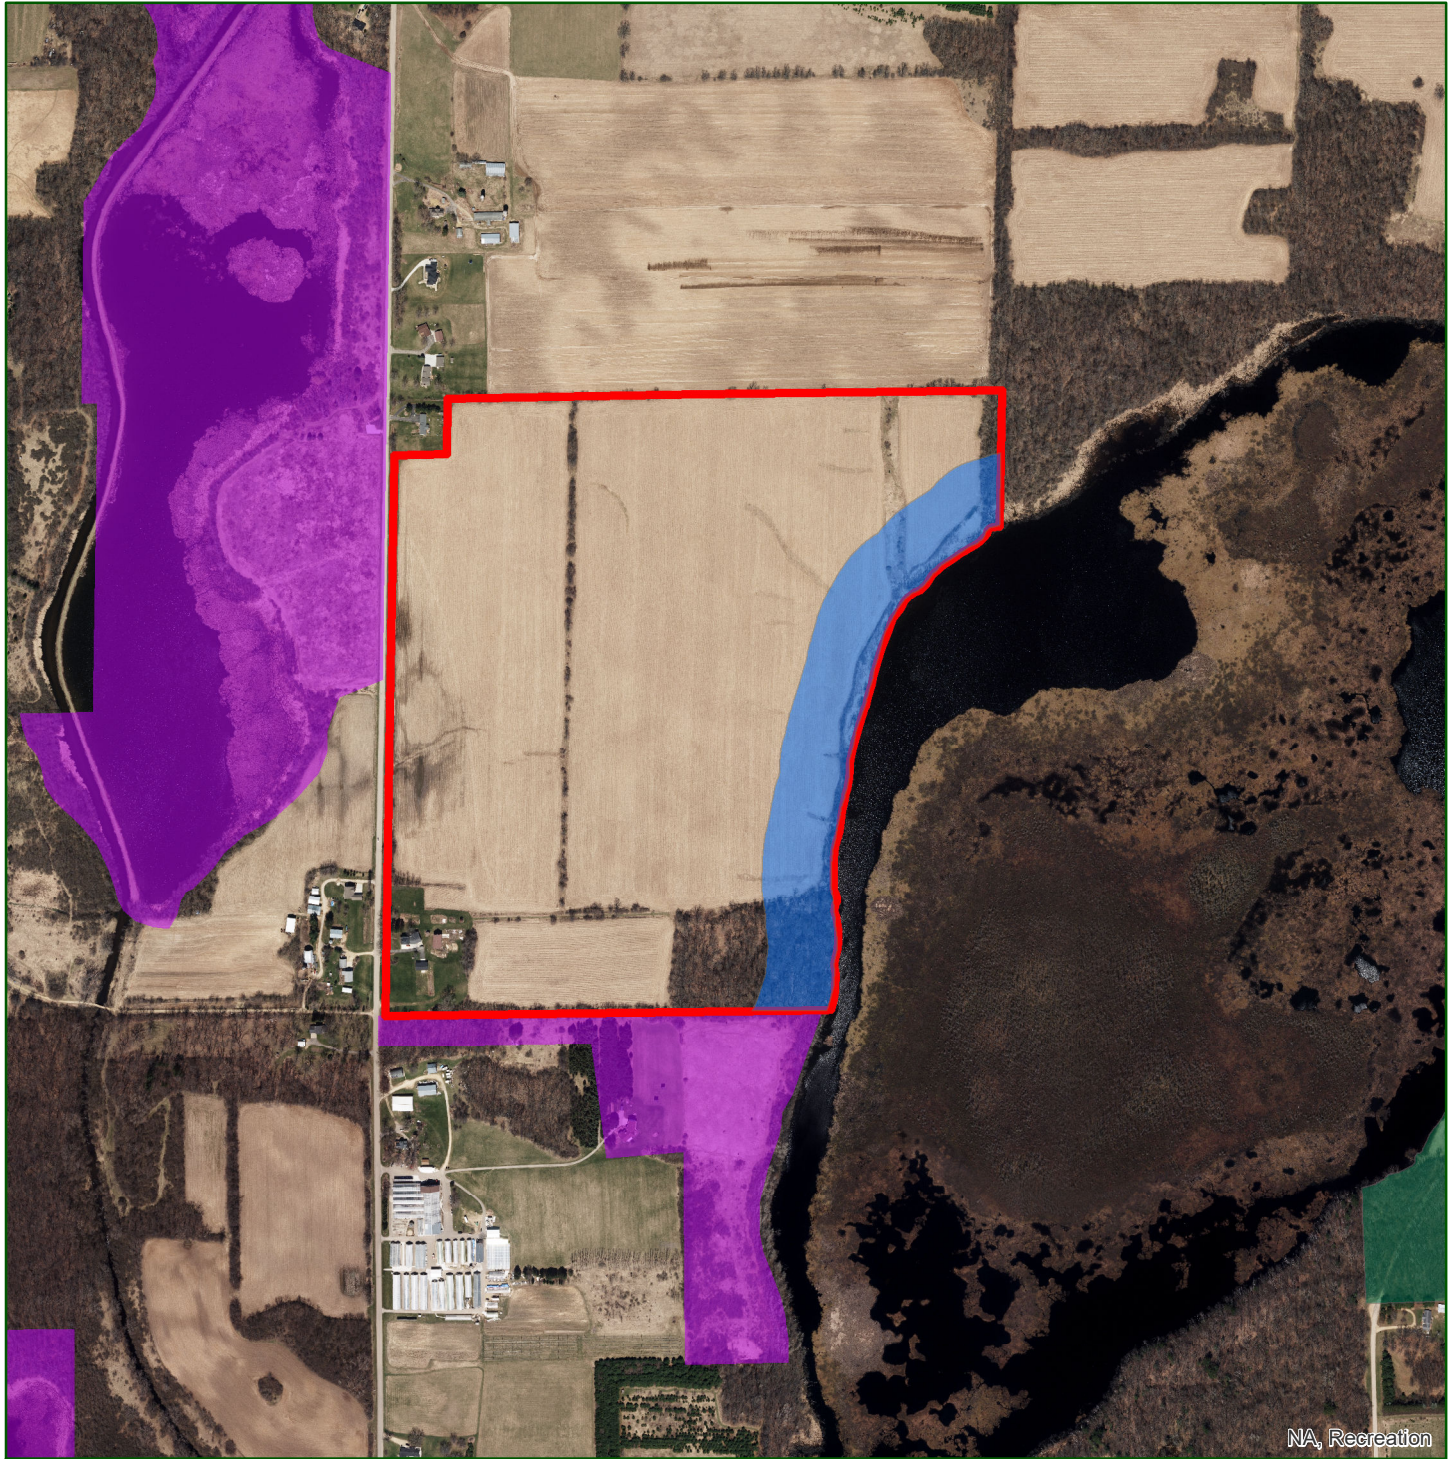

Heacox Proposed Easement - Closeup

-  300 Foot Buffer Zone
-  Heacox Conservation Easement
-  Groundswell/Dunn Easements
-  DNR Protected Lands

Kvammen closeup.mxd

GROUNDSWELL
CONSERVANCY