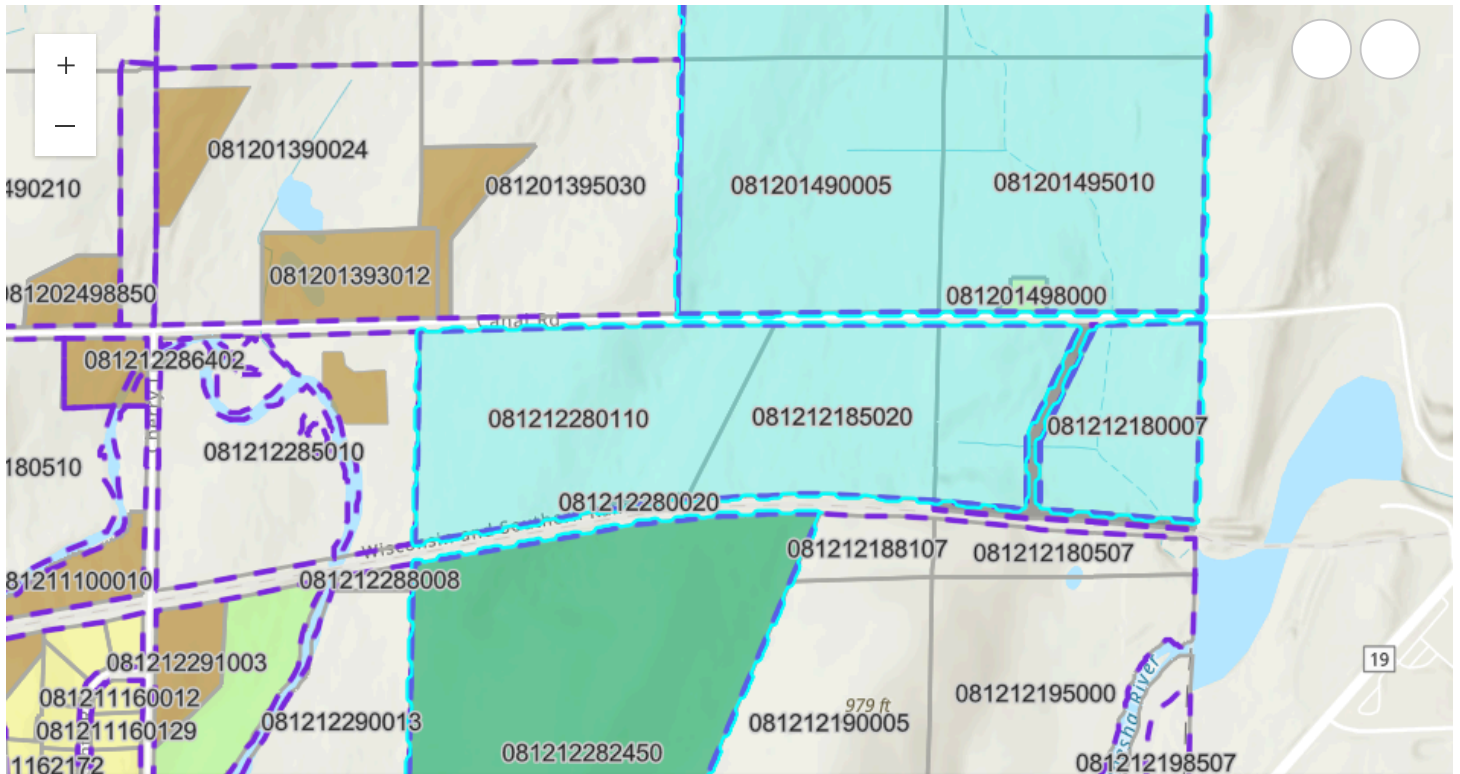

**DRAFT: FOR DISCUSSION PURPOSES ONLY**

Print

Applicant: Ed Straubhaar

Esri, NASA, NGA, USGS, FEMA | Esri Community Maps Contributors, County of Dane, Esri, TomTom, Garmin, SafeGrap... Powered by Esri

Parcel Number	Acres	Owner	CSM
081201485002	40.81	KRAUSE REV TR, JAMES H & KRAUSE REV TR, RANDALL J & TINA M	
081201495010	38.84	KRAUSE REV TR, JAMES H & KRAUSE REV TR, RANDALL J & TINA M	
081201498000	0.78	ELI BAUER & CHELSEY BAUER	11653
081212185020	21.03	EDUARD H STRAUBHAAR	
081212280020	0.25	EDUARD H STRAUBHAAR	
081212280110	34.64	VAN HOLTENS INC	
081201480007	40.6	KRAUSE REV TR, JAMES H & KRAUSE REV TR, RANDALL J & TINA M	
081201490005	39.52	KRAUSE REV TR, JAMES H & KRAUSE REV TR, RANDALL J & TINA M	
081212180007	27.55	EDUARD H STRAUBHAAR	
081212282450	85.86	TREK TRAILS LLC	