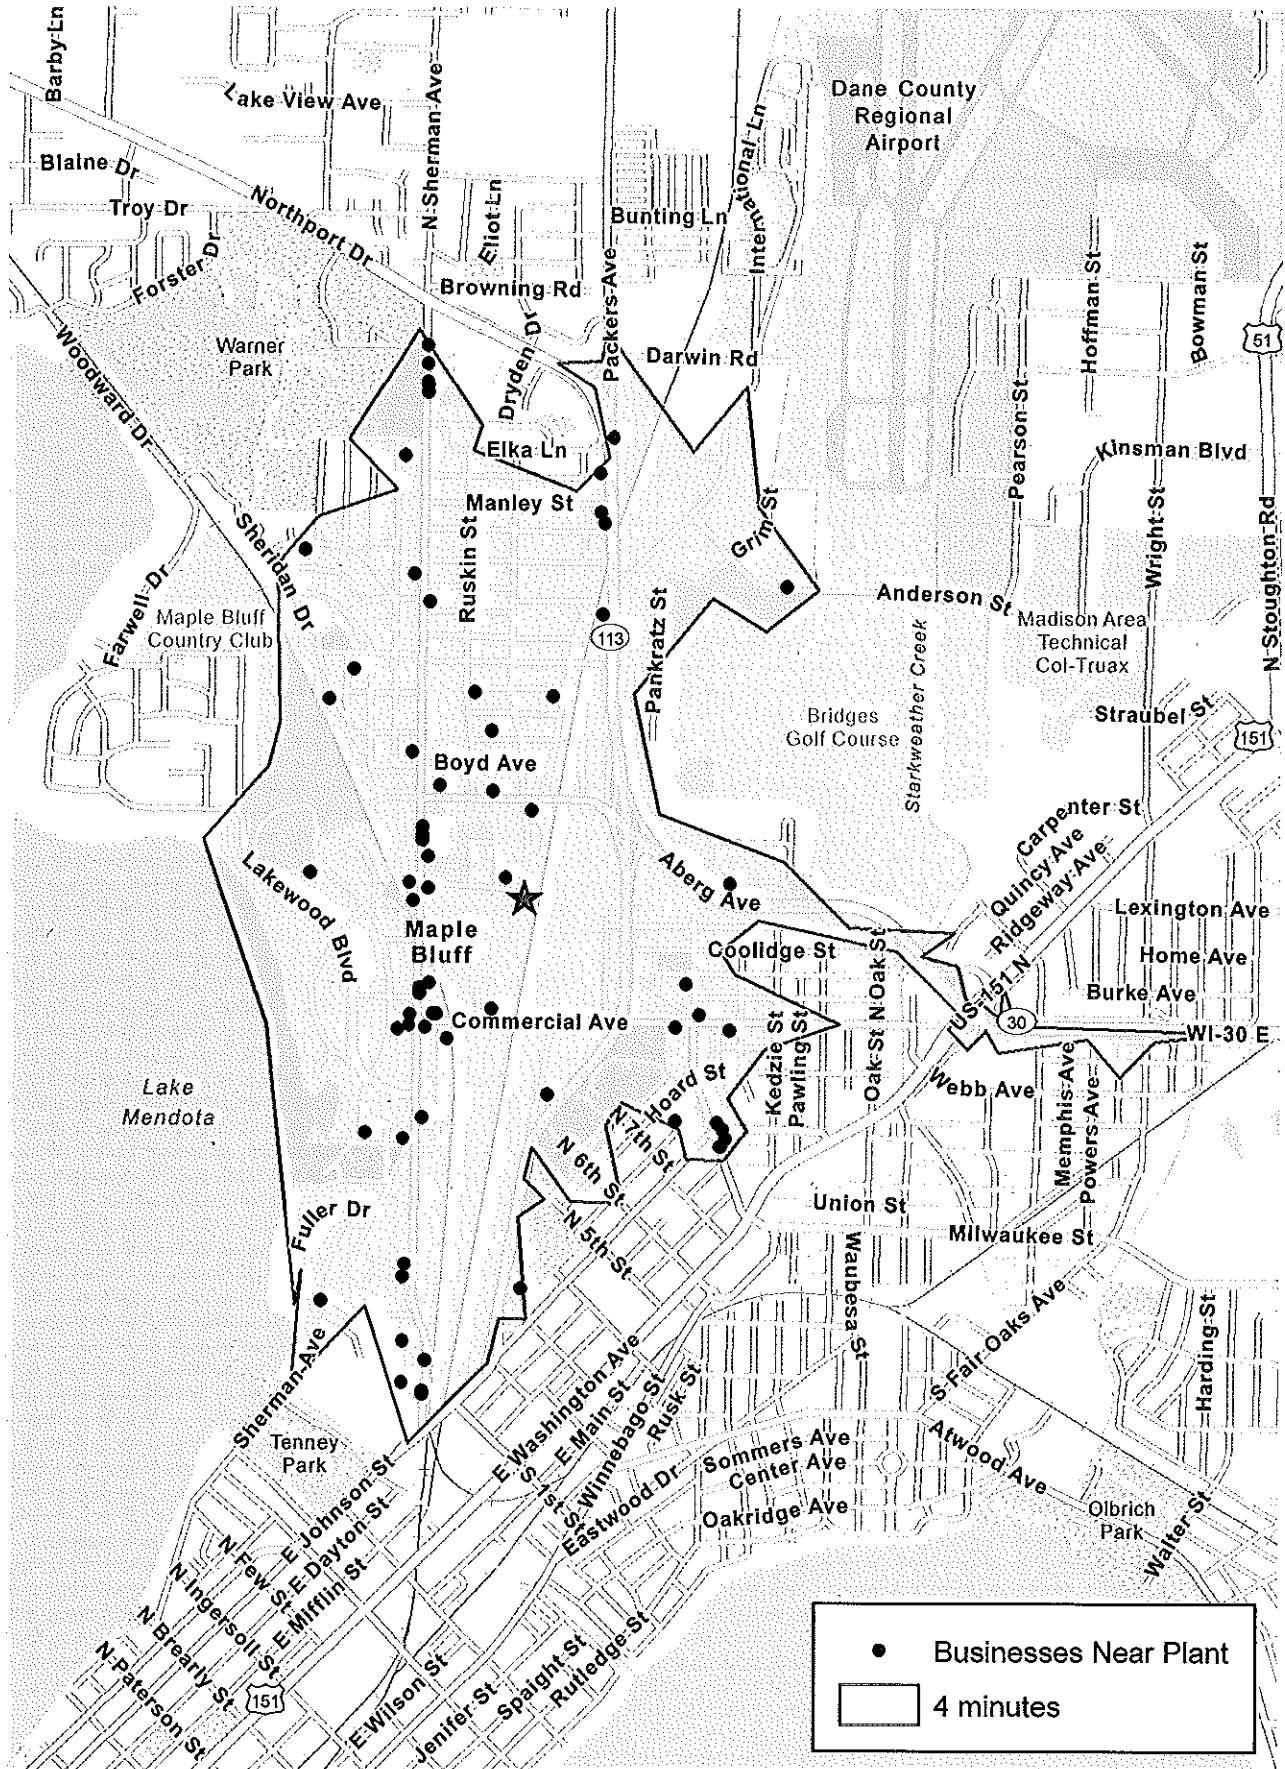

# Retail and Food/Drink Establishments Within a 4-Minute Drive of the Oscar Mayer Plant

●	Businesses Near Plant
▭	4 minutes