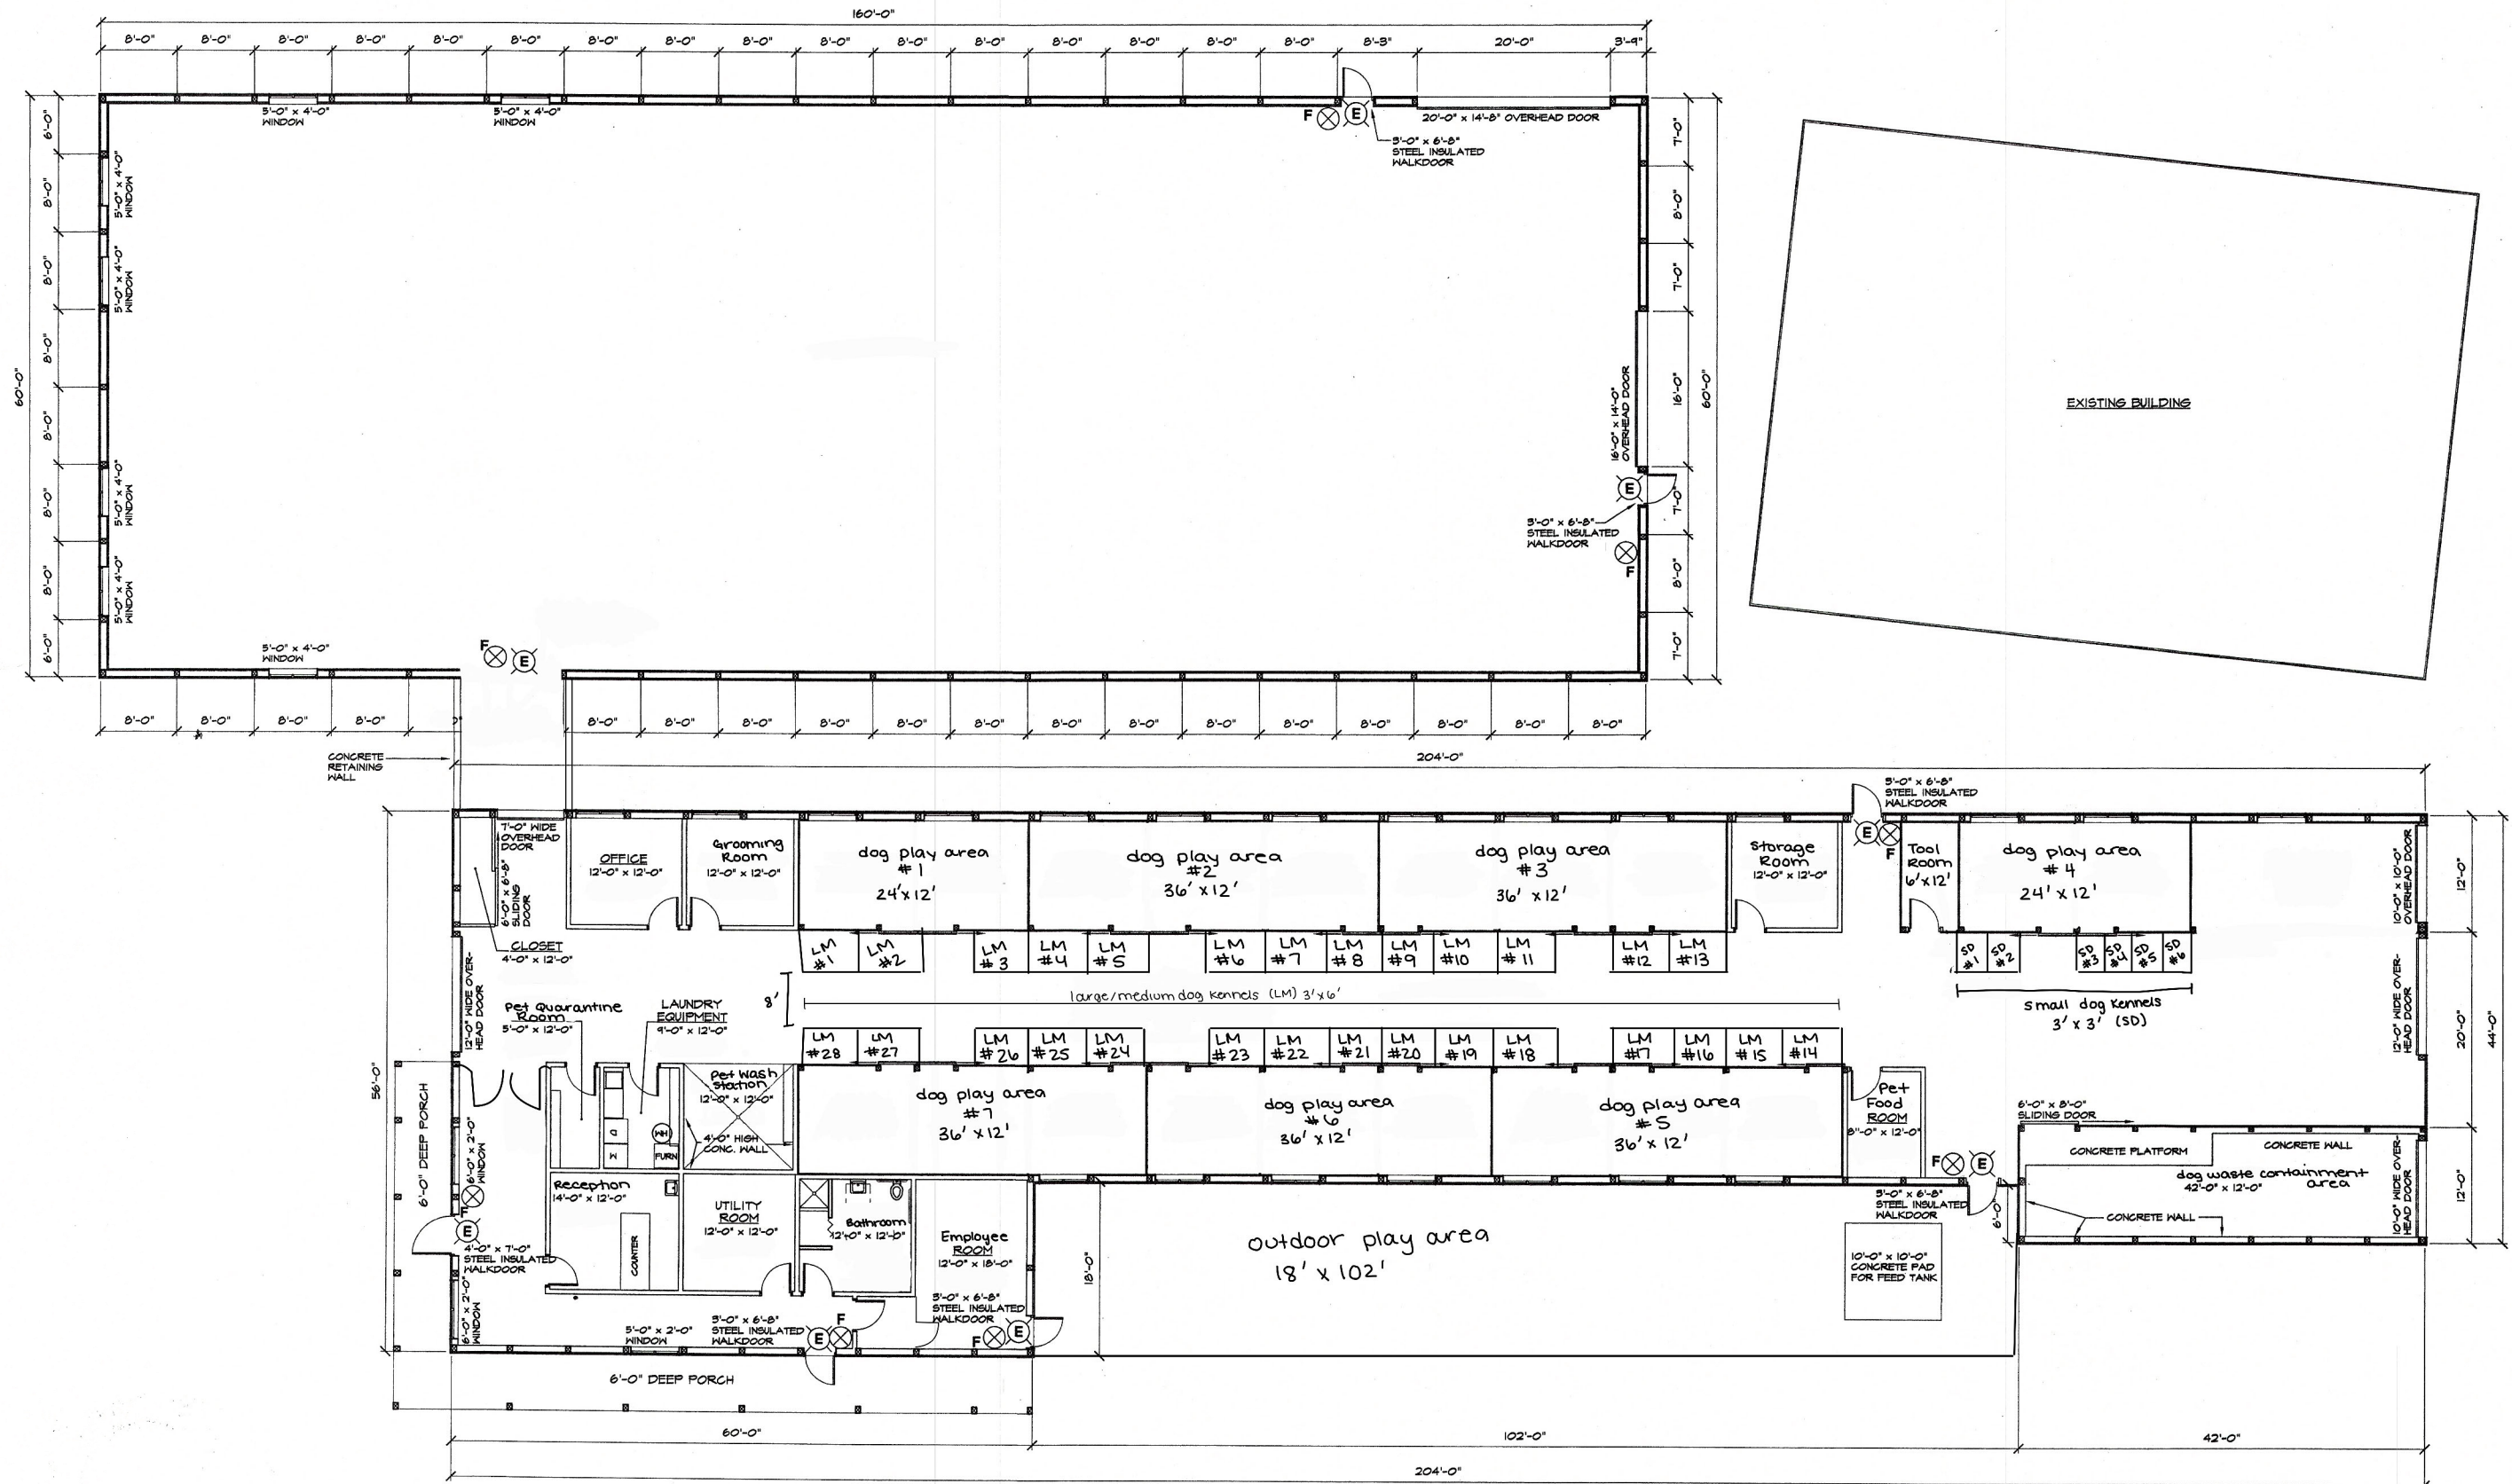

Interior Floor Plan

Note:
There is a window every 12' of all dog play areas

OVERALL FLOOR PLANS
SCALE: 1/8" = 1'-0"

REVISIONS

DATE

HAHN BUILDING CO., L.L.C.
4685 MCKINLEY ROAD
HARTFORD, WI 53027
(262) 673-4845

PROJECT: NEW BUILDINGS
OWNER: LA FLEUR STABLES

DRAWN BY:
GAVIN DORSCH
CHECKED:

DATE DRAWN
SEPT. 27, 2001

SCALE:
AS SHOWN

A1
SHEET OF