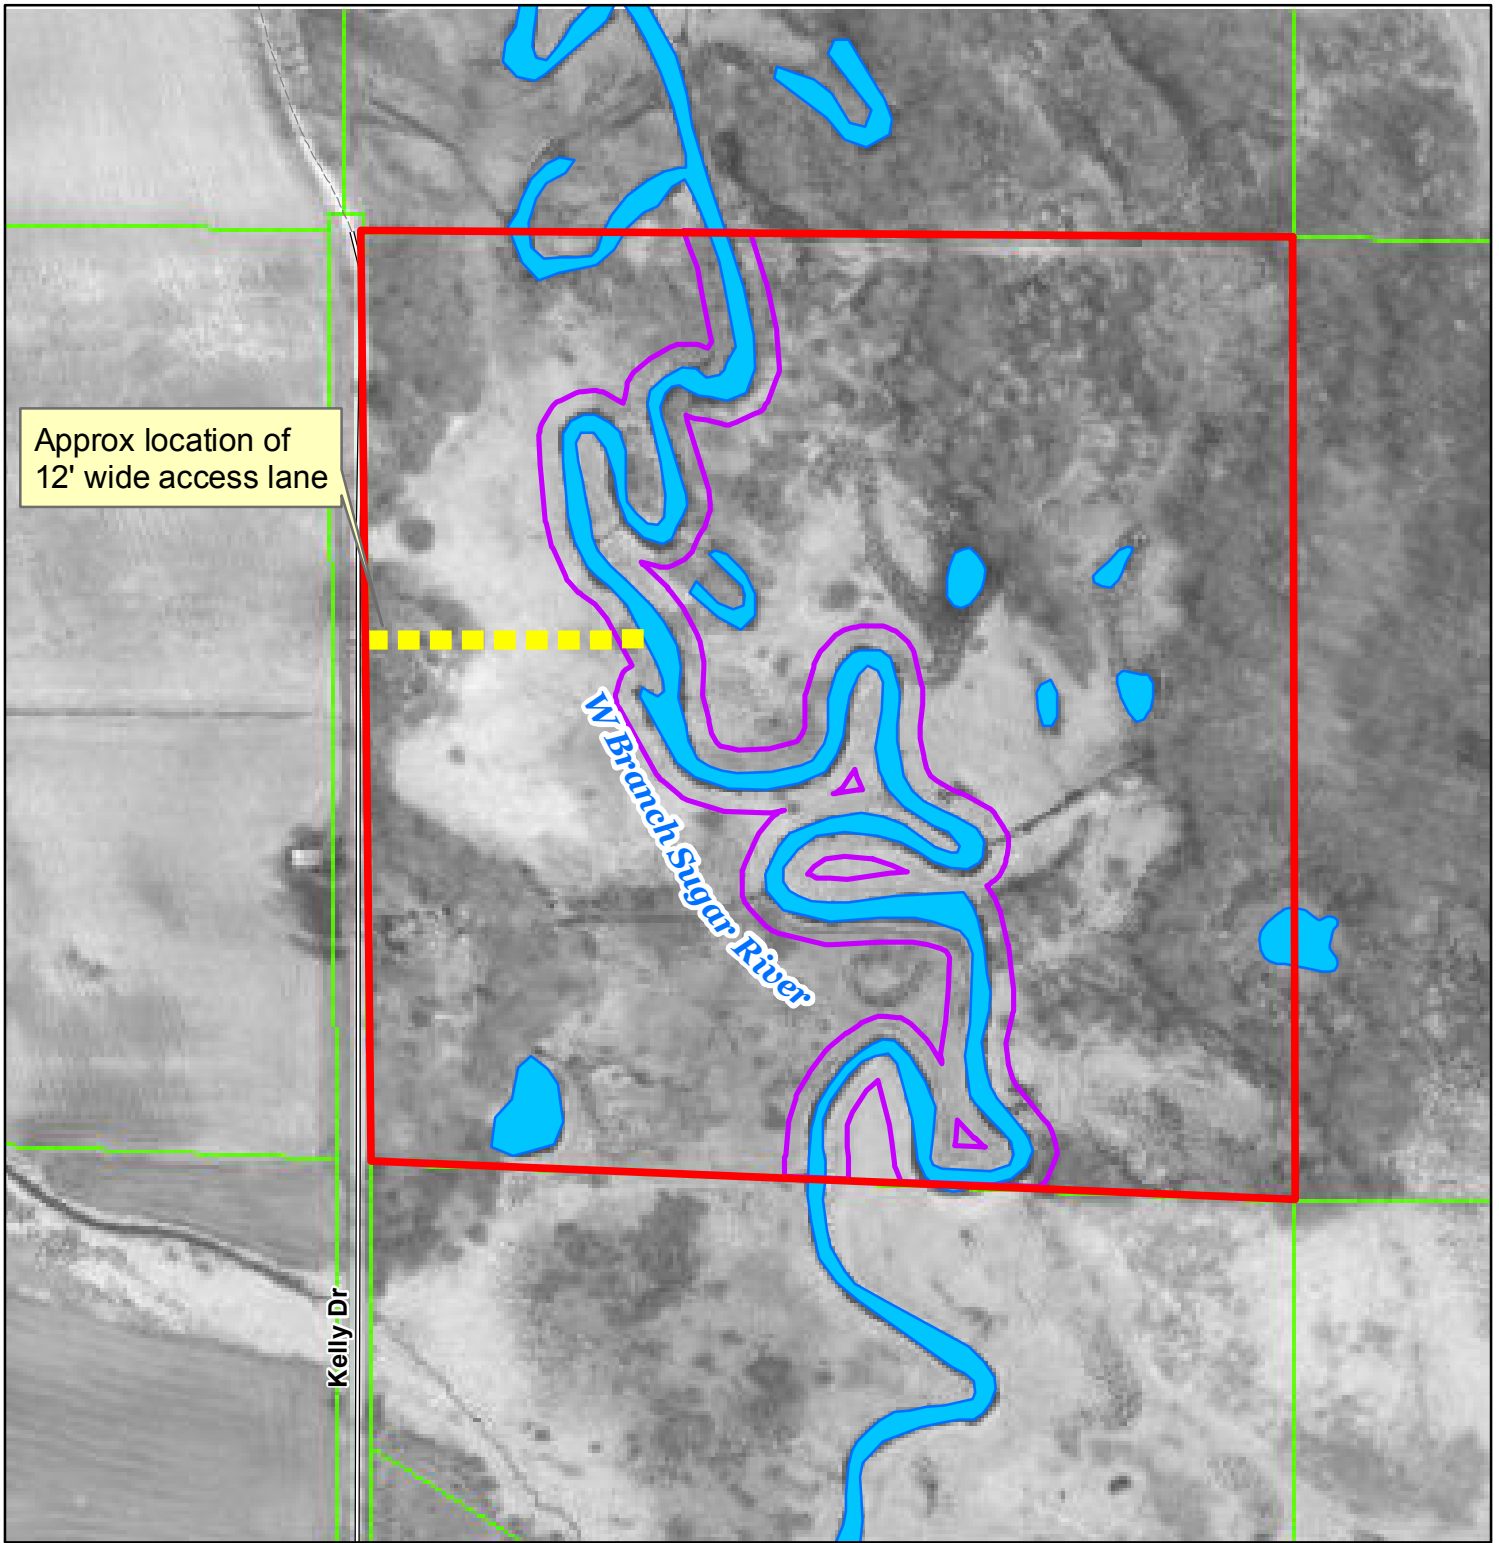

Brown Property Streambank Easement
594 Kelly Dr
Belleville, WI 53508
T.5N. R.8E. Sec 20, Town of Montrose, Dane County

Legend

-  Brown Property
-  Proposed 33' Wide Streambank Easement - 5 Acres
-  Tax Parcels