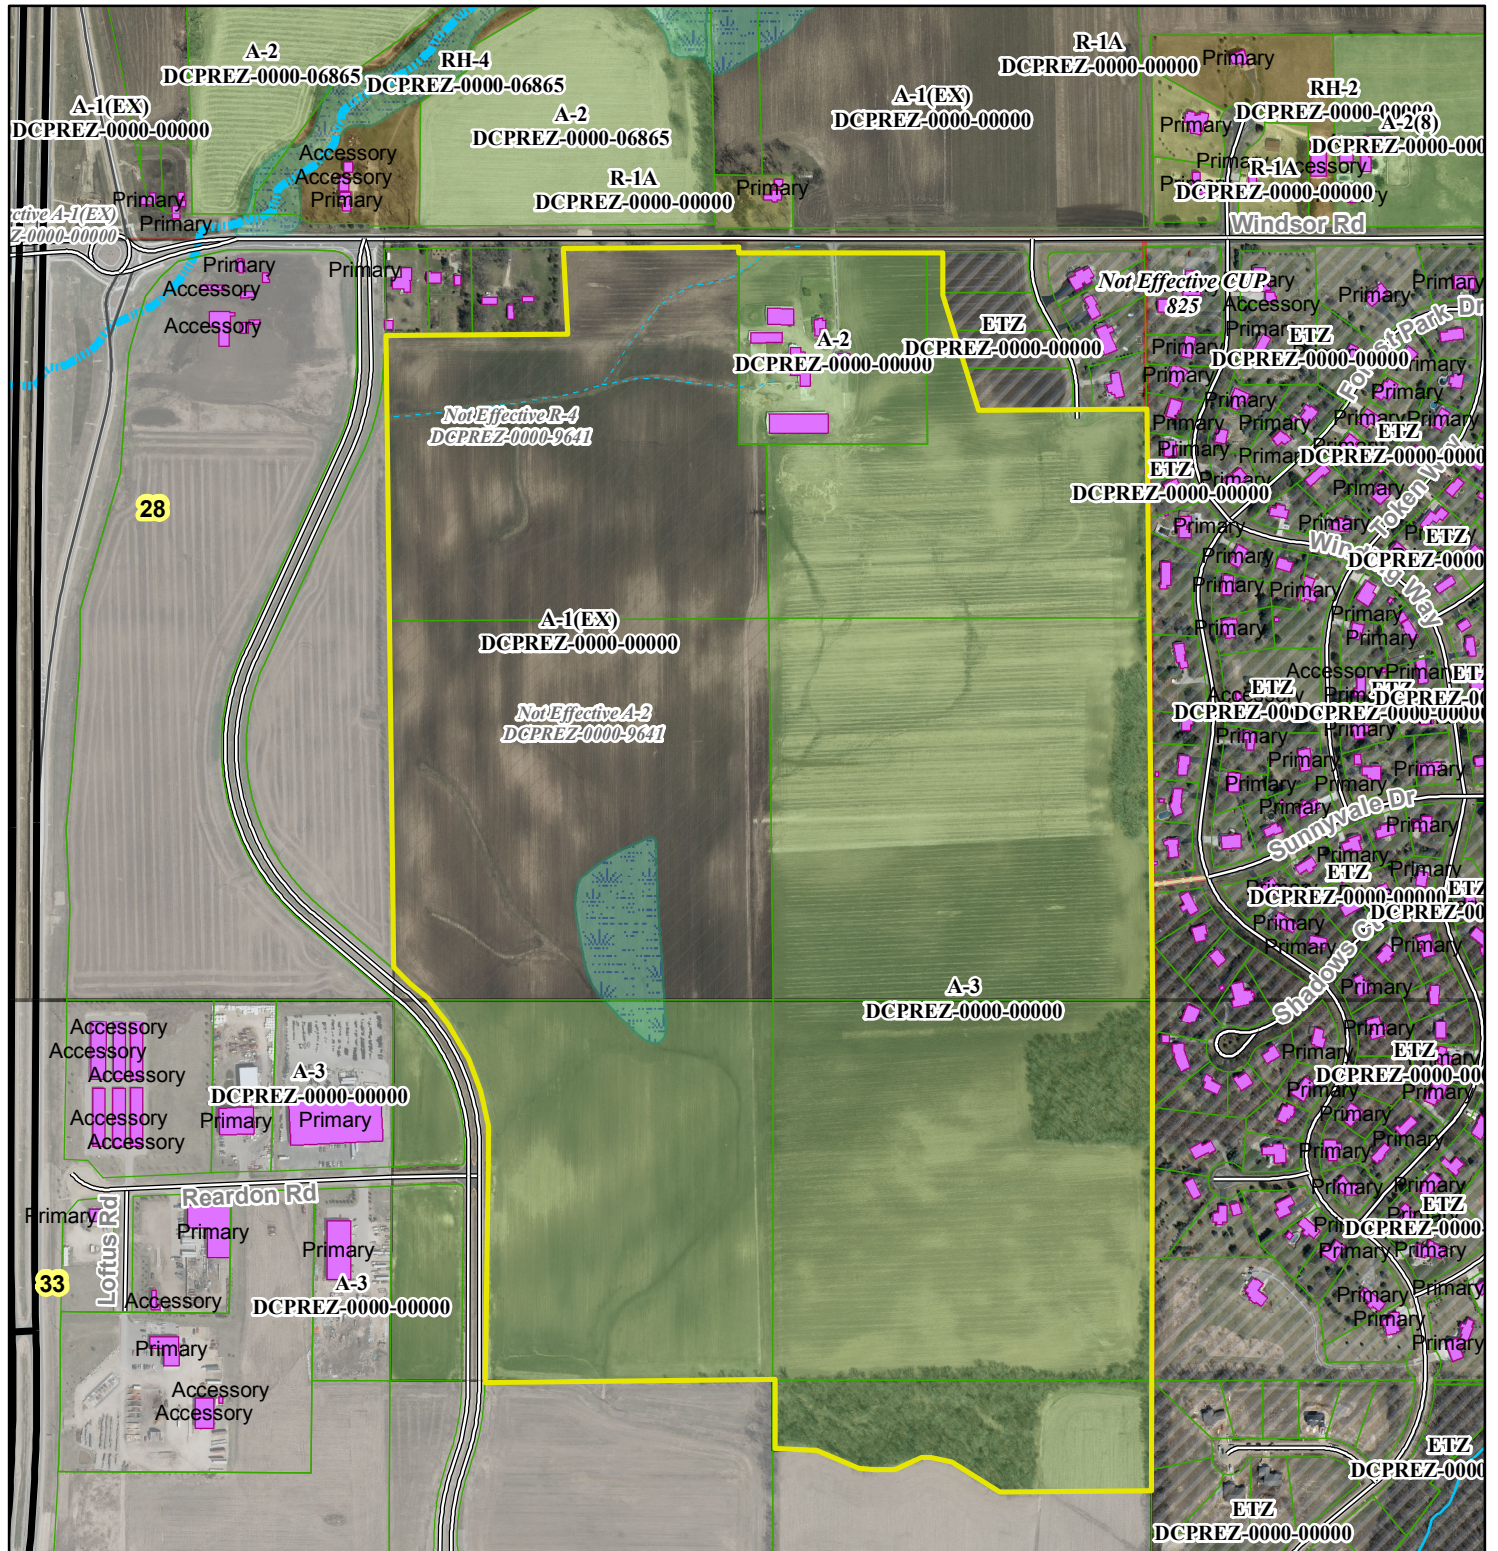

BEAR TREE FARMS - Preliminary Plat

Town of Windsor, Section 28/33

Plat consists of 368 residential lots, with 7 outlots, 227 acres.

Rezone #10754 approved by ZLR on 11.25.14 and lots will be served by public sewer and water.

--- Intermittent stream