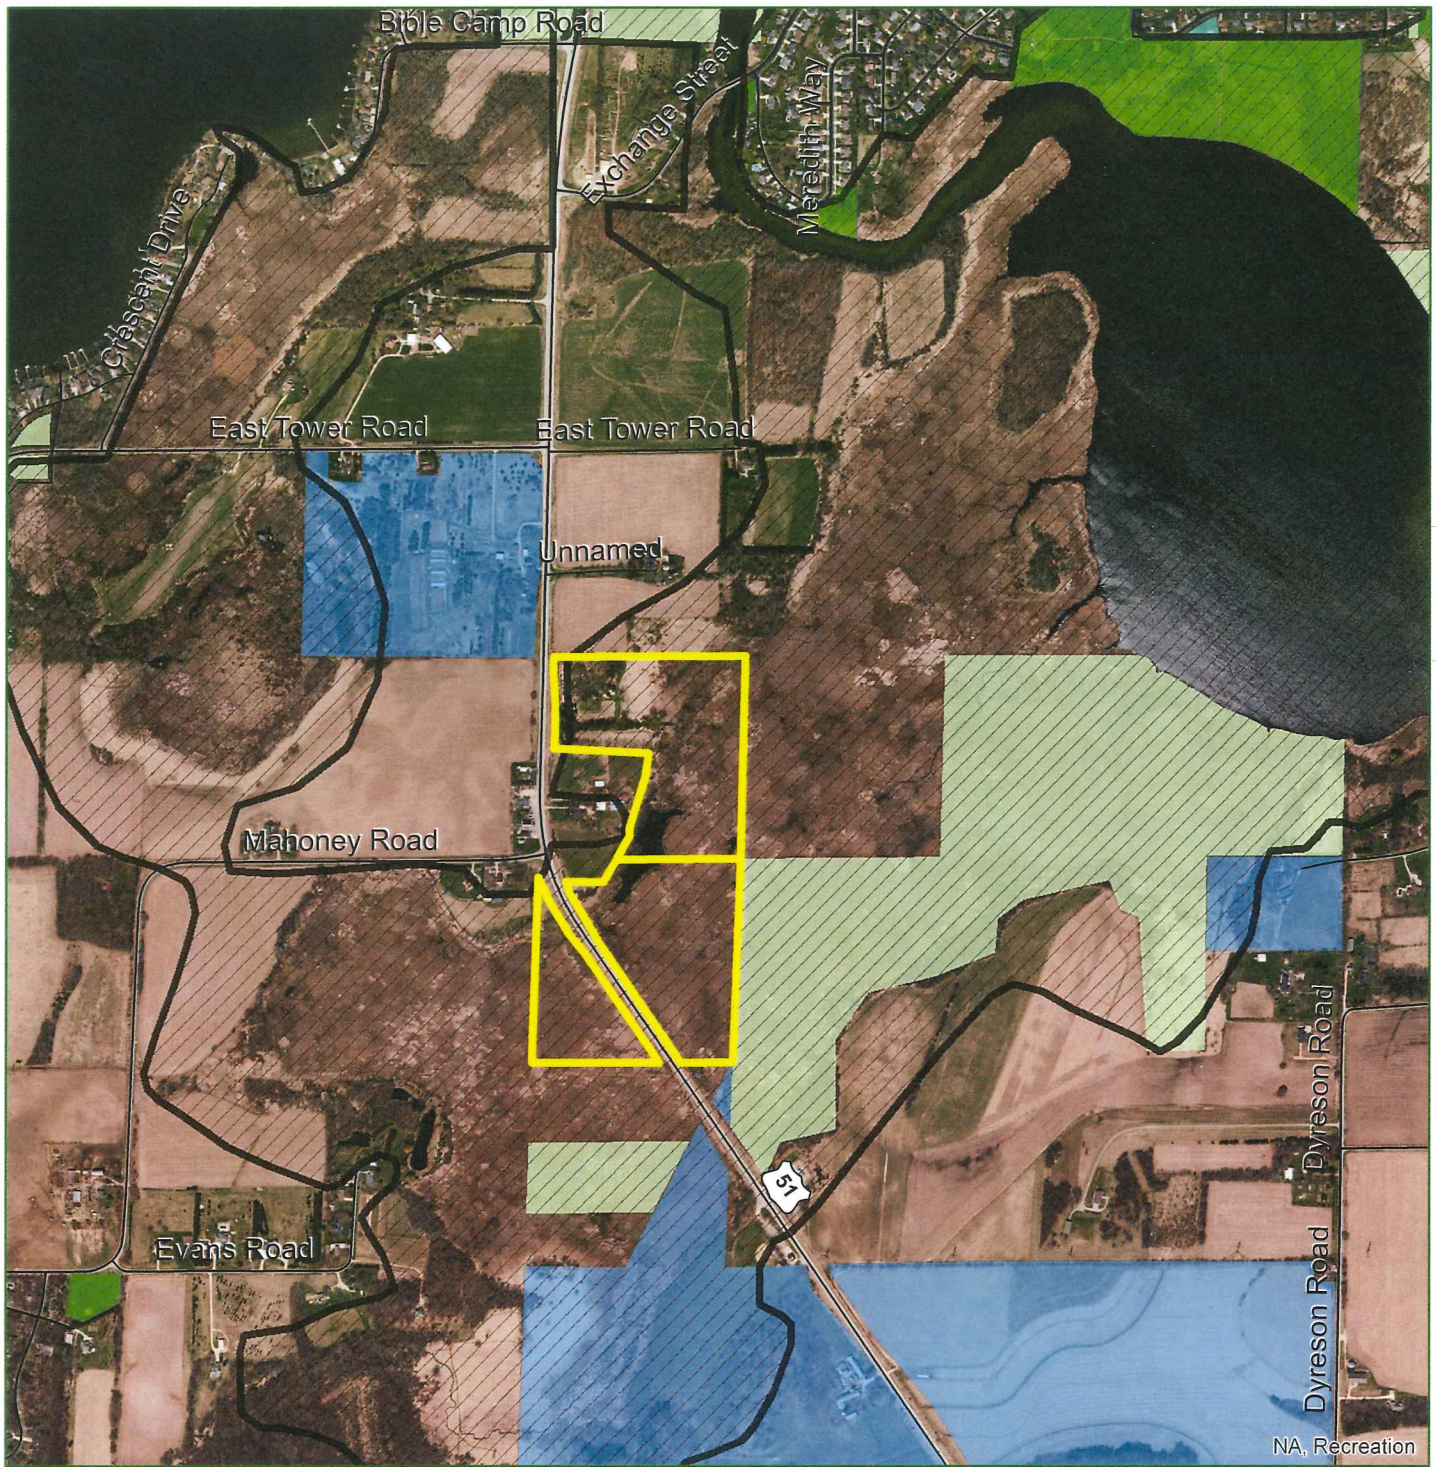

# Proposed Brost Addition to Lower Mud Lake - 68.85 acres

- Brost Addition to Lower Mud Lake NRA
- Groundswell Conservation Easements
- Lower Mud Lake NRA Boundary
- Park
- Natural Area
- Other Public Lands