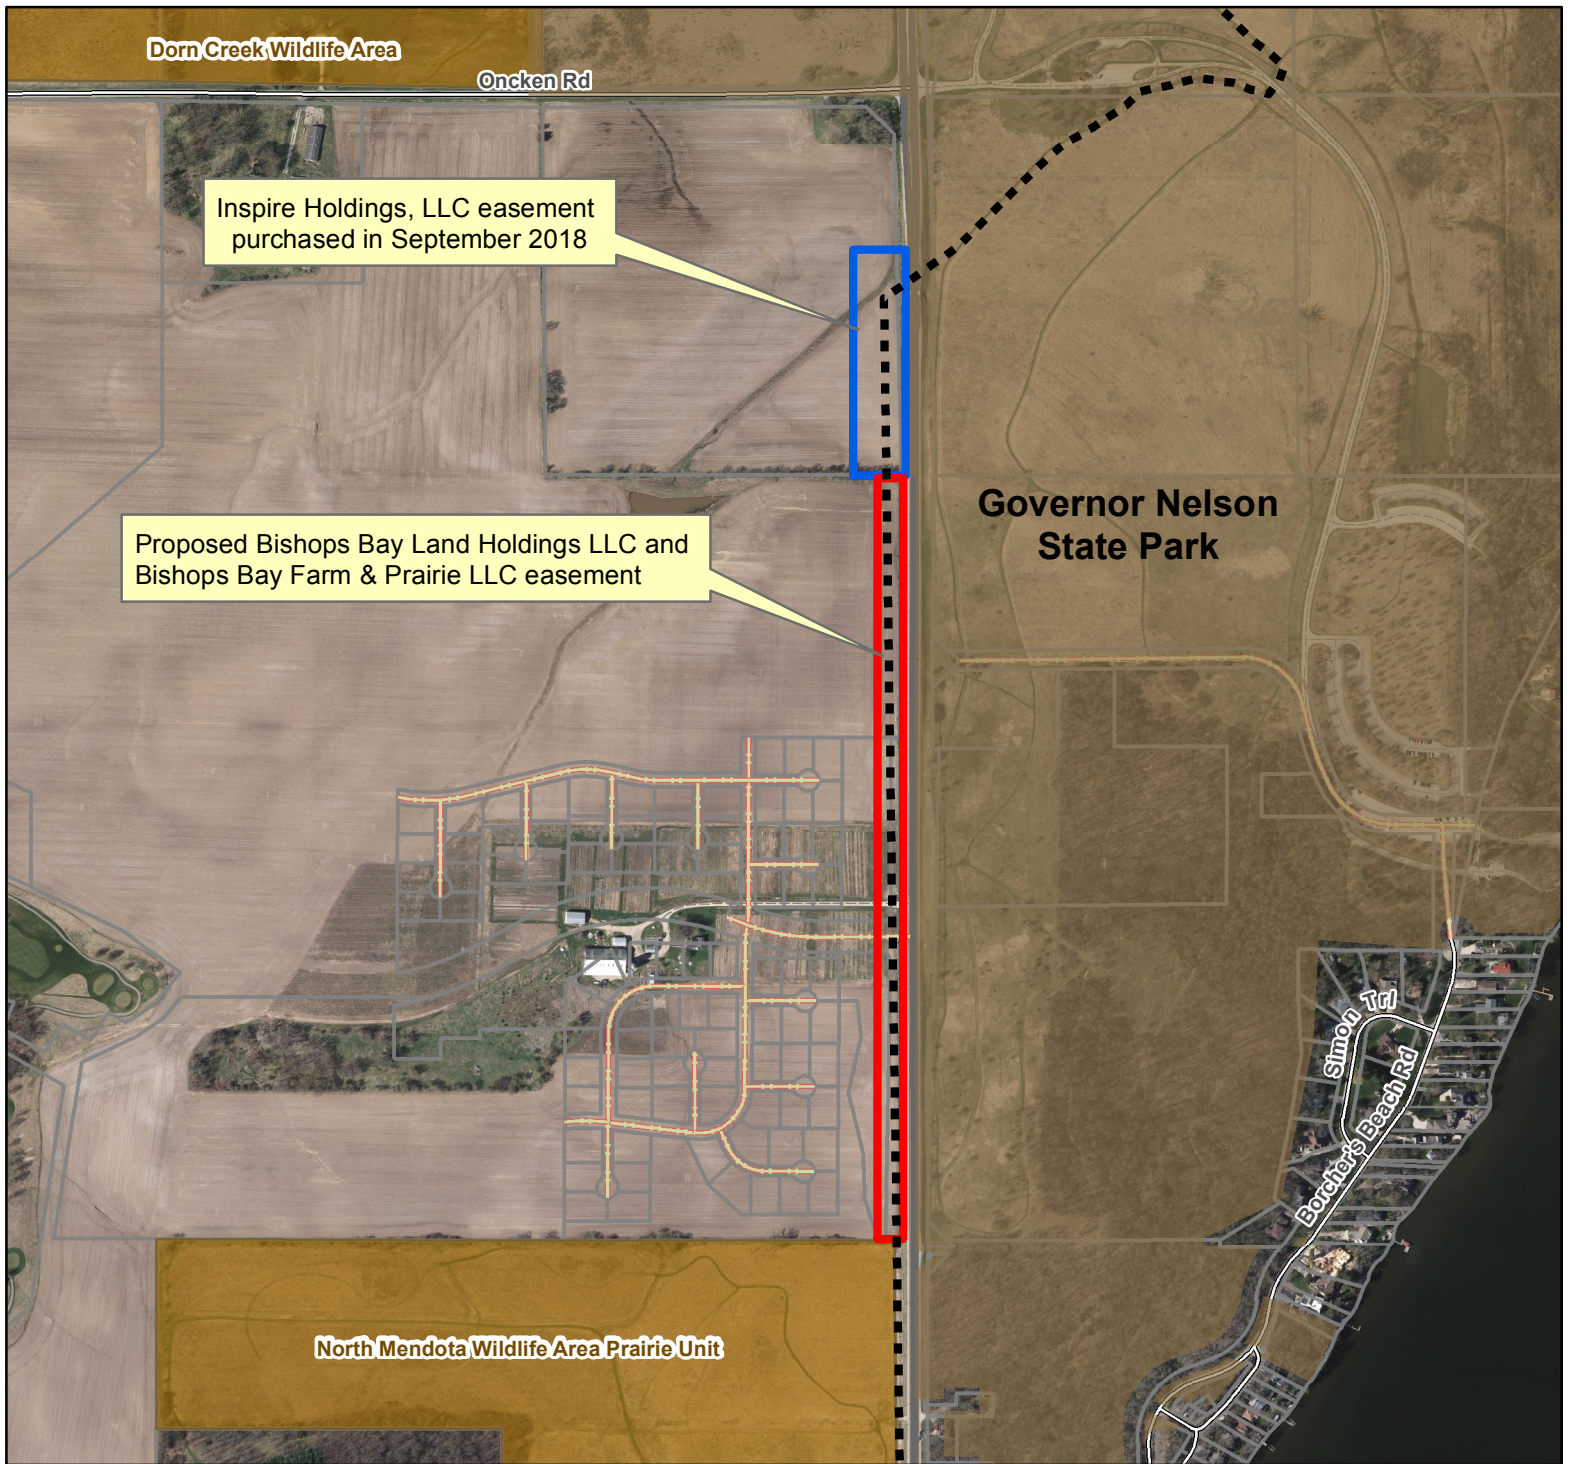

**Bishops Bay Land Holdings LLC and Bishops Bay Farm & Prairie LLC Easement Parcel;  
Town of Westport, North Mendota Trail; Approx. 5.8 acres**

- Proposed easement parcel purchase
- Inspire Holdings LLC easement parcel (purchased 9/2018)
- Proposed North Mendota Trail
- North Mendota Wildlife Area
- Governor Nelson State Park (WI DNR)