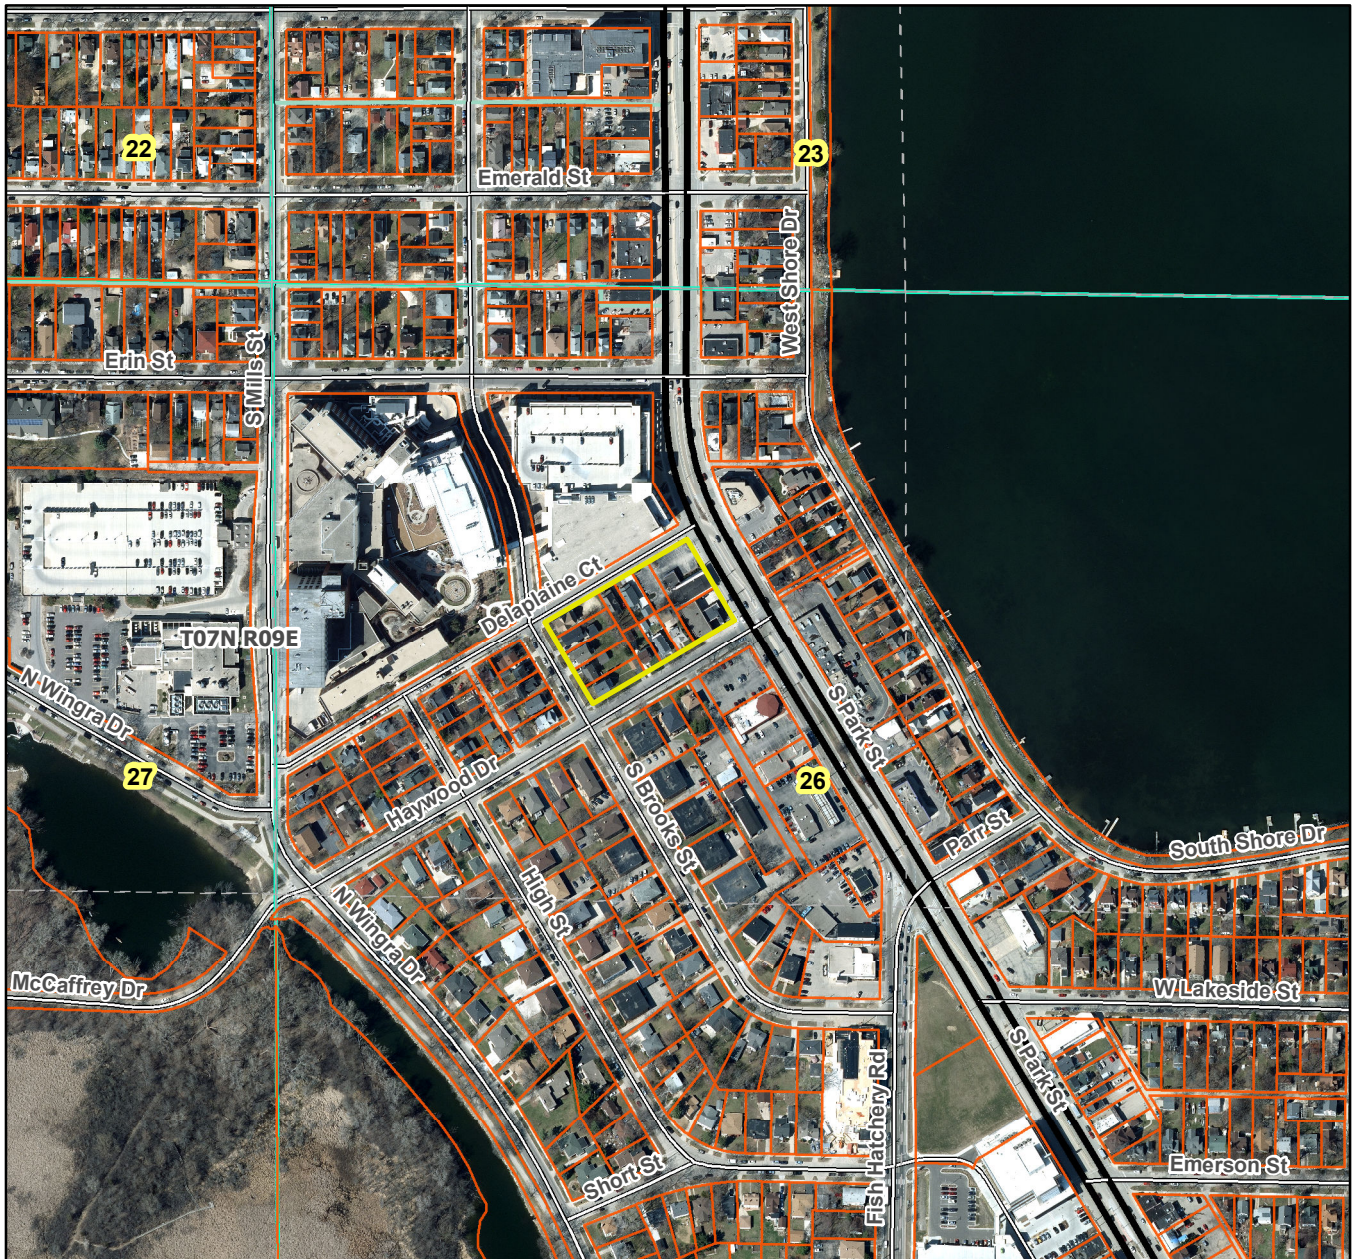

8Twenty Park City of Madison

Plat consists of 6 lots, 1.6 acres (replat)

Parks – N/A

Parkways – N/A

Expressways – N/A

Major Highways – Park St. adjacent.

Airports – Dane County Regional Airport (6 mi)

Drainage Channels – All lots are subject to public easements for drainage purposes (6' wide).