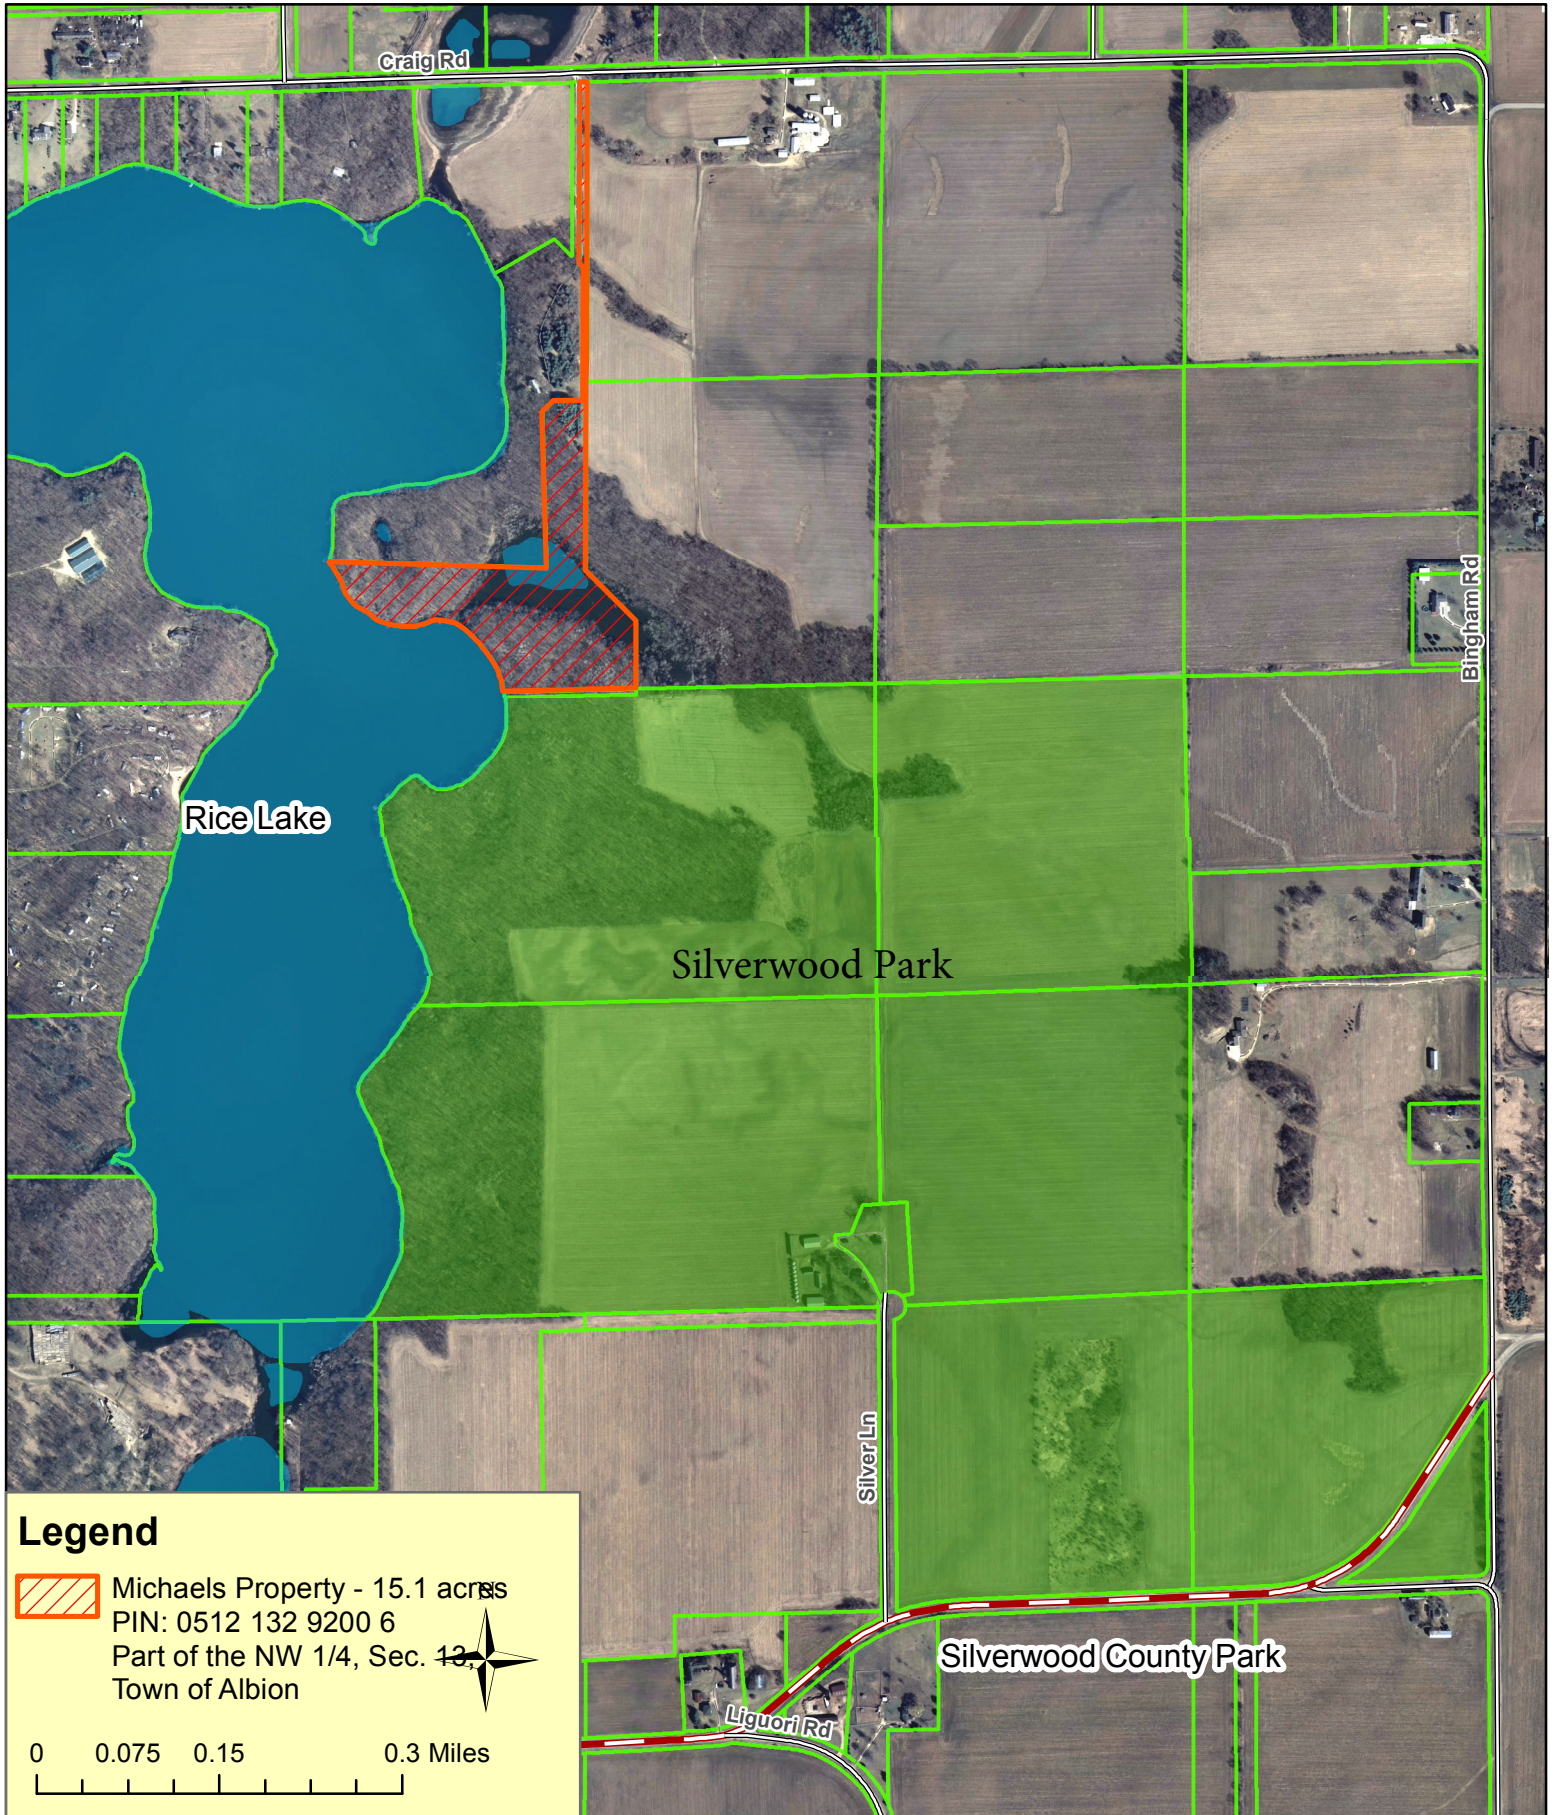

Marion Michaels Property  
Town of Albion

**Legend**

 Michaels Property - 15.1 acres  
PIN: 0512 132 9200 6  
Part of the NW 1/4, Sec. 13,  
Town of Albion

0 0.075 0.15 0.3 Miles