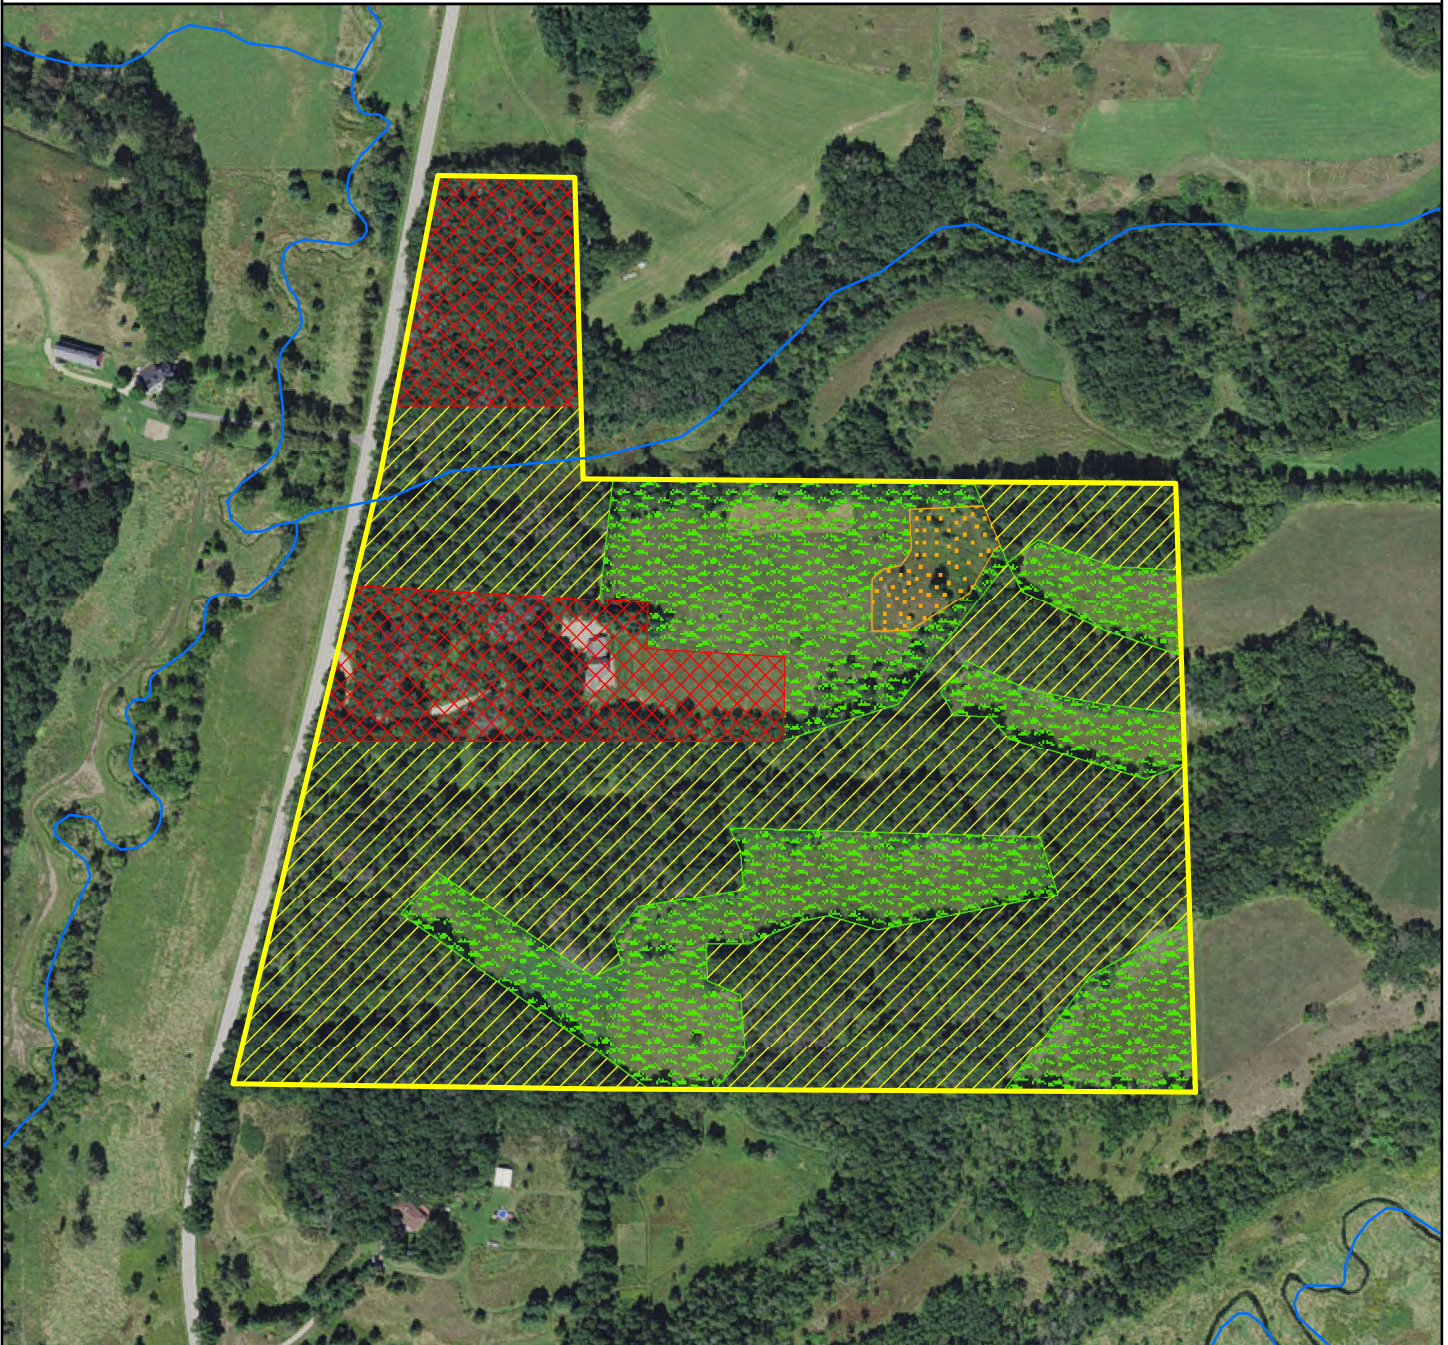

Samuel-Thomas Conservation Easement Property Zones

0 250 500 1,000
Feet

Legend

- | | |
|---|---|
|  Samuel-Thomas property boundary |  Grassland Zone, 18.1 |
|  Excluded from easement, 10.3 |  Remnant Prairie Zone, 1.1 |
|  Forest Zone, 33.9 |  Streams |

Driftless Area Land Conservancy
Created 4-2016 by KA
Data: NAIP 2015