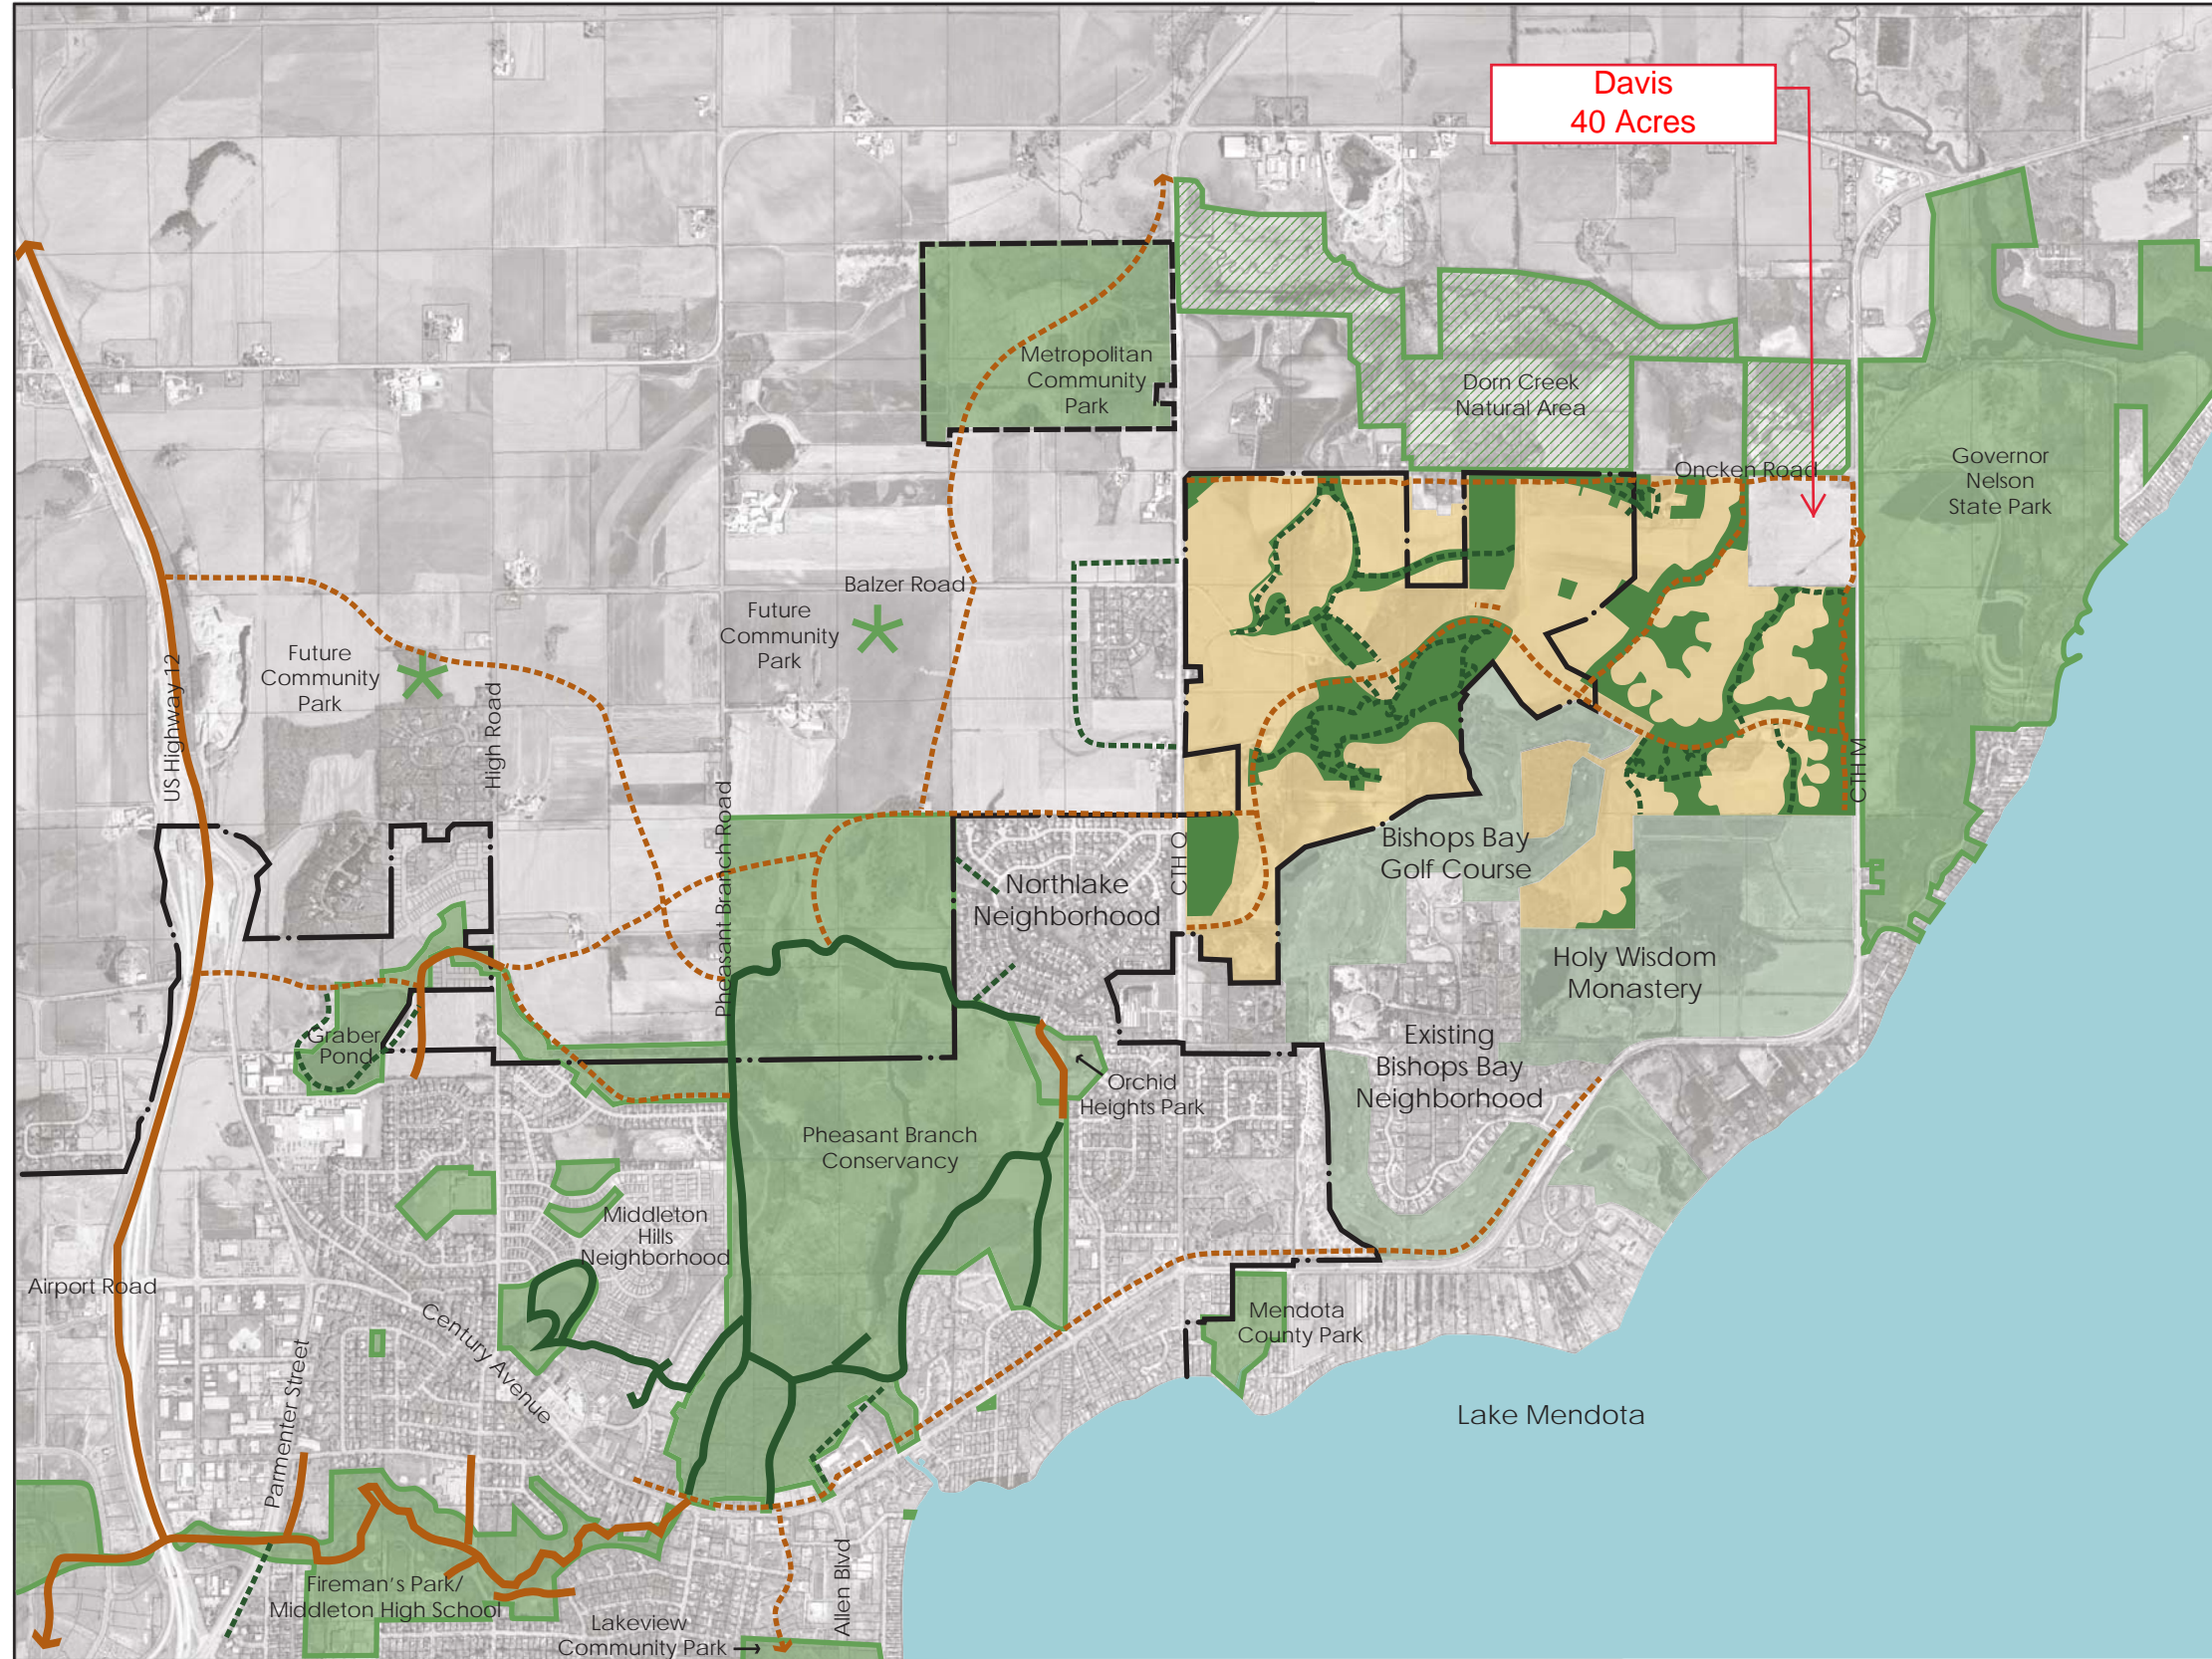

Map 5: Regional Parks & Trails

- City of Middleton Boundary (Current)
- The Community of Bishops Bay
- Planned Bishops Bay Park/Natural Area
- Existing Public Park/Conservancy
- Existing Public Natural Area
- Existing Private Park/Open Space
- Planned Public Park/Open Space
- Existing Paved Recreational Trail
- Planned Paved Recreational Trail
- Existing Unpaved Recreational Trail
- Planned Unpaved Recreational Trail

Sources: City of Middleton Bicycle & Pedestrian Plan Oct. 2009, T. Wall Properties, Vierbicher

Not to Scale

THE COMMUNITY OF
BISHOPS BAY
WHERE THE GOOD LIFE GROWS