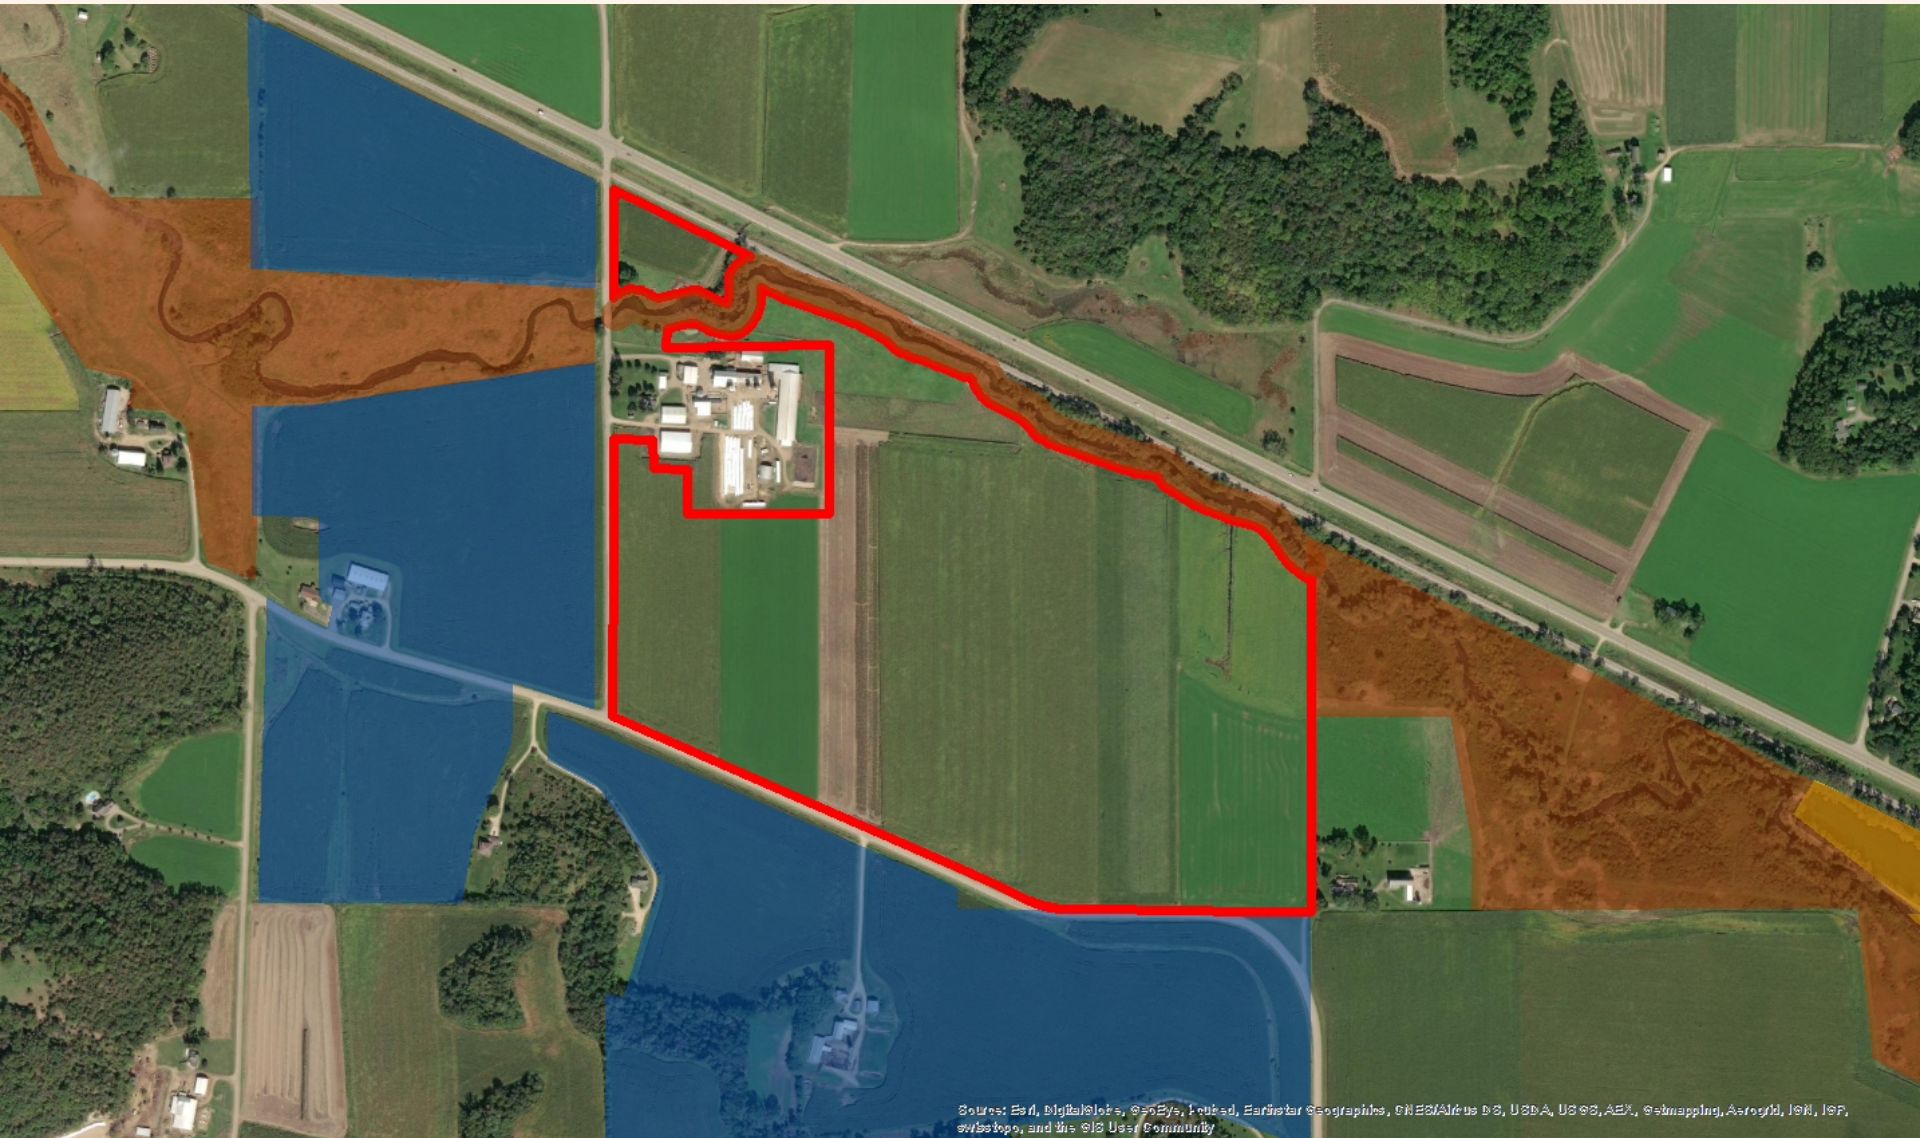

# BLACK EARTH VALLEY FARMS EASEMENT

111 ACRES

Source: Esri, DigitalGlobe, GeoEye, Earthstar Geographics, CNES/Airbus DS, USDA, USGS, AeroGRID, IGN, IGP, swisstopo, and the GIS User Community

# BLACK EARTH VALLEY FARMS EASEMENT

111 ACRES

\$478,300

44% SECURED FROM USDA

GROUNDSWELL WOULD BE RESPONSIBLE FOR  
UPHOLDING THE EASEMENT TERMS

LIMIT IMPERVIOUS SURFACE  
CONSISTENCY WITH FARM PLANS  
CREATE FUTURE LINK IN BLACK EARTH CREEK  
TRAIL