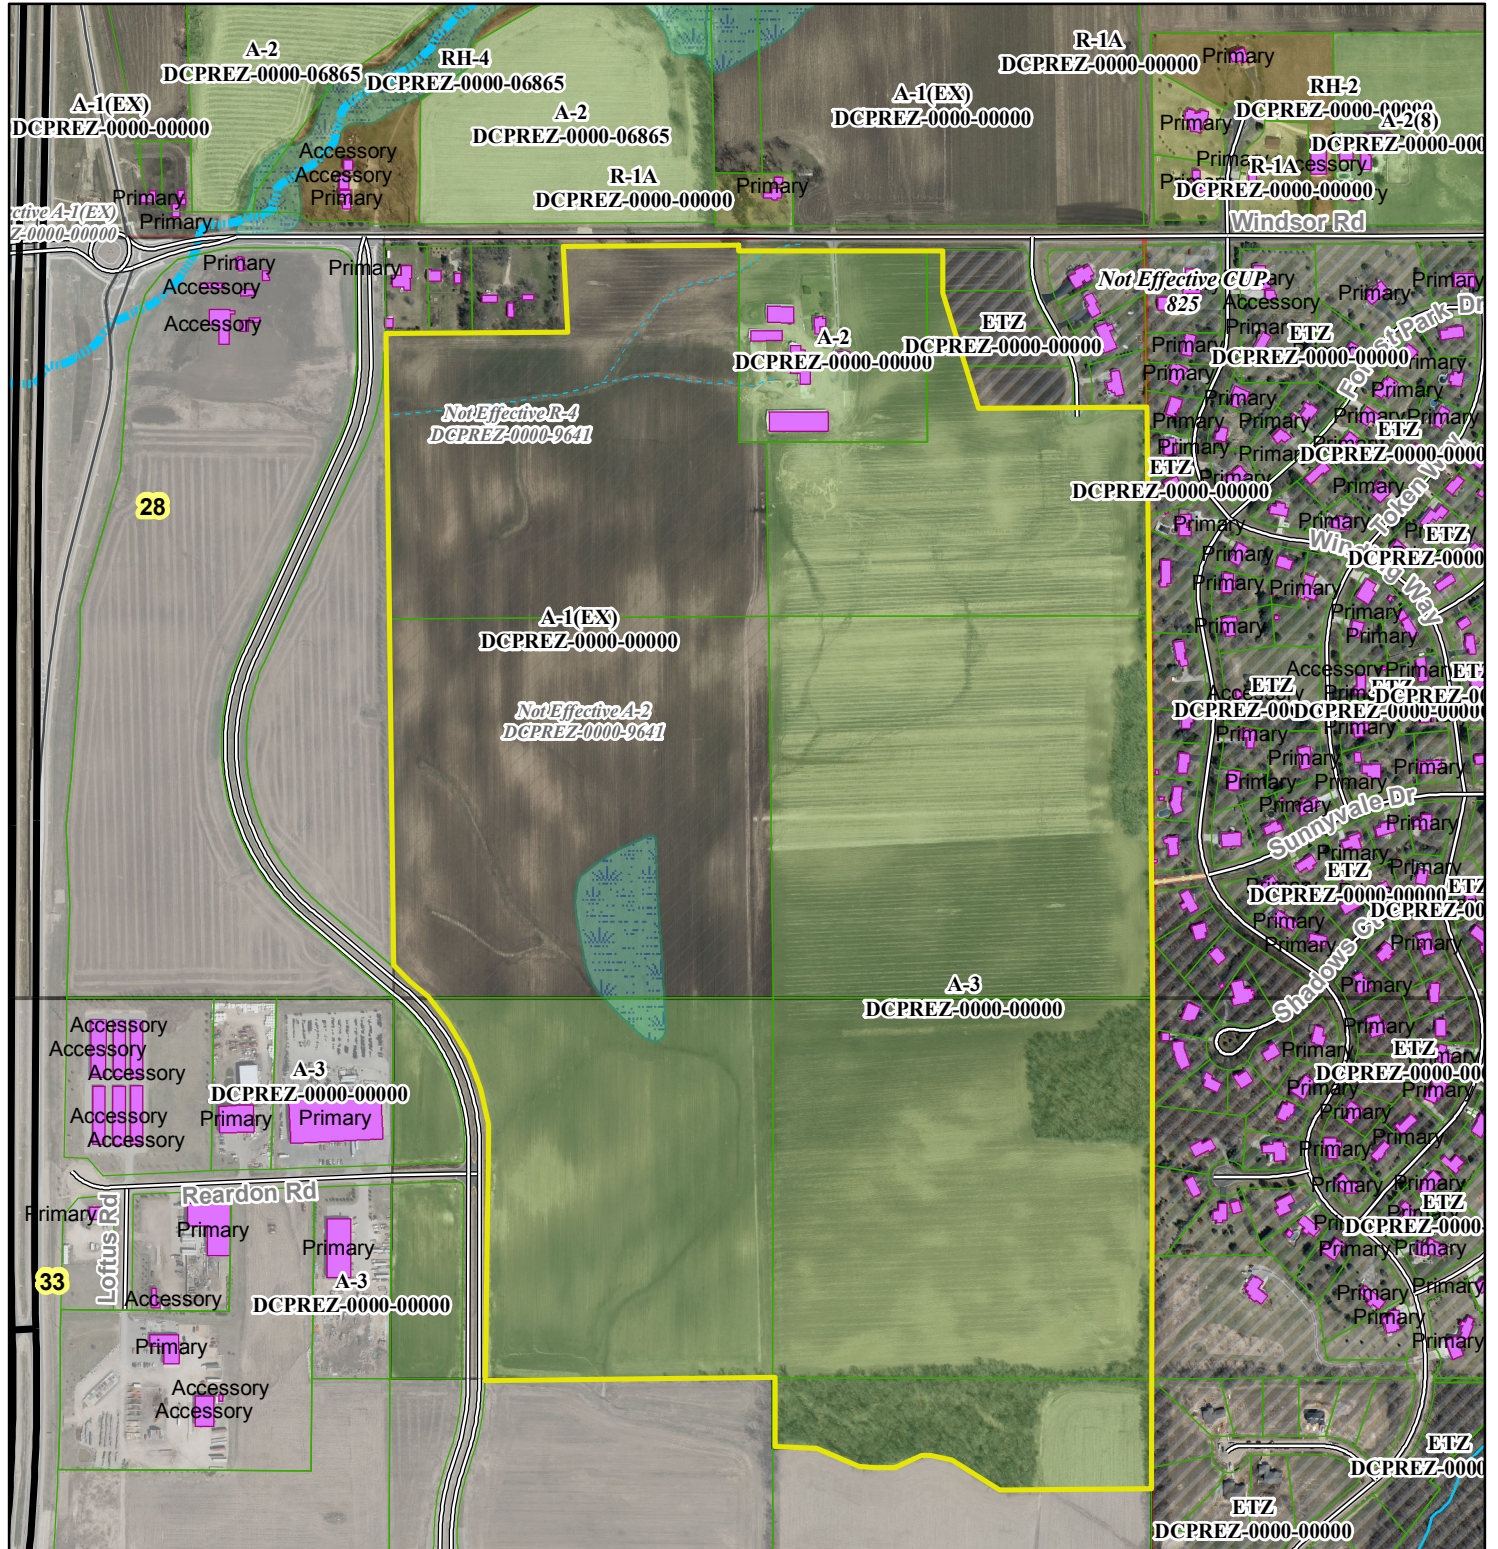

BEAR TREE FARMS - Preliminary Plat

Town of Windsor, Section 28/33

Plat consists of 368 residential lots, with 7 outlots, 227 acres.

Rezone #10754 approved by ZLR on 11.25.14 and lots will be served by public sewer and water.

----- Intermittent stream