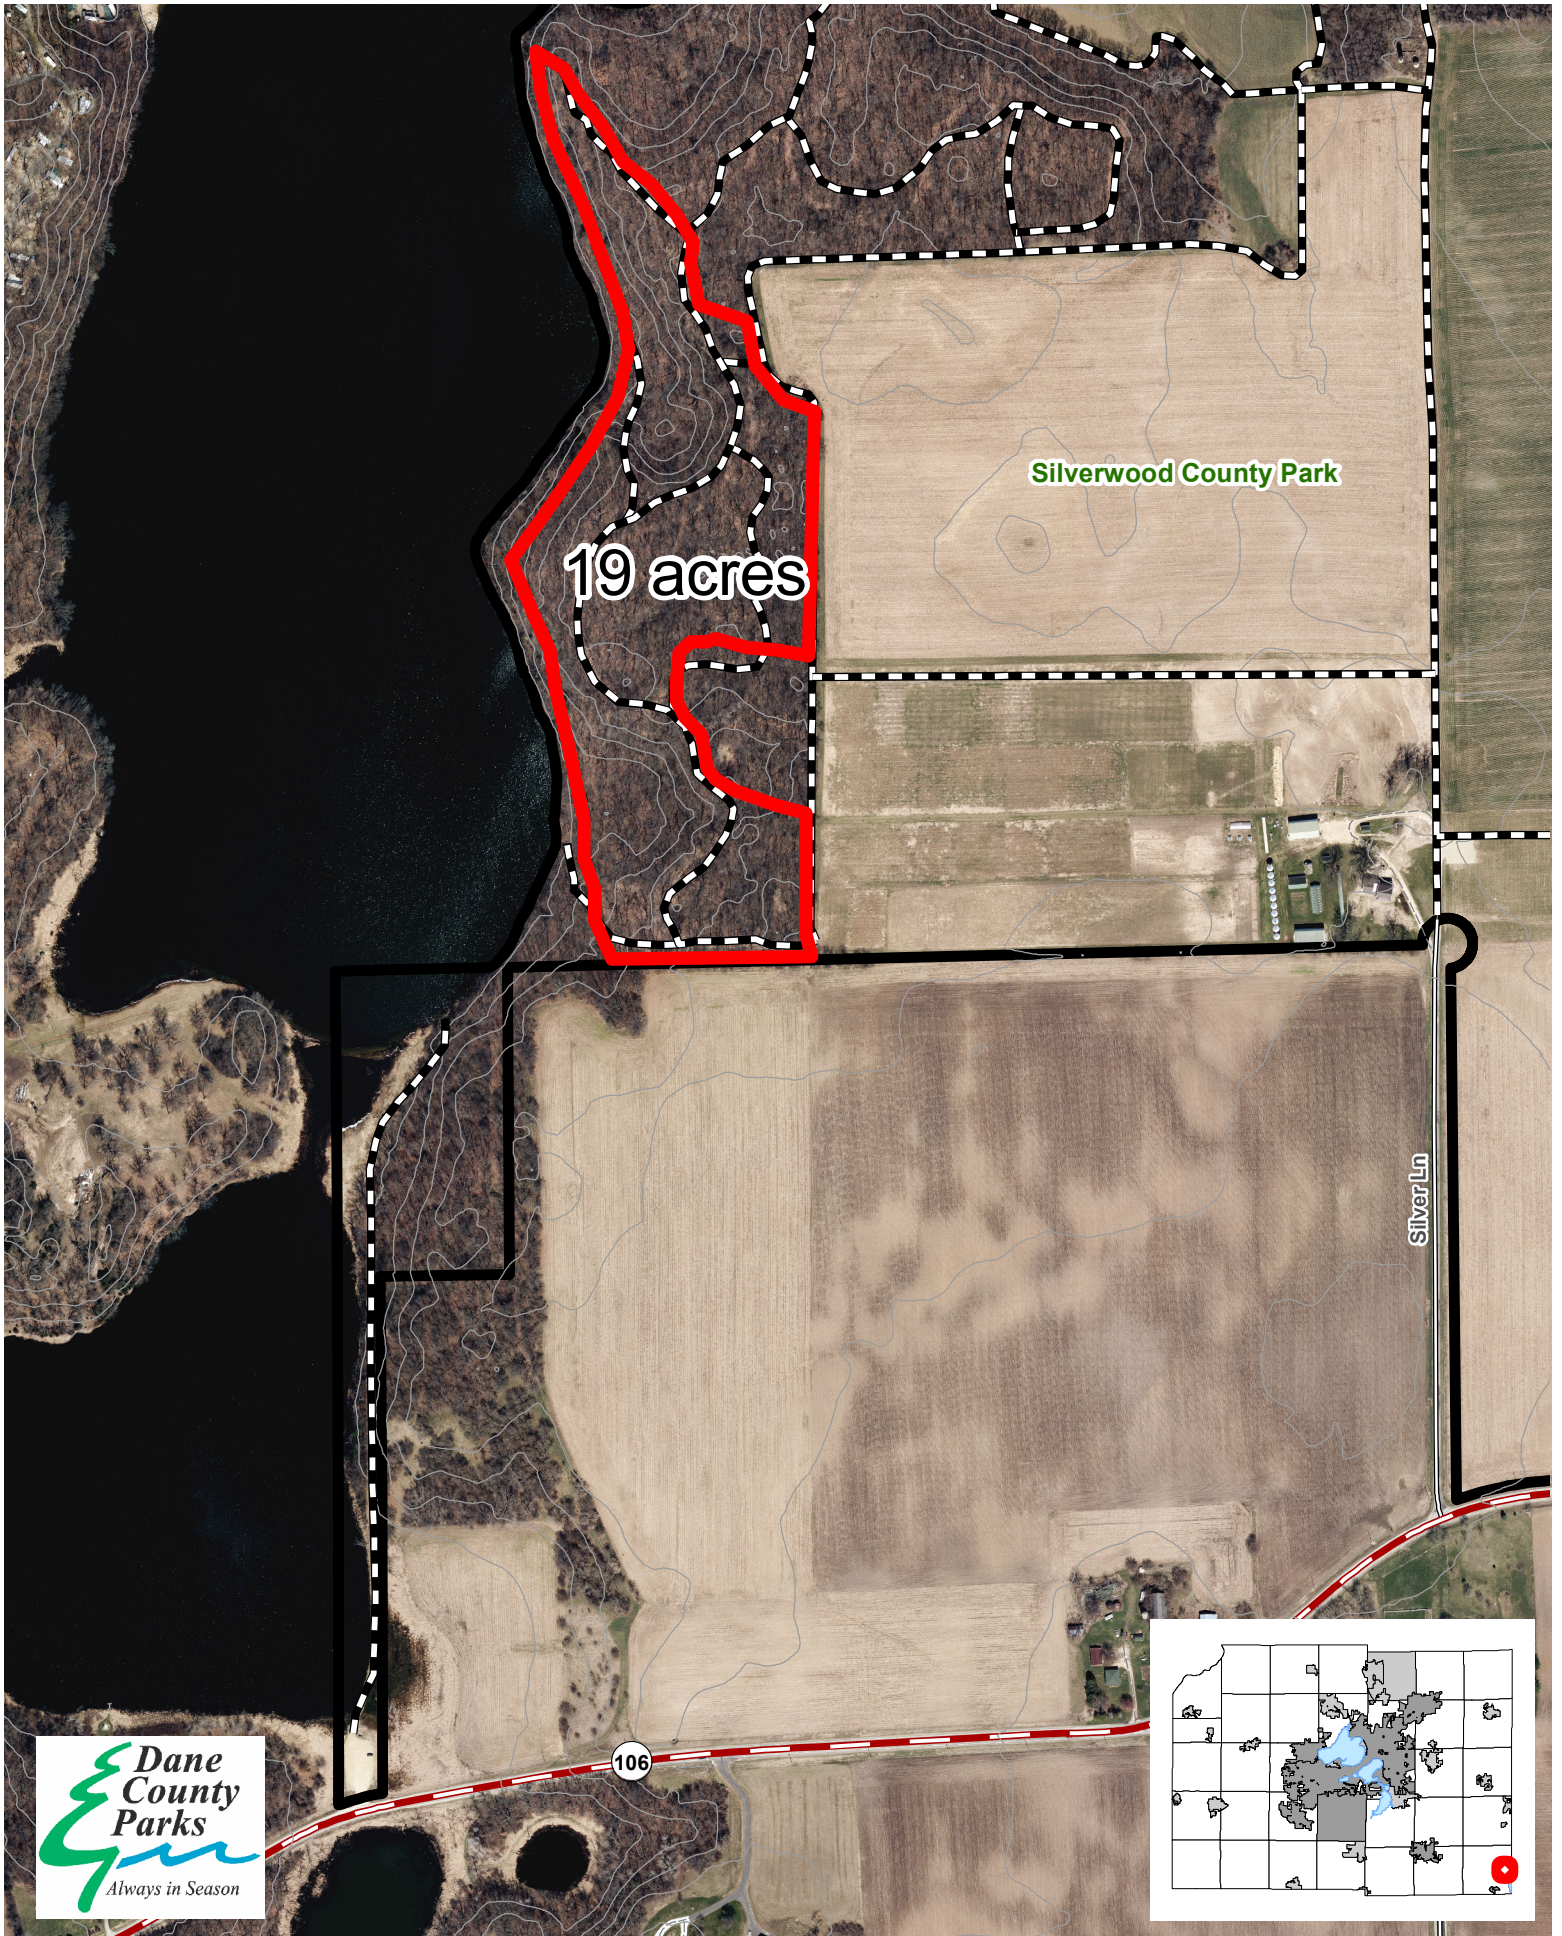

Silverwood

Harvest Boundary 

Trails 
Property 

0 200 400 600 Feet

Digital orthophoto: 4/2017
Map date: 9/3/2020

19 acres

Silverwood County Park

Silver Ln

106