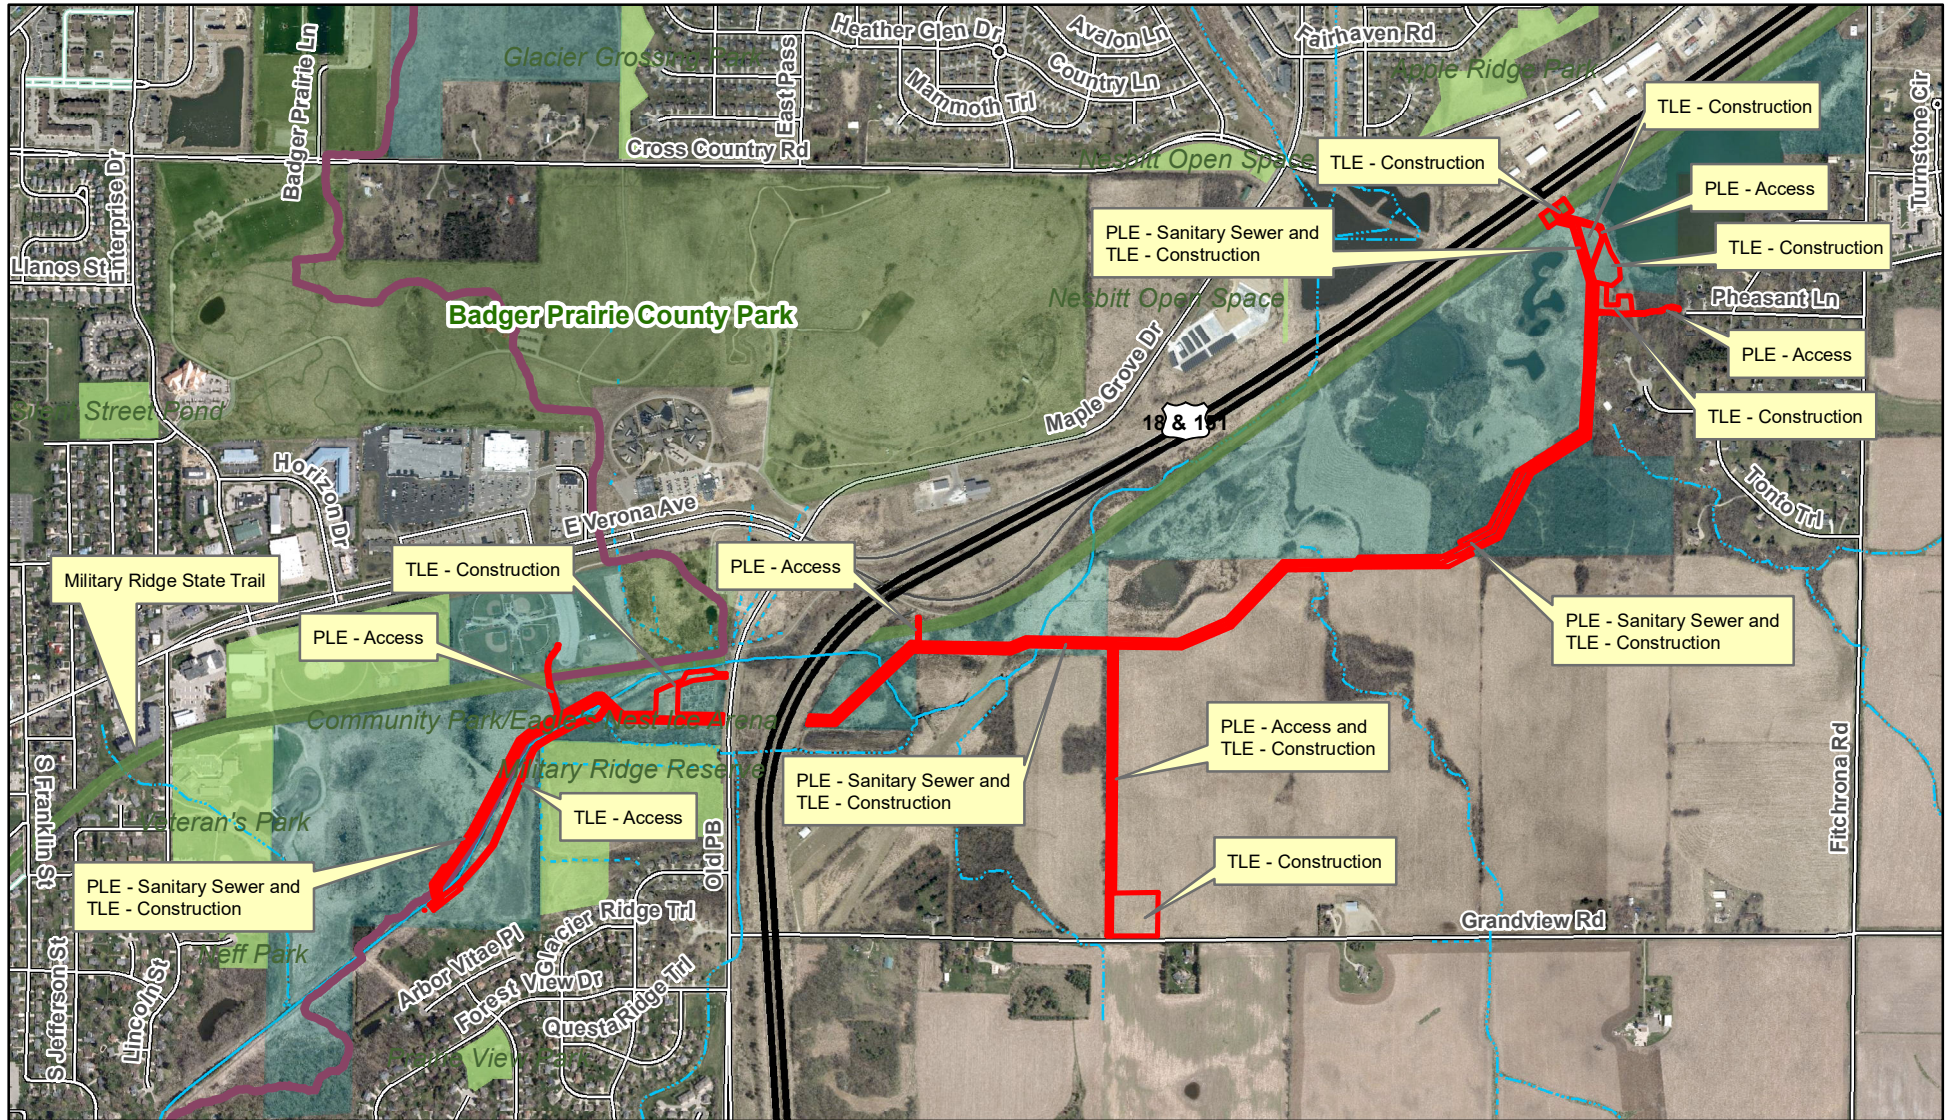

# Madison Metropolitan Sewerage District Sanitary Sewer and Access Easements Ice Age Trail Junction NRA, City and Town of Verona

— MMSD Easements

— Military Ridge State Trail

— Badger Prairie County Park

— Municipal Parks

— Ice Age Trail Junction Natural Resource Area

— Ice Age National Scenic Trail

PLE - Permanent Limited Easement  
TLE - Temporary Limited Easement

## Data Sources

Digital Orthophoto: 2022  
Tax Parcels: 2023

Prepared by Dane County Land & Water Resources Department, June 8, 2023.

Document Path: H:\LandAcquisition\AcquisitionProjects\CottageGrove\ScarletBadger\_Viken\_McCarthy\MMSD\_line\_Map\_Labeled.mxd