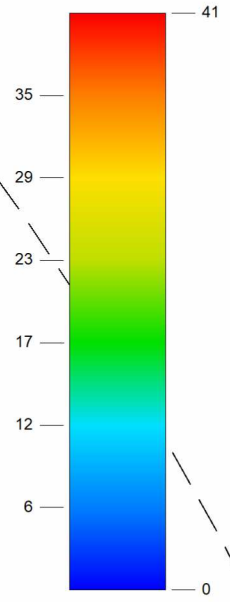

Global Illuminance
(lx)

ElumTools
Default
Analysis

US 12 & 18

SH 73

External Glare Shield (EGSR)

TRUE
NORTH

PHOTOMETRIC SITE PLAN