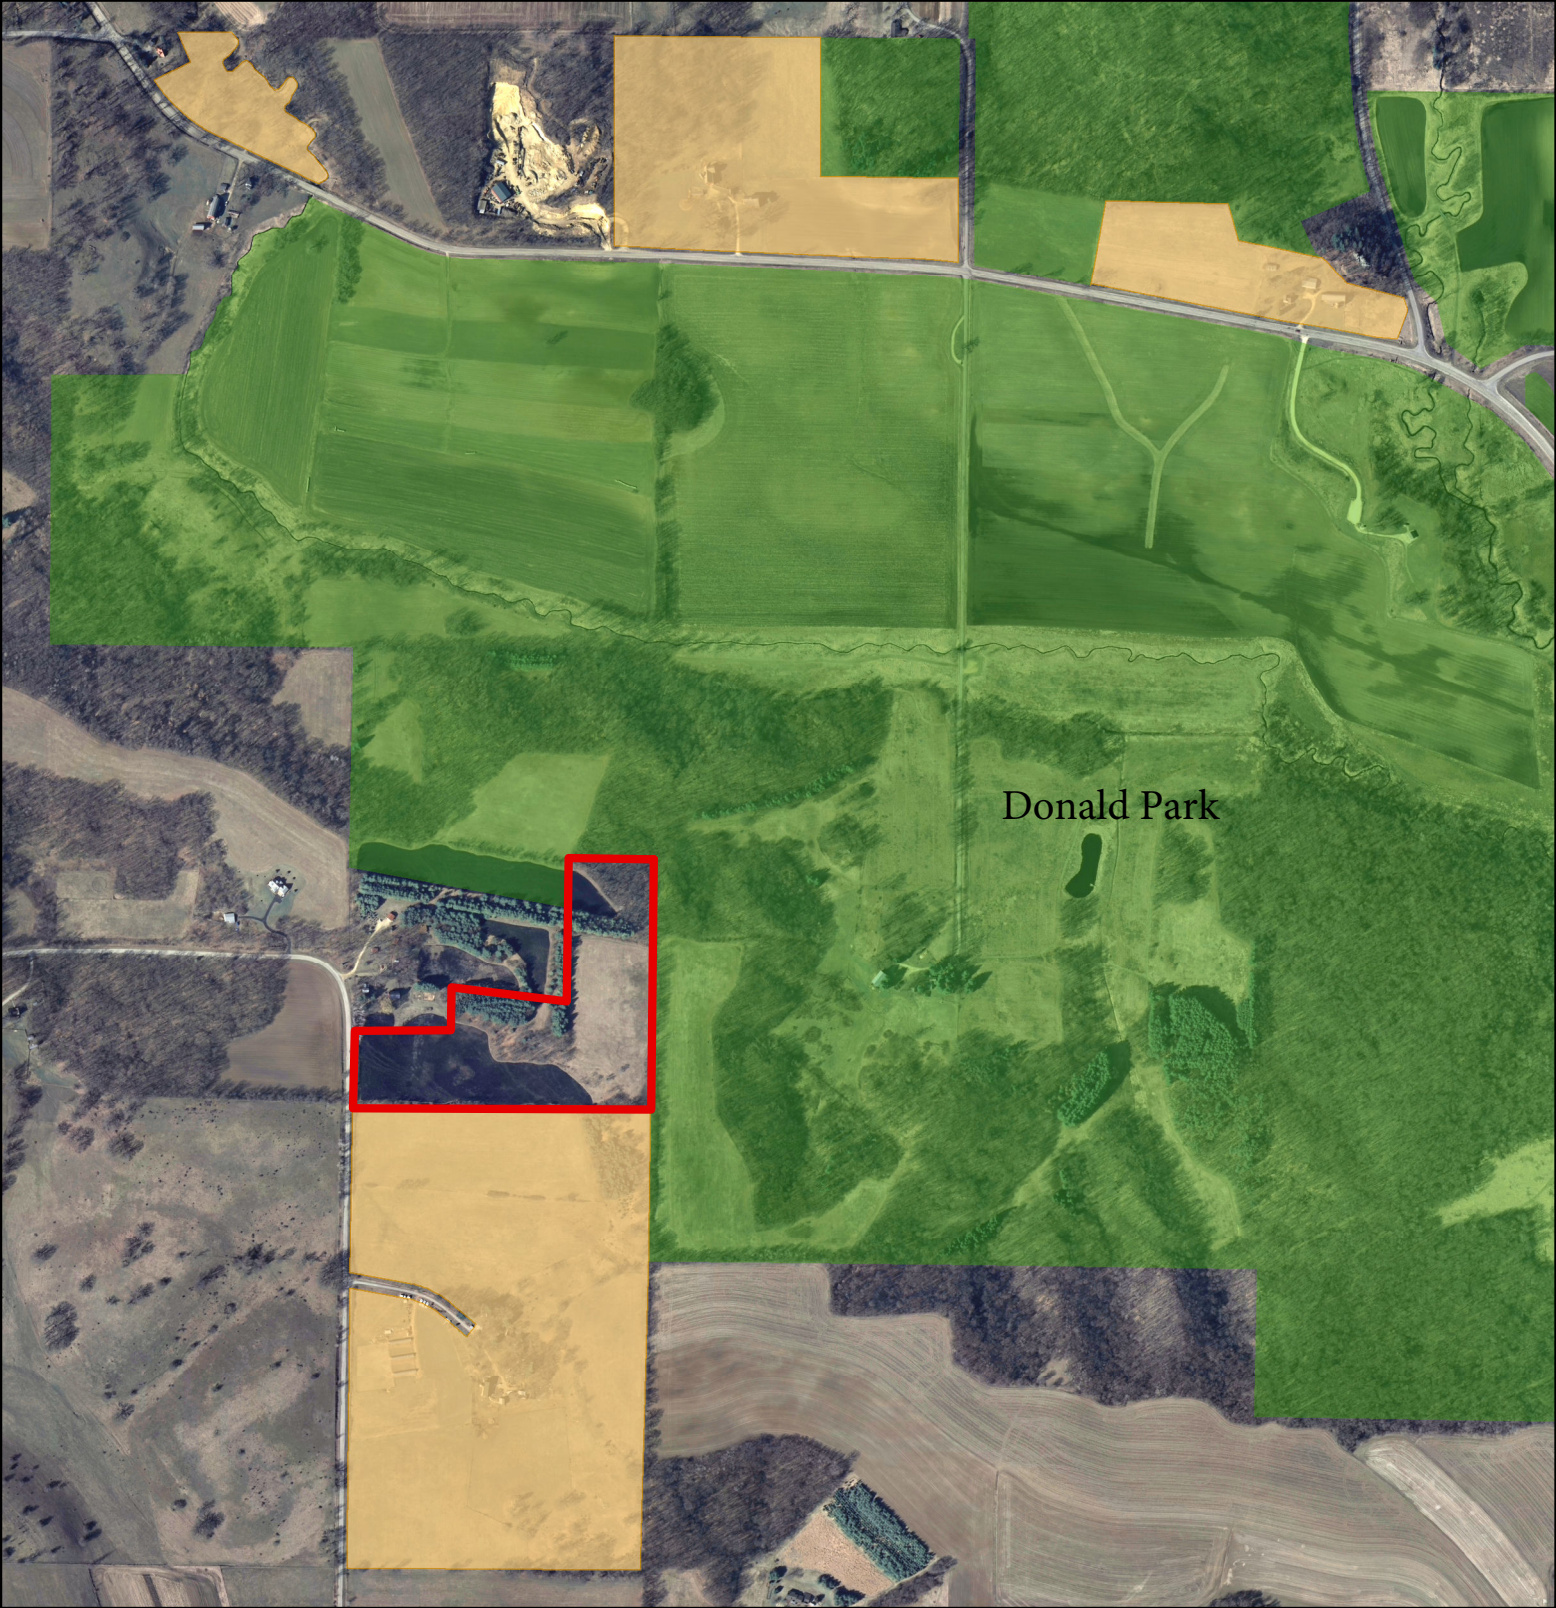

# Namenwirth Property

## Section 32, Town of Springdale

Donald Park

-  Area available for sale to Dane County - approx. 18.2 acres
-  Donald County Park
-  Agriculture/Conservation Easements

0 0.075 0.15 0.3 Miles