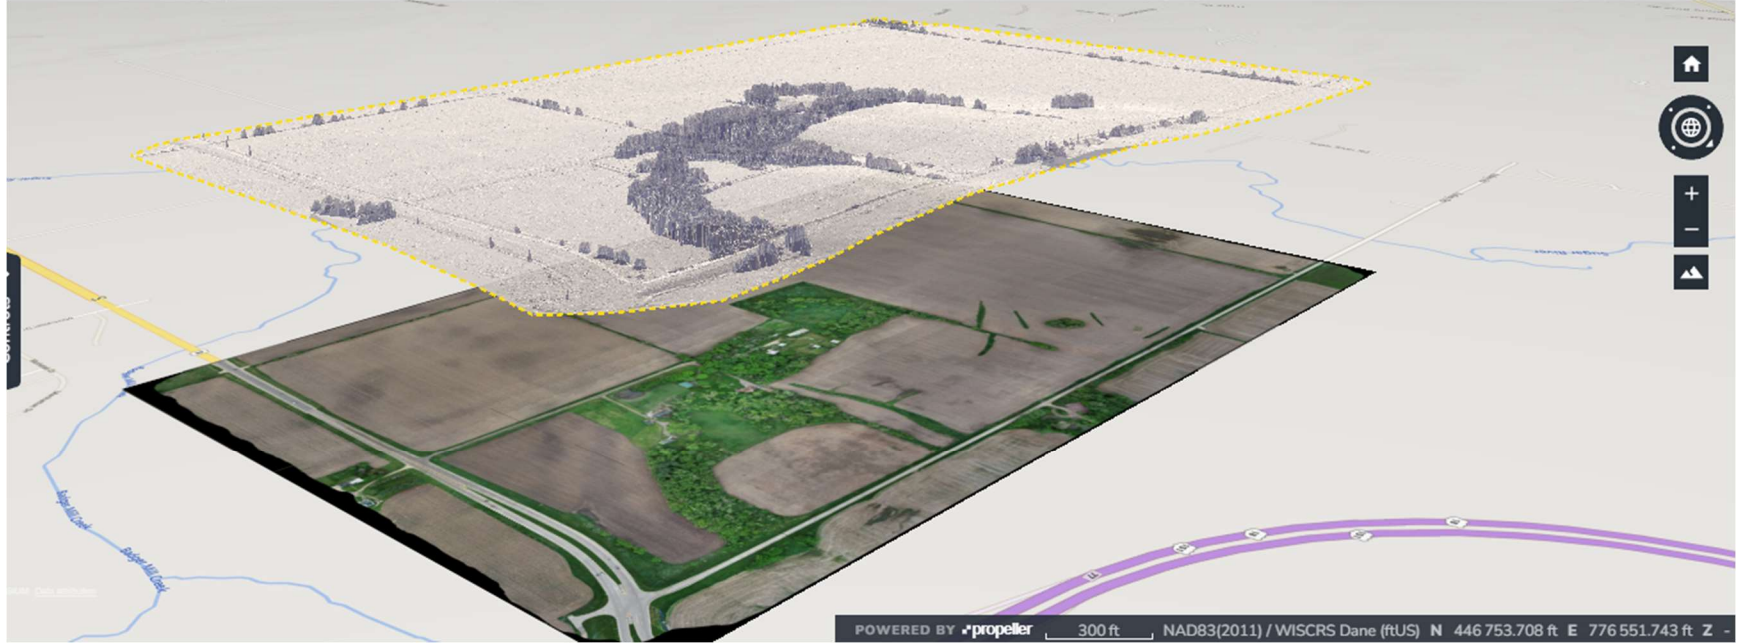

propeller

JMM LLC

AEROPOINTS

DATA PROCESSING

SITE: WILDCAT PIT

SURVEY: MAY 17, 2024

VIEW ON MOBILE

SETTINGS

SHARE

POWERED BY propeller 300 ft NAD83(2011) / WISCRS Dane (ftUS) N 446 753.708 ft E 776 551.743 ft Z -

propeller

JMM LLC

AEROPOINTS

DATA PROCESSING

SITE: WILDCAT PIT

SURVEY: MAY 17, 2024

VIEW ON MOBILE

SETTINGS

SHARE

POWERED BY propeller 300 ft NAD83(2011) / WISCRS Dane (ftUS) N 445 621.761 ft E 773 231.925 ft Z