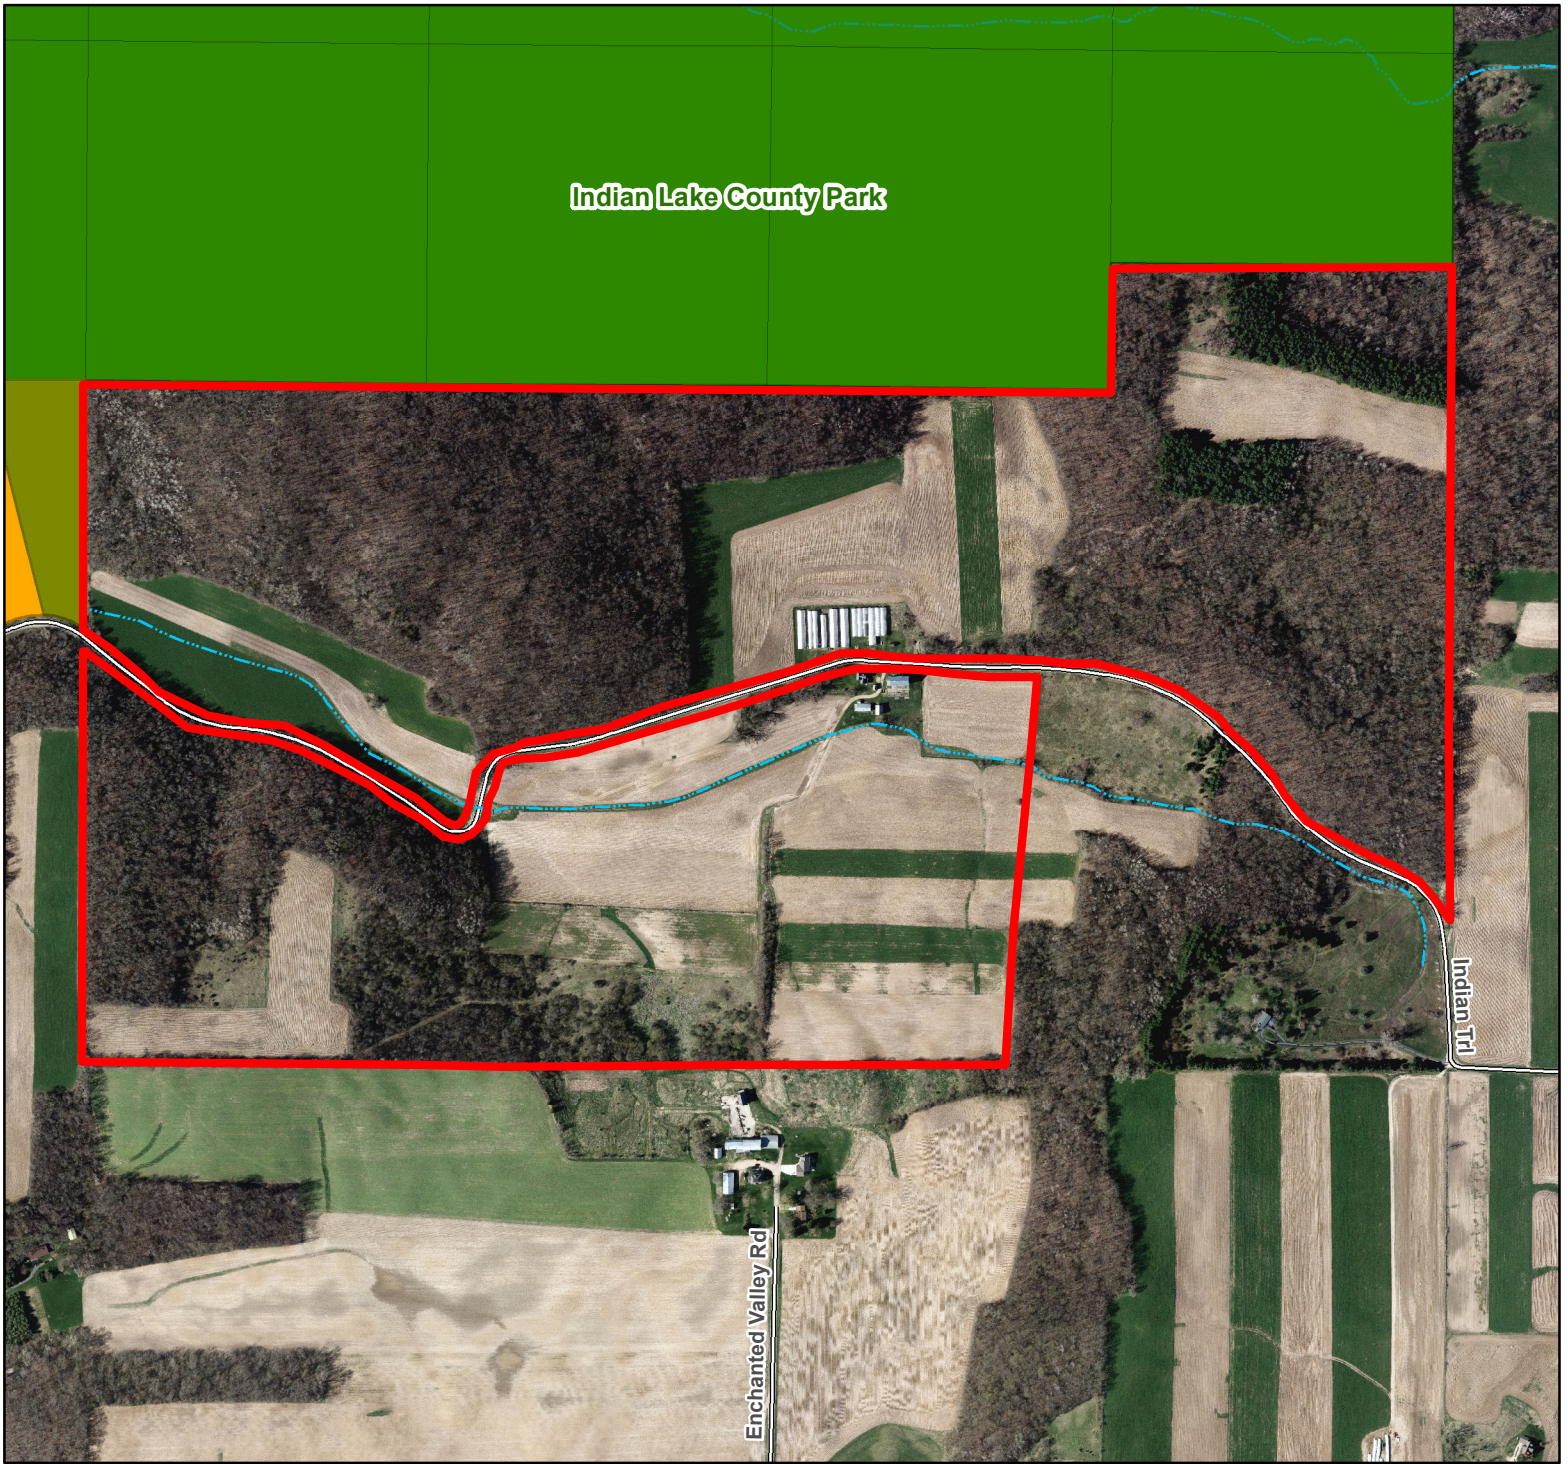

Indian Trail Farms, LLC. approx. 295 acres, Town of Berry
Indian Lake County Park and Ice Age National Scenic Trail

-  Subject parcels
-  County owned
-  Conservation Easement