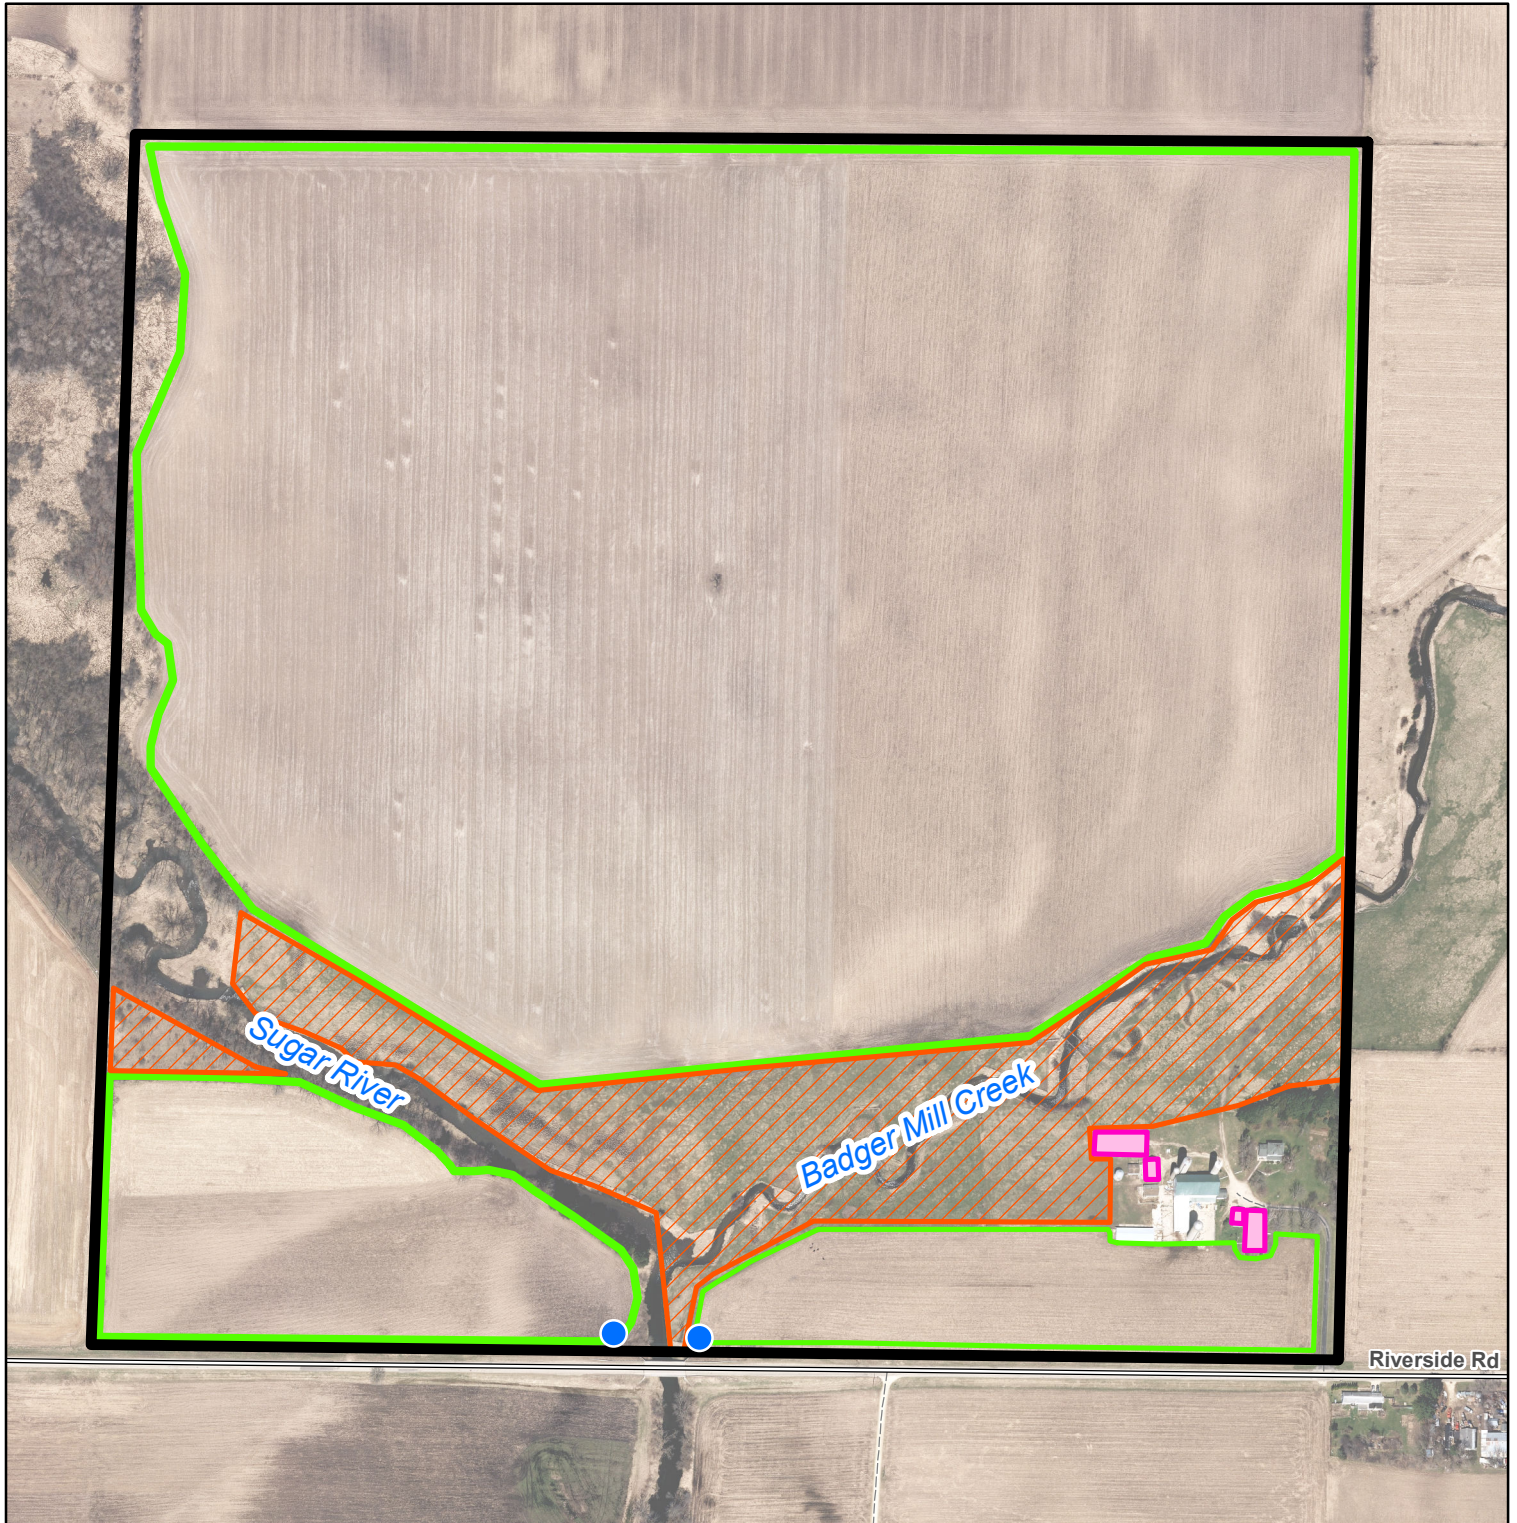

# Rhiner Property Plan Map

11/1/2020 to 10/31/2020

7266 Riverside Rd.  
Verona WI 53593

### Map Key

-  Sheds - No Fixtures To Be Removed
-  20 Ft. Wide Perimeter Trails (establish and maintain)
-  Grasslands (mow twice a year)
-  Public Fishing Access Signs