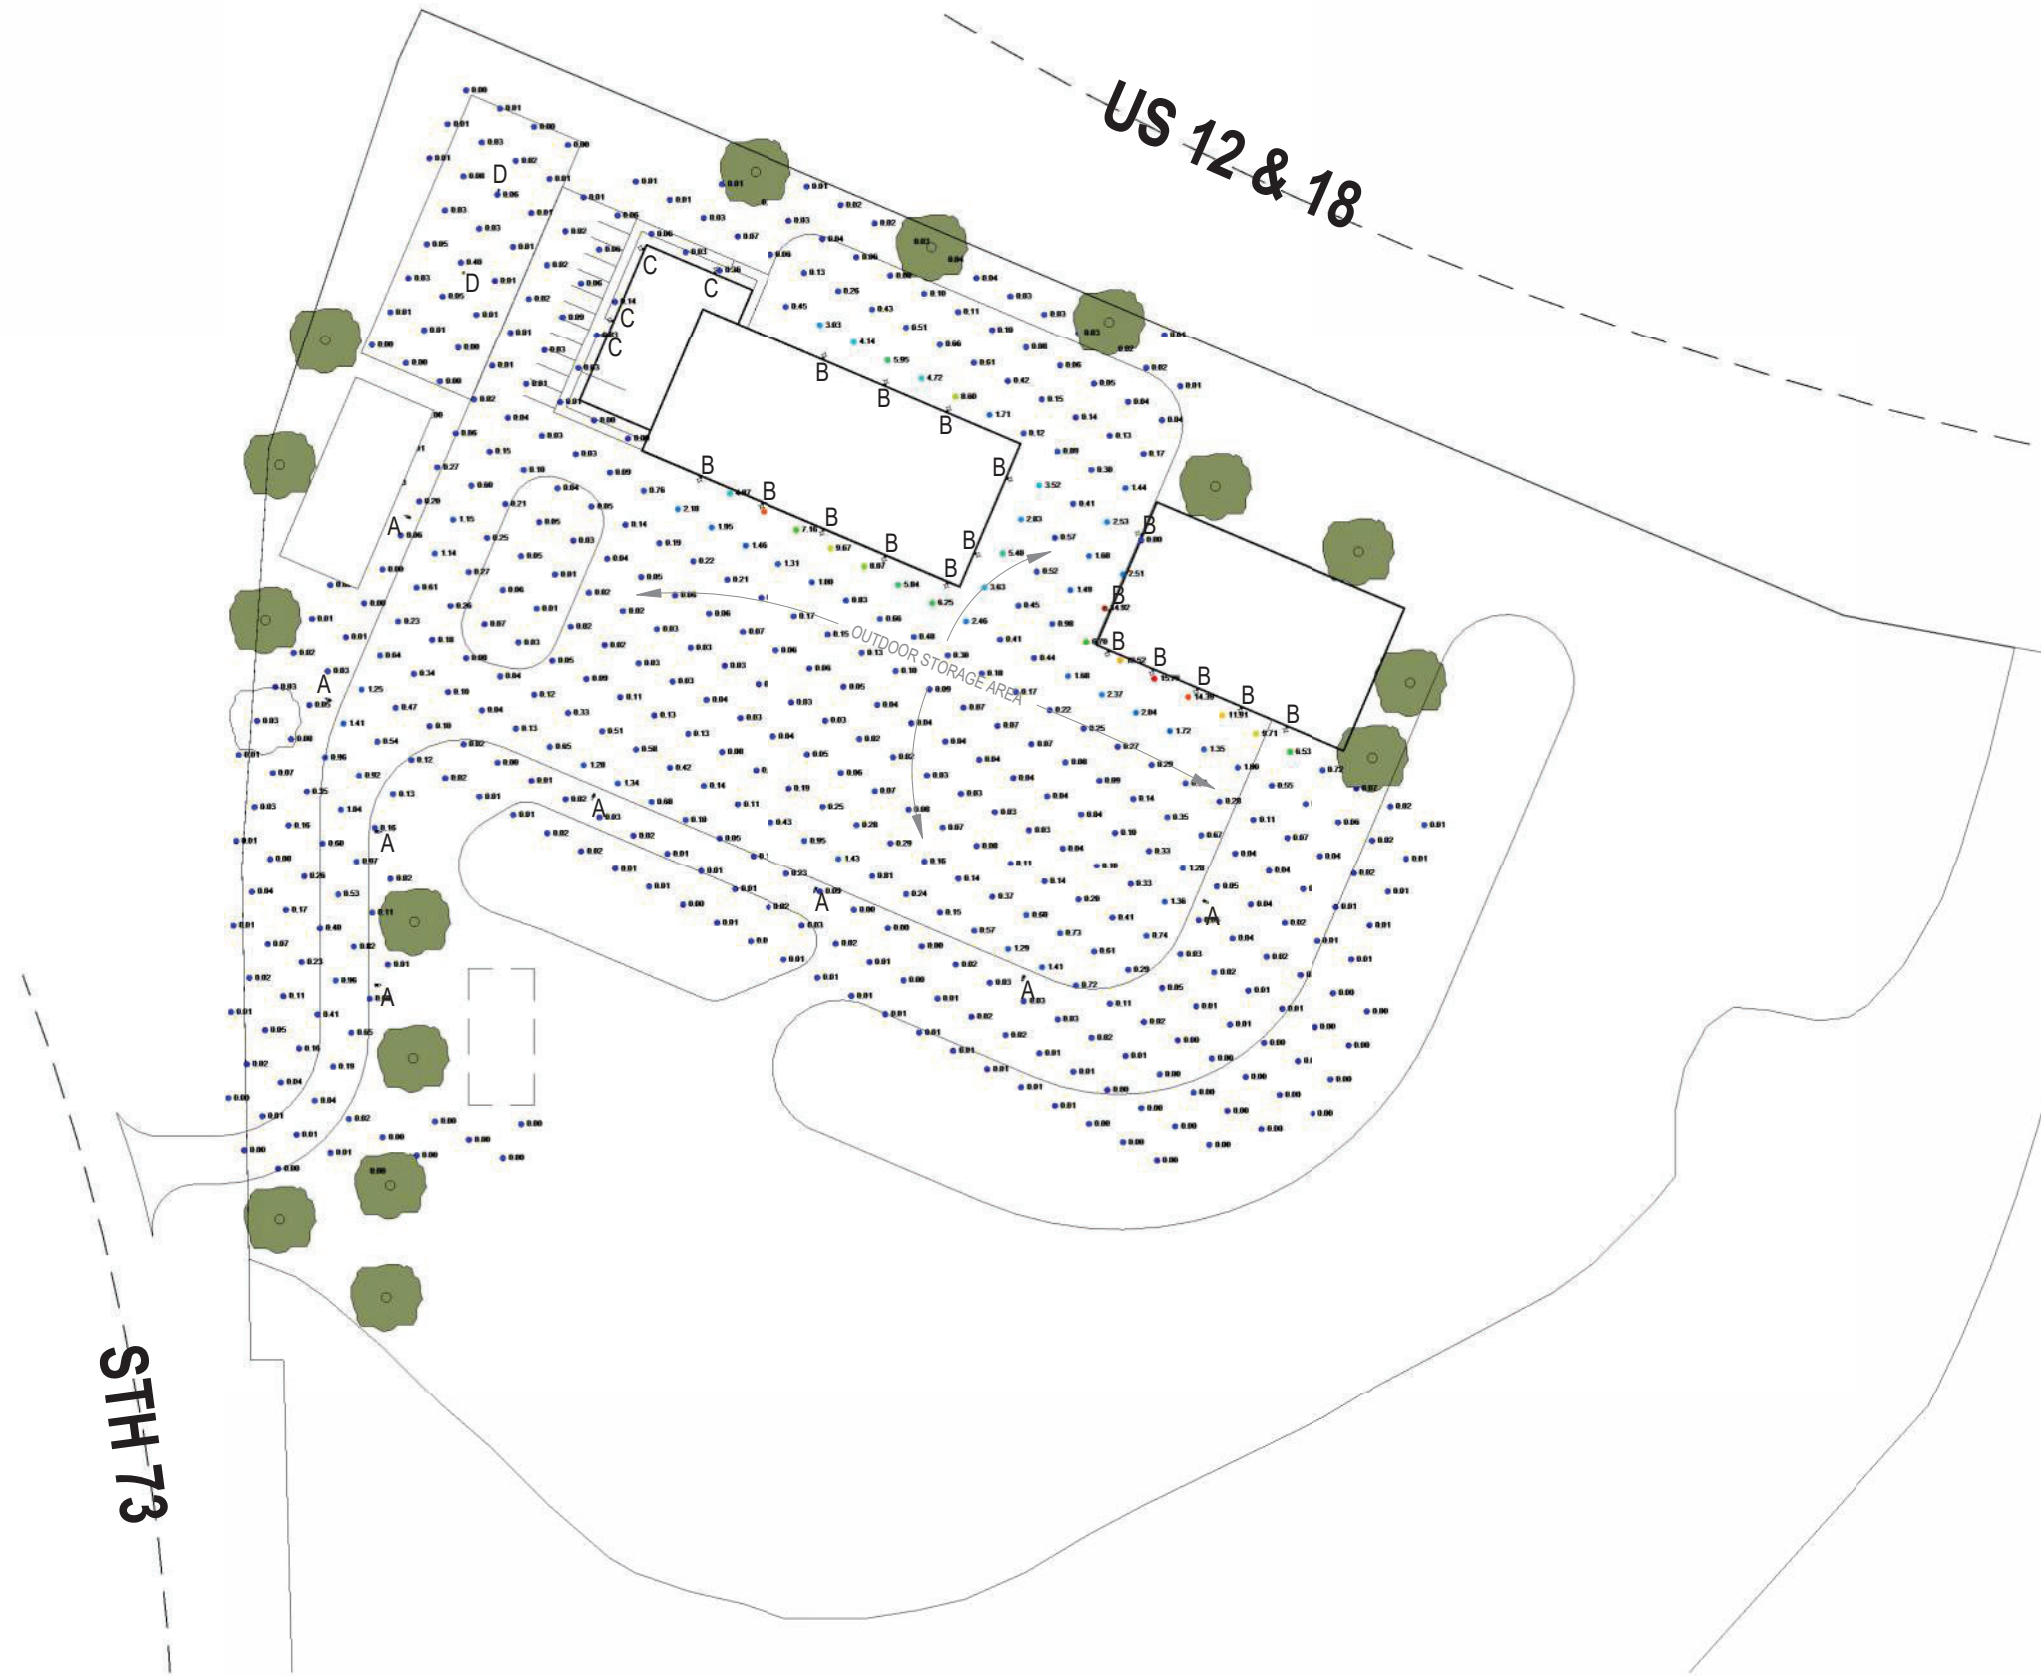

Type A Fixture

Type B Fixture

Type C Fixture

Type D Fixture

Outdoor lighting shall not exceed 3200 Kelvin.

PHOTOMETRIC SITE PLAN

3140 STATE HIGHWAY 73