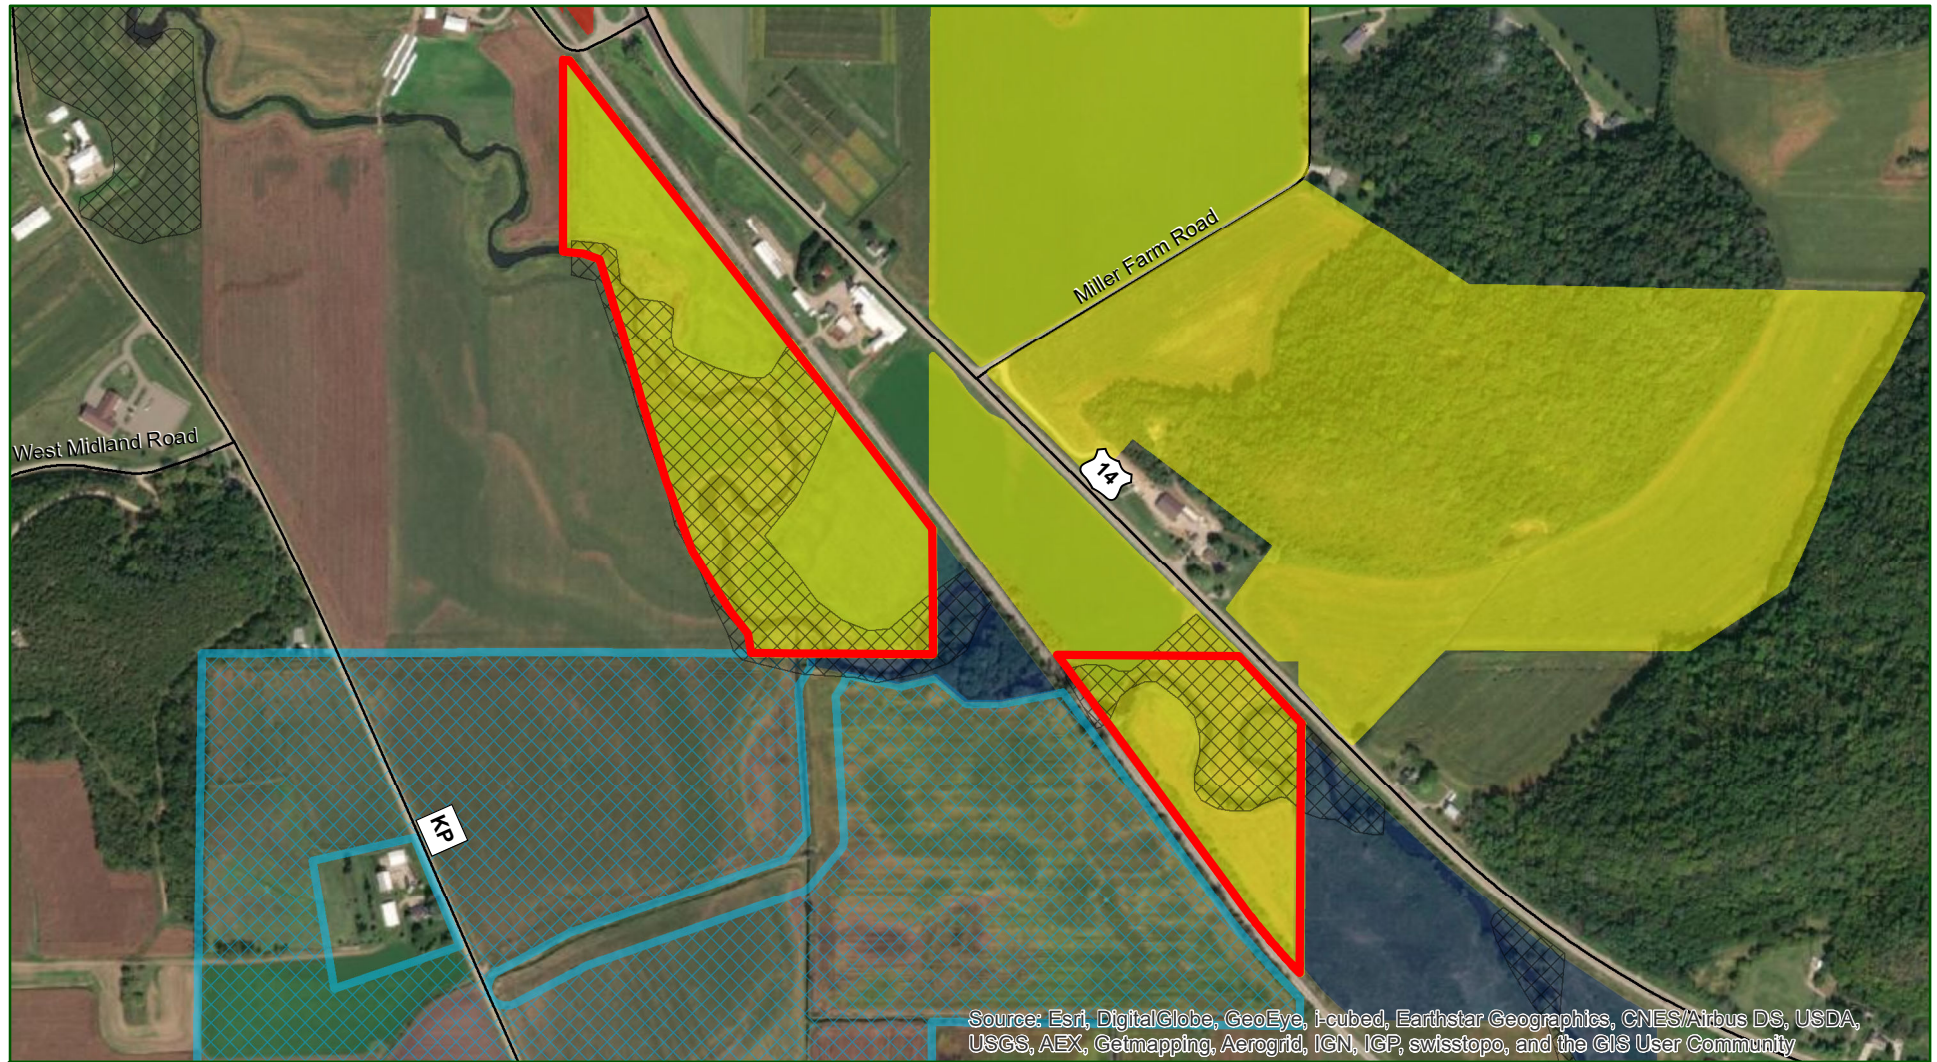

Olson Farm, Town of Black Earth

Source: Esri, DigitalGlobe, GeoEye, i-cubed, Earthstar Geographics, CNES/Airbus DS, USDA, USGS, AEX, Getmapping, Aerogrid, IGN, IGP, swisstopo, and the GIS User Community

0 0.3 0.6 1.2 Miles

- | | | | |
|--|----------------|---|------------------------------------|
|  | Olson Addition |  | School District Land |
|  | Wetlands |  | DNR Lands |
|  | Olson Farm |  | Pork-n-Pines Agricultural Easement |