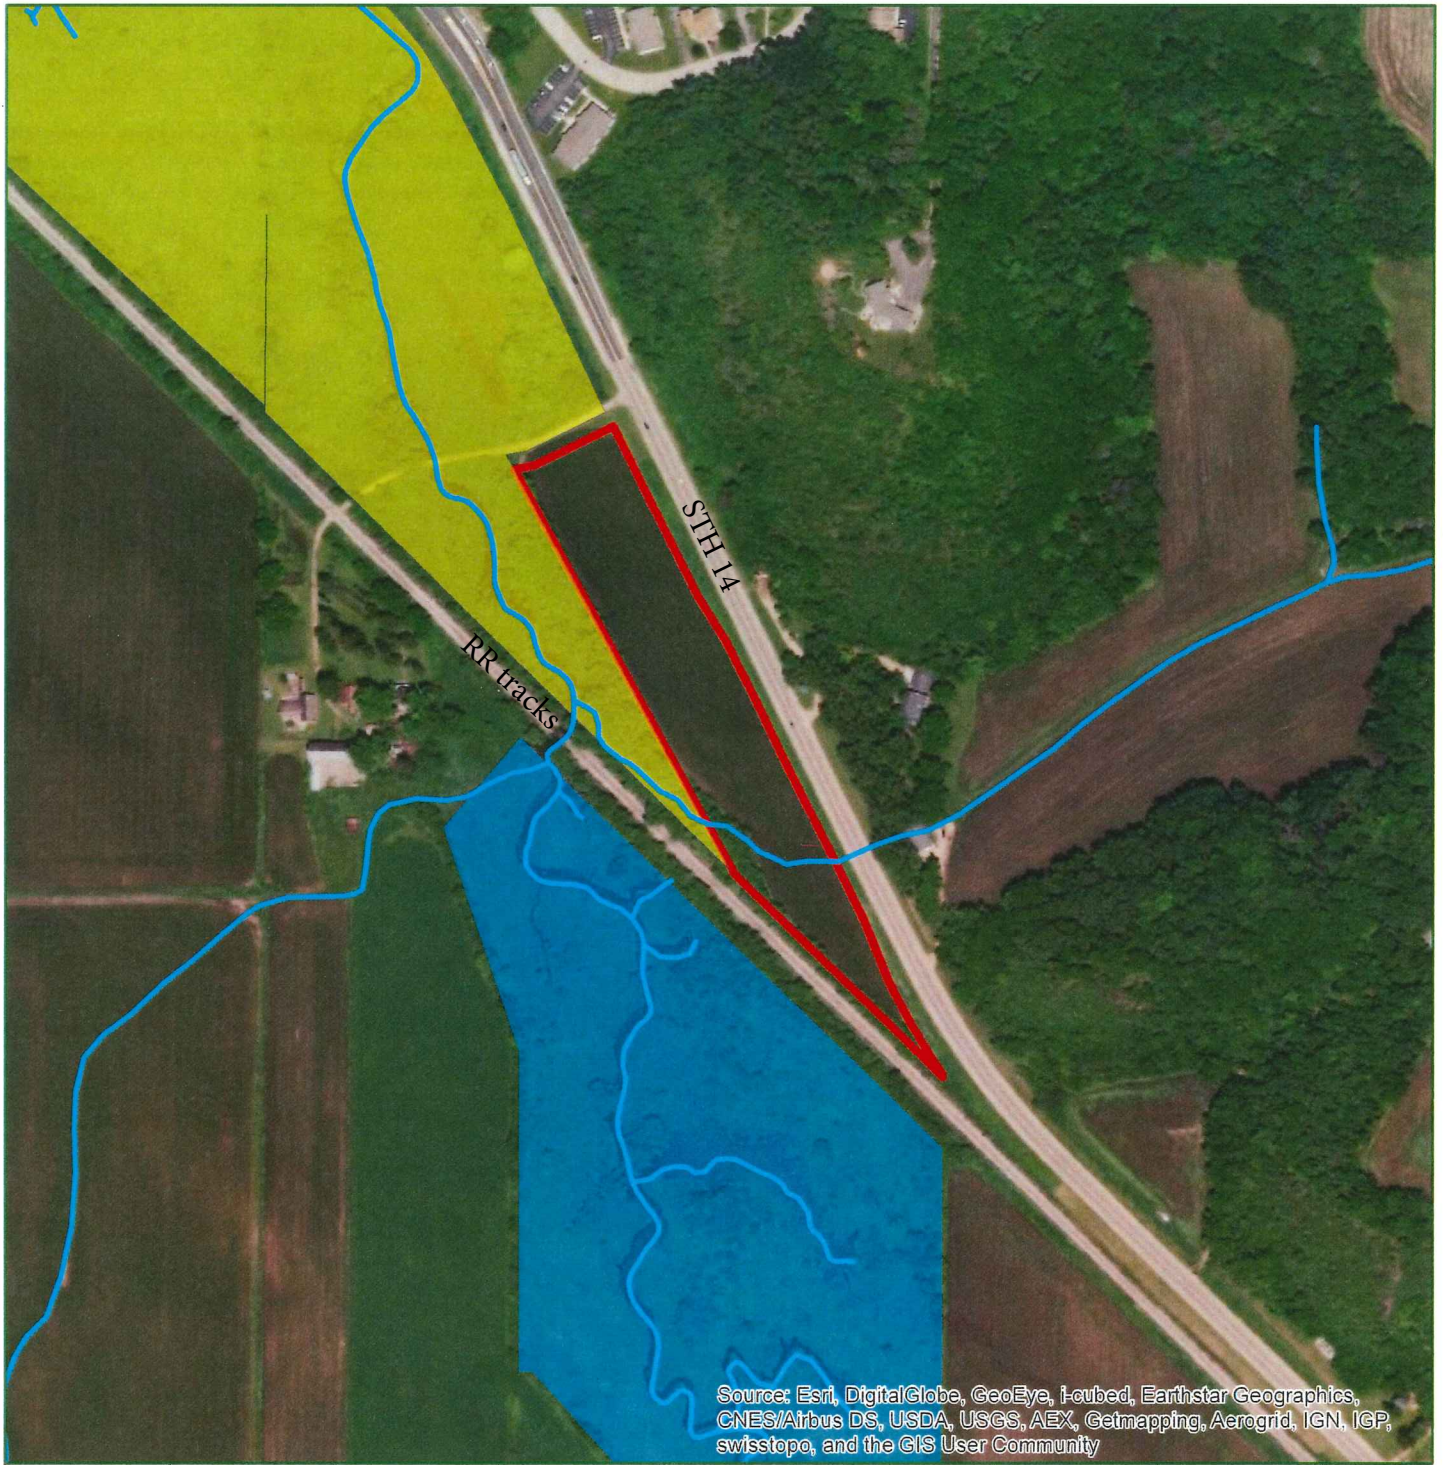

# Festge, Frederick Property/Black Earth Creek

0 650 1,300 2,600 Feet

-  DNR Managed Lands
-  Festge Frederick Property
-  Ice Age Trail Alliance