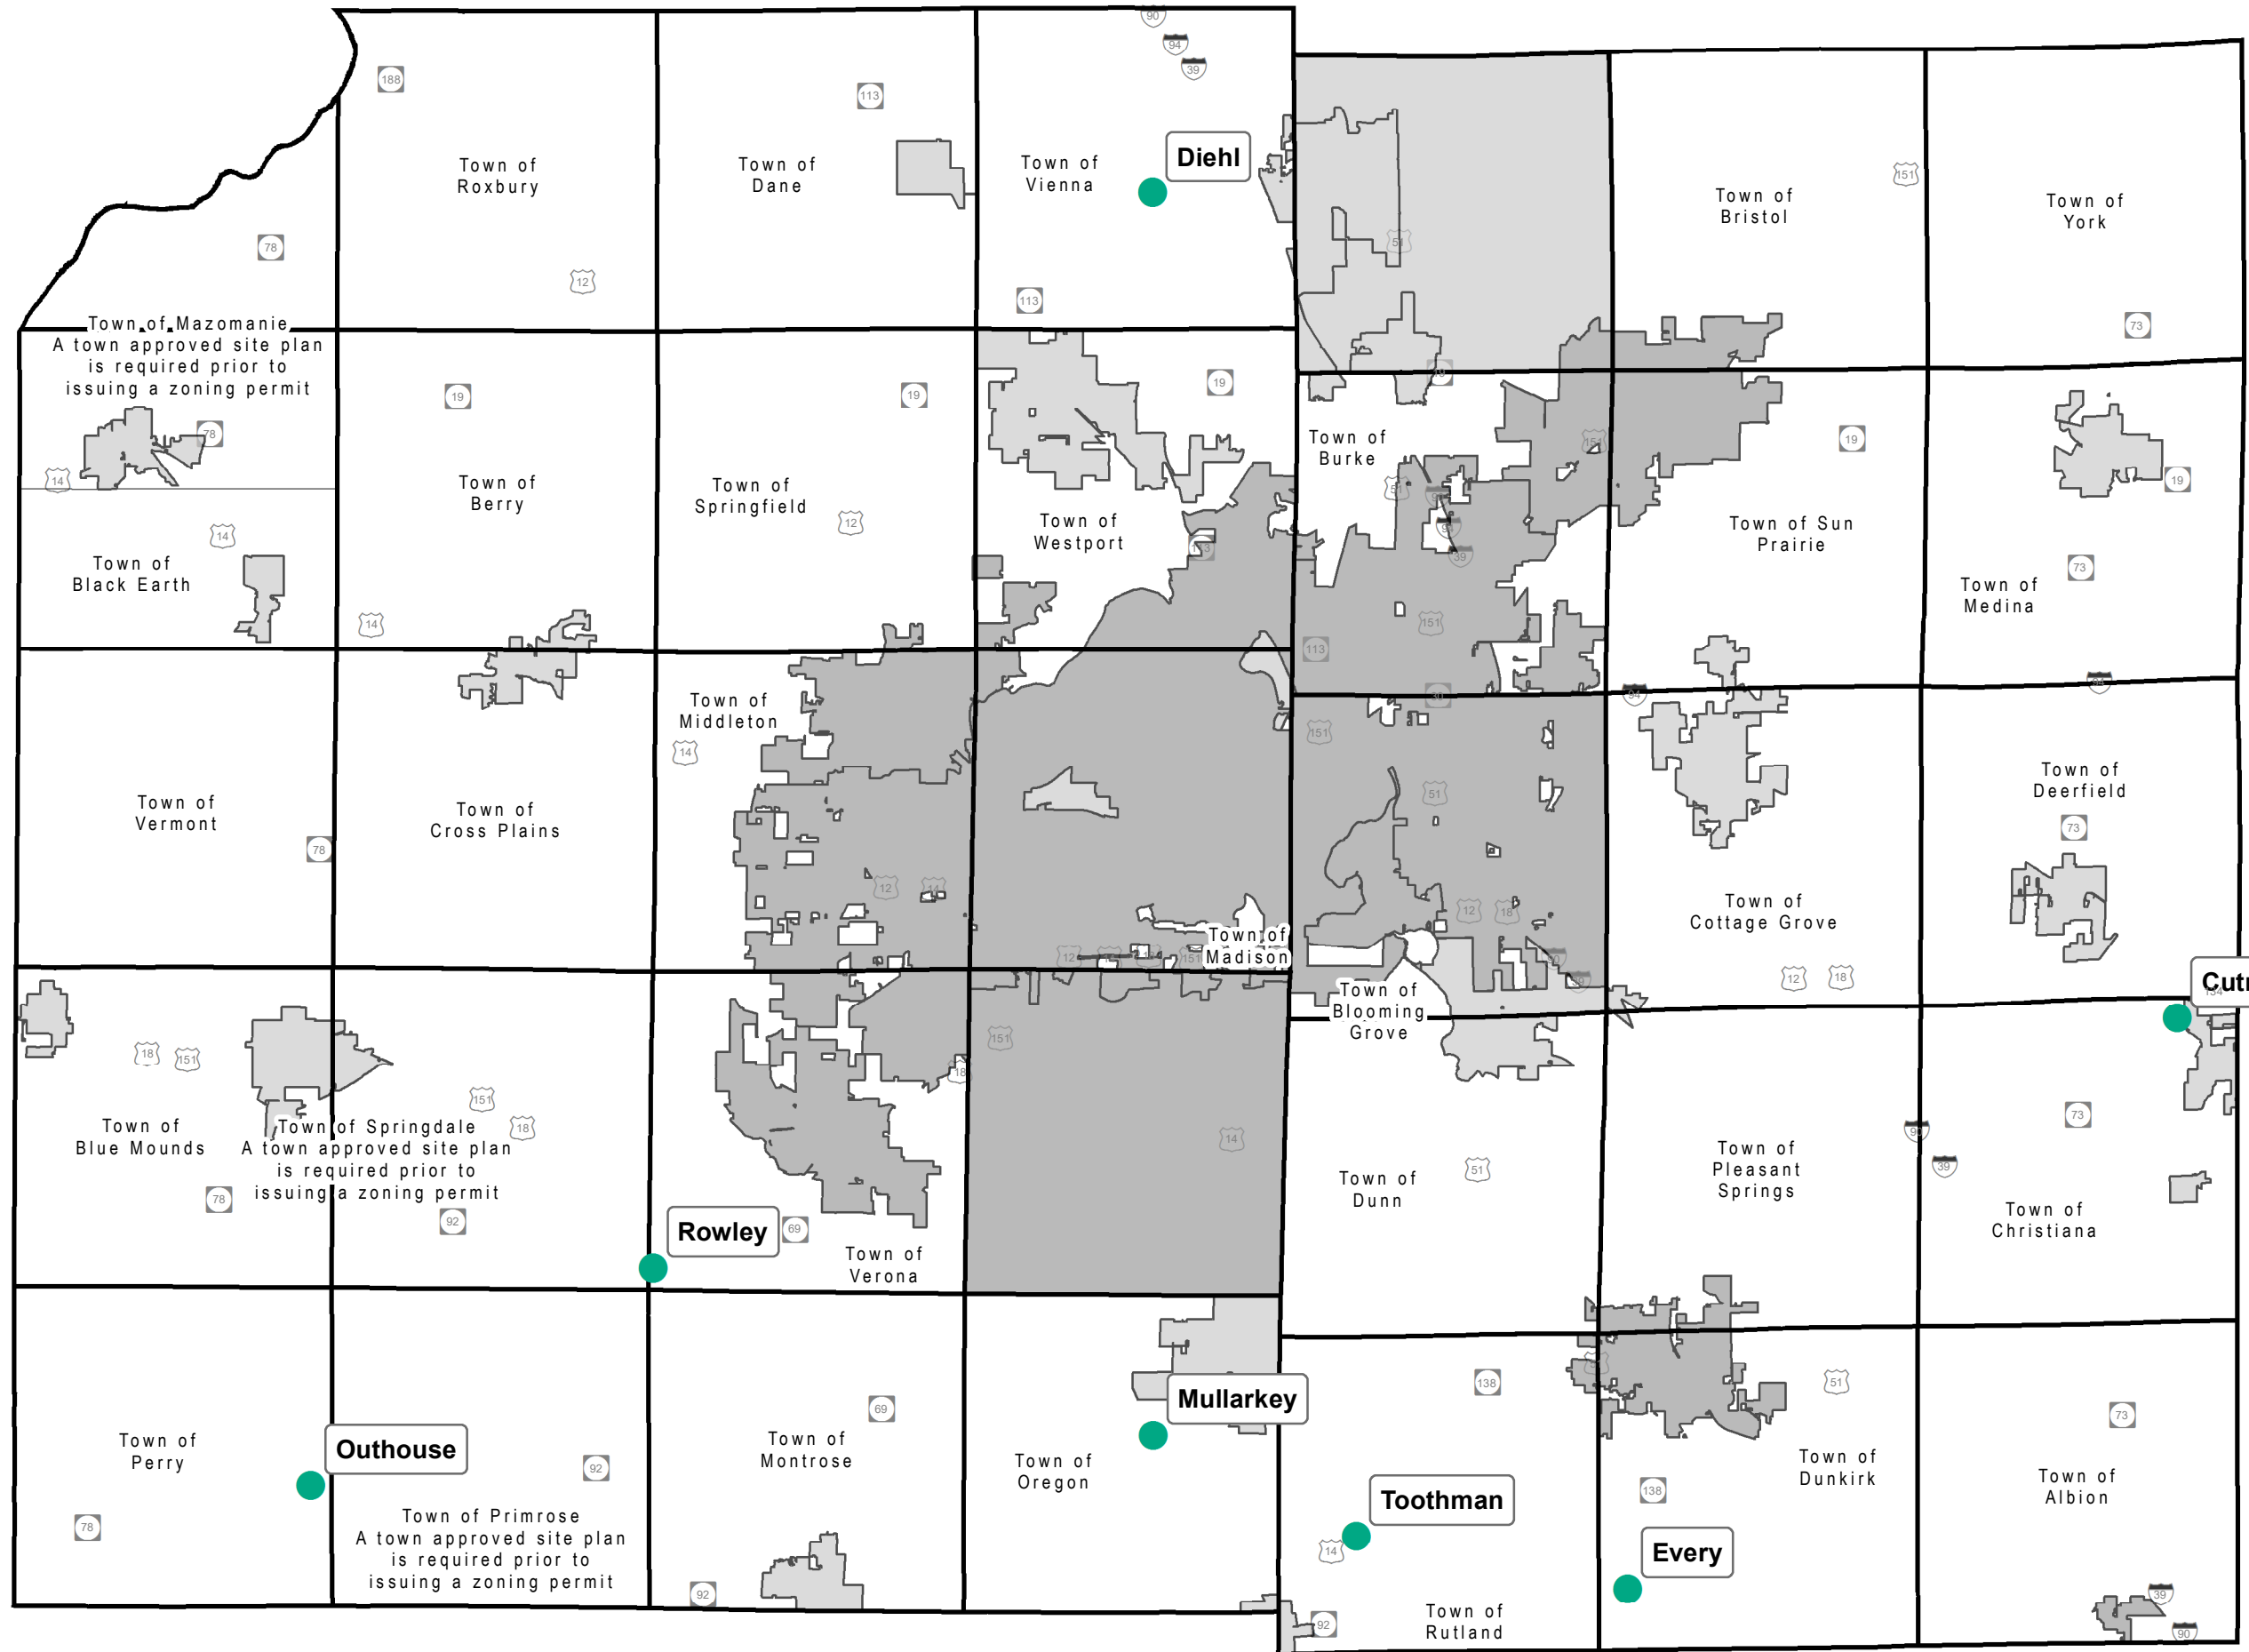

Salvage Yards

-  Salvage Yards
-  Town and Range
-  City
-  Village
-  Town
-  Major Lake

July 2018
 Map created by Dane County
 Planning and Development