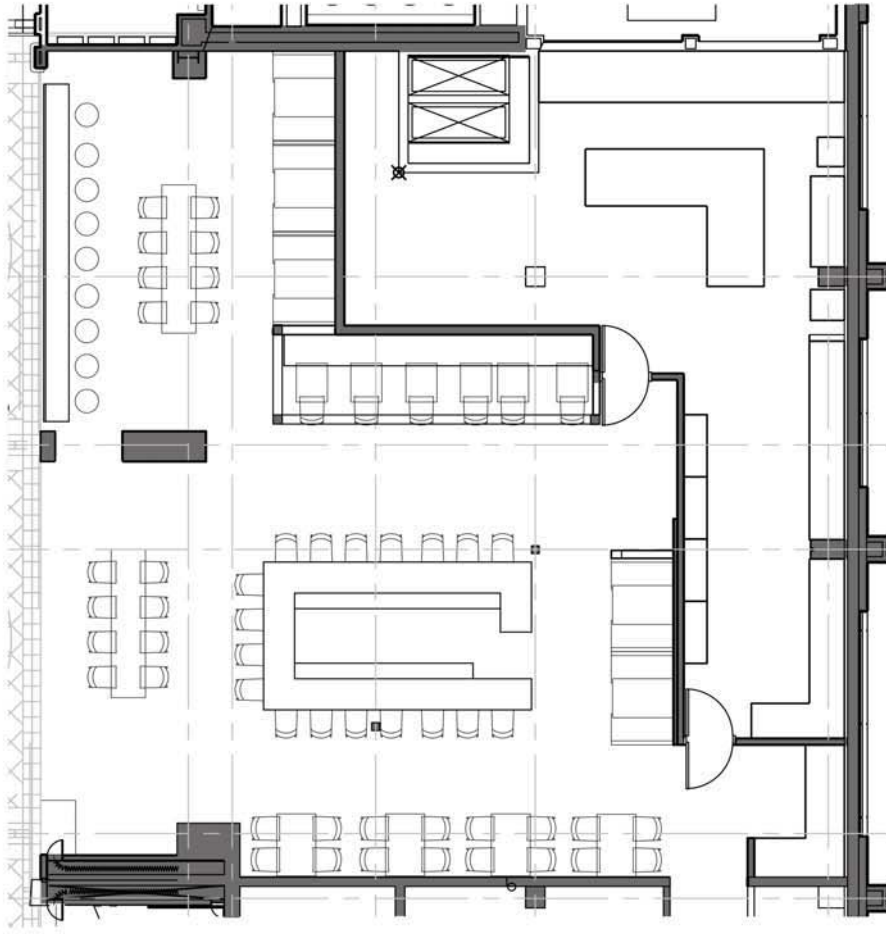

## Vintage Wine and Tapas & Ancora Coffee Roasters and Cafe

VINTAGE WINE + TAPAS & ANCORA COFFEE PLAN  
SCALE: NOT TO SCALE

11/25/2015

MAD CITY GASTROPUB PLAN  
SCALE: NOT TO SCALE

Mad City Gastropub

EXHIBIT C