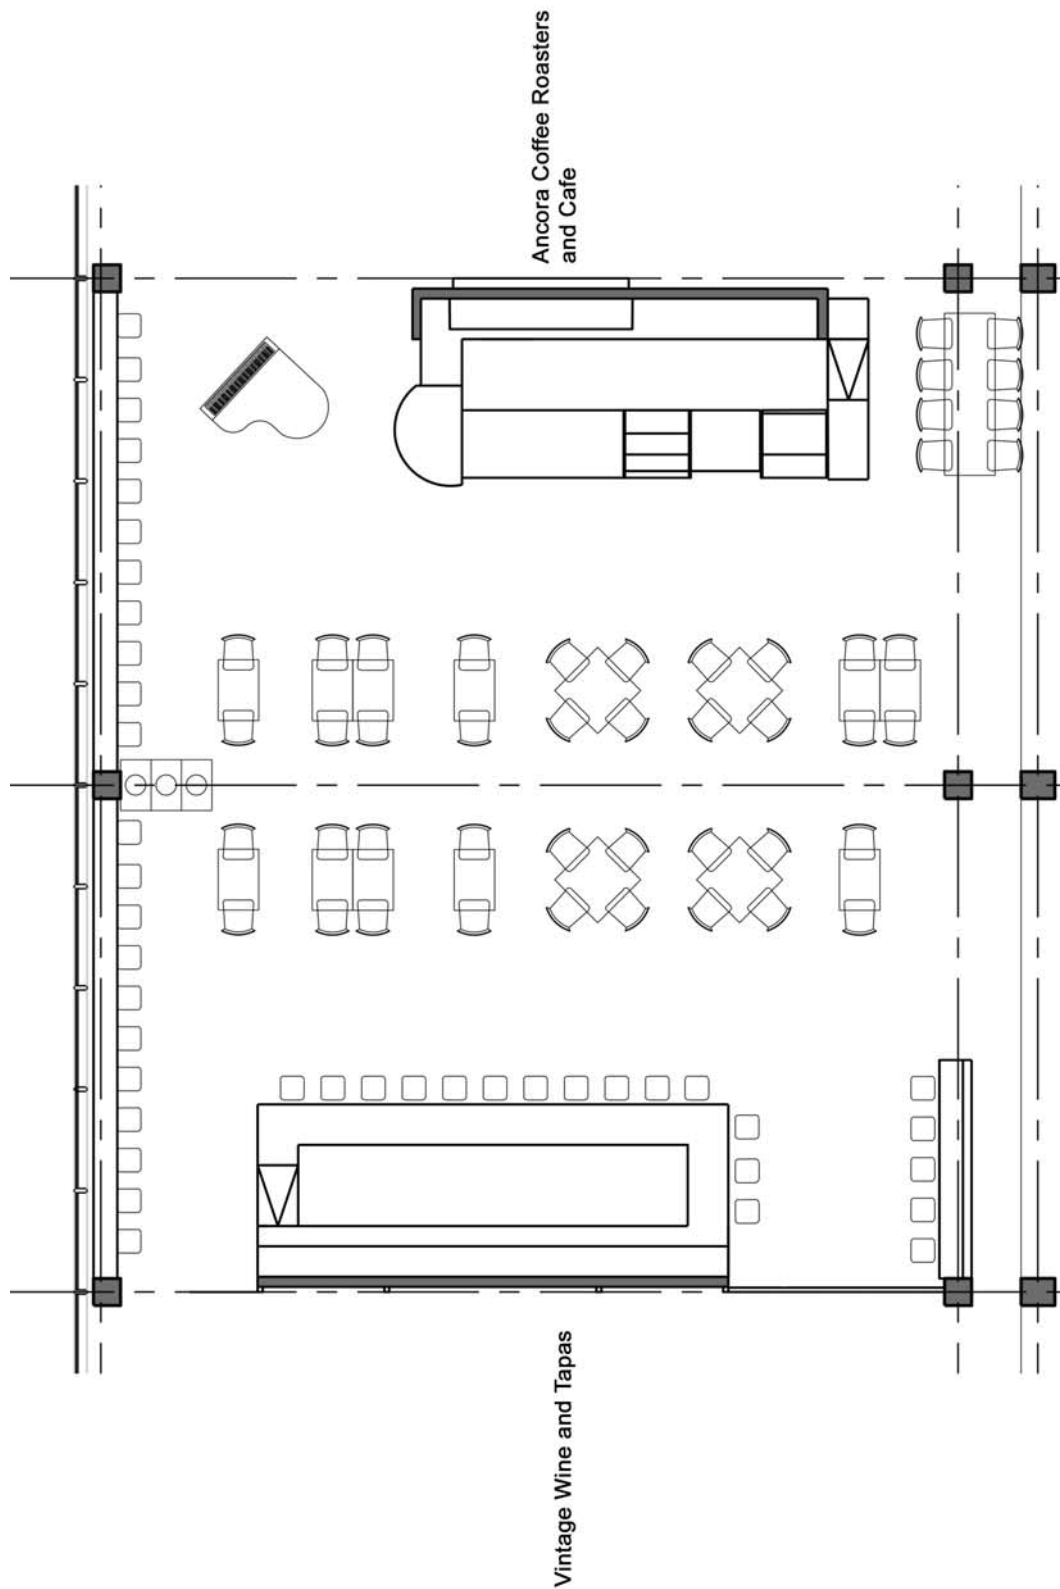

EXHIBIT D

Page 1 of 3

Vintage Wine and Tapas & Ancora Coffee Roasters and Cafe

VINTAGE WINE + TAPAS & ANCORA COFFEE PLAN
SCALE: NOT TO SCALE

11/25/2015