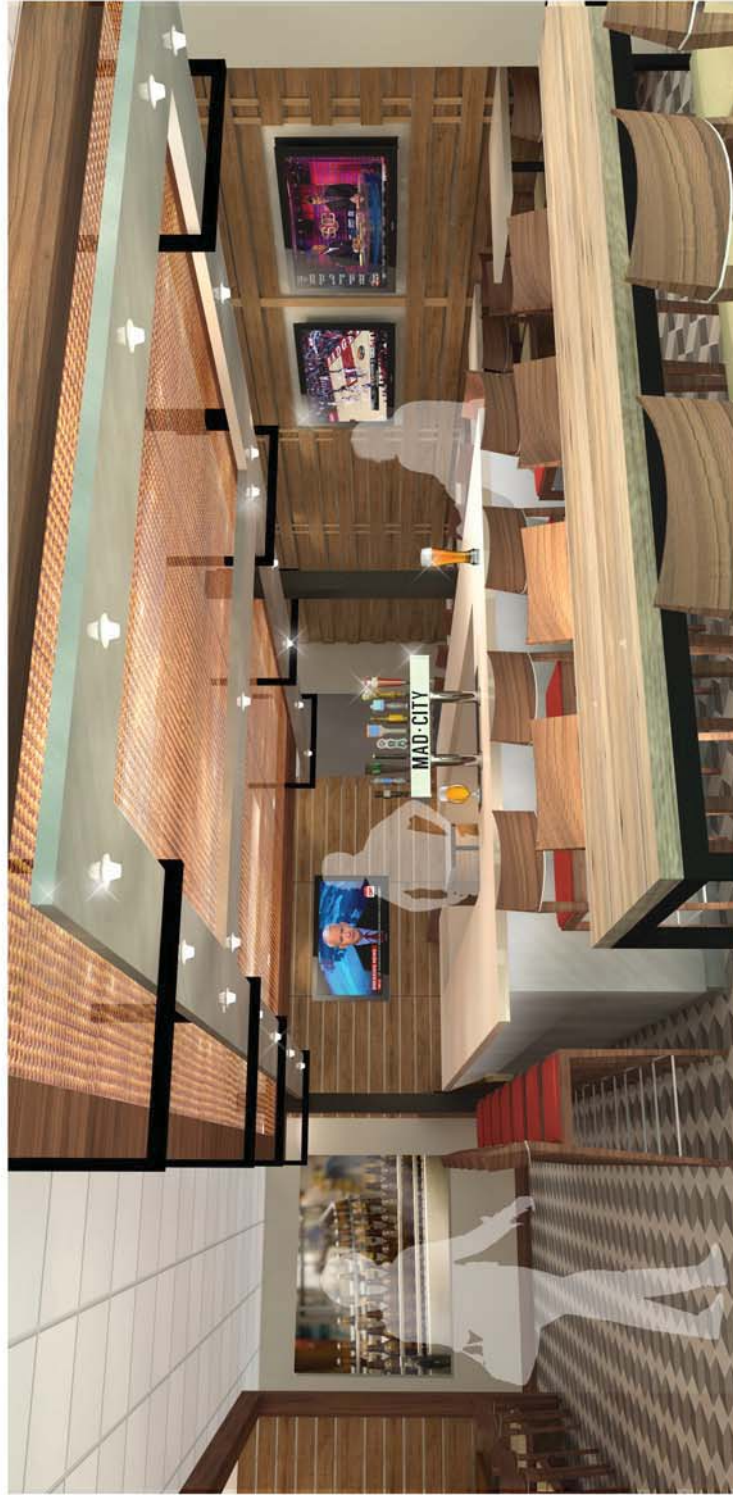

EXHIBIT C
Page 3 of 3