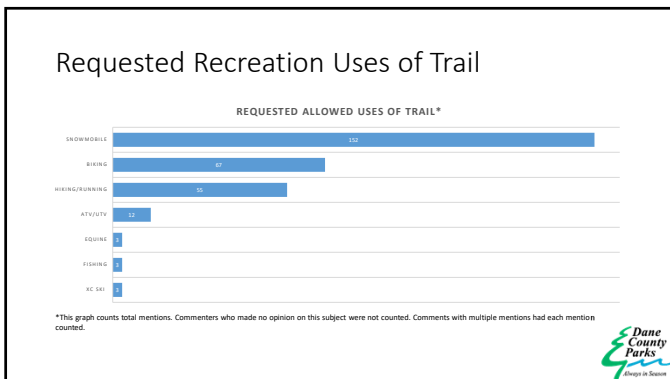

Where Comments Came From

204 Total Unique Comments

- PIM Meeting: **2 comments**
- PIM Comment Period, January 17th-February 1st: **75 comments**
- PIM Comment Period Extended, February 1st – March 15th: **90 comments**
- Facebook Comments: **37 comments**

Other Comments

*This graph counts total mentions. Commenters who made no opinion on this subject were not counted. Comments with multiple mentions had each mention counted.

**Amenities include picnic tables, mounted binoculars, restrooms, interpretive signage, etc.