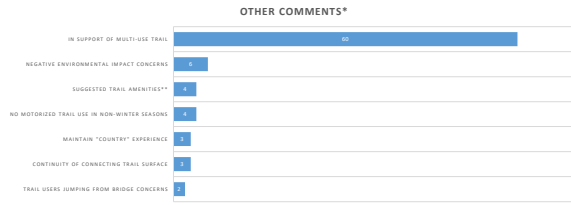

Other Comments

*This graph counts total mentions. Commenters who made no opinion on this subject were not counted. Comments with multiple mentions had each mention counted.