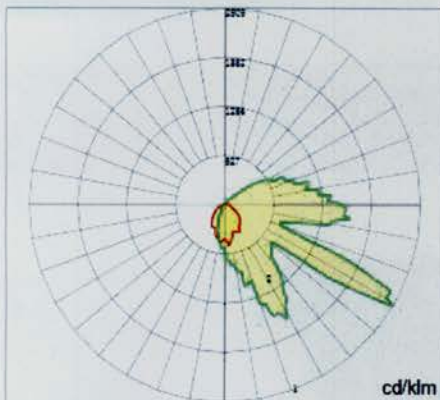

TYPICAL APPLICATIONS

- Security Lighting
- Pedestrian Lighting

ENVIRONMENTAL

IP65 Rating
 -30 to 45°C Operating Temperature

WARRANTY

PHYSICAL

Dimensions (14in x 8.5in x 7.1in)
 Weight 10.4lb
 Wall Mounting Options
 Fixture Material Aluminum Alloy

WARRANTY **5 Years**

PHOTOMETRICS

0.0~180.0

Mounting Hight 4m, 0 Tilt,
 50LUX-5LUX

Illumination

Height	Light Spot	LUX
2m	0.5×3.2m	142LUX
4m	0.9×6.4m	35.5LUX
6m	1.4×9.6m	15.8LUX
8m	1.8×12.8m	8.9LUX
10m	2.3×16.1m	5.7LUX