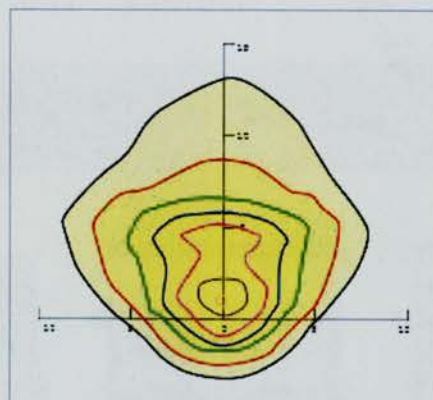

TYPICAL APPLICATIONS

- Security Lighting
- Pedestrian Lighting

ENVIRONMENTAL

IP65 Rating
 -30 to 45°C Operating Temperature

WARRANTY

PHYSICAL

Dimensions (14in x 8.5in x 7.1in)
 Weight 10.4lb
 Wall Mounting Options
 Fixture Material Aluminum Alloy

WARRANTY **5 Years**

PHOTOMETRICS

0.0~180.0

Mounting Hight 4m, 0 Tilt,
 50LUX-5LUX

Illumination

Height	Light Spot	LUX
2m	0.5×3.2m	142LUX
4m	0.9×6.4m	35.5LUX
6m	1.4×9.6m	15.8LUX
8m	1.8×12.8m	8.9LUX
10m	2.3×16.1m	5.7LUX