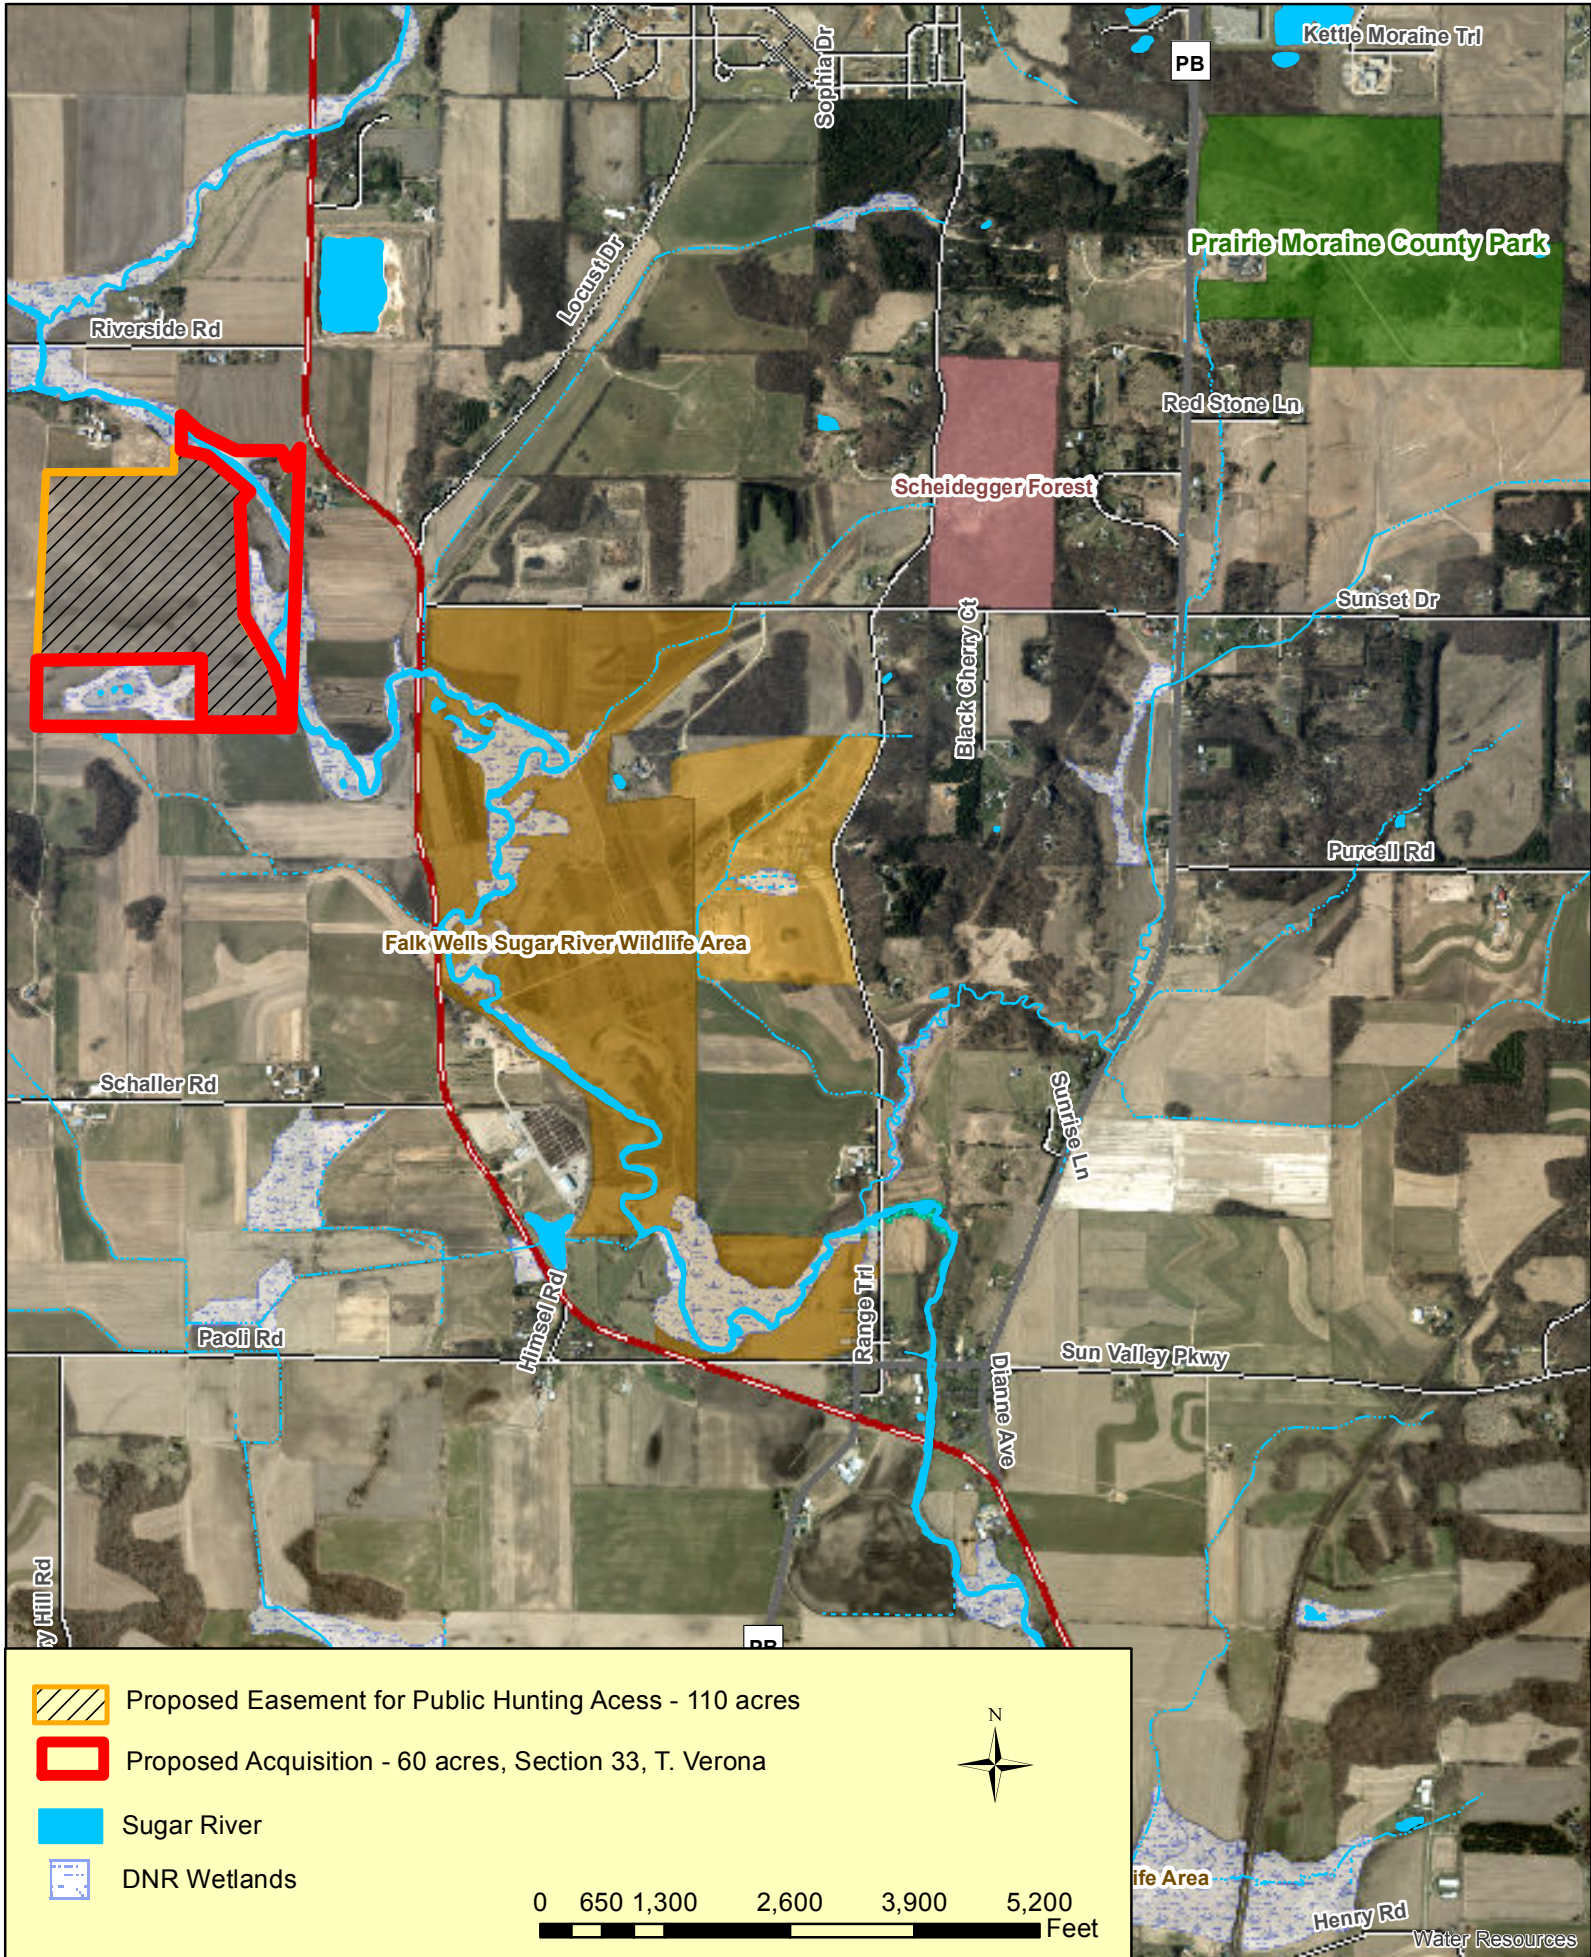

Proposed Acquisition Sugar River Natural Resource Area

 Proposed Easement for Public Hunting Access - 110 acres

 Proposed Acquisition - 60 acres, Section 33, T. Verona

 Sugar River

 DNR Wetlands

0 650 1,300 2,600 3,900 5,200 Feet