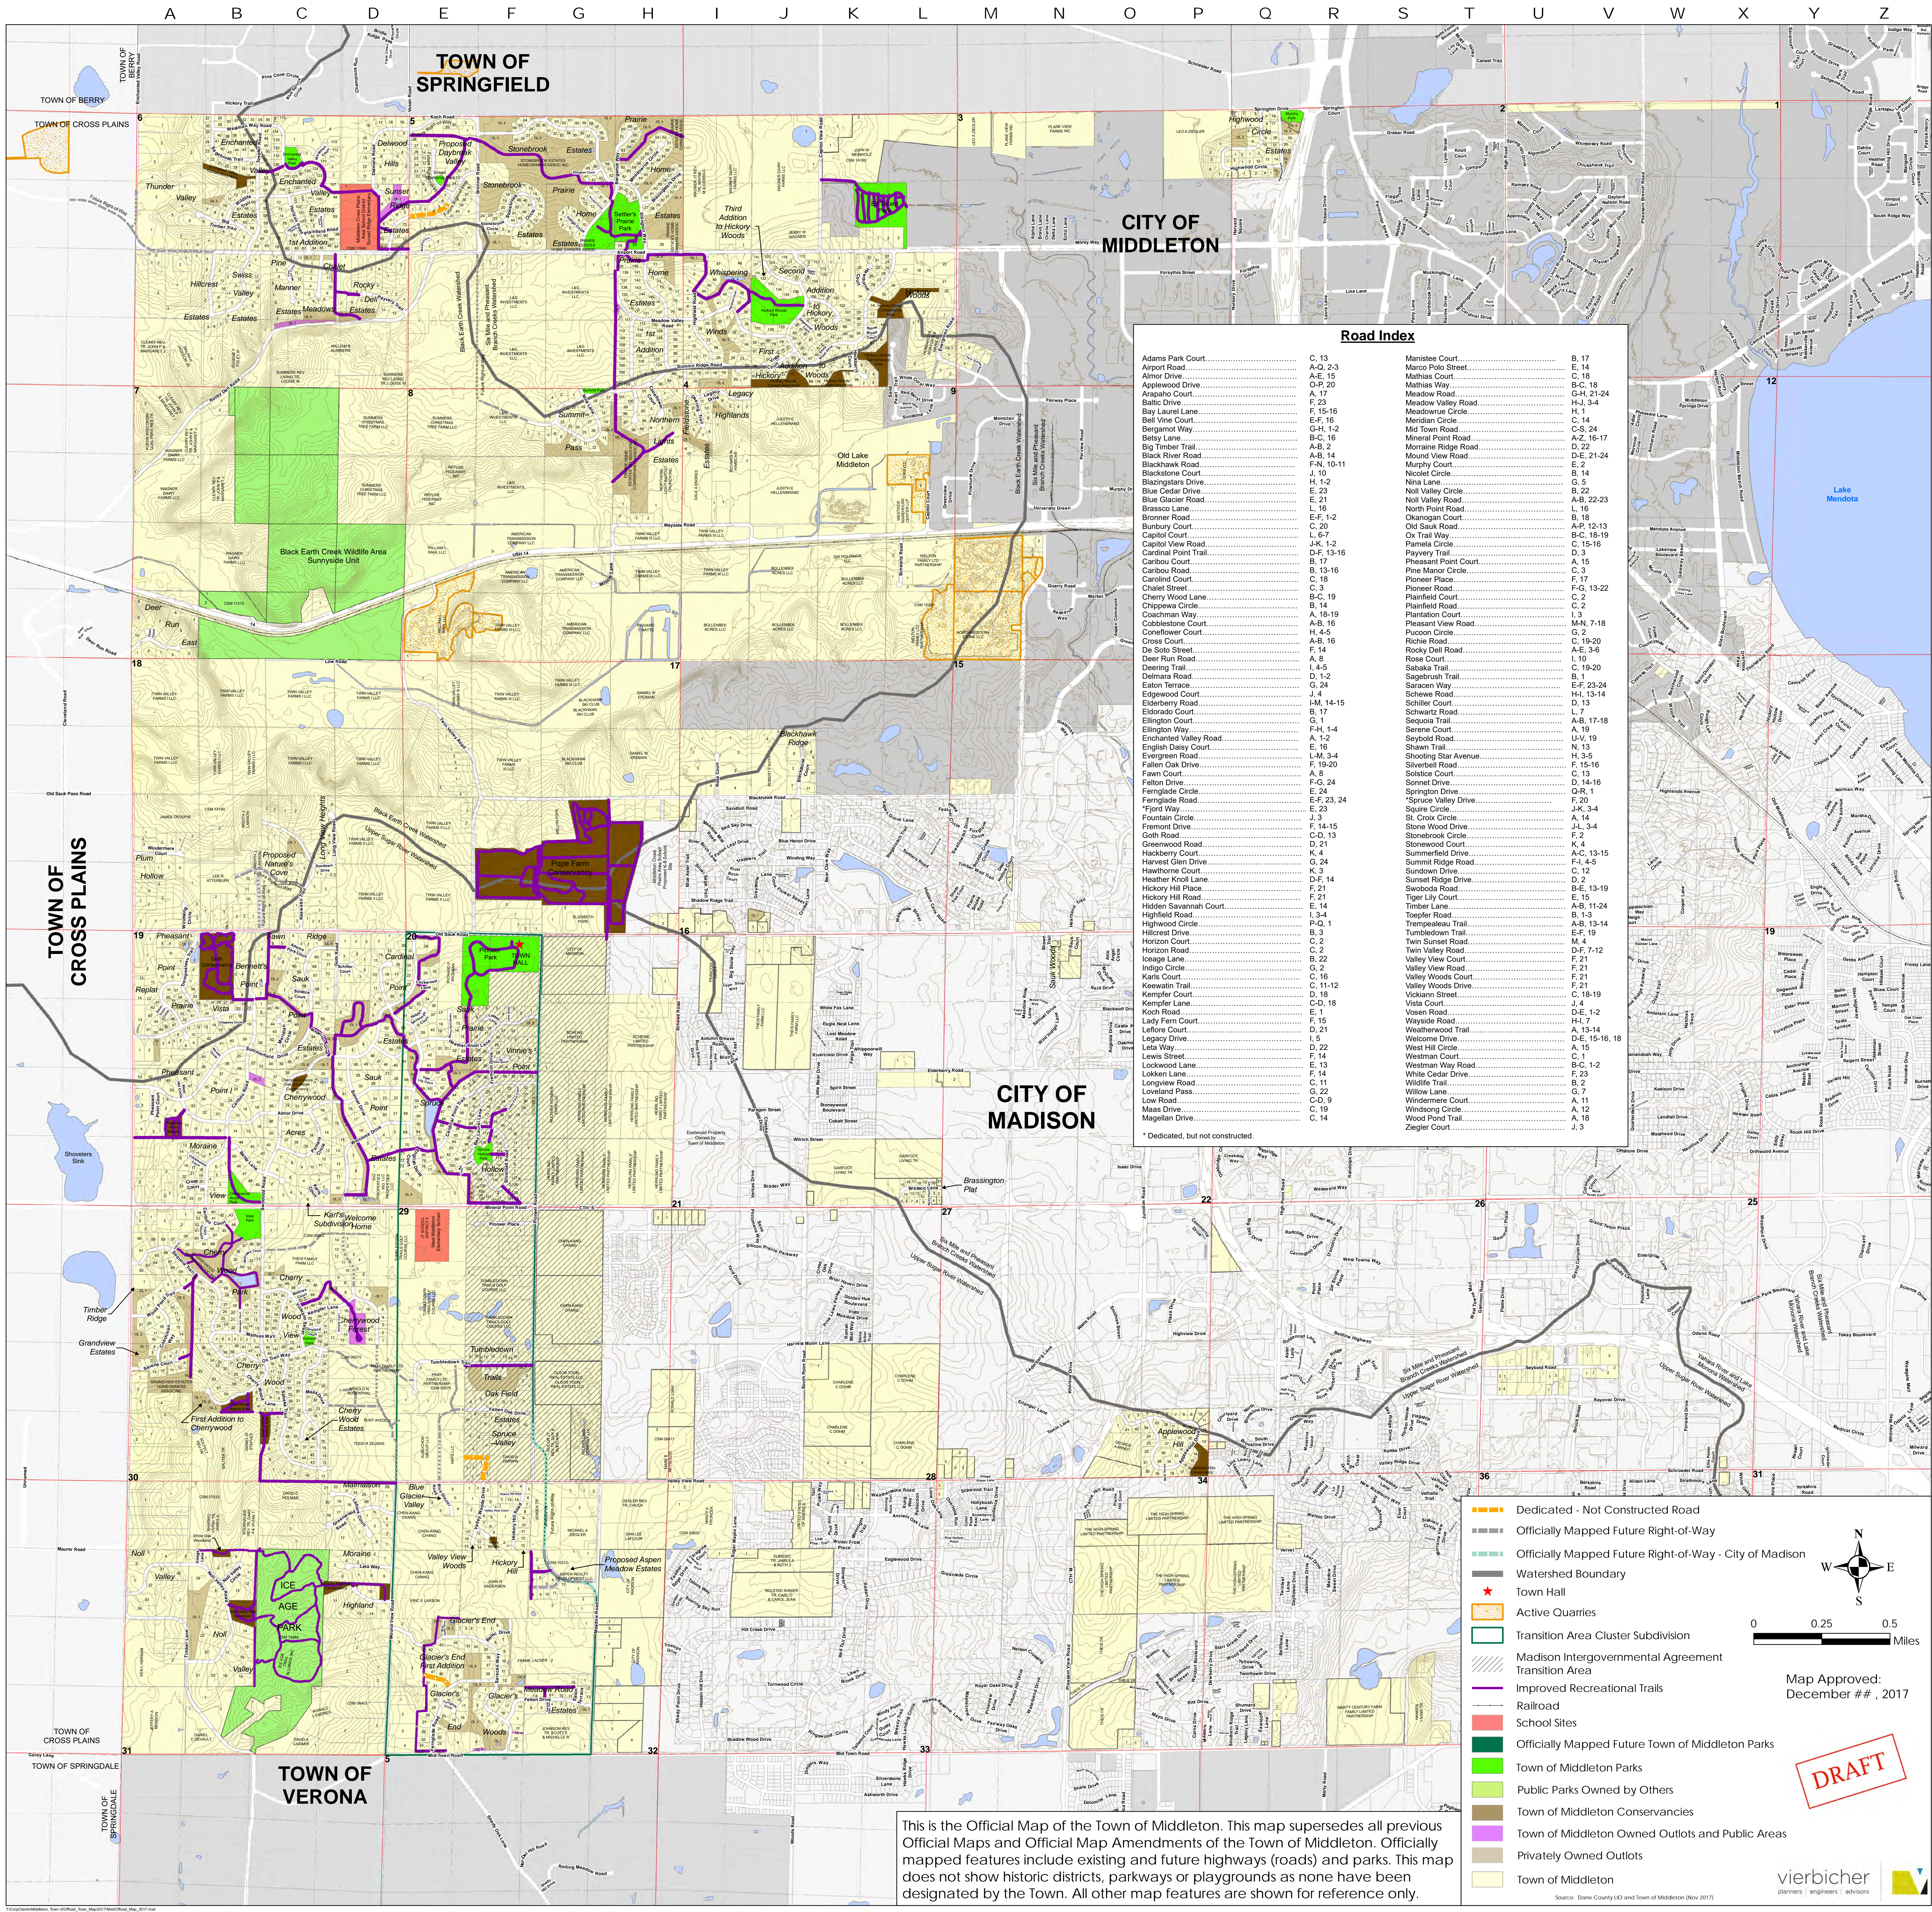

Town of Middleton - Official Map

Road Index

Adams Park Court.....	C, 13	Manistee Court.....	B, 17
Airport Road.....	A-Q, 2-3	Marco Polo Street.....	E, 14
Almor Drive.....	A-E, 15	Mathias Court.....	C, 18
Applewood Drive.....	Q-P, 20	Mathias Way.....	B-C, 13
Asapoke Court.....	A, 17	Meadow Road.....	G-H, 21-24
Baltic Drive.....	F, 23	Meadow Valley Road.....	H-J, 3-4
Bay Laurel Lane.....	F, 15-16	Meadowview Circle.....	C, 14
Bell Vine Court.....	A-B, 2	Merridian Circle.....	H, 1
Bergamot Way.....	G-H, 1-2	Mid Town Road.....	C-S, 24
Betsy Lane.....	B-C, 16	Mineral Point Road.....	A-Z, 16-17
Big Timber Trail.....	A-B, 2	Moraine Ridge Road.....	D, 22
Black River Road.....	A-B, 14	Mound View Road.....	D-E, 21-24
Blackhawk Road.....	F-N, 10-11	Murphy Court.....	E, 2
Blackstone Court.....	L, 16	Nickeliet Circle.....	E, 14
Blazingstars Drive.....	H, 1-2	Nina Lane.....	G, 5
Blue Cedar Drive.....	E, 23	Noll Valley Circle.....	B, 22
Blue Glacier Road.....	E, 21	North Valley Road.....	A-B, 22-23
Brassica Lane.....	L, 16	North Point Road.....	C, 18, 19
Bronner Road.....	E-F, 1-2	Okanogan Court.....	B, 18
Bunbury Court.....	C, 20	Old Sauk Road.....	A-P, 12-13
Capitol Court.....	L, 6-7	Or Trail Way.....	C, 18, 19
Capitol View Road.....	J-K, 1-2	Panama Circle.....	C, 15-16
Cardinal Point Trail.....	D-F, 13-16	Payberry Trail.....	D, 3
Caribou Court.....	B, 17	Phonix Point Court.....	A, 15
Caribou Road.....	B, 13-16	Pine Manor Circle.....	C, 3
Caroland Court.....	C, 18	Pioneer Place.....	F, 17
Chalet Street.....	C, 3	Pioneer Road.....	F-G, 13-22
Cherry Wood Lane.....	B-C, 19	Pleasant View Road.....	A-E, 3-6
Chippewa Circle.....	B, 14	Plainfield Road.....	C, 2
Coachman Way.....	A, 18-19	Plantation Court.....	I, 3
Cobaltstone Court.....	H, 4-5	Pleasant View Road.....	M-H, 7-18
Coneflower Court.....	A-B, 16	Pucon Circle.....	G, 2
Cross Court.....	F, 16	Richie Road.....	C, 19-20
De Sole Street.....	F, 8	Rocky Dell Road.....	A-E, 3-6
Deer Run Road.....	I, 4-5	Rose Court.....	C, 10
Deering Trail.....	D, 1-2	Sabaka Trail.....	C, 19-20
Delmar Road.....	C, 24	Sagebrush Trail.....	B, 1
Eaton Terrace.....	J, 4	Saltstone Court.....	A-E, 23-24
Edgewood Court.....	I-M, 14-15	Schewe Road.....	H-I, 13-14
Elderberry Court.....	B, 17	Schiller Court.....	D, 13
Elkwood Court.....	G, 1	Sequoia Trail.....	A-B, 17-18
Ellington Way.....	F-H, 1-4	Serene Court.....	A, 19
Enchanted Valley Road.....	A, 1-2	Seybold Road.....	E, 19
English Daisy Court.....	E, 16	Shawn Trail.....	N, 13
Evergreen Road.....	L-M, 3-4	Shooting Star Avenue.....	H, 3-5
Fallen Oak Drive.....	F, 19-20	Silverbell Road.....	F, 15-16
Fawn Court.....	A, 8	Solstice Court.....	C, 13
Felton Drive.....	F-G, 24	Sonnet Drive.....	D, 14-16
Fenigade Circle.....	E, 24	Spring Drive.....	O-R, 1
Fenglade Road.....	E-F, 23, 24	Spurlock Valley Drive.....	E, 20
"Fjord Way".....	E, 23	Squire Circle.....	J-K, 3-4
Fountain Circle.....	J, 3	St. Croix Circle.....	A, 14
Fronton Drive.....	F, 14-15	Stone Wood Drive.....	J-L, 3-4
Goth Road.....	C-D, 13	Stonbrook Circle.....	E, 4-5
Greenwood Road.....	D, 21	Stonewood Court.....	K, 4
Hackberry Court.....	K, 4	Summerfield Drive.....	A-C, 13-15
Harvest Glen Drive.....	G, 24	Summit Ridge Road.....	F, 4-5
Hawthorne Court.....	K, 3	Sundown Drive.....	C, 12
Heather Knoll Lane.....	D-F, 14	Sunset Ridge Drive.....	D, 2
Hickory Hill Place.....	F, 21	Swaboda Road.....	E, 13-19
Hickory Hill Road.....	F, 21	Tadpole Trail.....	E, 15
Hidden Savannah Court.....	E, 14	Timber Lane.....	A-B, 11-24
Highland Road.....	I, 3-4	Toepfer Lane.....	B, 13
Highwood Circle.....	P, 2-1	Trempealeau Trail.....	A-B, 13-14
Hilcrest Drive.....	B, 3	Turnbellow Trail.....	E-F, 19
Horizon Court.....	C, 2	Twin Sunset Road.....	M, 4
Horizon Road.....	S, 2	Twin Valley Road.....	D-F, 7-12
Iceage Lane.....	B, 22	Valley View Court.....	F, 21
Indigo Circle.....	G, 2	Valley View Road.....	F, 21
Ironwood Court.....	C, 18	Valley Woods Court.....	F, 21
Keewatin Trail.....	C, 11-12	Valley Woods Drive.....	F, 21
Kempfer Court.....	D, 18	Vickian Street.....	C, 18-19
Kempfer Lane.....	C-D, 18	Vista Court.....	J, 4
Koch Road.....	E, 1	Vozen Road.....	D-E, 1-2
Lady Fern Court.....	F, 15	Wayside Road.....	H-I, 7
Legacy Drive.....	D, 21	Weatherwood Trail.....	A, 13-14
Leta Way.....	I, 5	Welcome Drive.....	E, 15-16, 18
Lewis Street.....	F, 14	West Hill Circle.....	A, 15
Lokken Lane.....	E, 13	Westman Court.....	C, 1
Longview Road.....	C, 11	Westman Way Road.....	C, 1-2
Loveland Pass.....	G, 22	White Cedar Drive.....	F, 23
Low Road.....	C, 9	Wildlife Trail.....	C, 1
Maas Drive.....	C, 19	Willow Lane.....	S, 7
Magellan Drive.....	C, 14	Windermere Court.....	A, 11
		Windsong Circle.....	A, 12
		Wood Pond Trail.....	A, 18
		Ziegler Court.....	J, 3