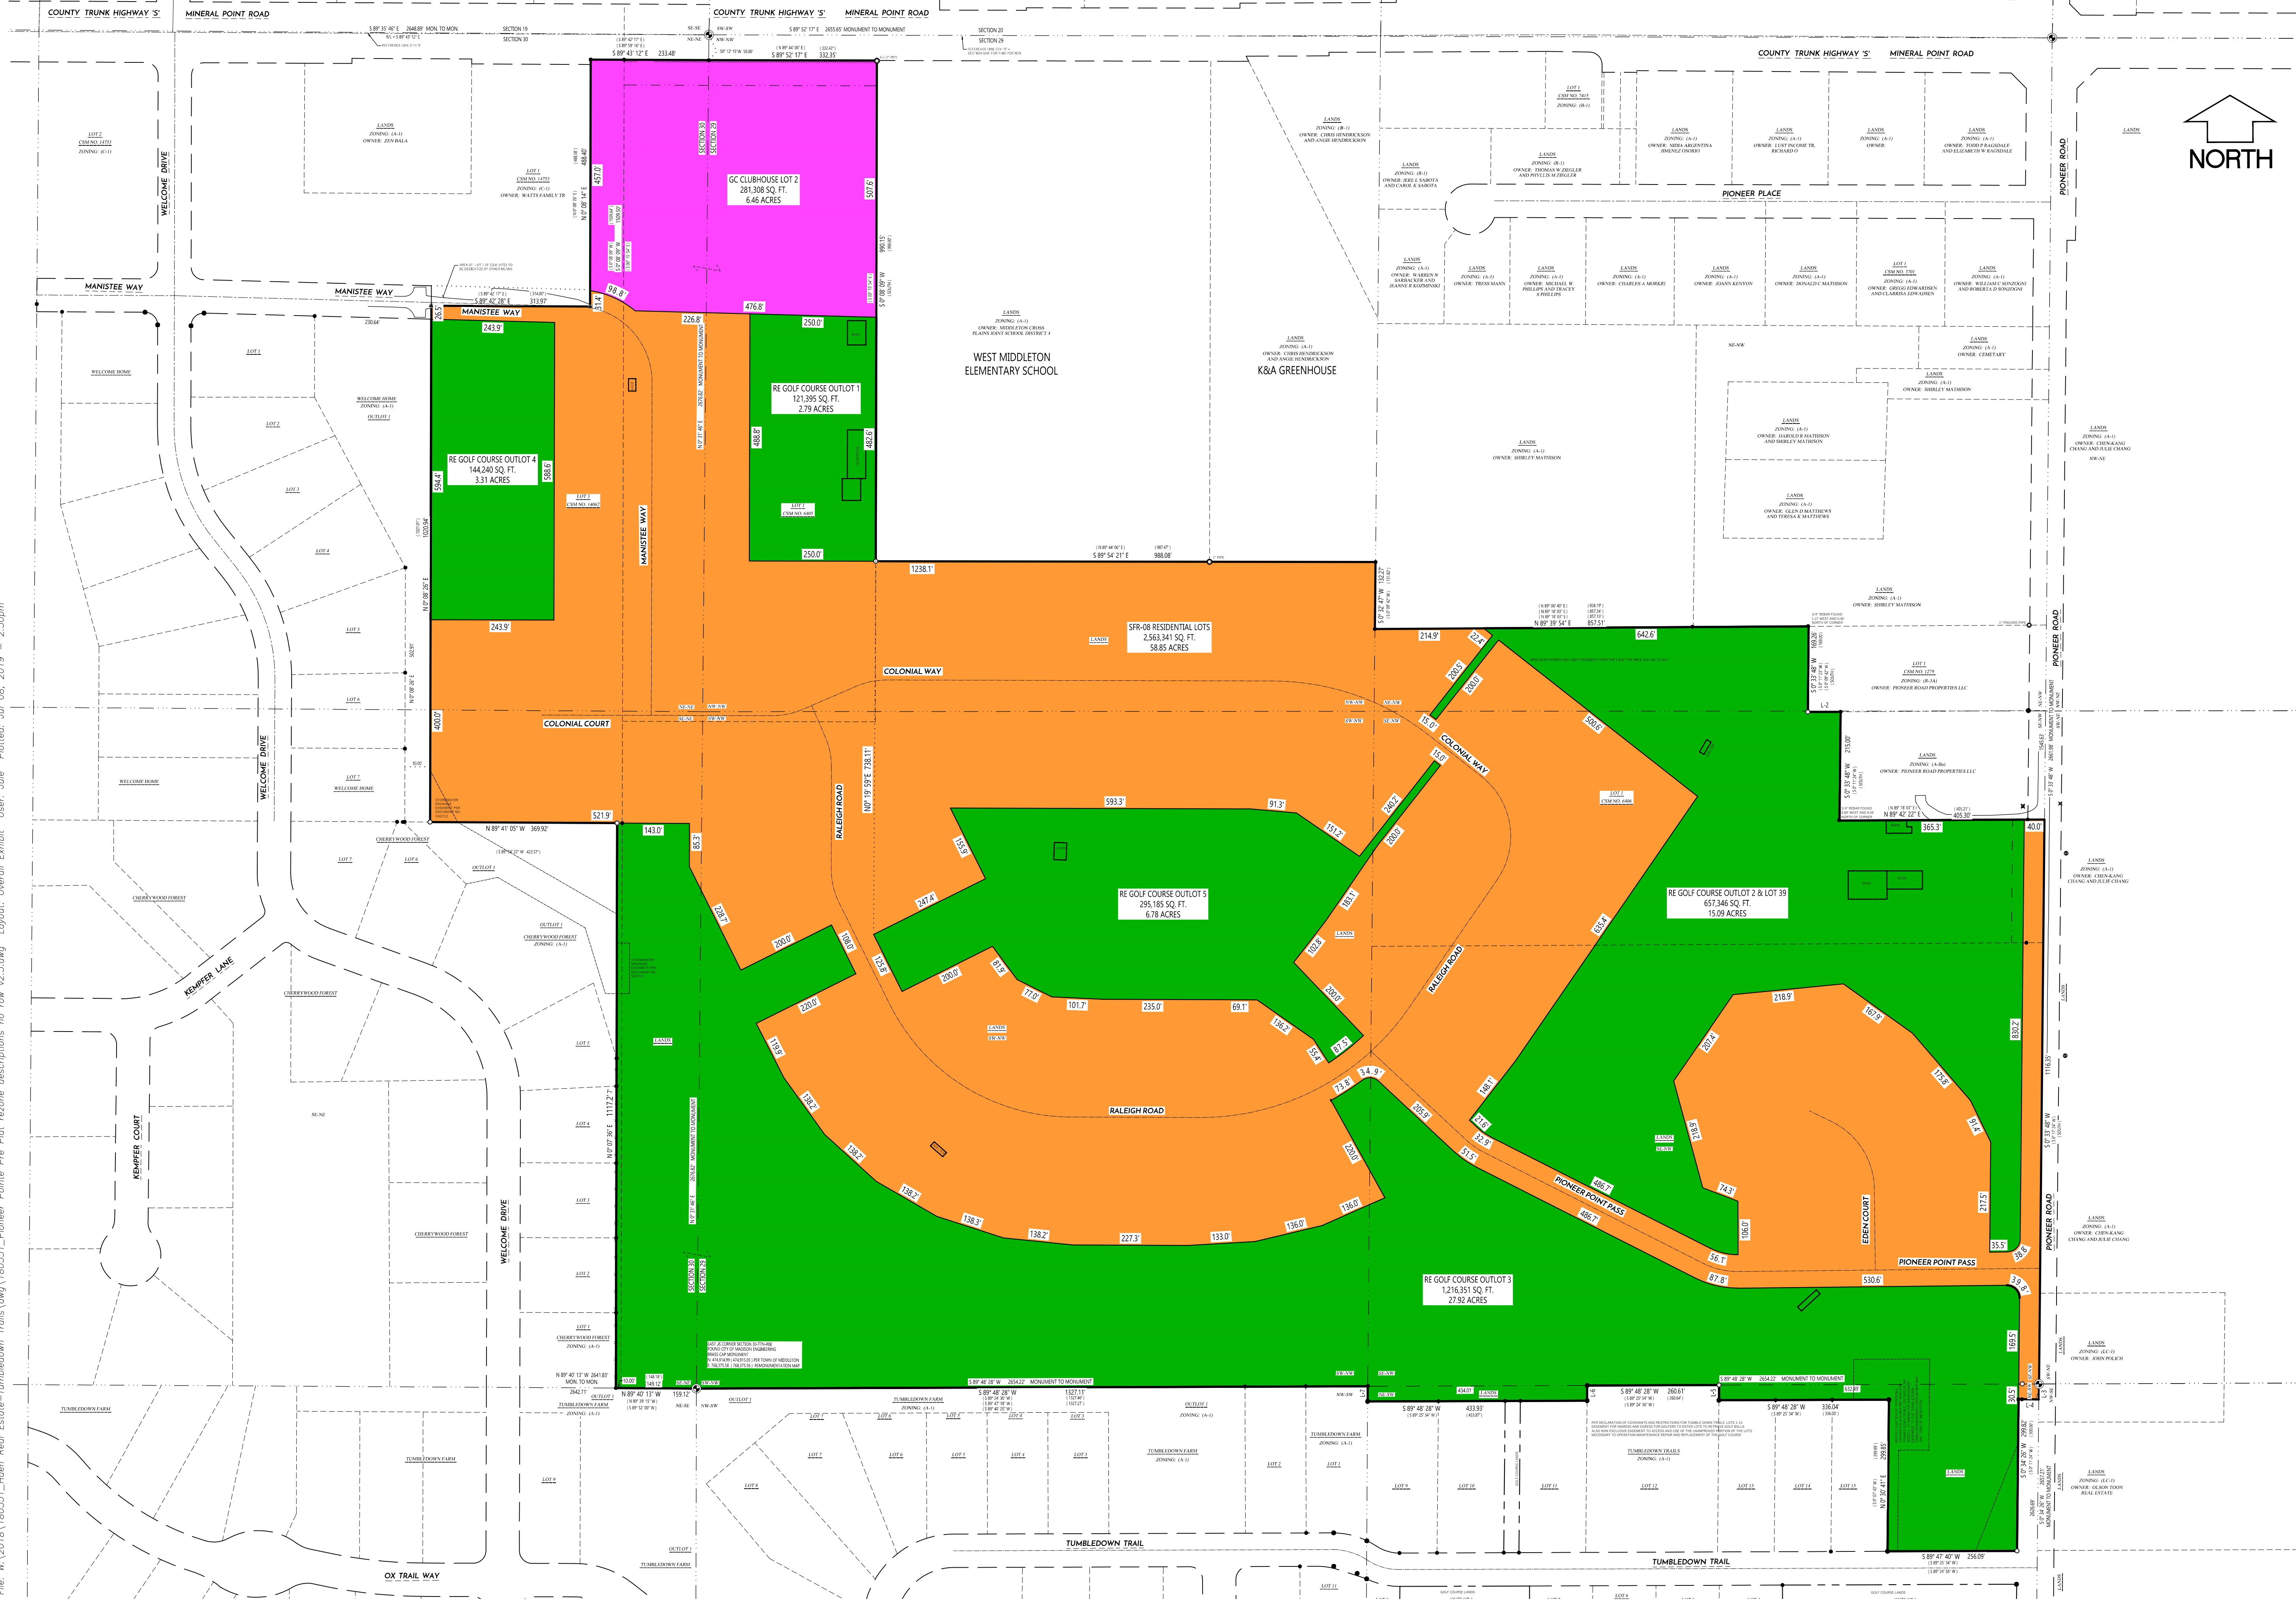

**TUMBLEDOWN TRAILS GOLF COURSE
ZONING EXHIBIT**
HAEN REAL ESTATE
TOWN OF MIDDLETON, DANE COUNTY, WI

7701 W MINERAL POINT ROAD
VERONA, WI 53593

Sheet Title:
PROPOSED ZONING

Revisions:

No.	Date:	Description:

Graphic Scale	
Wyser Number	18-0551
Set Type	SCHEMATIC
Date Issued	07/03/2019
Sheet Number	EX. A

File: \\K:\2018\180551_Haen Real Estate-Tumbledown Trails\wg\180551_Pioneer Points Pre Plat rezoning descriptions no row v2.3.dwg
 Plotted: Jul 08, 2019 - 2:30pm
 Layout: Overall Exhibit - User: Julie