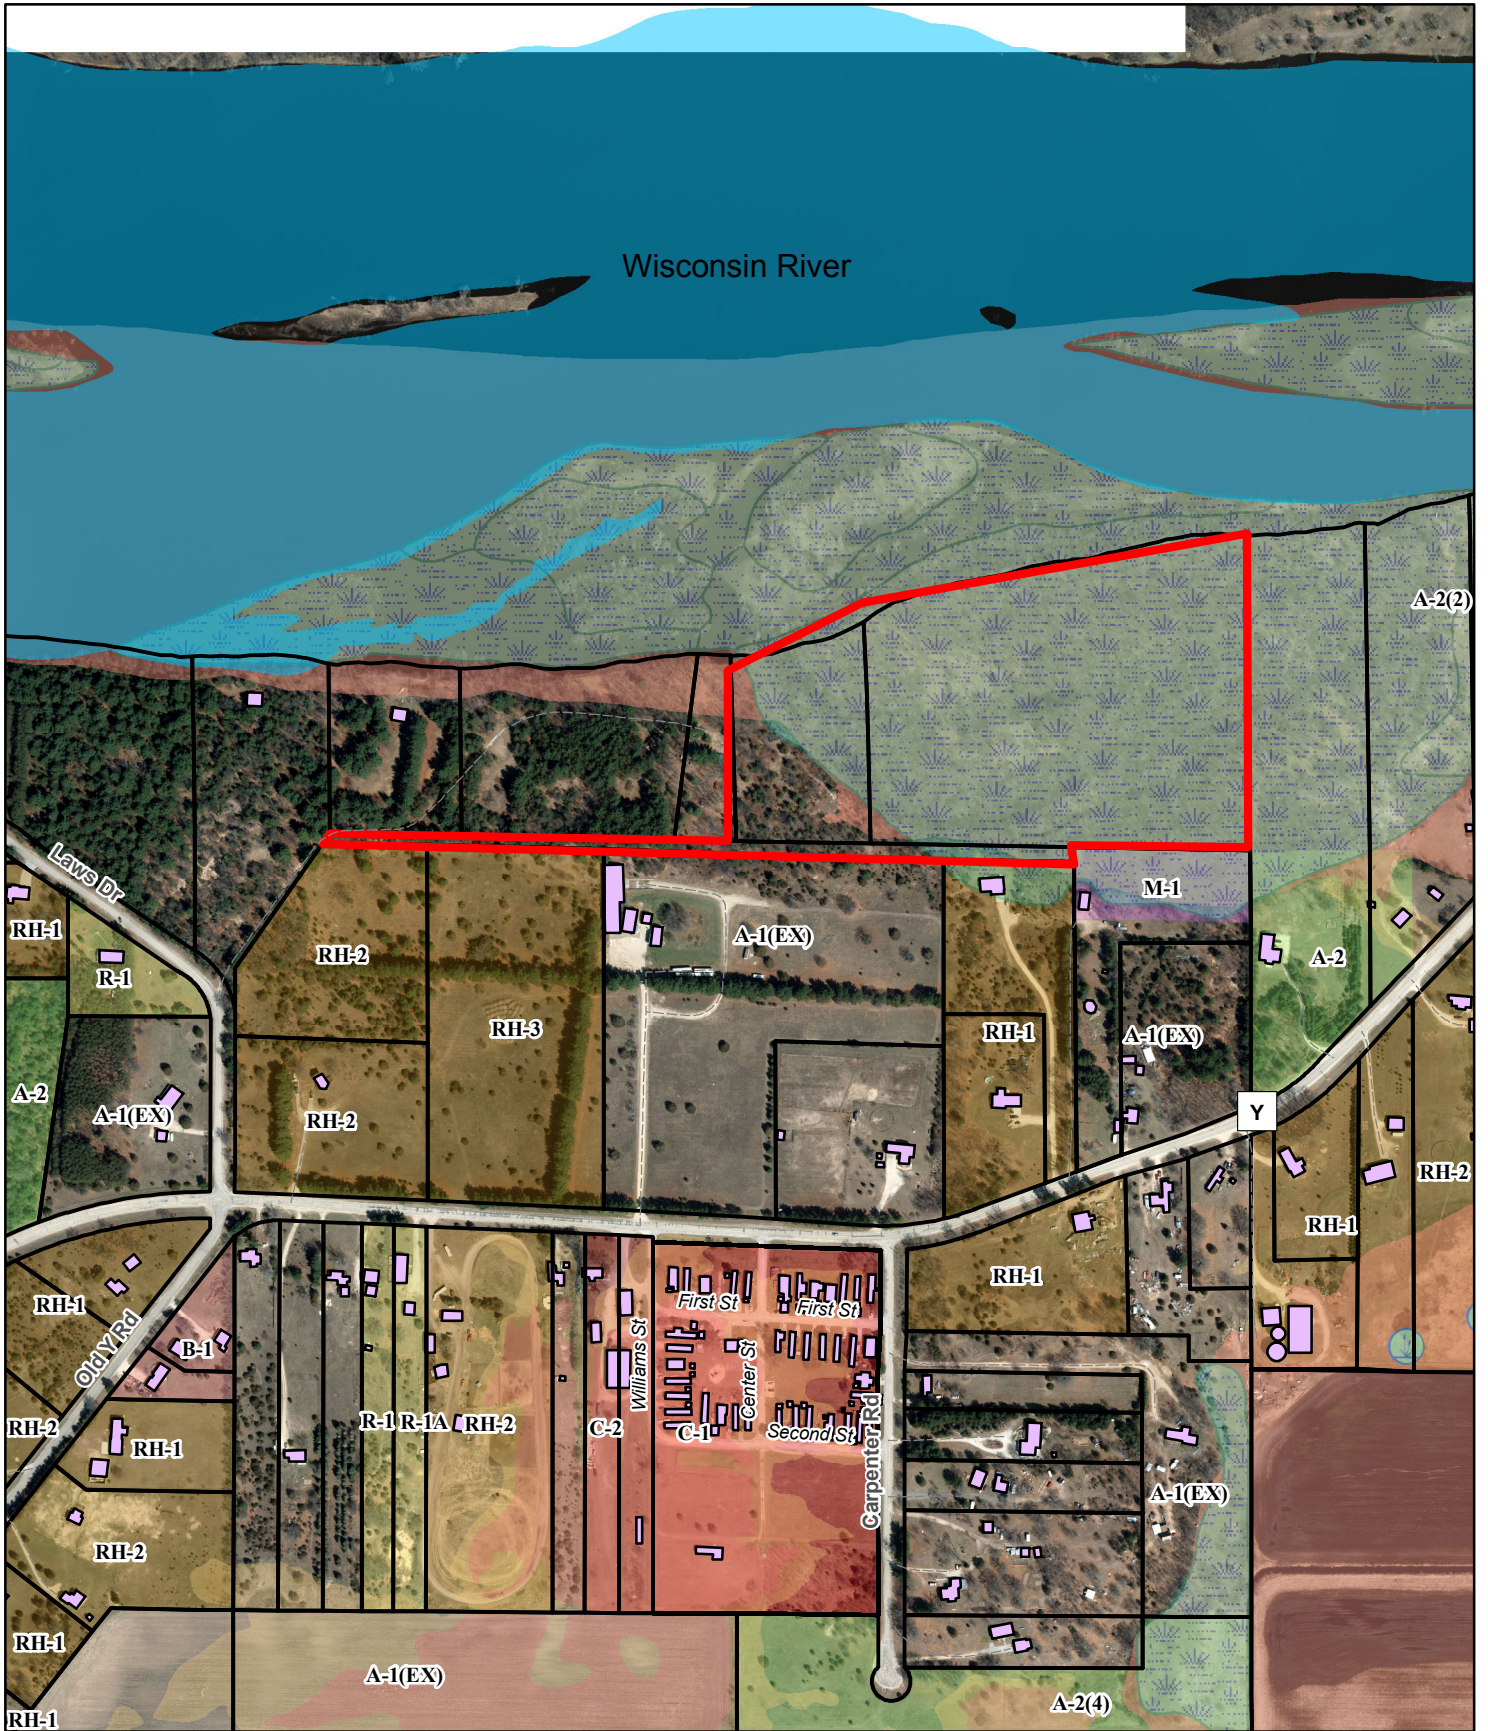

Wisconsin River

**Legend**

-  Floodplain
-  Wetland

Petition 11021  
Luetke