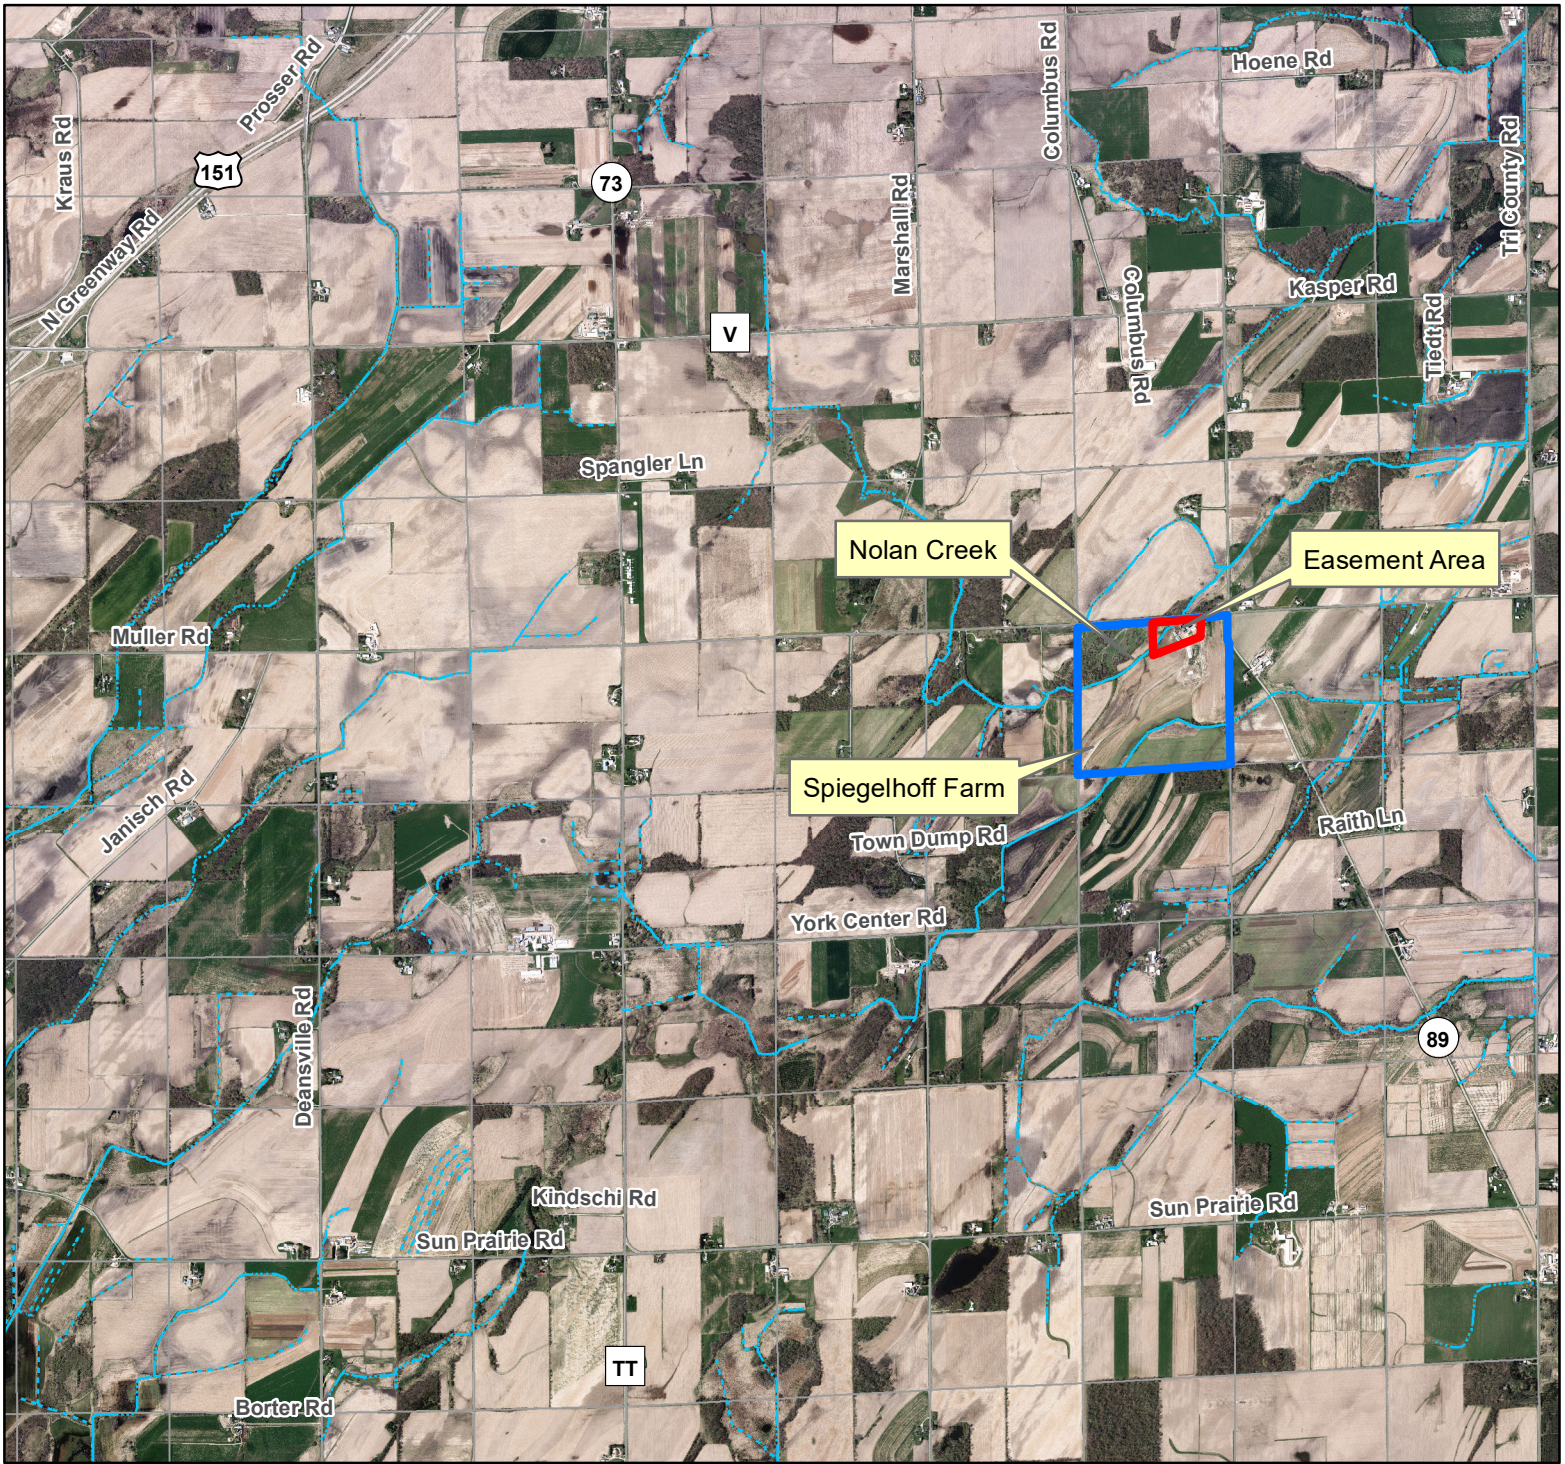

# 8.5 acre Conservation Easement - Town of York Harvey Spiegelhoff

- 8.5 acre Easement Area
- Spiegelhoff Farm