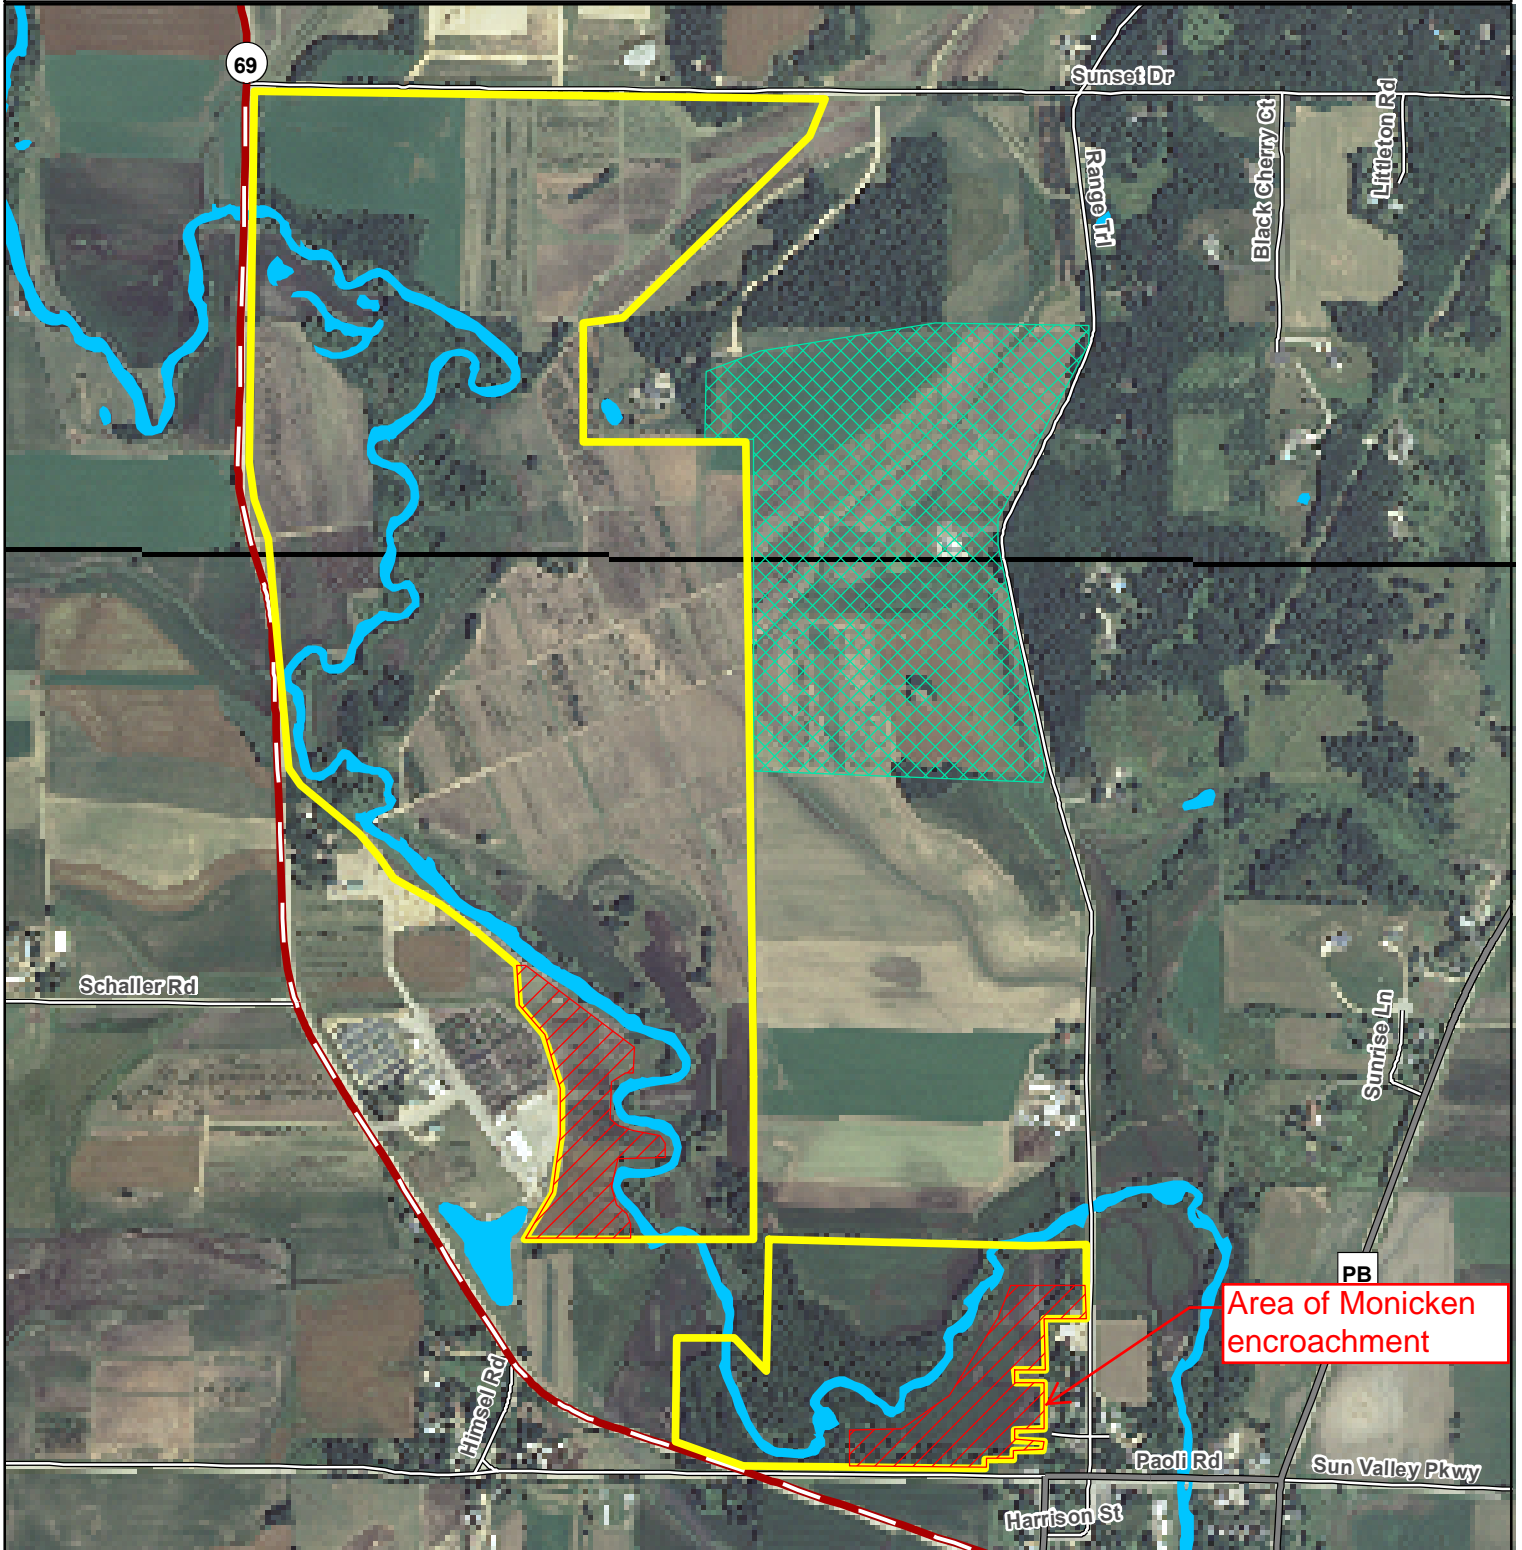

Sugar River Natural Resource Area: Bruce Company Purchase

-  Fee Purchase - Approximately 375 acres
-  Conservation Easement - Approximately 95 acres

-  Acreage Excluded from Stewardship Grant
Each area is approximately 13 acres
Approximately 349 acres will remain

0 385 770 1,540 2,310 3,080 Feet