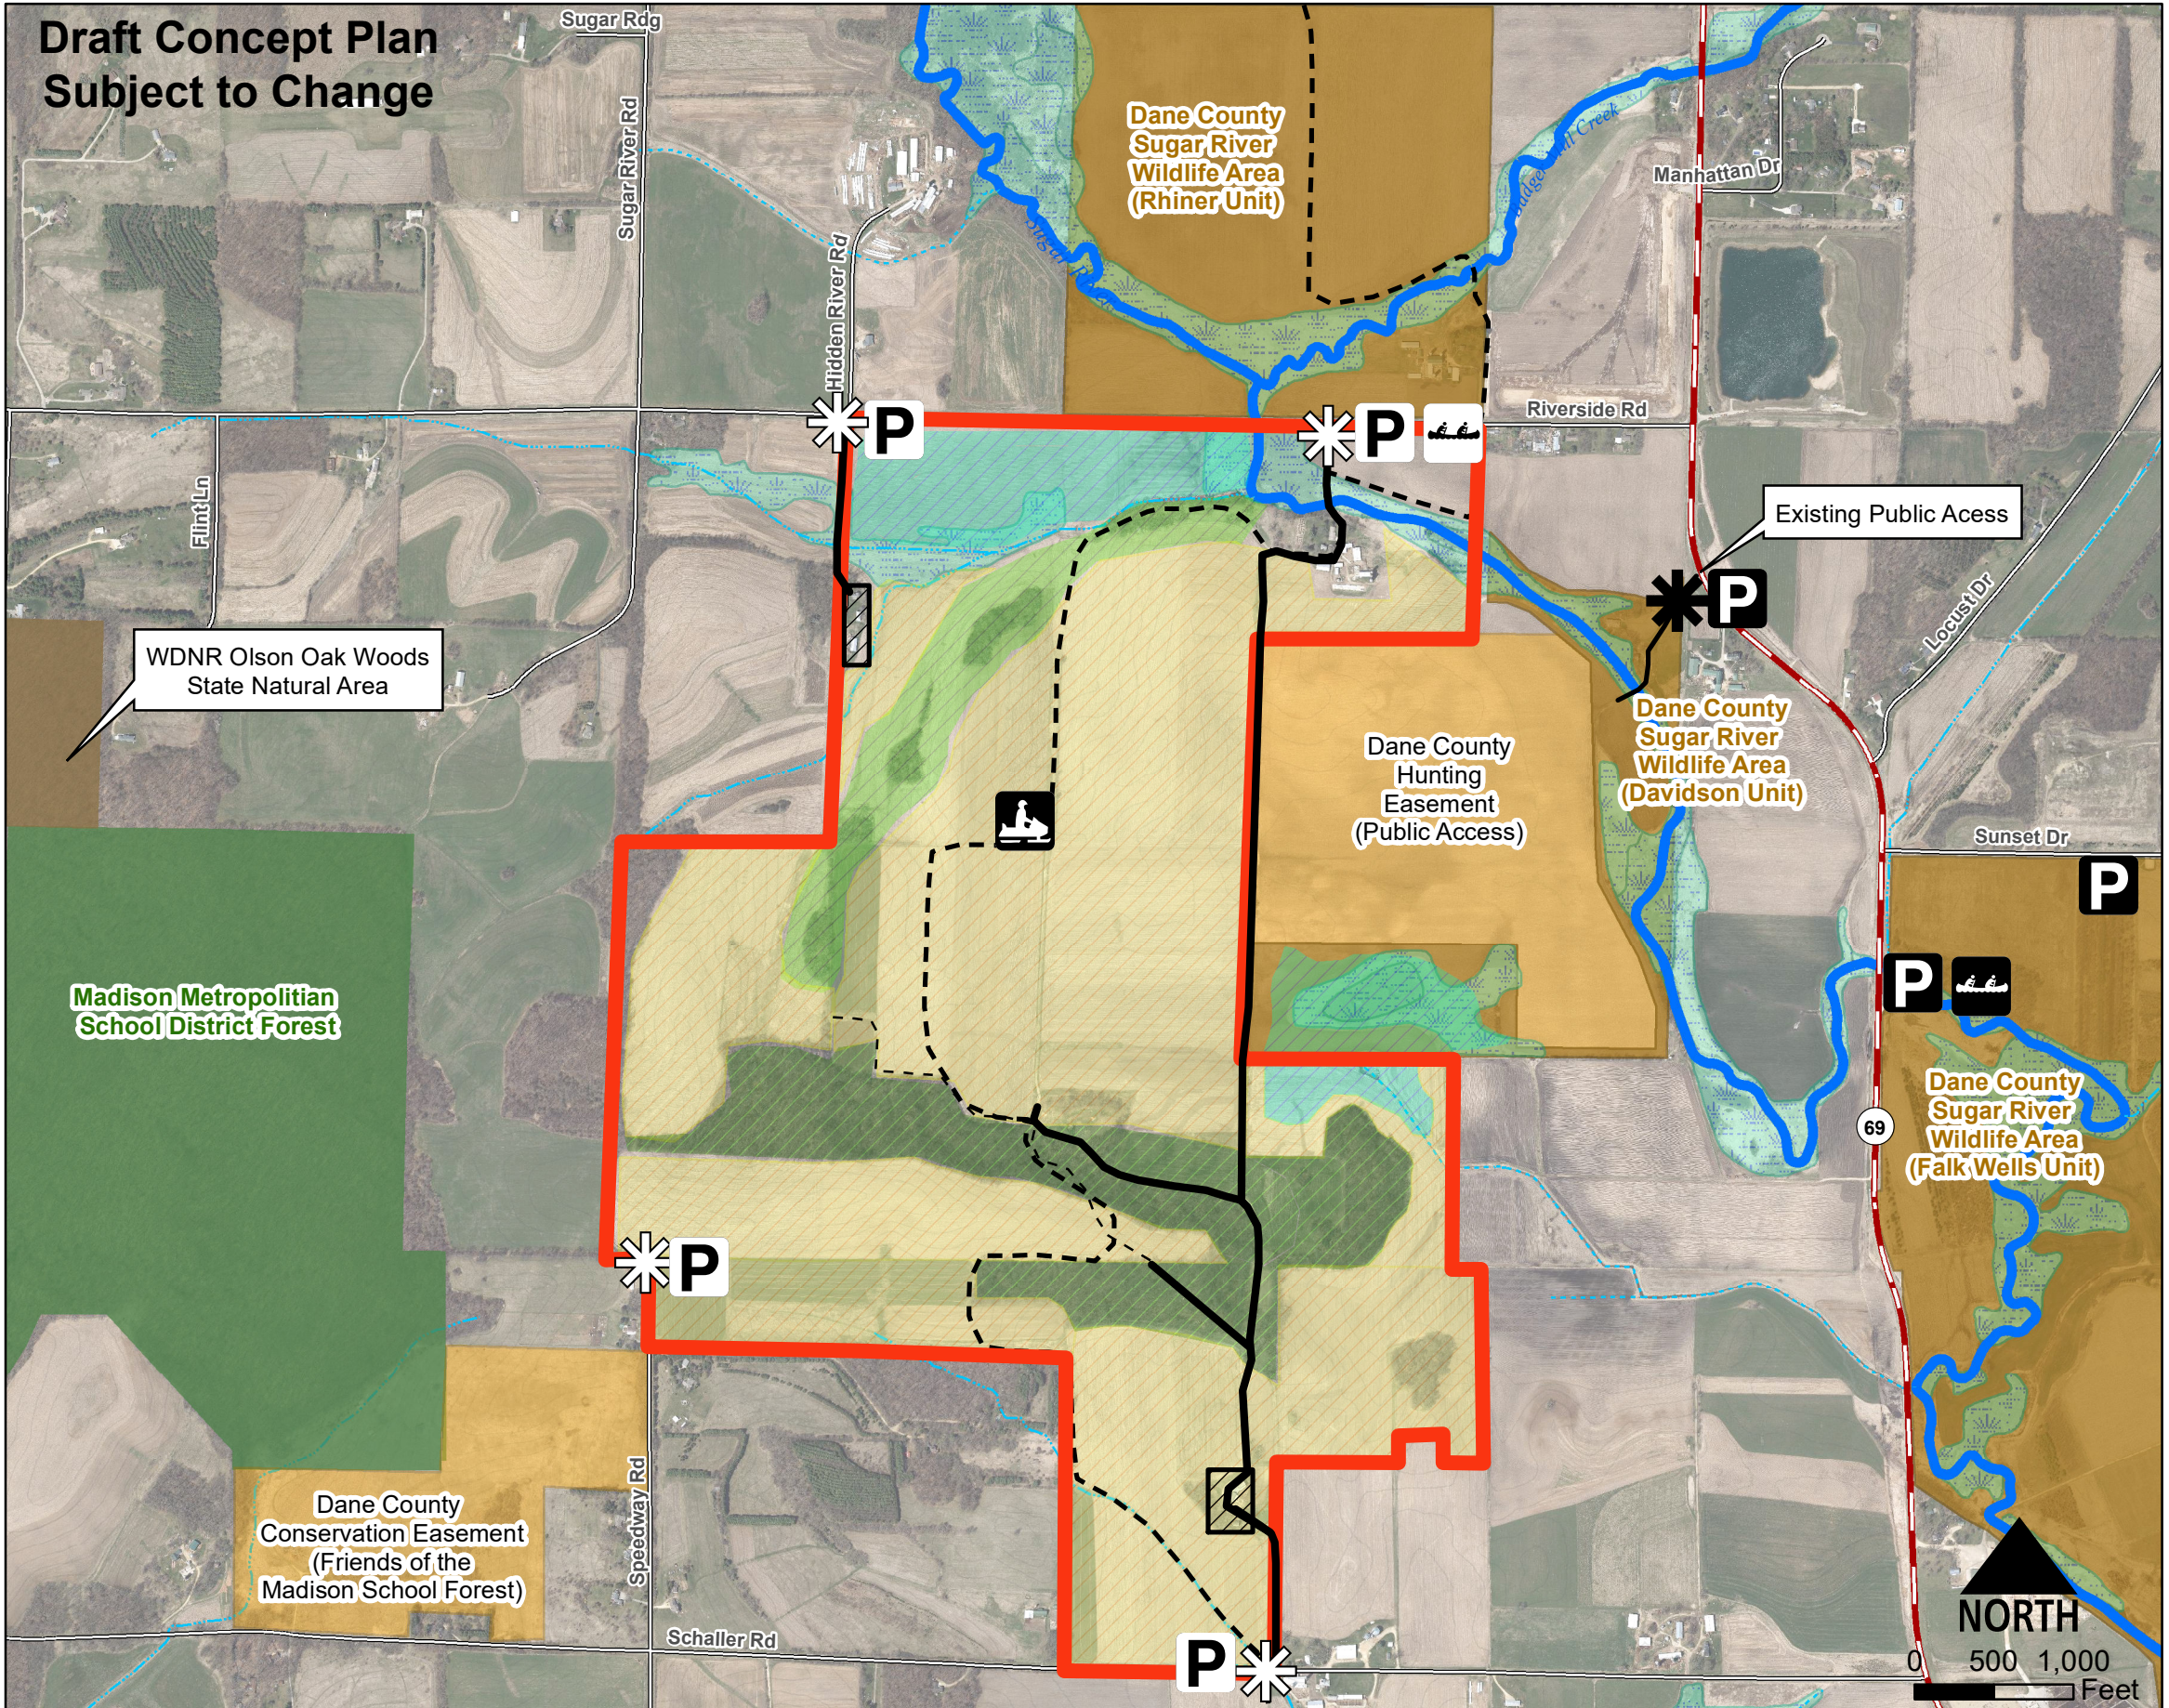

Sugar River Wildlife Area Property Acquisition

Town of Verona & Town of Montrose: Duerst Family - approx. 625 acres

Legend

-  Subject Parcel
- Existing Improvements**
-  Snowmobile Trail
-  Gravel Roads
- Potential Improvements**
-  Public Access
-  Parking Area
-  Canoe/Kayak Launch
-  Building Demo
- Future Landcover**
-  Prairie Restoration
-  Savanna Restoration
-  Wetland Restoration
-  Woodland Restoration

Sugar River Wildlife Area Current Acreage: 725 acres