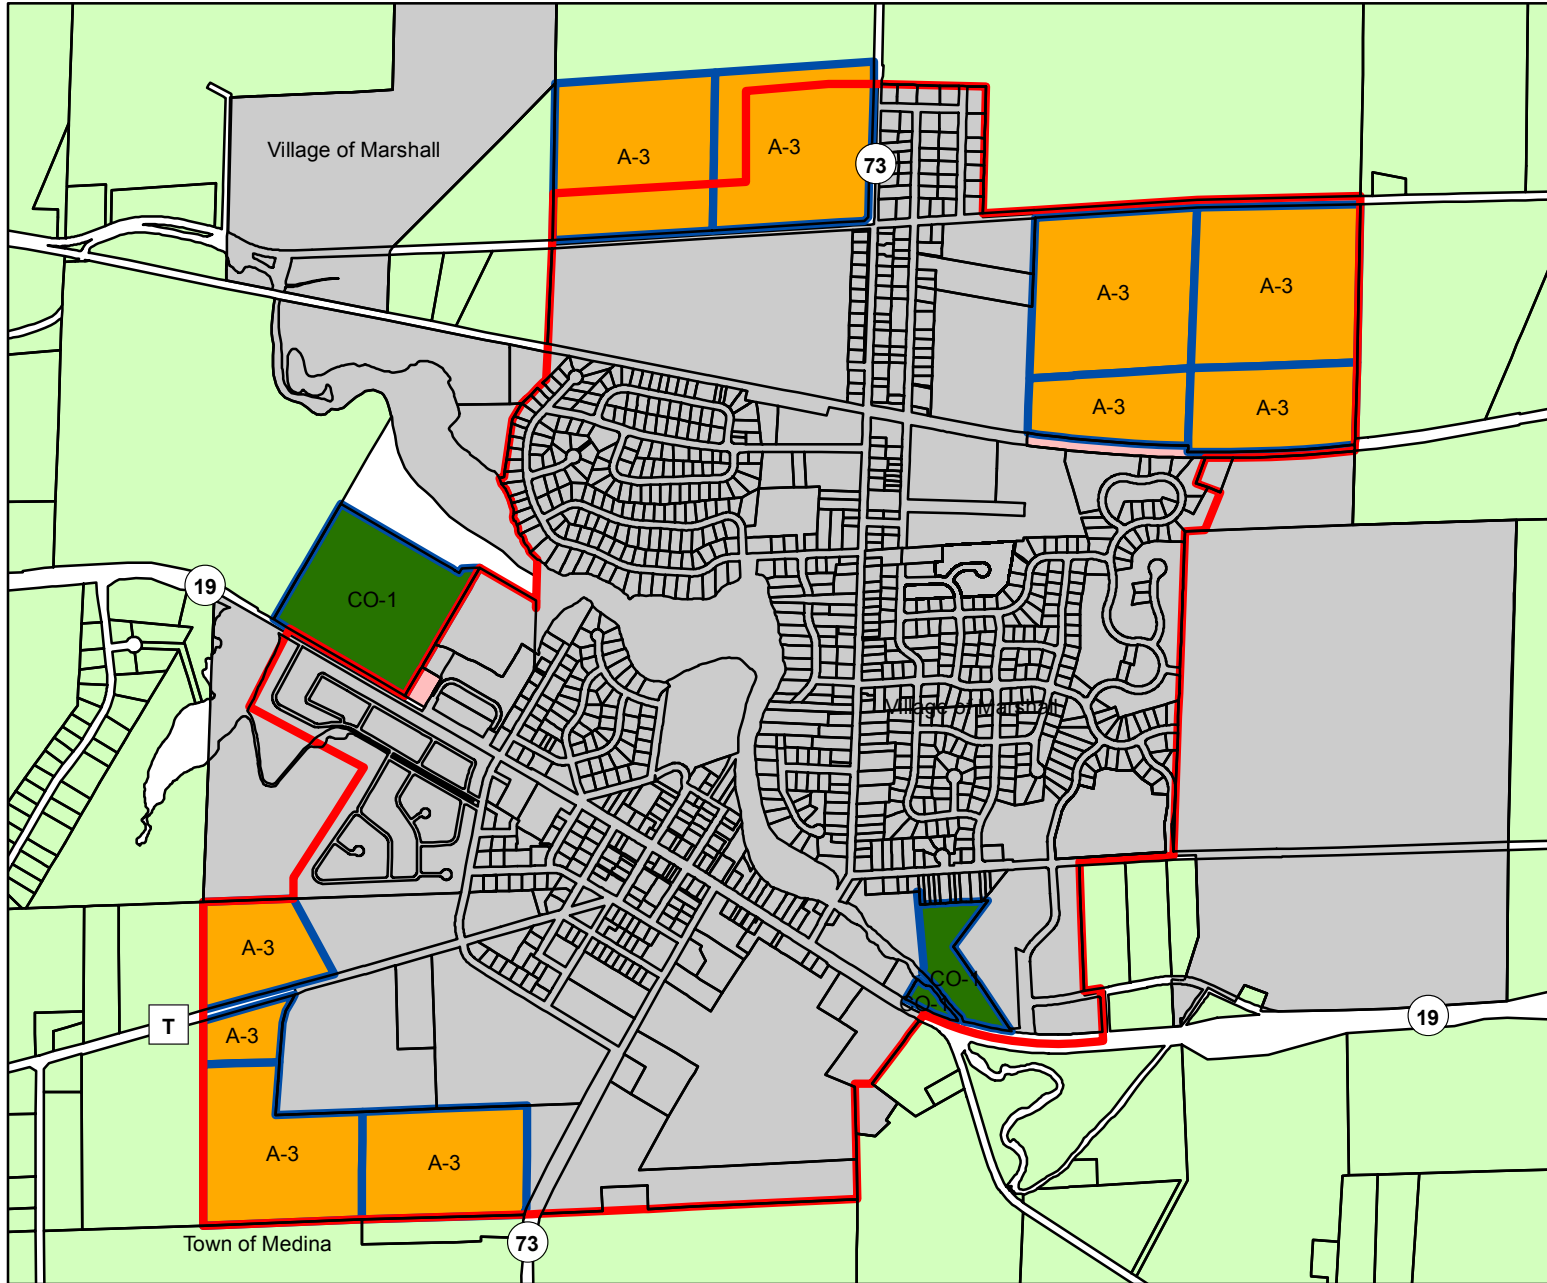

Town of Medina
 Farmland Preservation Zoning Compliance

Legend

- Ownership Boundaries
- Urban
- Limited

FPPMedina

Prop_Zoning

- A-3
- CO-1
- ROW

City

Village

Town

Major Lake

Farmland Preservation

Farmland_Preservation_Category

- Farmland Preservation
- Not Farmland Preservation

Highway Symbols