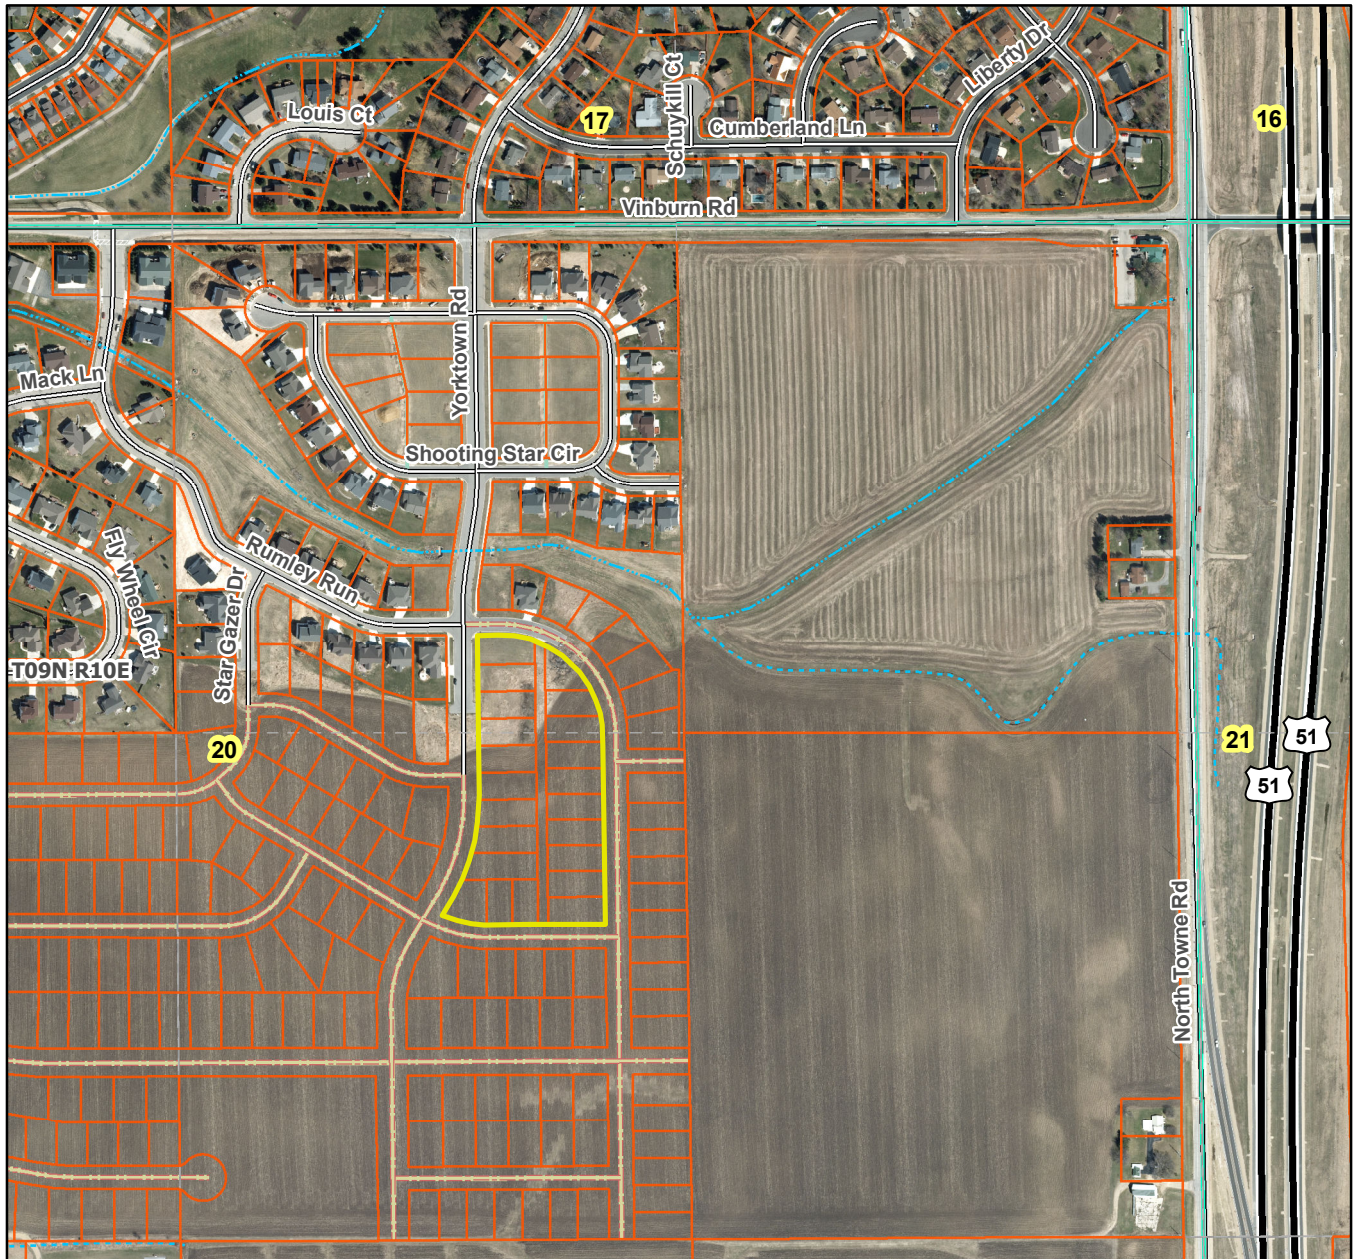

# Iver Munson Replat

## Village of DeForest T09N R10E, Section 20

**Plat consists of 20 lots, 5.5 acres. Replat of lots 67-88, Heritage Gardens at Erickson Farms. (Purpose is to remove the private alley way)**

**Parks – N/A**

**Parkways – N/A**

**Expressways – N/A**

**Major Highways – USH 51 to the east.**

**Airports – Dane County Regional Airport (5 mi)**

**Drainage Channels – Existing drainage channels stay the same as the previous plat.**