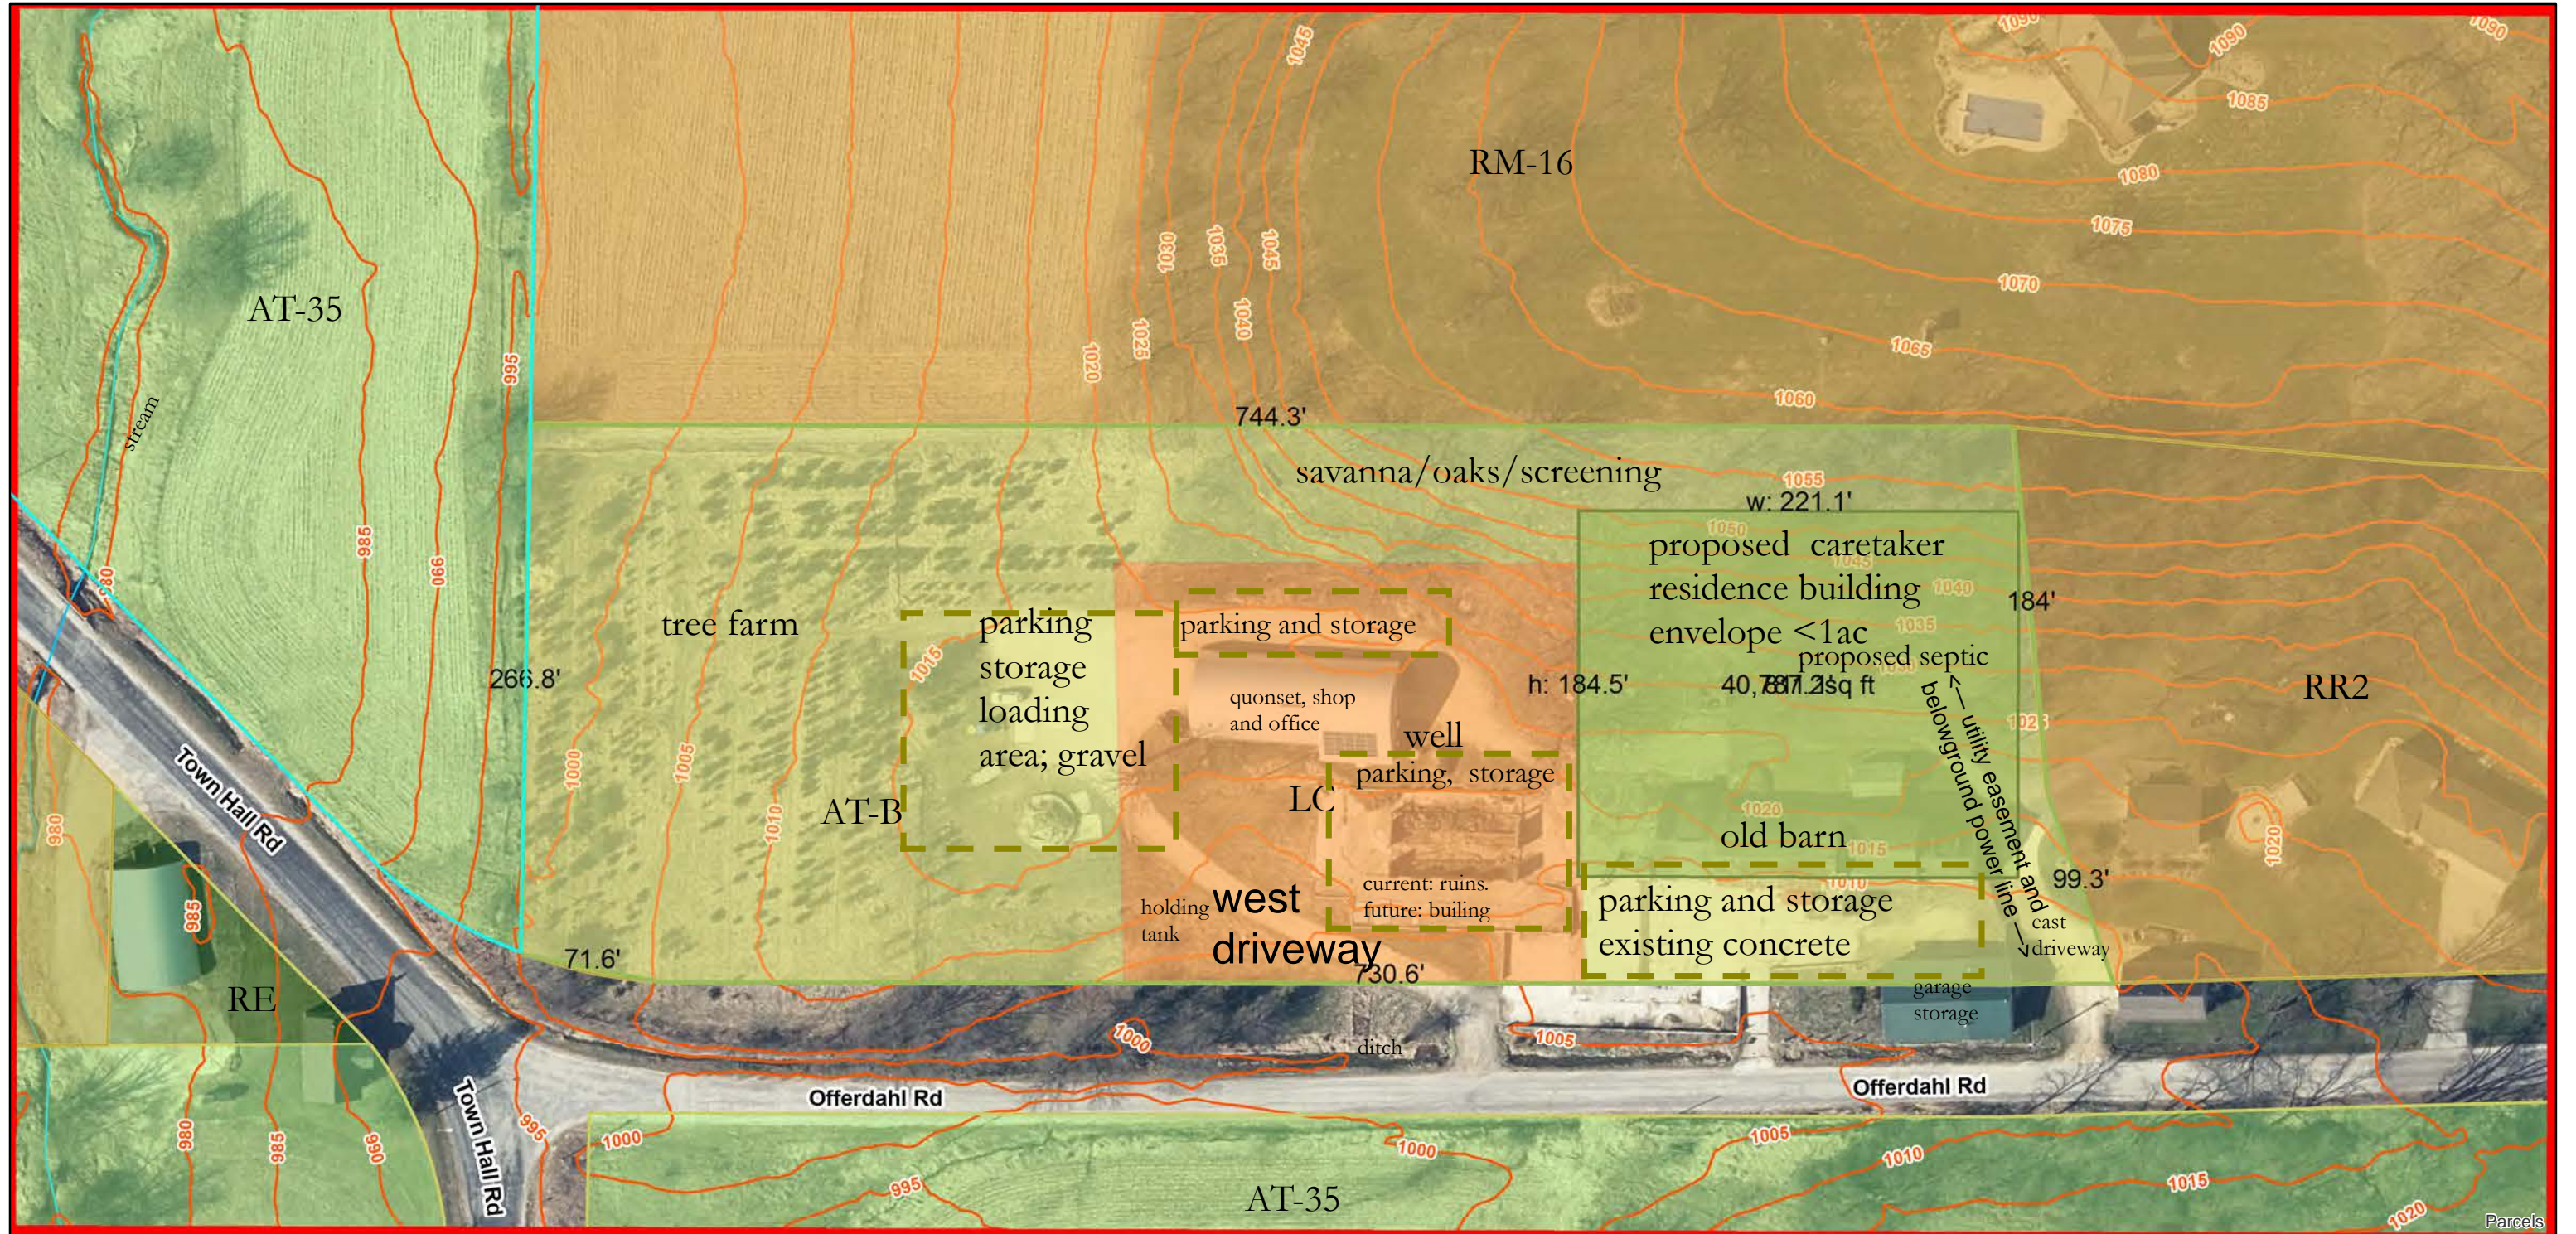

Green Fire Properties CUP/Rezone Map

Created 9/12/22

Updated 1/18/23 to show outdoor storage and general area of utility easement

- Dane County Mask
- Certified Survey Map - CSM
- Parcels
- Road Names
- Index Depression
- outdoor storage zone

5 foot Intervals
 contour 5'