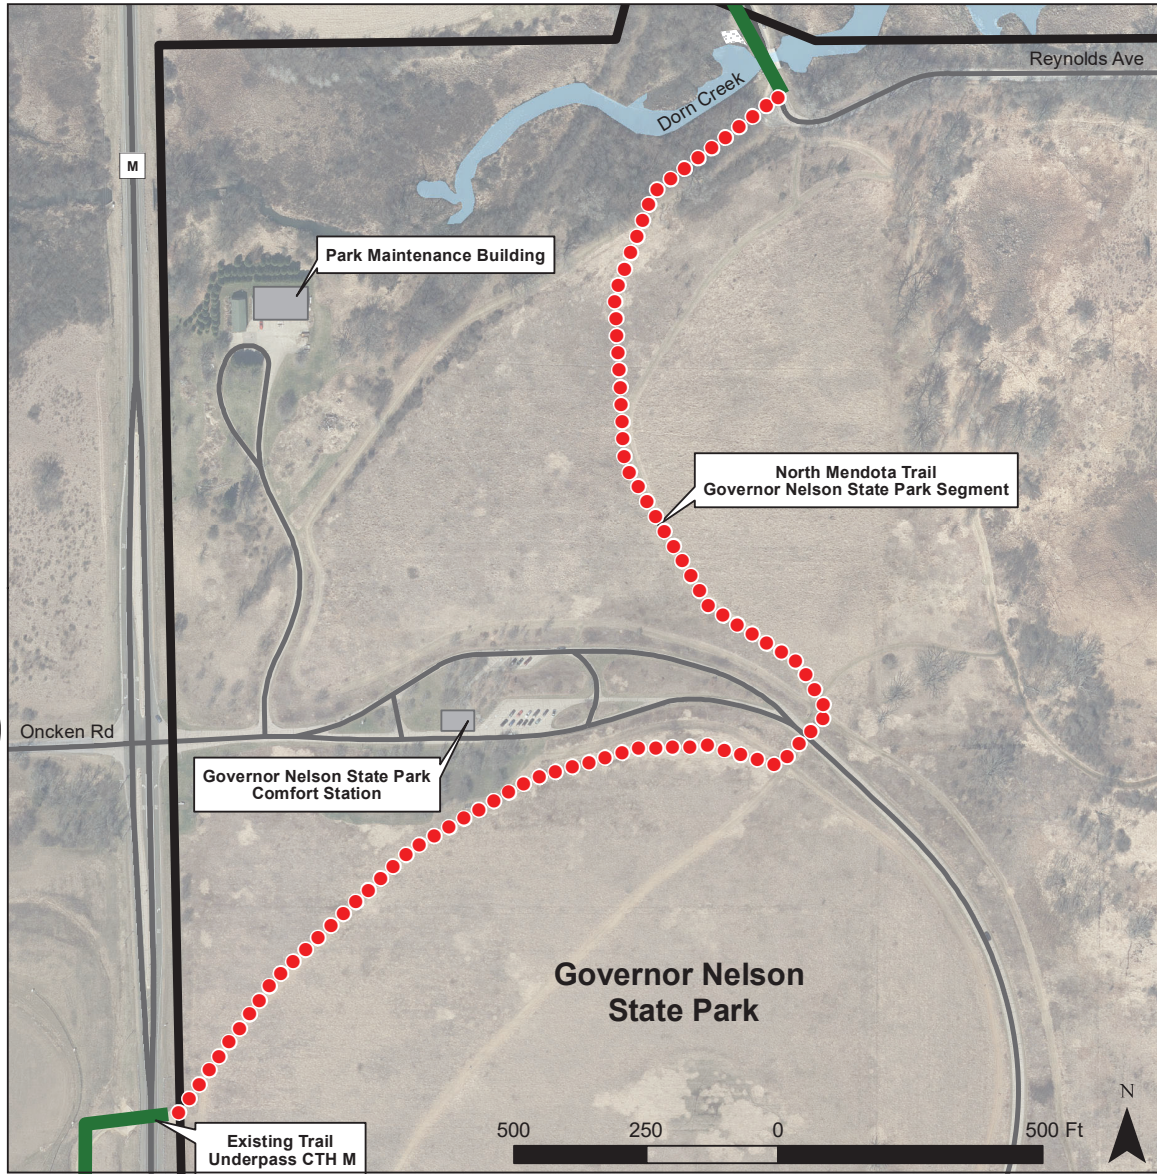

# North Mendota Shared-Use Paved Trail

## North Mendota Trail

- Governor Nelson State Park Segment (North Shore Bay Drive to CTH M underpass)
- Existing Trail Segments
- Future Phase to Mendota Co. Park

For more information visit, <https://www.danecountyparks.com/Trail/North-Mendota-Trail> or contact Alex DeSmidt, Park Facility Planner, Dane County Parks at (608) 445-8665, or [desmidt.alex@countyofdane.com](mailto:desmidt.alex@countyofdane.com).

## North Mendota Trail Location Map

## North Mendota Trail

- Existing Trail Segments
- Governor Nelson State Park Segment (North Shore Bay Drive to CTH M underpass)
- Future Phase to Mendota Co. Park

Project Location Map

Dane County