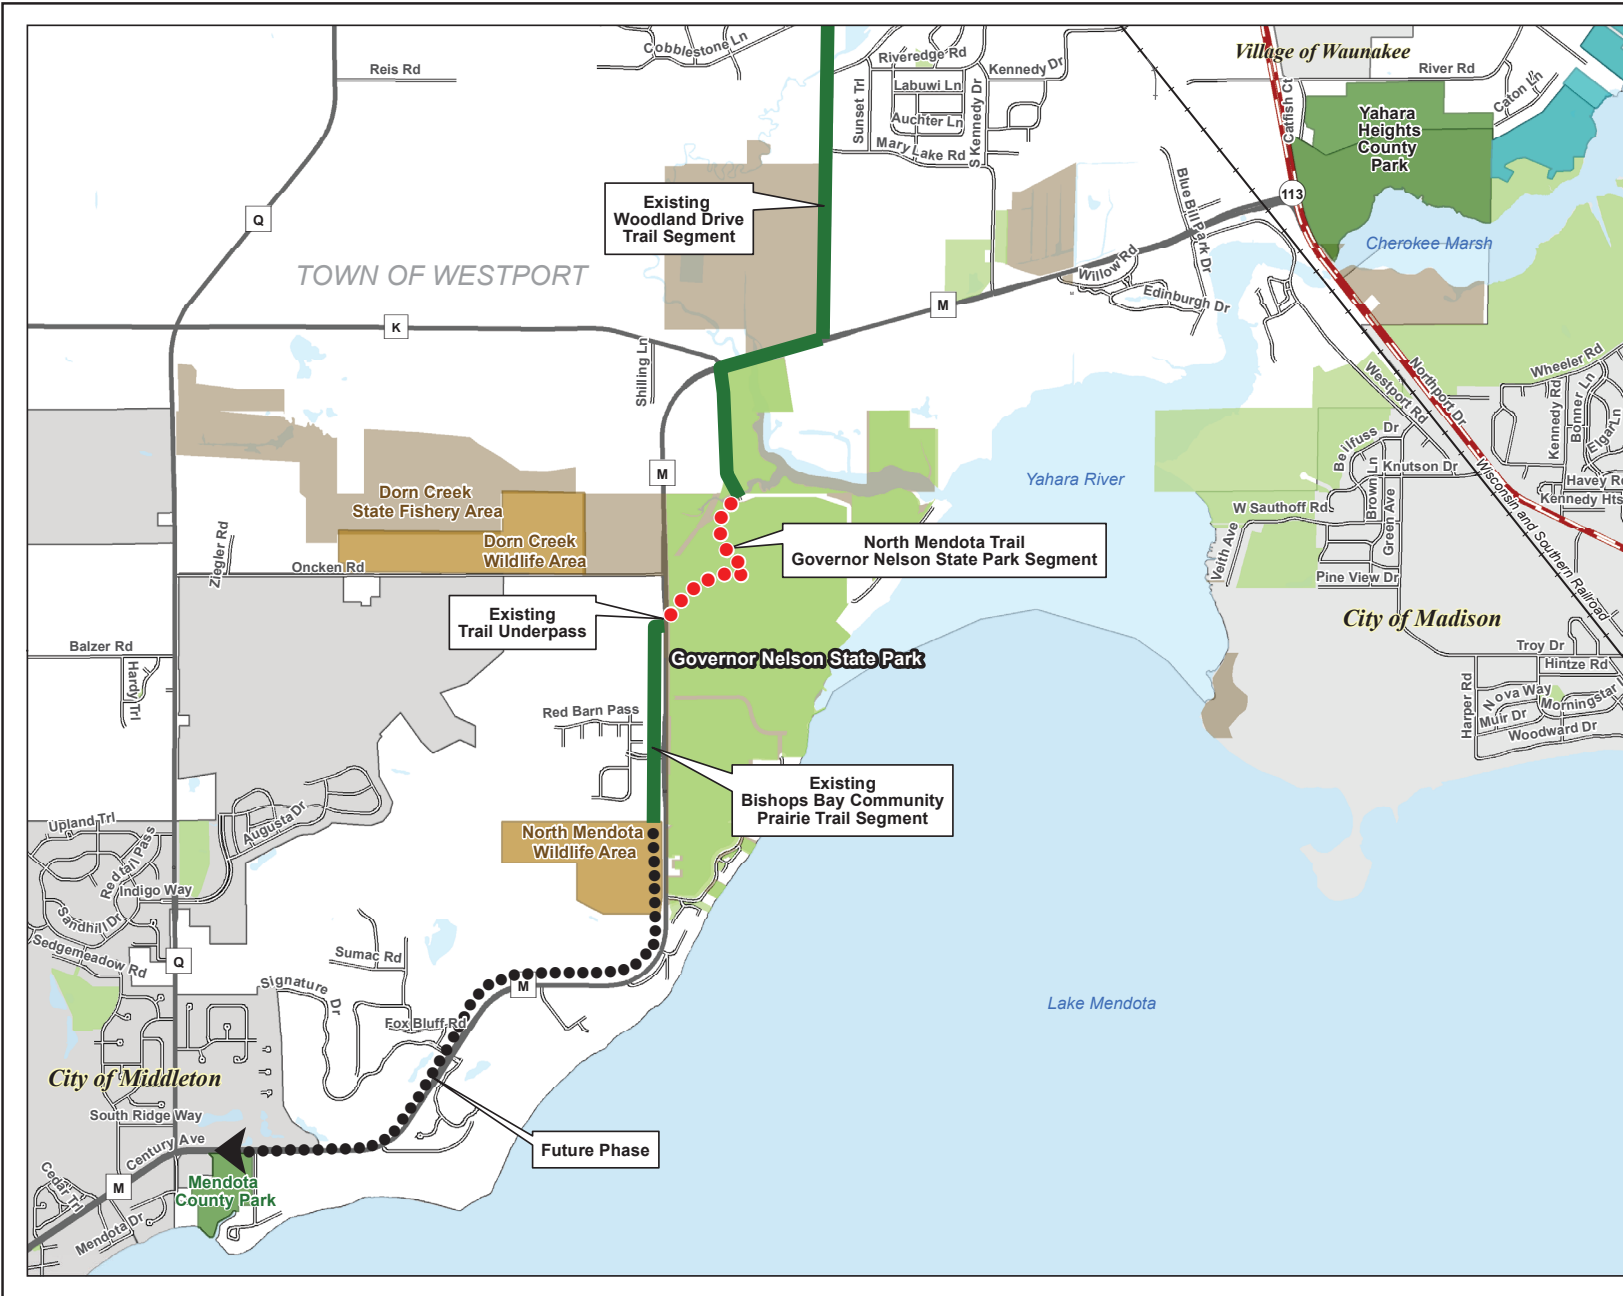

# North Mendota Shared-Use Paved Trail

## North Mendota Trail

- Governor Nelson State Park Segment (North Shore Bay Drive to CTH M underpass)
- Existing Trail Segments
- Future Phase to Mendota Co. Park

For more information visit, <https://www.danecountyparks.com/Trail/North-Mendota-Trail> or contact Alex DeSmidt, Park Facility Planner, Dane County Parks at (608) 445-8665, or [desmidt.alex@countyofdane.com](mailto:desmidt.alex@countyofdane.com).

## North Mendota Trail Location Map

## North Mendota Trail

- Existing Trail Segments
- Governor Nelson State Park Segment (North Shore Bay Drive to CTH M underpass)
- Future Phase to Mendota Co. Park

Project Location Map

Dane County