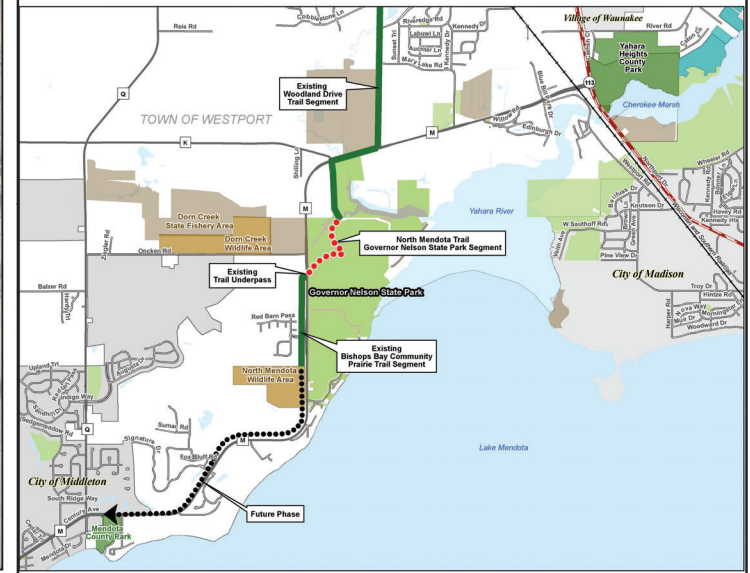

# North Mendota Shared-Use Paved Trail

## North Mendota Trail

- Governor Nelson State Park Segment (North Shore Bay Drive to CTH M underpass)
- Existing Trail Segments
- Future Phase to Mendota Co. Park

For more information visit, <https://www.danecountyparks.com/Trail/North-Mendota-Trail> or contact Alex DeSmidt, Park Facility Planner, Dane County Parks at (608) 445-8665, or [desmidt.alex@countyofdane.com](mailto:desmidt.alex@countyofdane.com).

## North Mendota Trail Location Map

## North Mendota Trail

- Existing Trail Segments
- Governor Nelson State Park Segment (North Shore Bay Drive to CTH M underpass)
- Future Phase to Mendota Co. Park

Project Location Map

Dane County