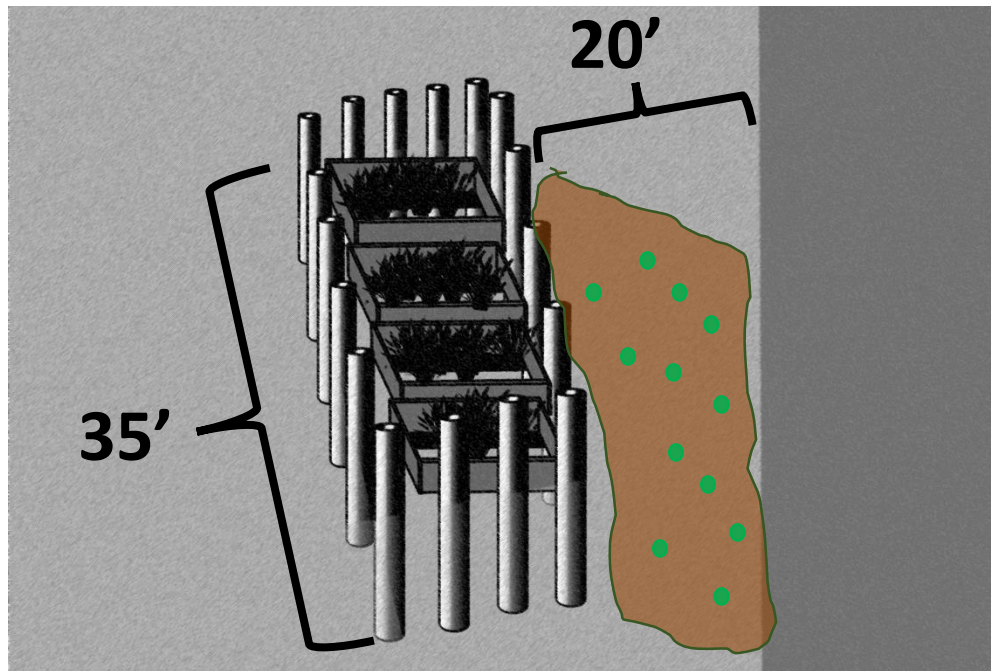

## Functions and Services

- Stabilize shoreline
- Protect surrounding riparian
- Create aquatic habitats
- Trap sediments and P to Improve water quality

# **P** sediments trapped in the Cherokee Marsh

**Total sediment trapping by 20 FBIs ~ 1400 tons**

**Total P trapping by 20 FBIs ~ 3,800 lb**

**Phosphorus value is ~ \$15/lb**