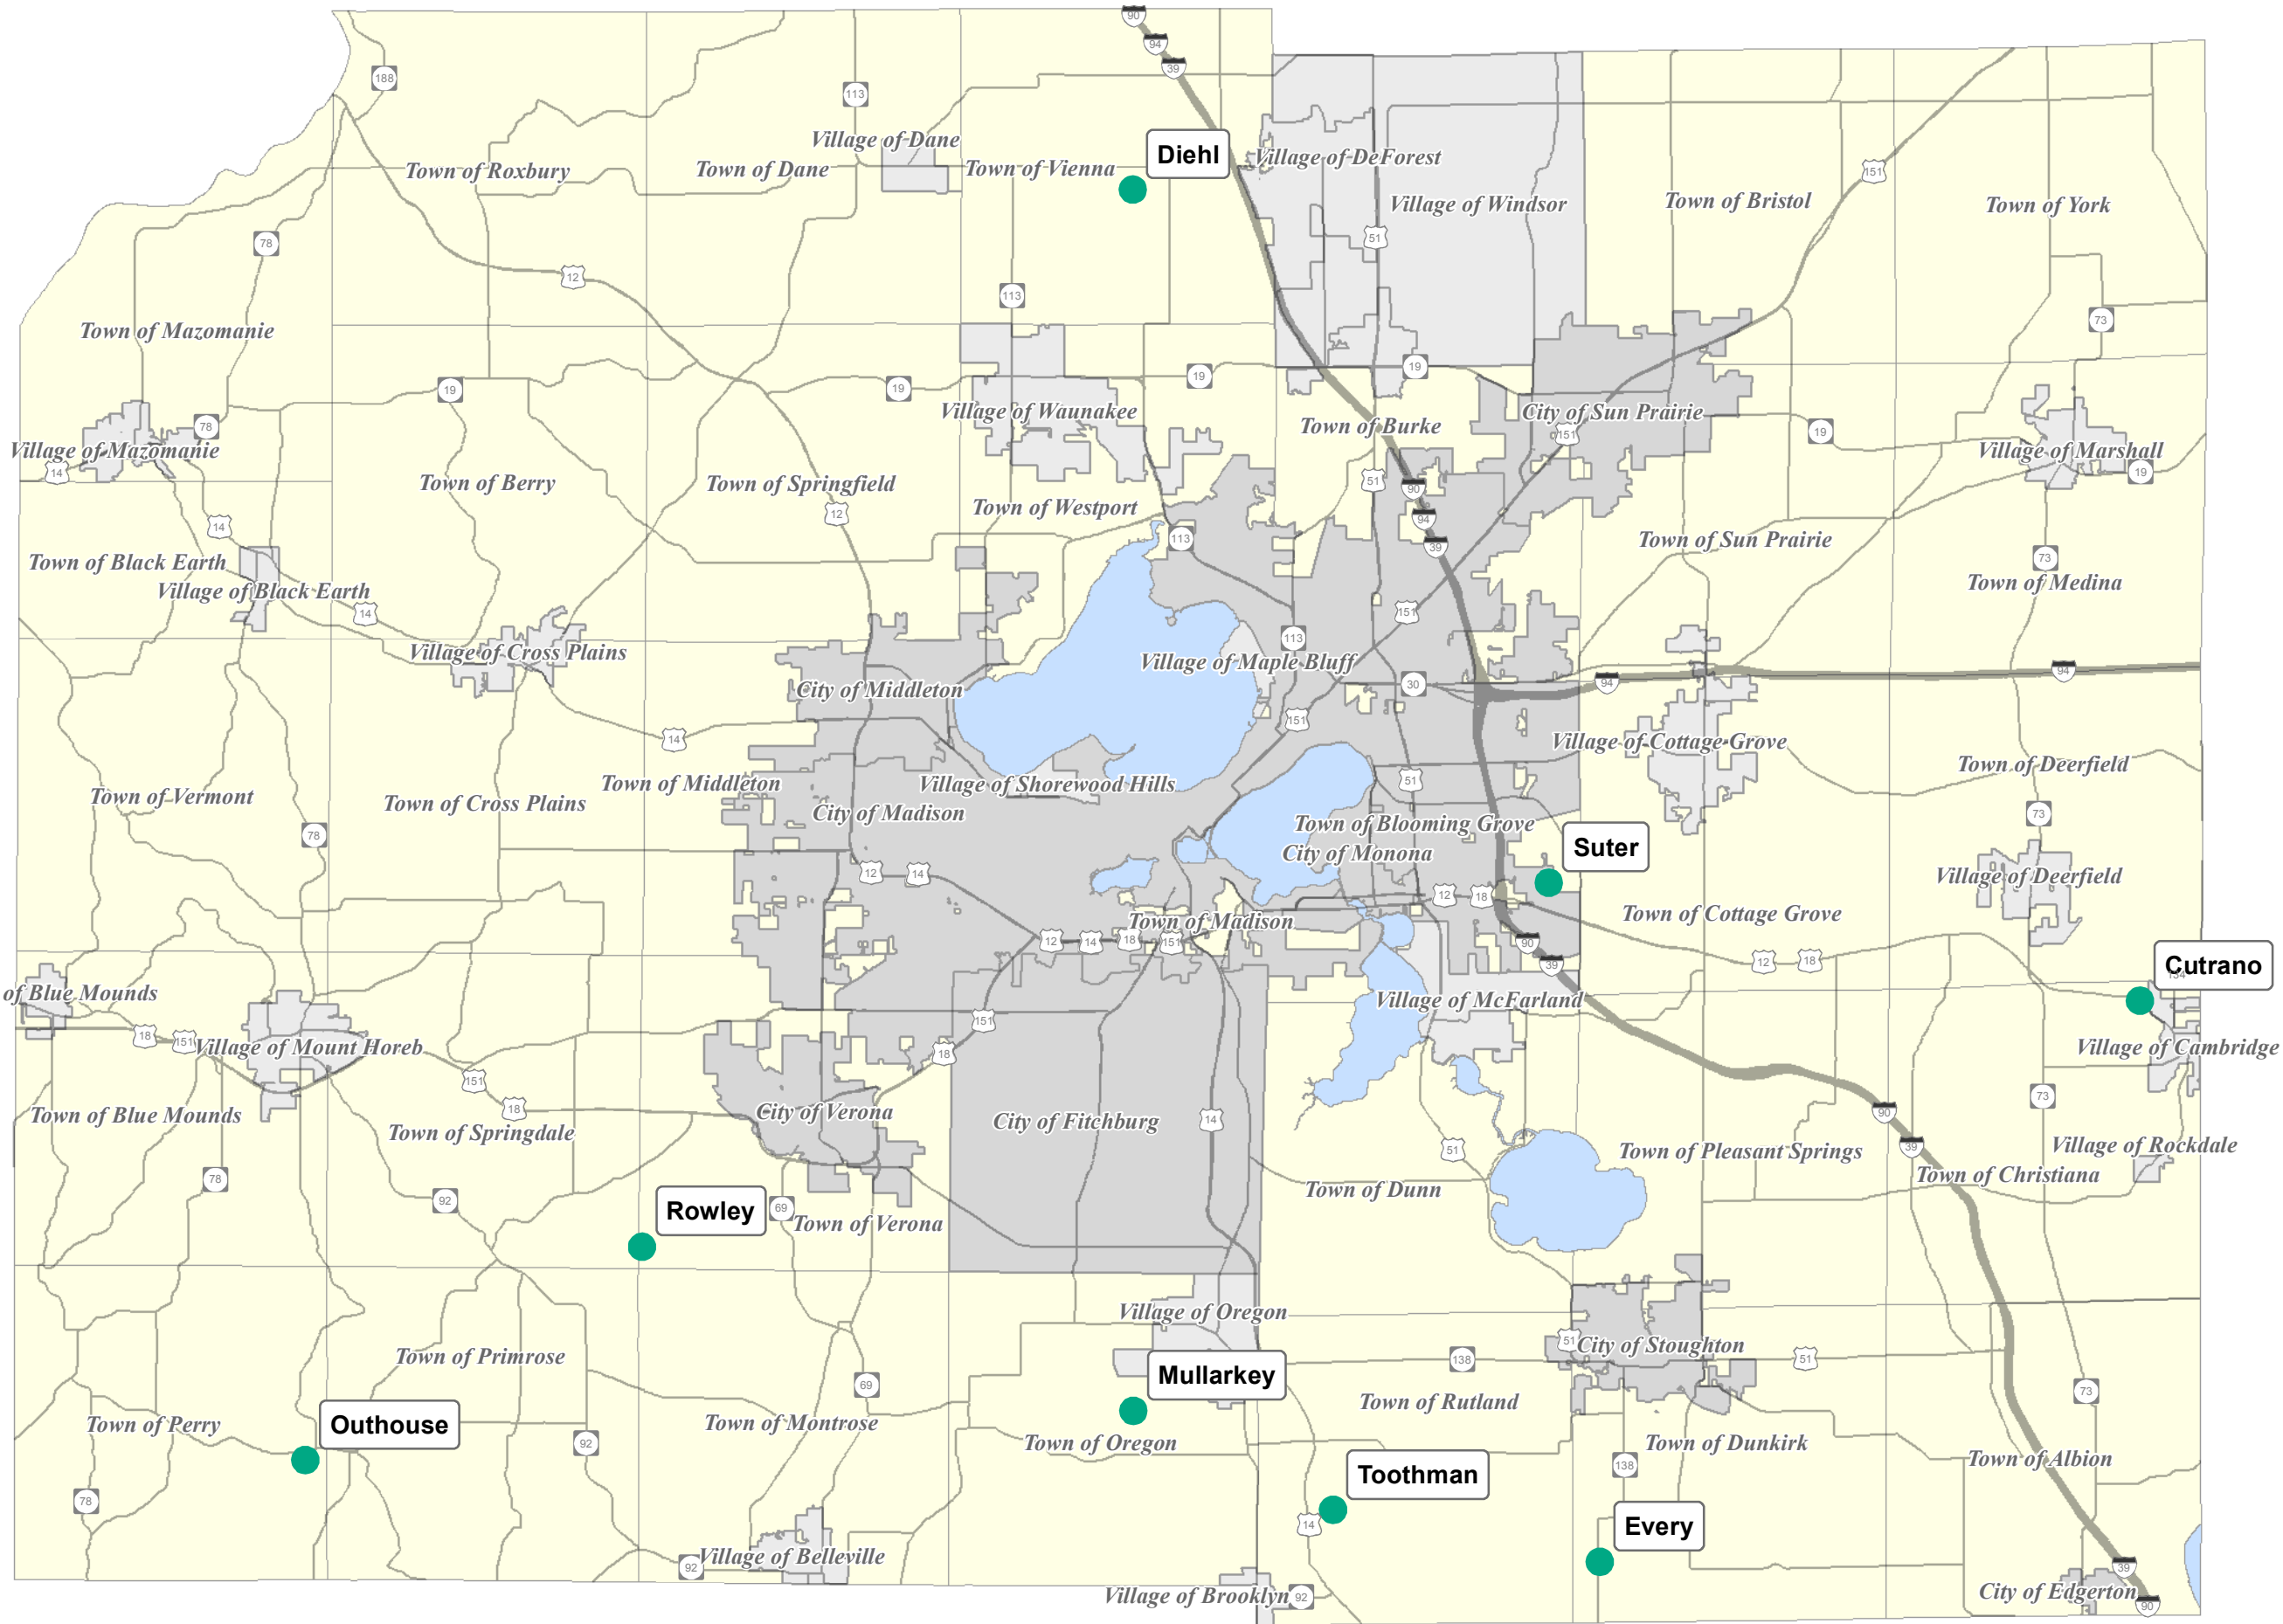

Salvage Yards

- Salvage Yards
- Interstate
- Highway
- City
- Village
- Town
- Major Lake

July 2018
 Map created by Dane County
 Planning and Development