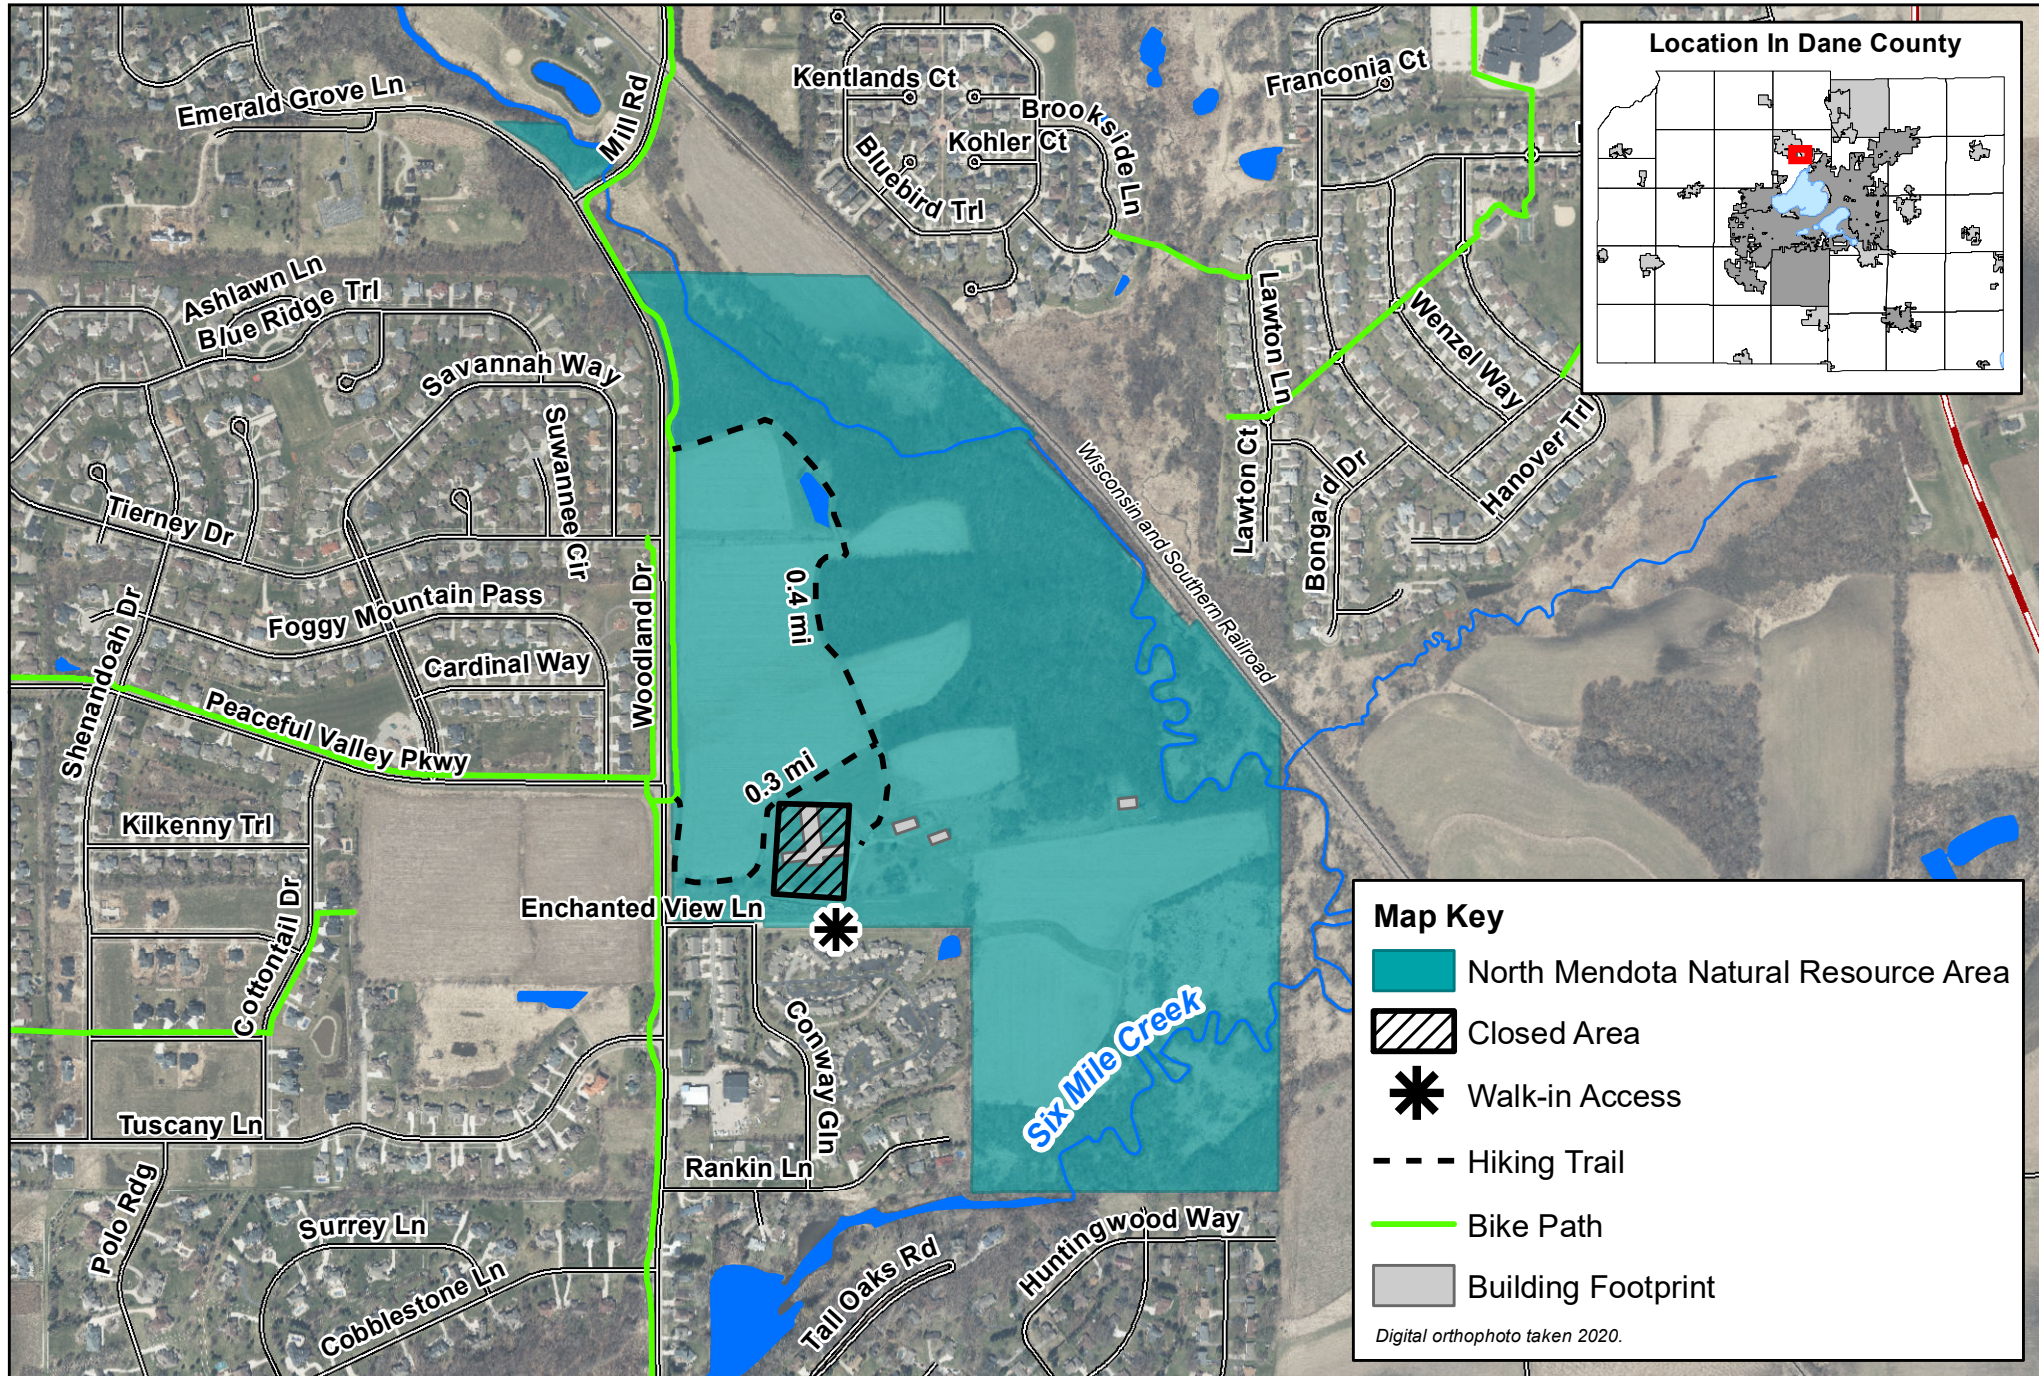

# North Mendota Natural Resource Area - 170 Acres

5656 Enchanted View Ln.  
Waunakee WI 53597

0 500 1,000  
Ft

**Map Key**

- North Mendota Natural Resource Area
- Closed Area
- Walk-in Access
- Hiking Trail
- Bike Path
- Building Footprint

*Digital orthophoto taken 2020.*