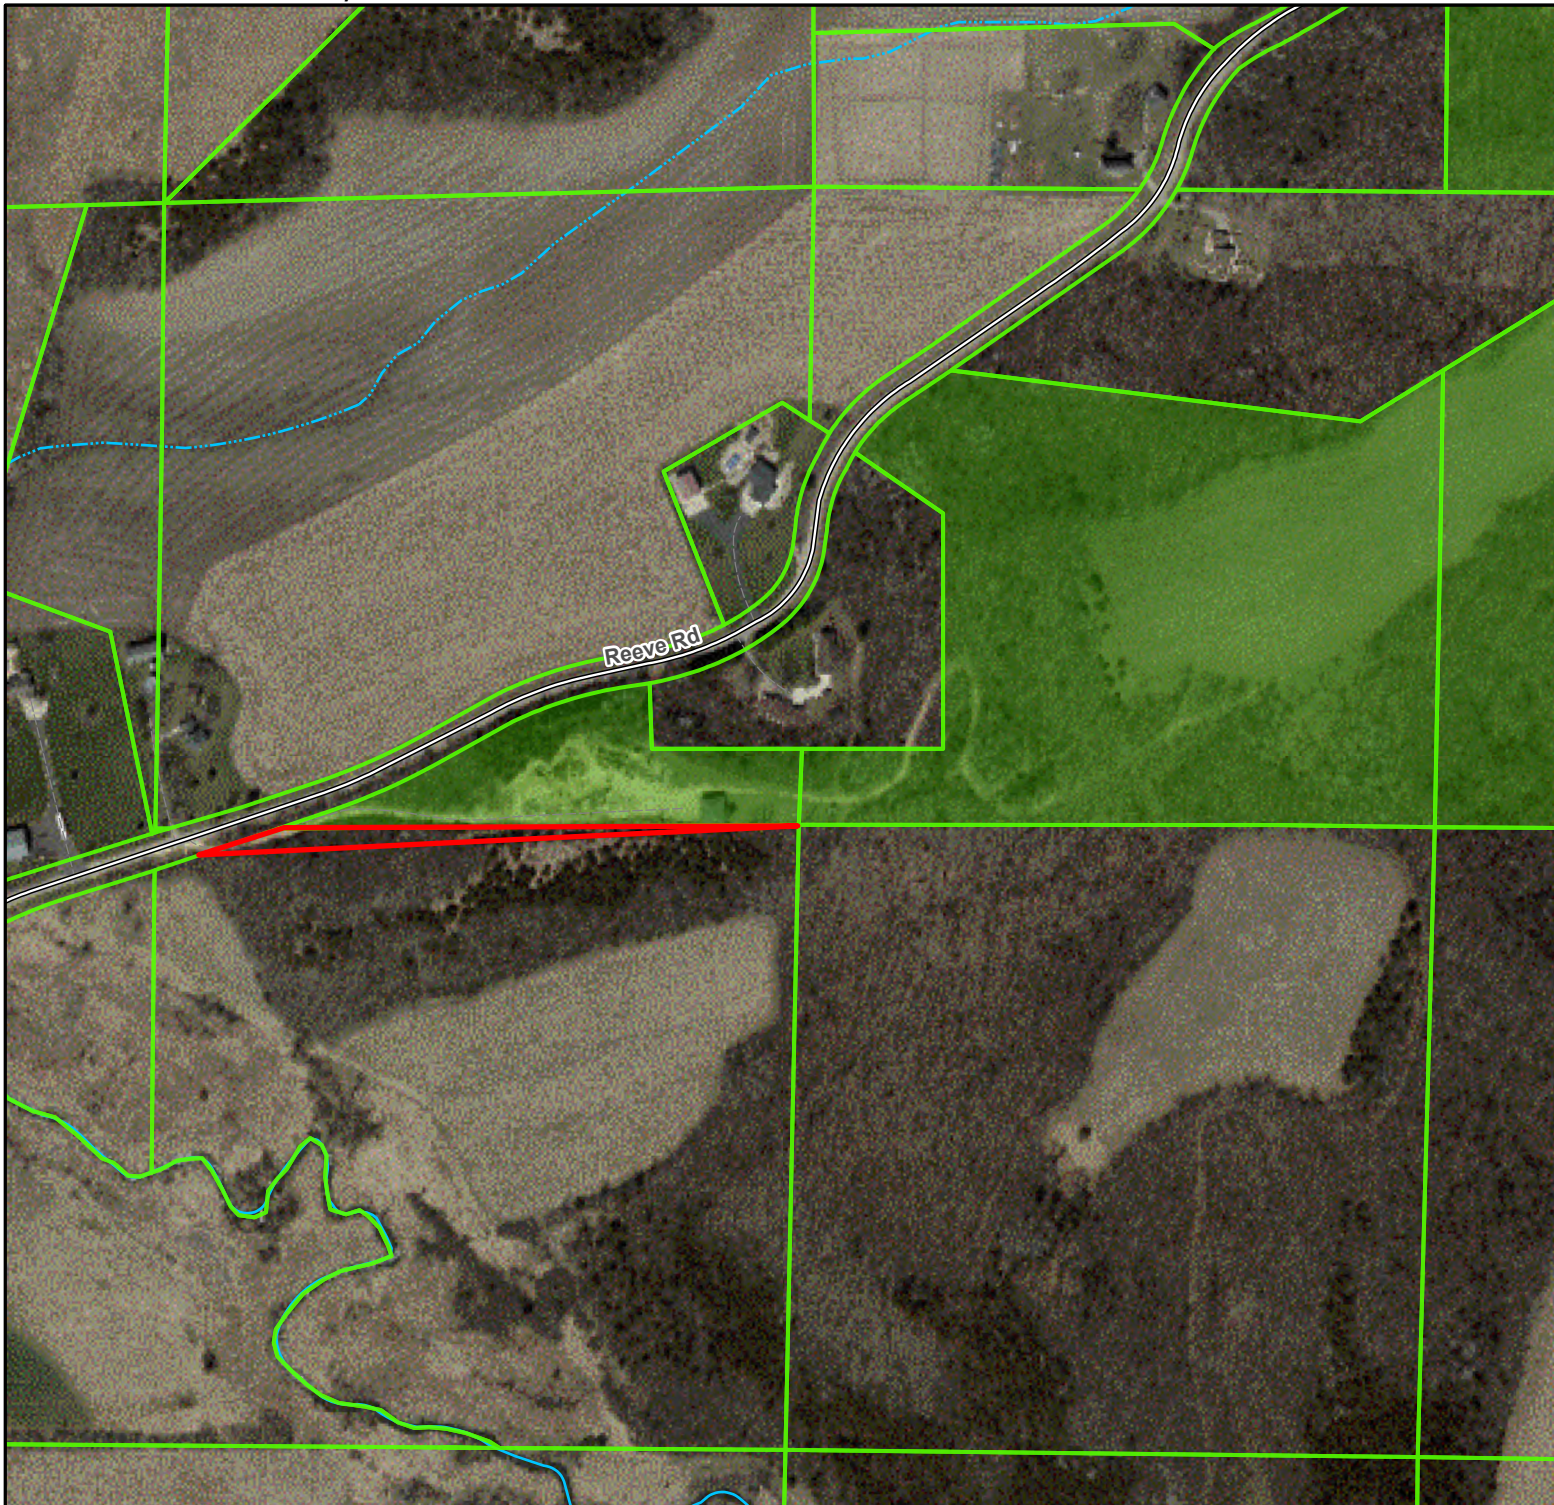

Ehling Family Trust, Boundary resolution, purchase of 1.19 acres Town of Black Earth, Morton Forest

-  Subject property for purchase
-  Morton Forest

Location in Dane County