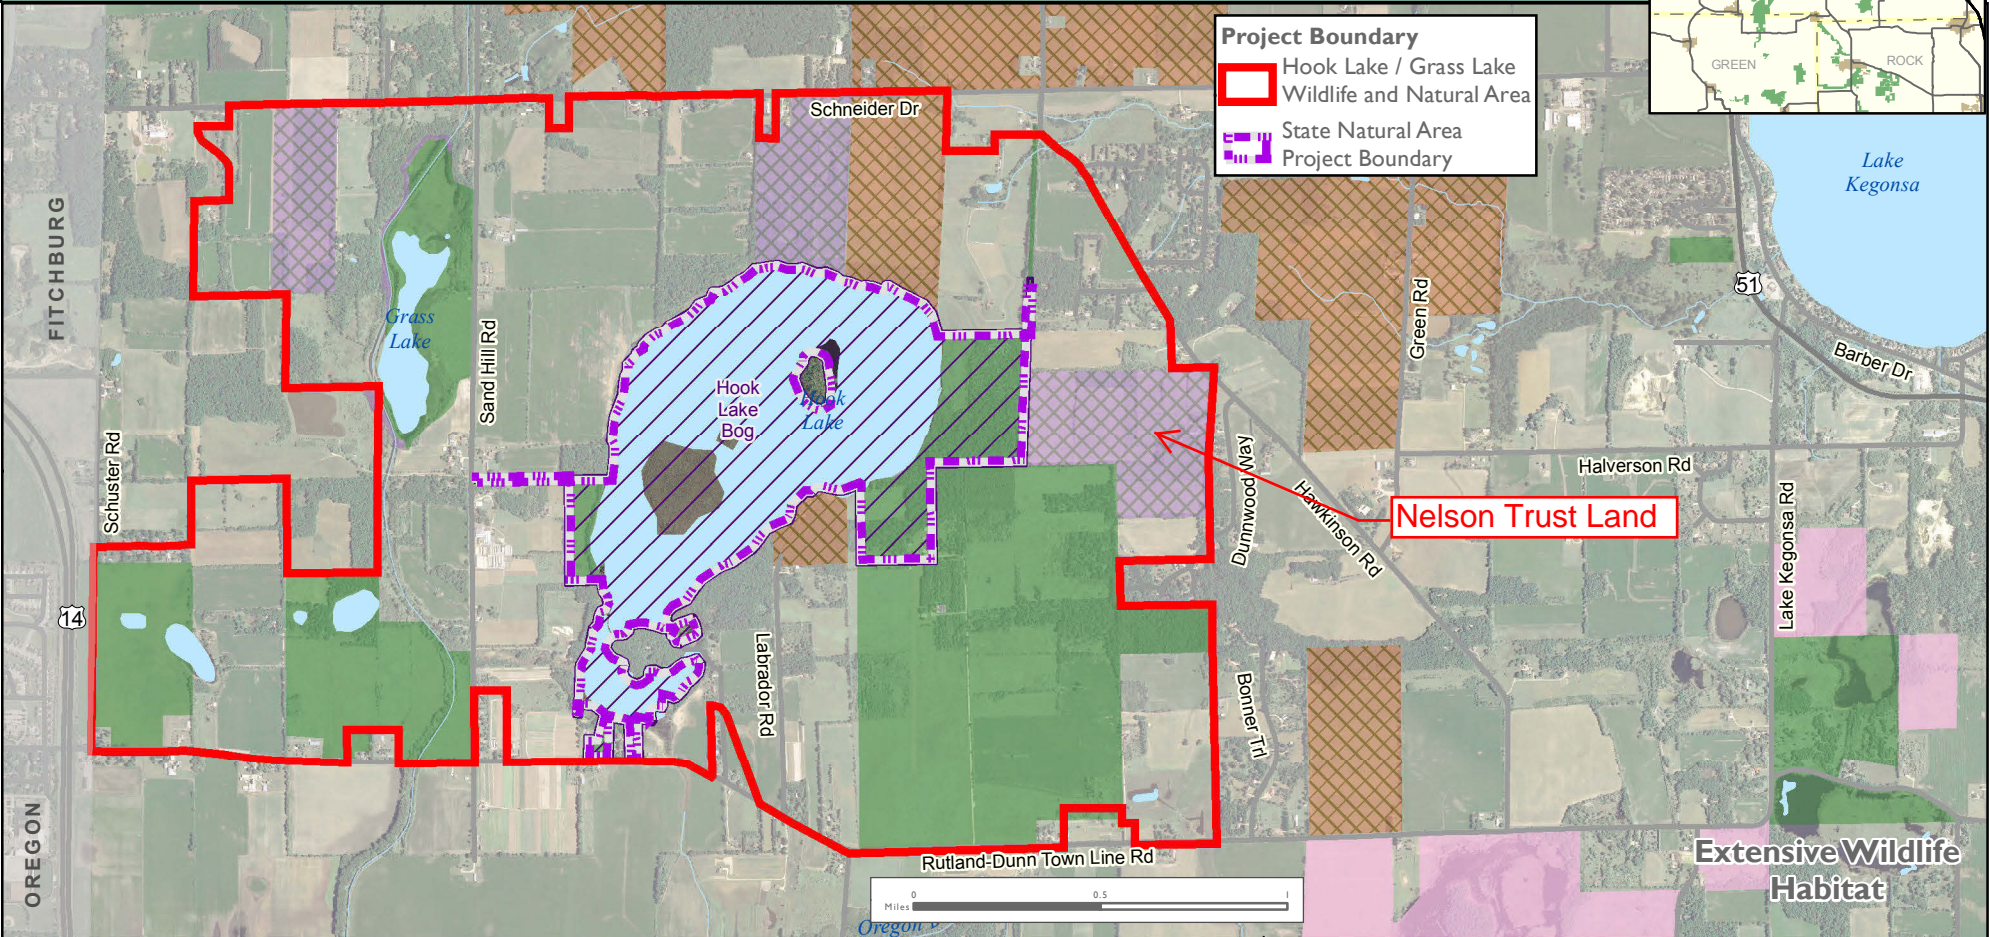

Hook Lake/Grass Lake Wildlife and Natural Area & Extensive Wildlife Habitat

DNR & OTHER LANDS

Sugar River Planning Group

DRAFT

Project Boundary

- Hook Lake / Grass Lake Wildlife and Natural Area
- State Natural Area Project Boundary

MAP G-1

DNR Managed Land	State Natural Area
Fee Title	Conservation Easement (Closed to public access)
Easement	U.S. Fish and Wildlife Service Land
Easement (Closed to Public Access)	

WISCONSIN DEPARTMENT OF NATURAL RESOURCES

Bureau of Facilities and Lands

May 10, 2016

WM-SRPG-MP-7090-G-1 mb

MAP G-1

The data shown on this map have been obtained from various sources, and are of varying age, reliability and resolution. This map is not intended to be used for navigation, nor is this map an authoritative source of information about legal land ownership or public access. Users of this map should confirm the ownership of land through other means in order to avoid trespassing. No warranty, expressed or implied, is made regarding accuracy, applicability for a particular use, completeness, or legality of the information depicted on this map.